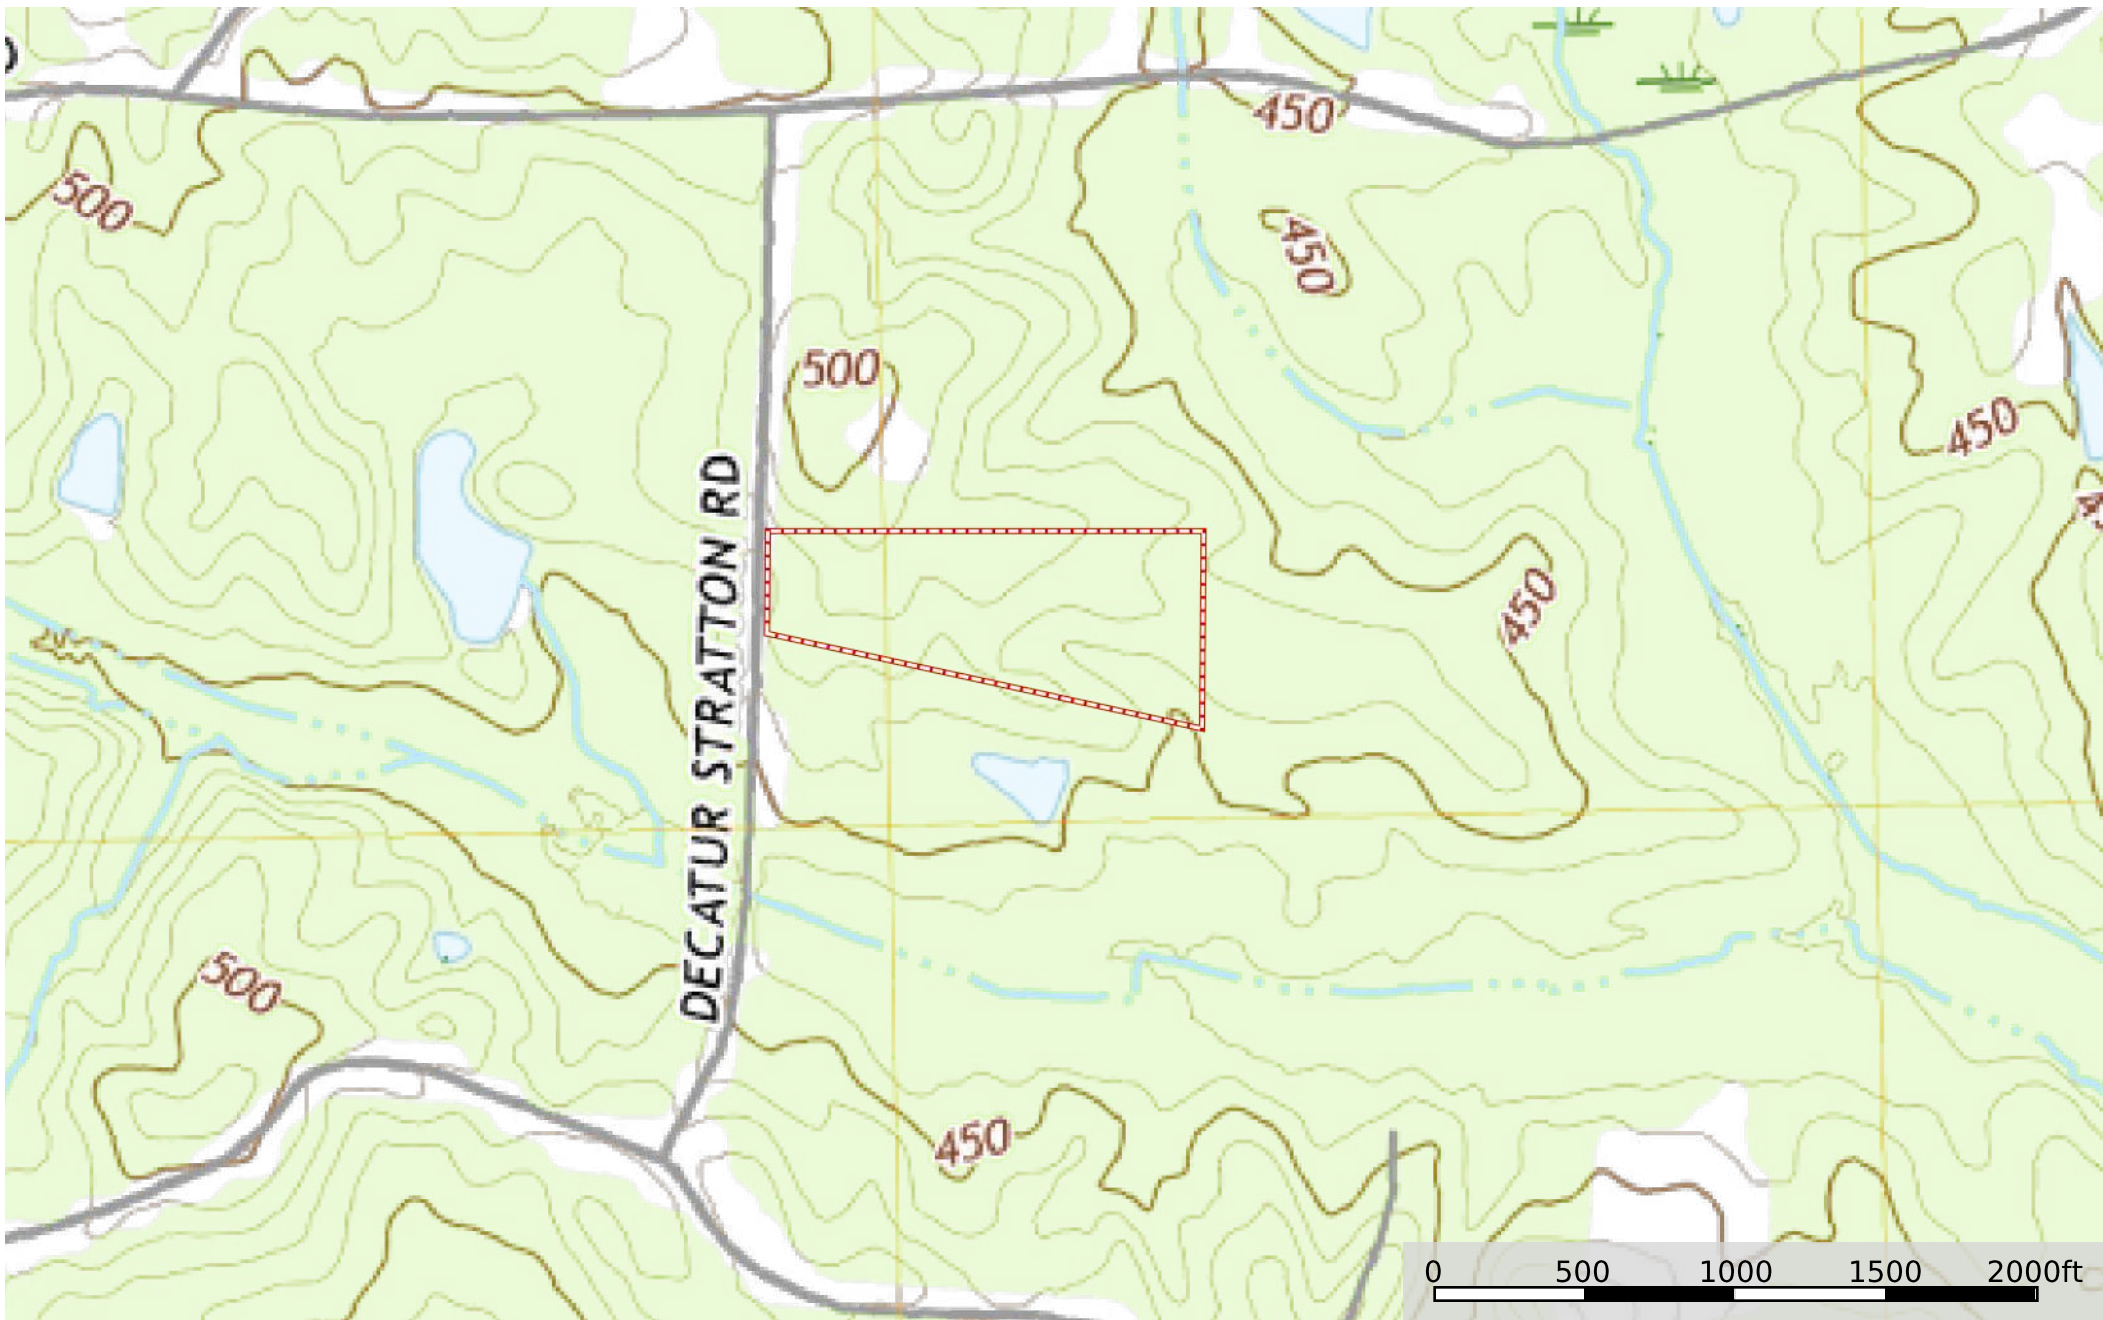

Newton 16 Decatur Stratton Rd

Newton County, Mississippi, 16 AC +/-

 Boundary

Newton 16 Decatur Stratton Rd
Newton County, Mississippi, 16 AC +/-

 Boundary

Newton 16 Decatur Stratton Rd

Newton County, Mississippi, 16 AC +/-

 Boundary