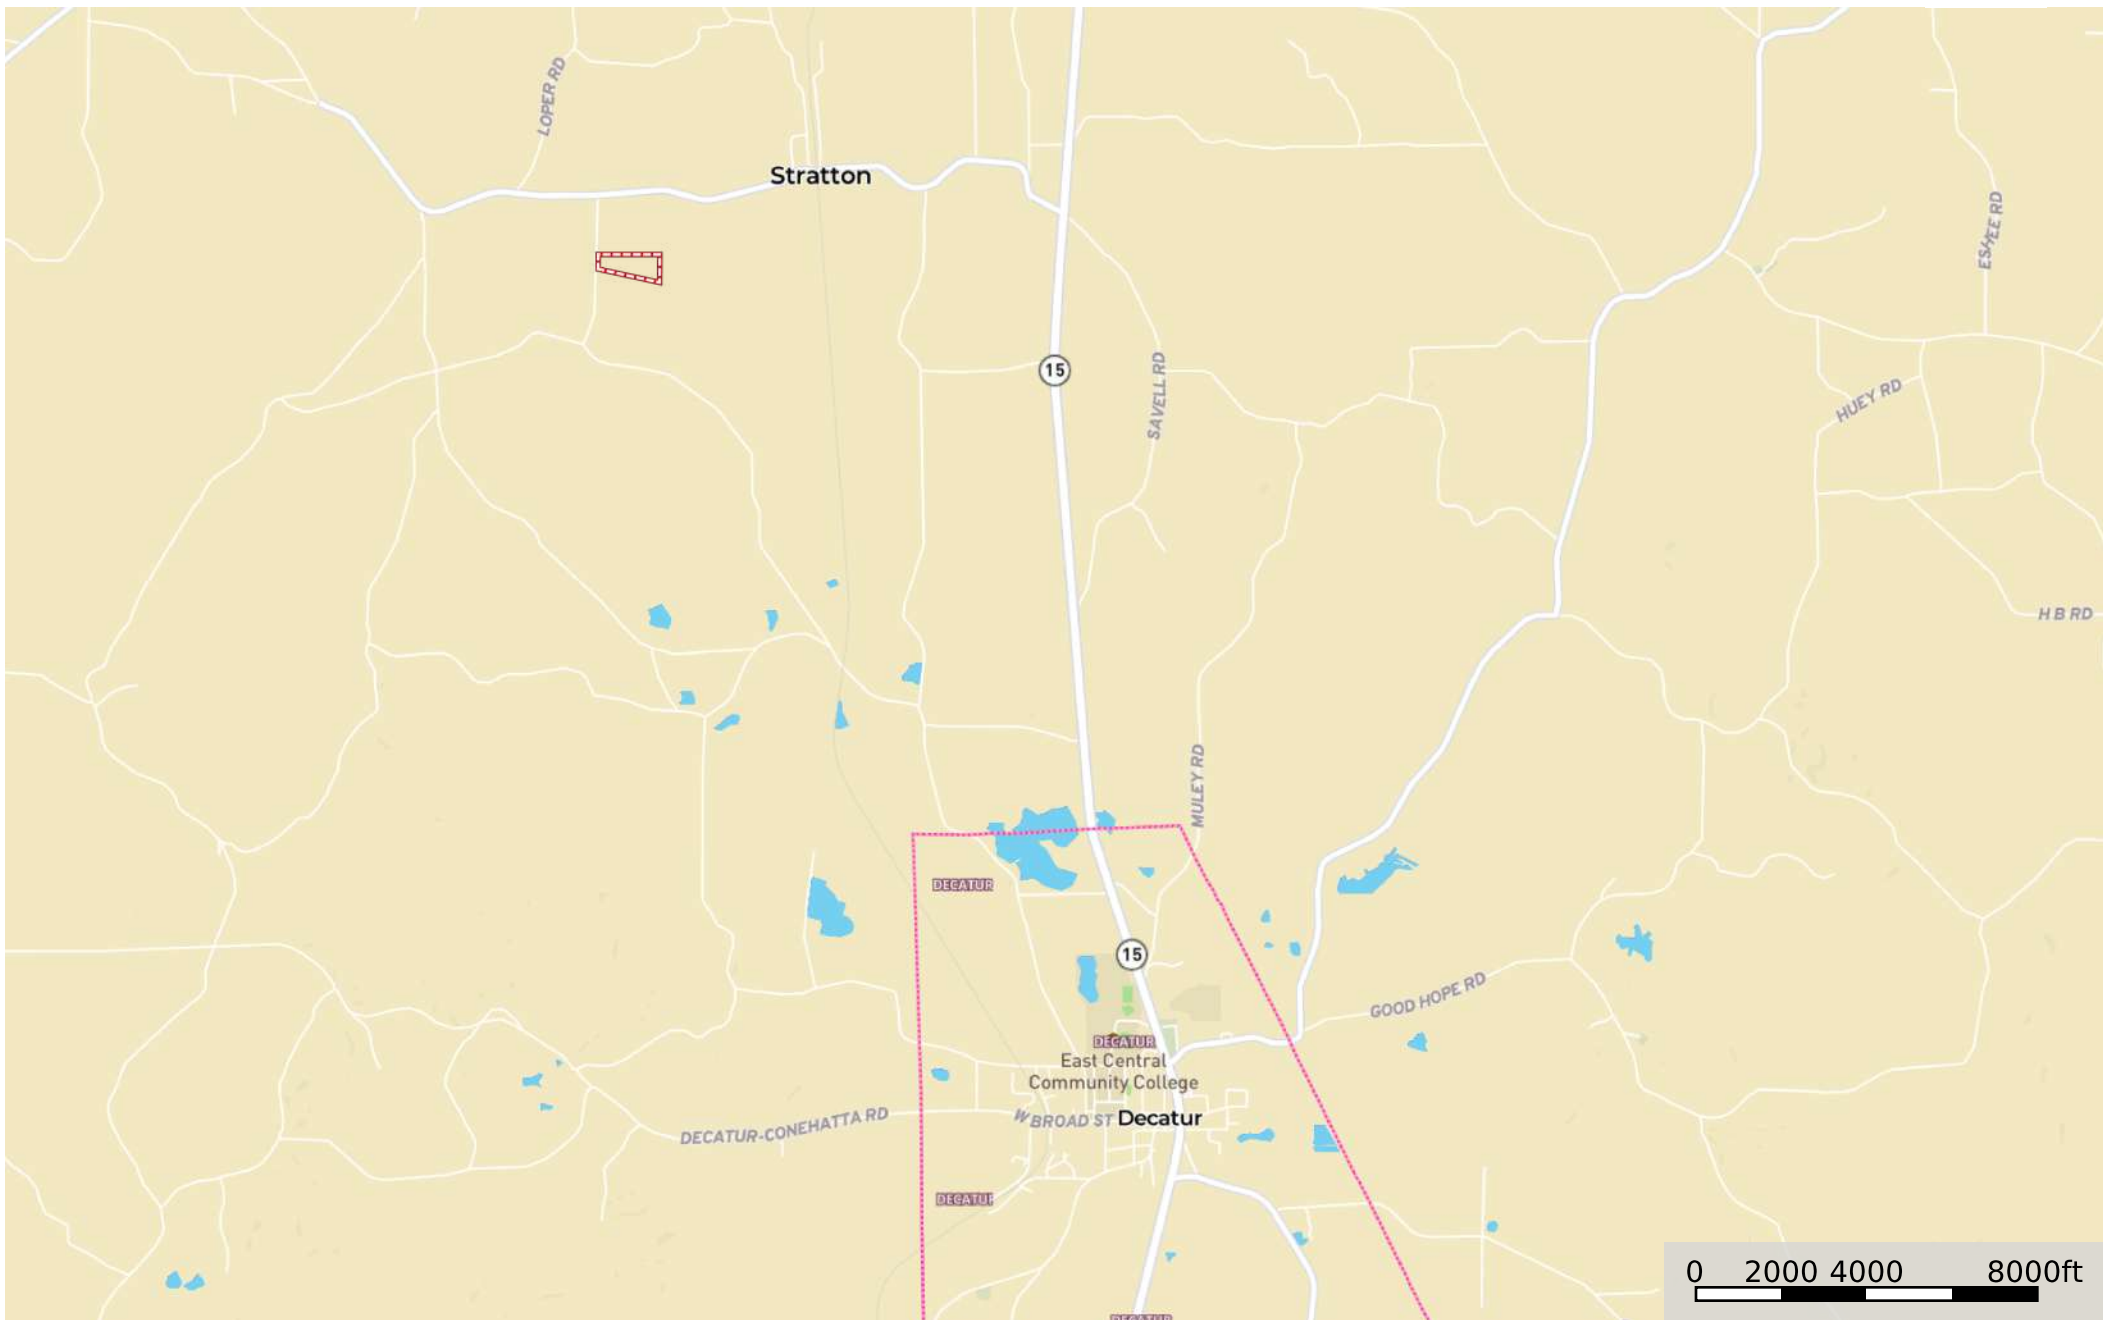

Newton 16 Decatur Stratton Rd

Newton County, Mississippi, 16 AC +/-

 Boundary

Newton 16 Decatur Stratton Rd
Newton County, Mississippi, 16 AC +/-

 Boundary

Newton 16 Decatur Stratton Rd

Newton County, Mississippi, 16 AC +/-

 Boundary