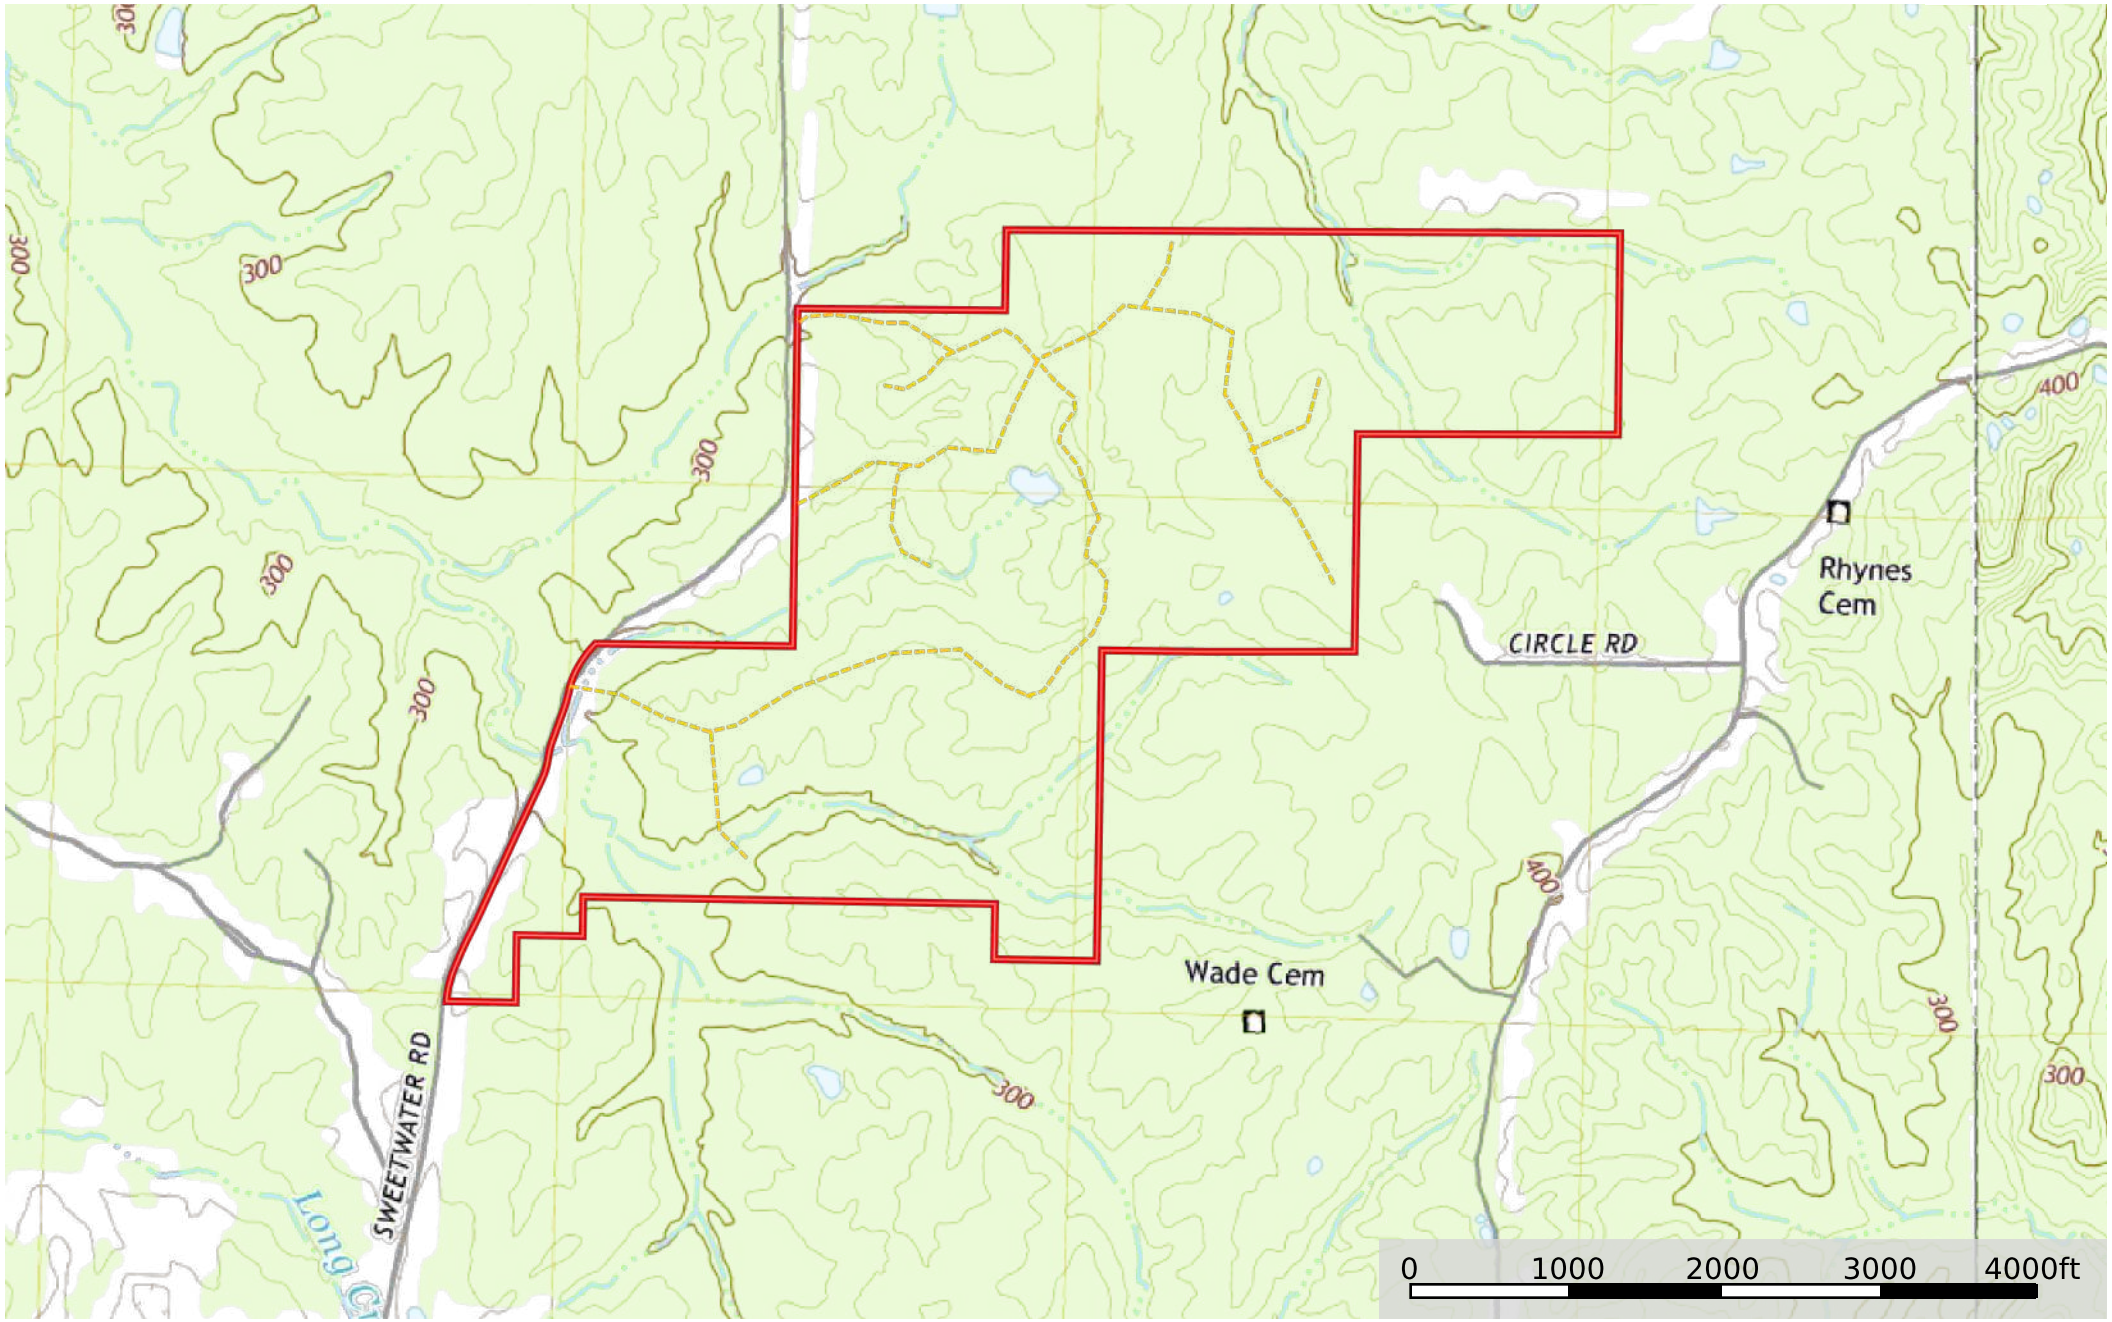

Holmes 402 Sweetwater Rd

Holmes County, Mississippi, 402 AC +/-

--- Road / Trail □ Boundary

Holmes 402 Sweetwater Rd

Holmes County, Mississippi, 402 AC +/-

--- Road / Trail □ Boundary

Holmes 402 Sweetwater Rd

Holmes County, Mississippi, 402 AC +/-

--- Road / Trail □ Boundary