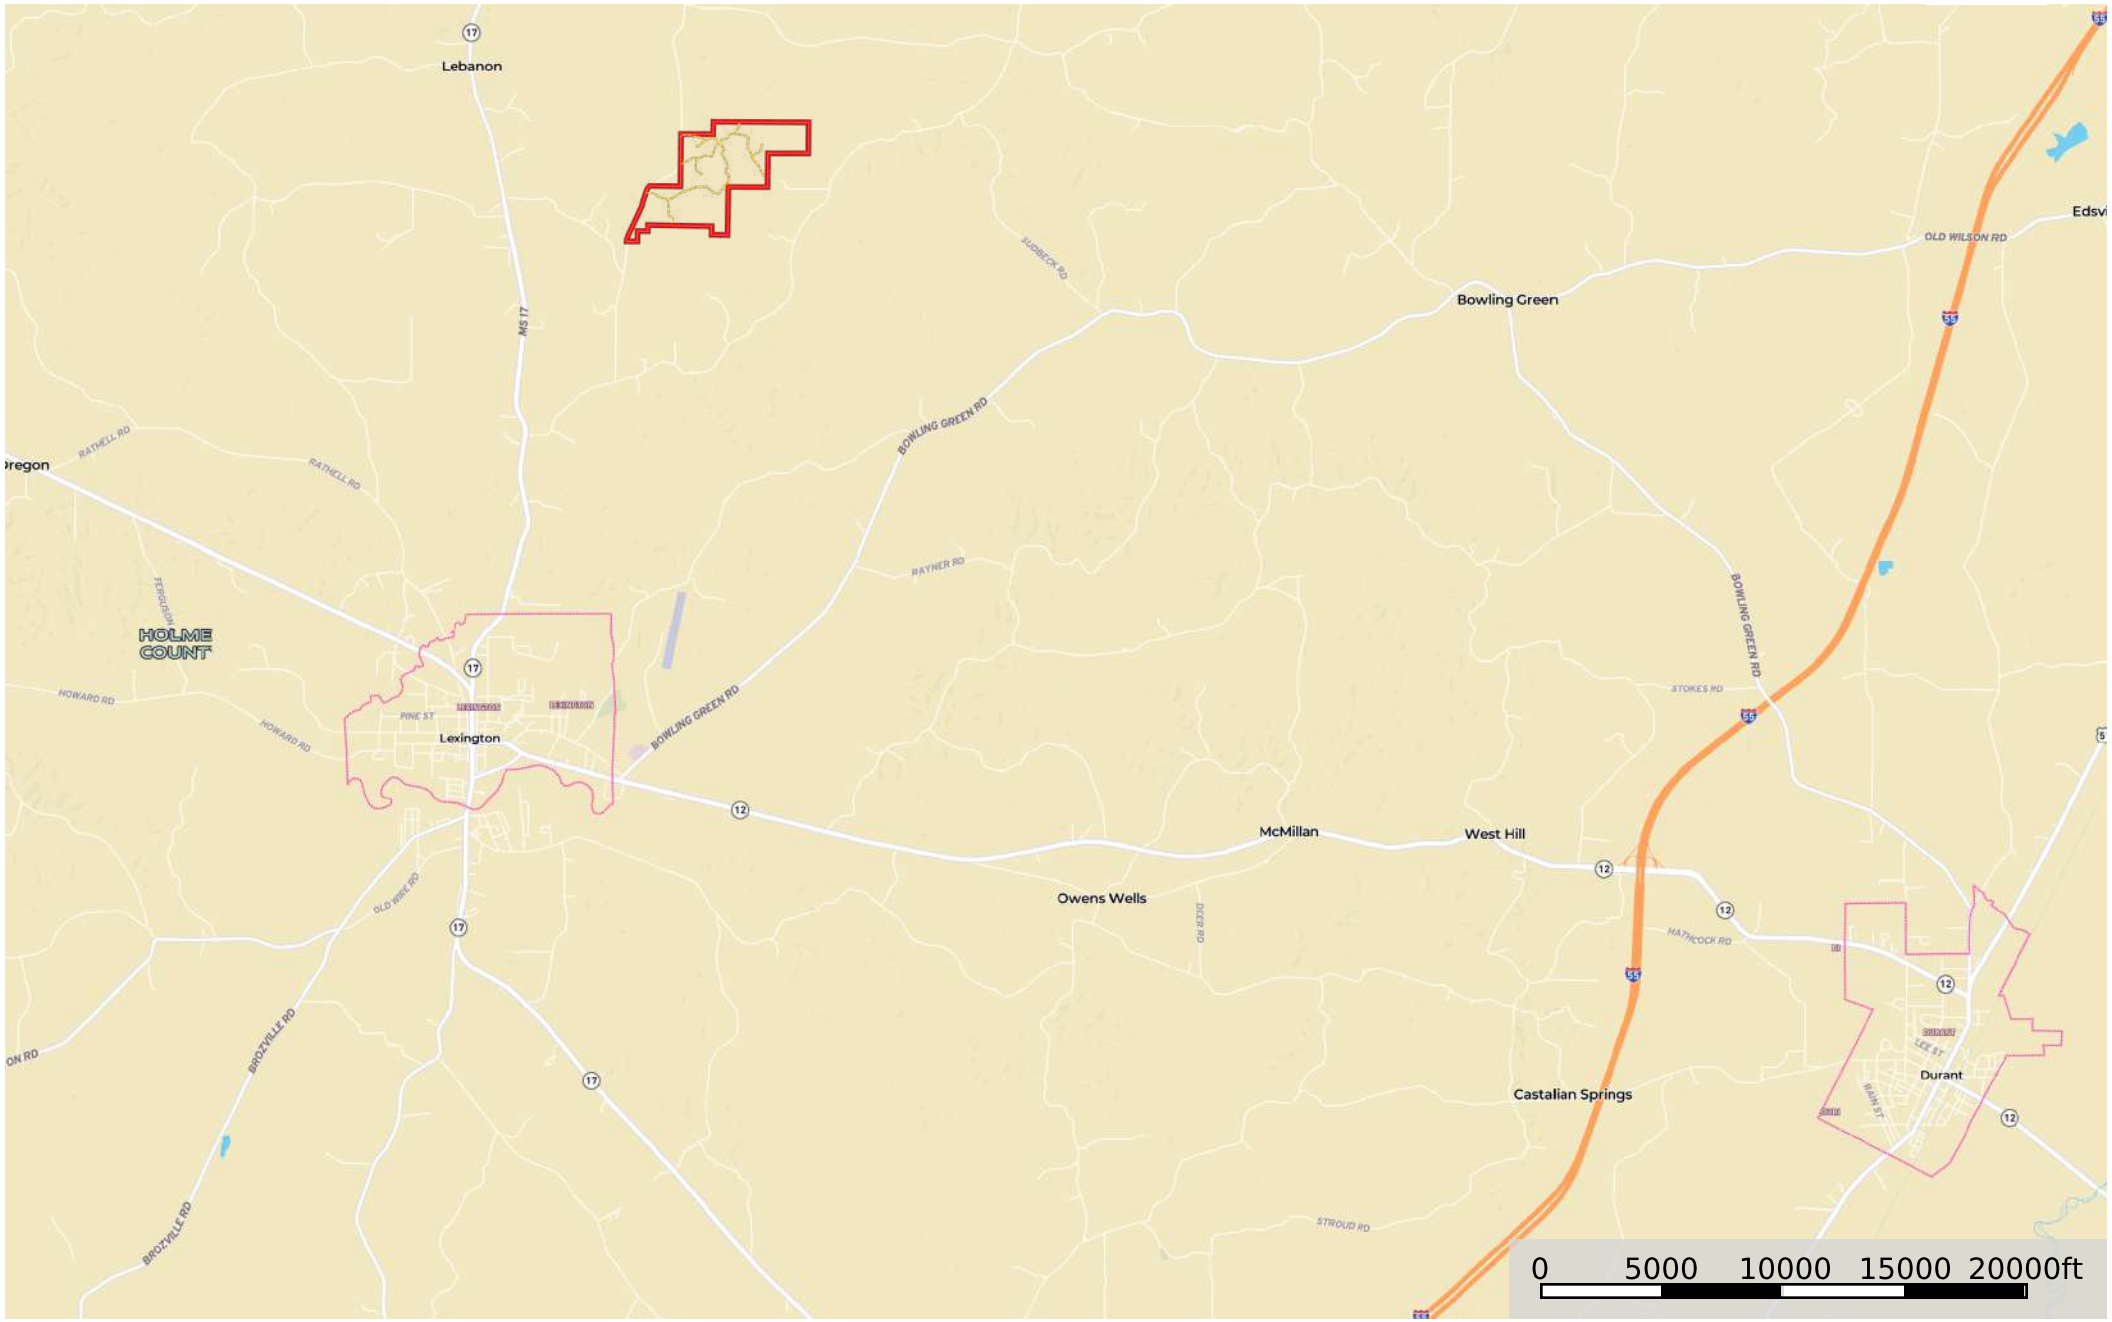

Holmes 402 Sweetwater Rd

Holmes County, Mississippi, 402 AC +/-

--- Road / Trail □ Boundary

Holmes 402 Sweetwater Rd

Holmes County, Mississippi, 402 AC +/-

--- Road / Trail □ Boundary

Holmes 402 Sweetwater Rd

Holmes County, Mississippi, 402 AC +/-

--- Road / Trail □ Boundary