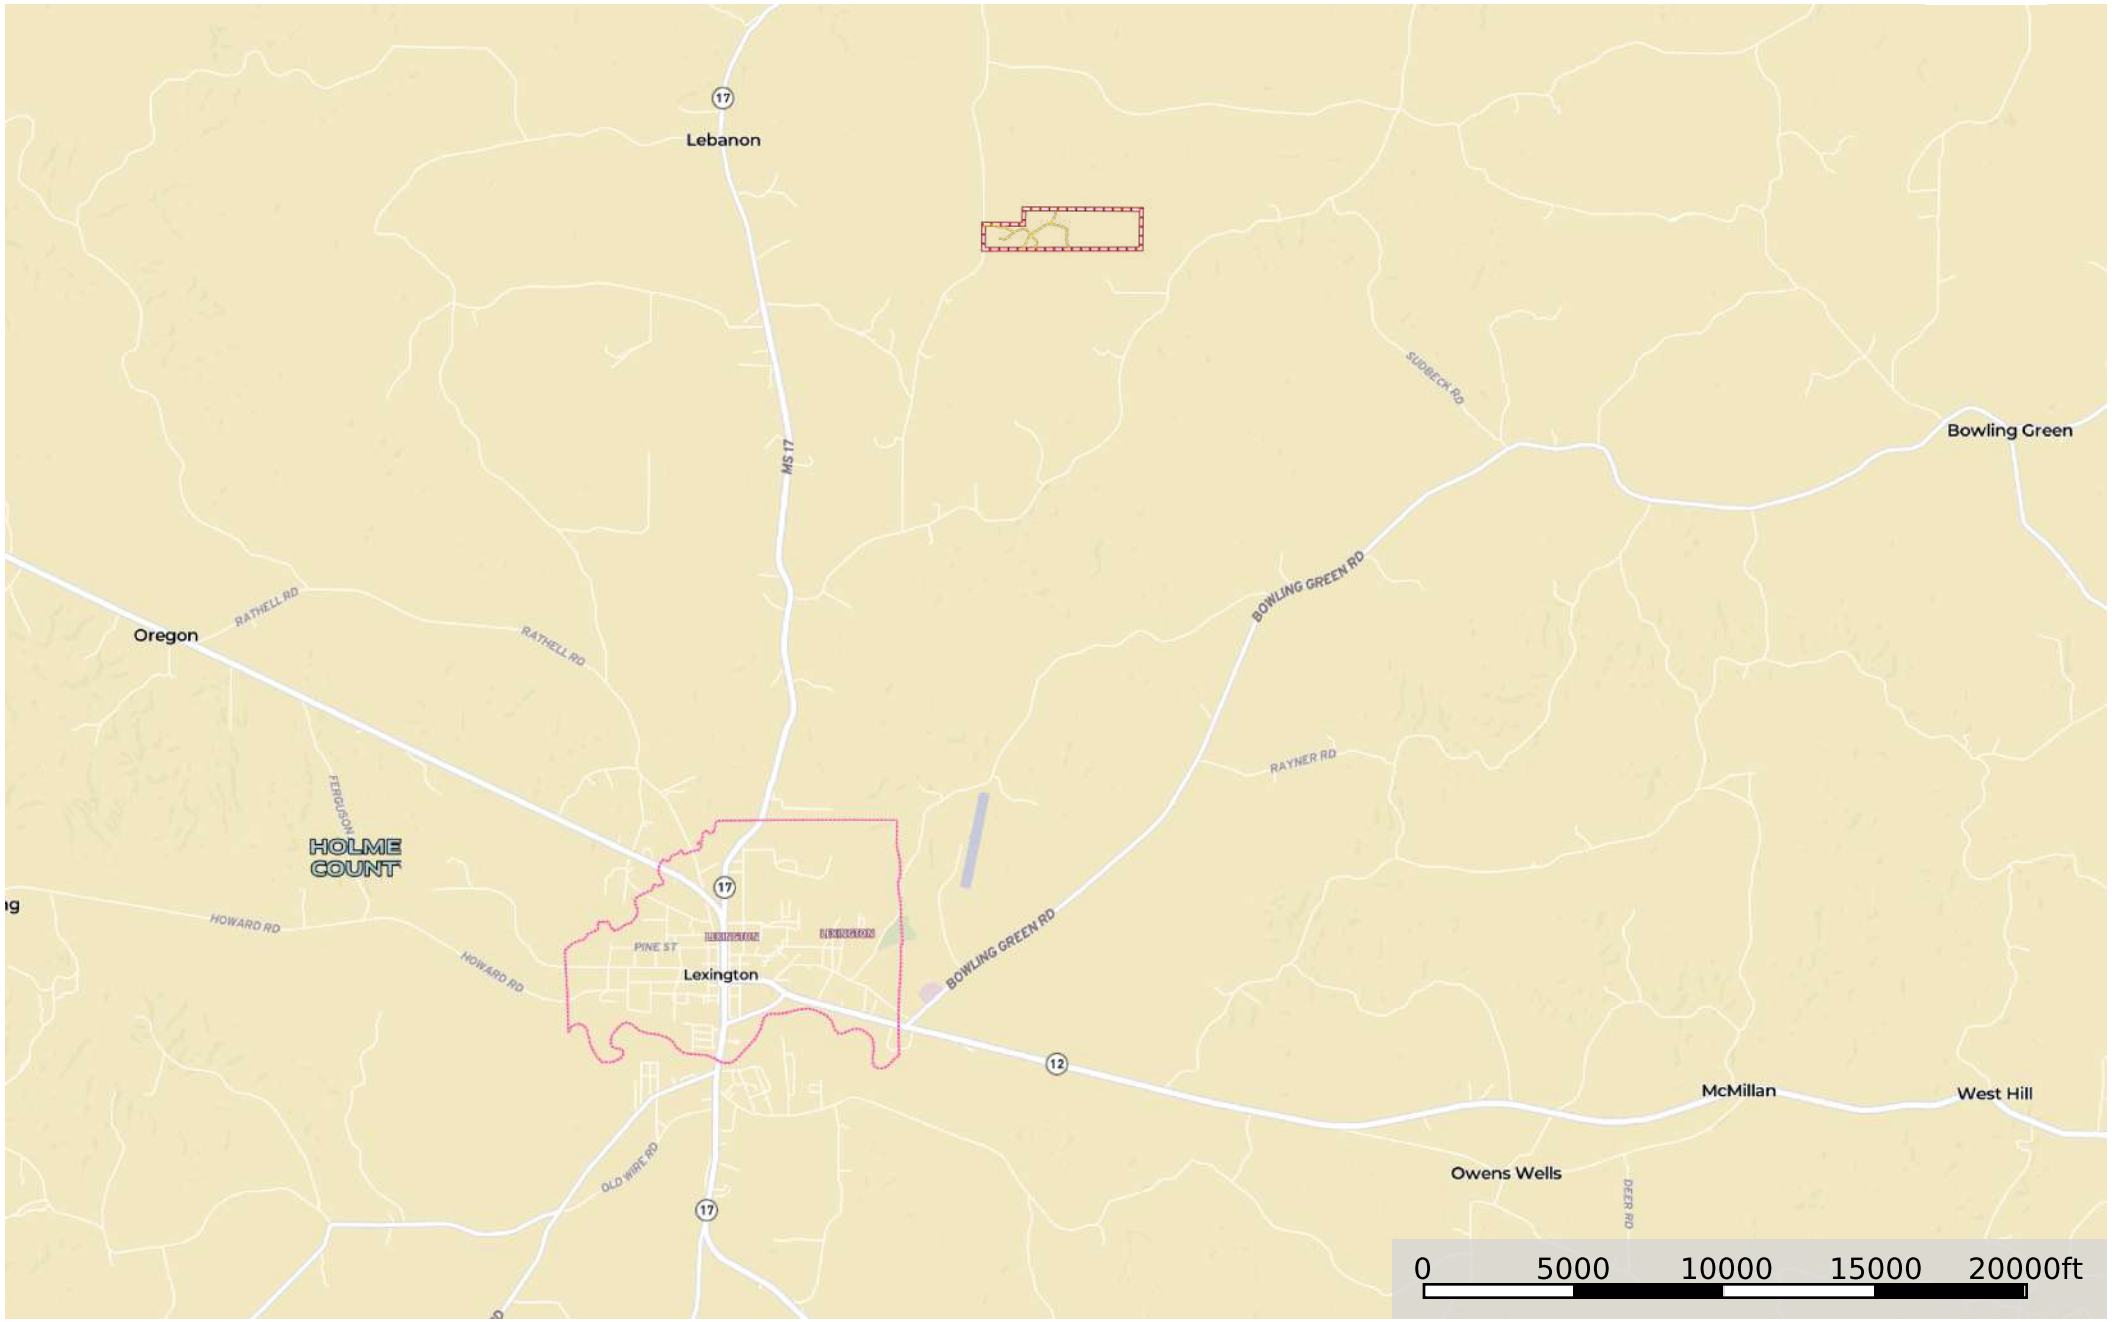

Holmes 144 Sweetwater Rd

Holmes County, Mississippi, 144 AC +/-

--- Road / Trail □ Boundary

Holmes 144 Sweetwater Rd

Holmes County, Mississippi, 144 AC +/-

--- Road / Trail □ Boundary

Holmes 144 Sweetwater Rd

Holmes County, Mississippi, 144 AC +/-

--- Road / Trail □ Boundary