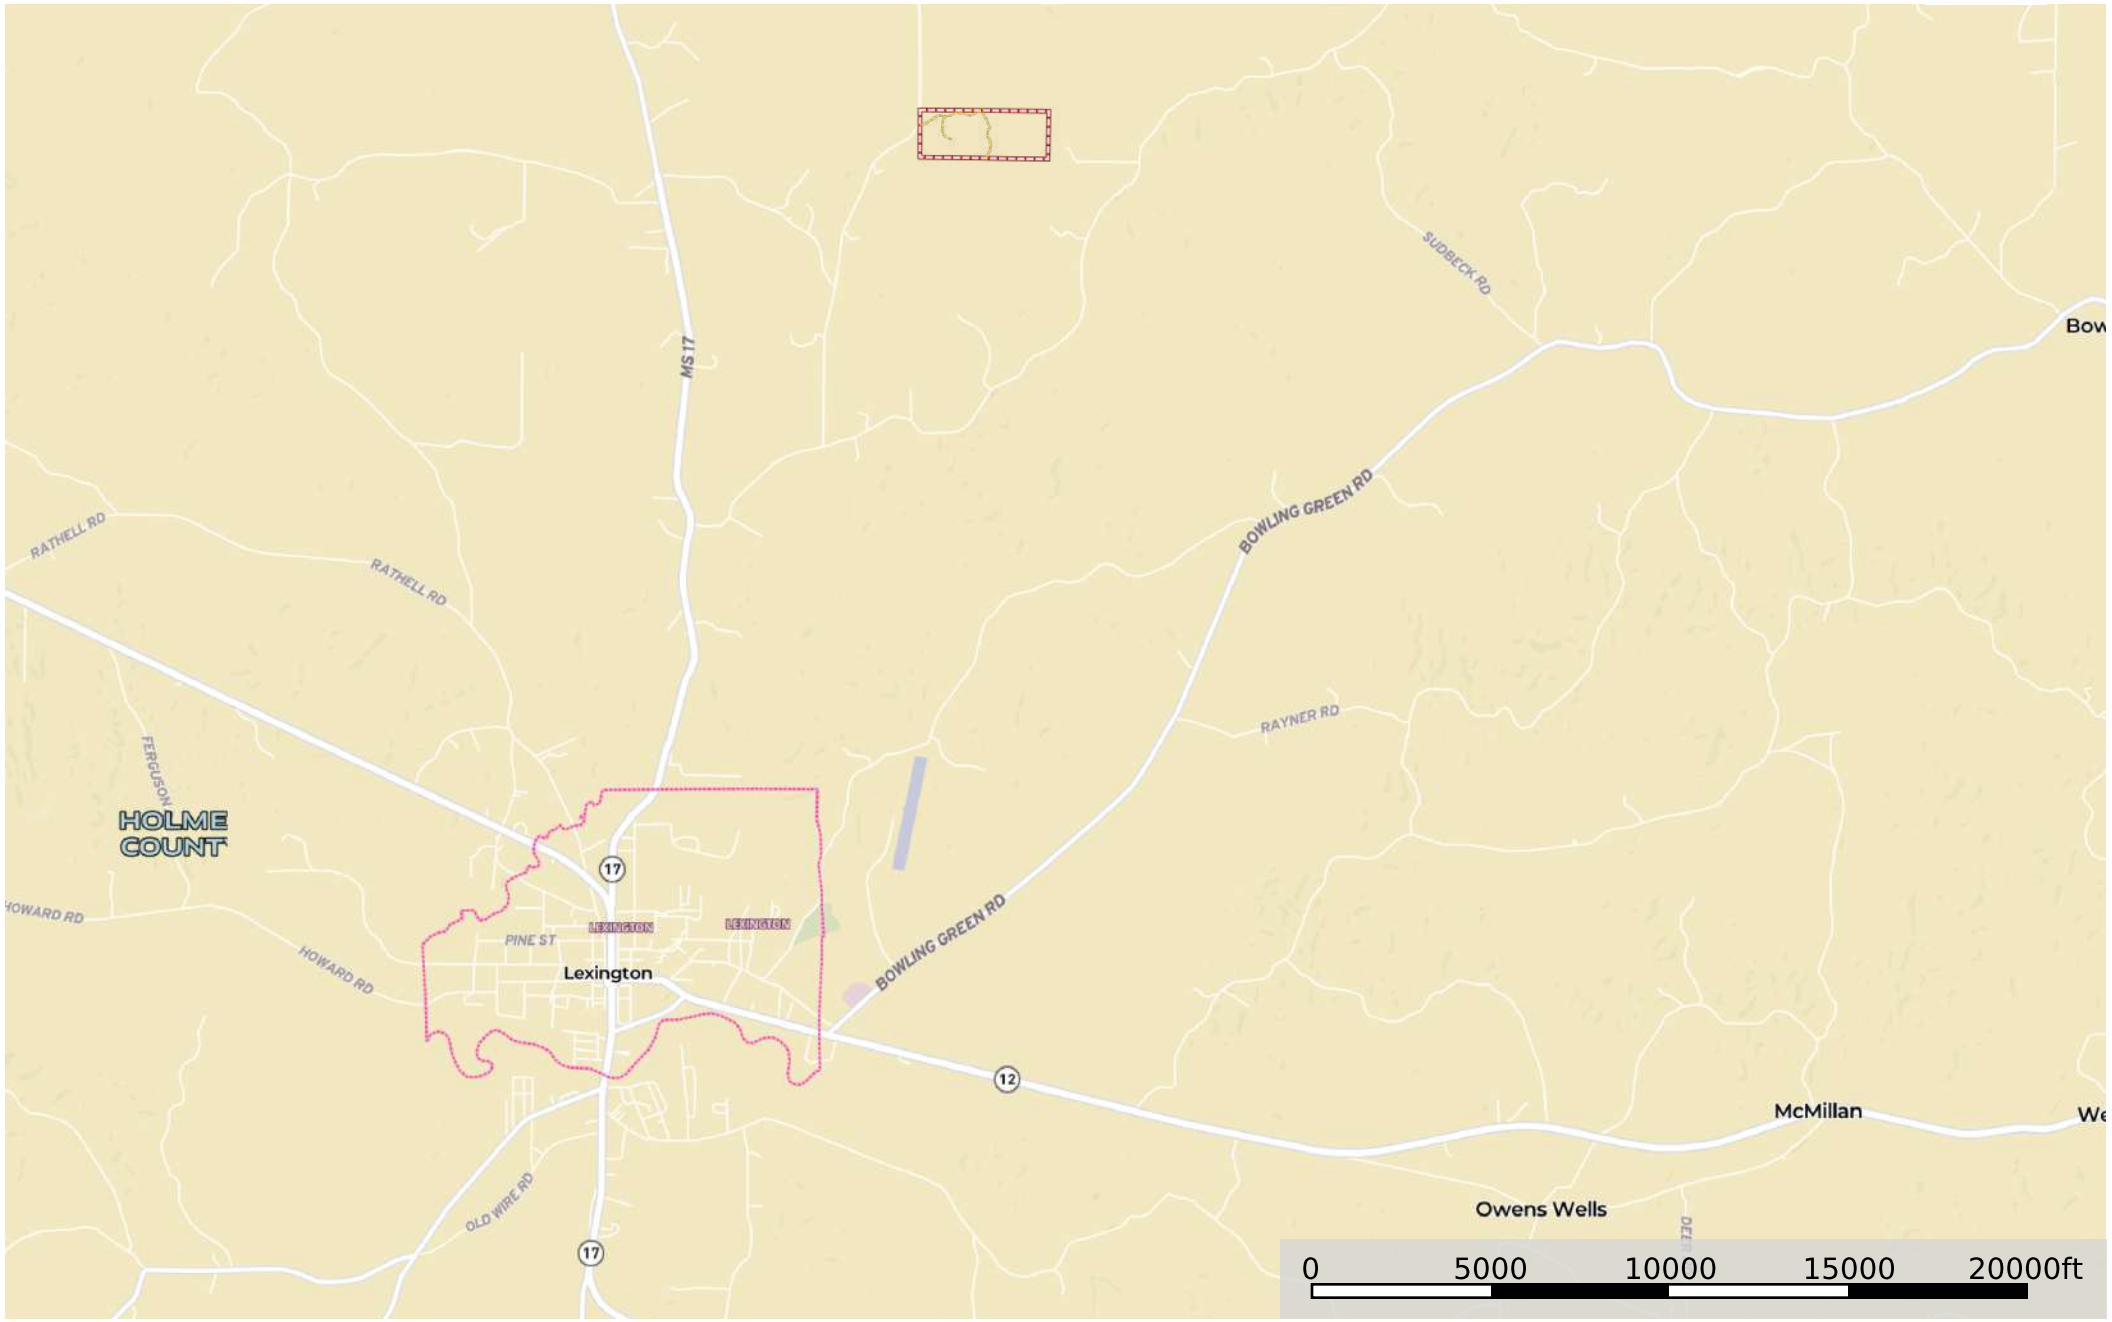

Holmes 112 Sweetwater Rd

Holmes County, Mississippi, 112 AC +/-

--- Road / Trail □ Boundary

Holmes 112 Sweetwater Rd

Holmes County, Mississippi, 112 AC +/-

--- Road / Trail □ Boundary

Holmes 112 Sweetwater Rd

Holmes County, Mississippi, 112 AC +/-

--- Road / Trail □ Boundary