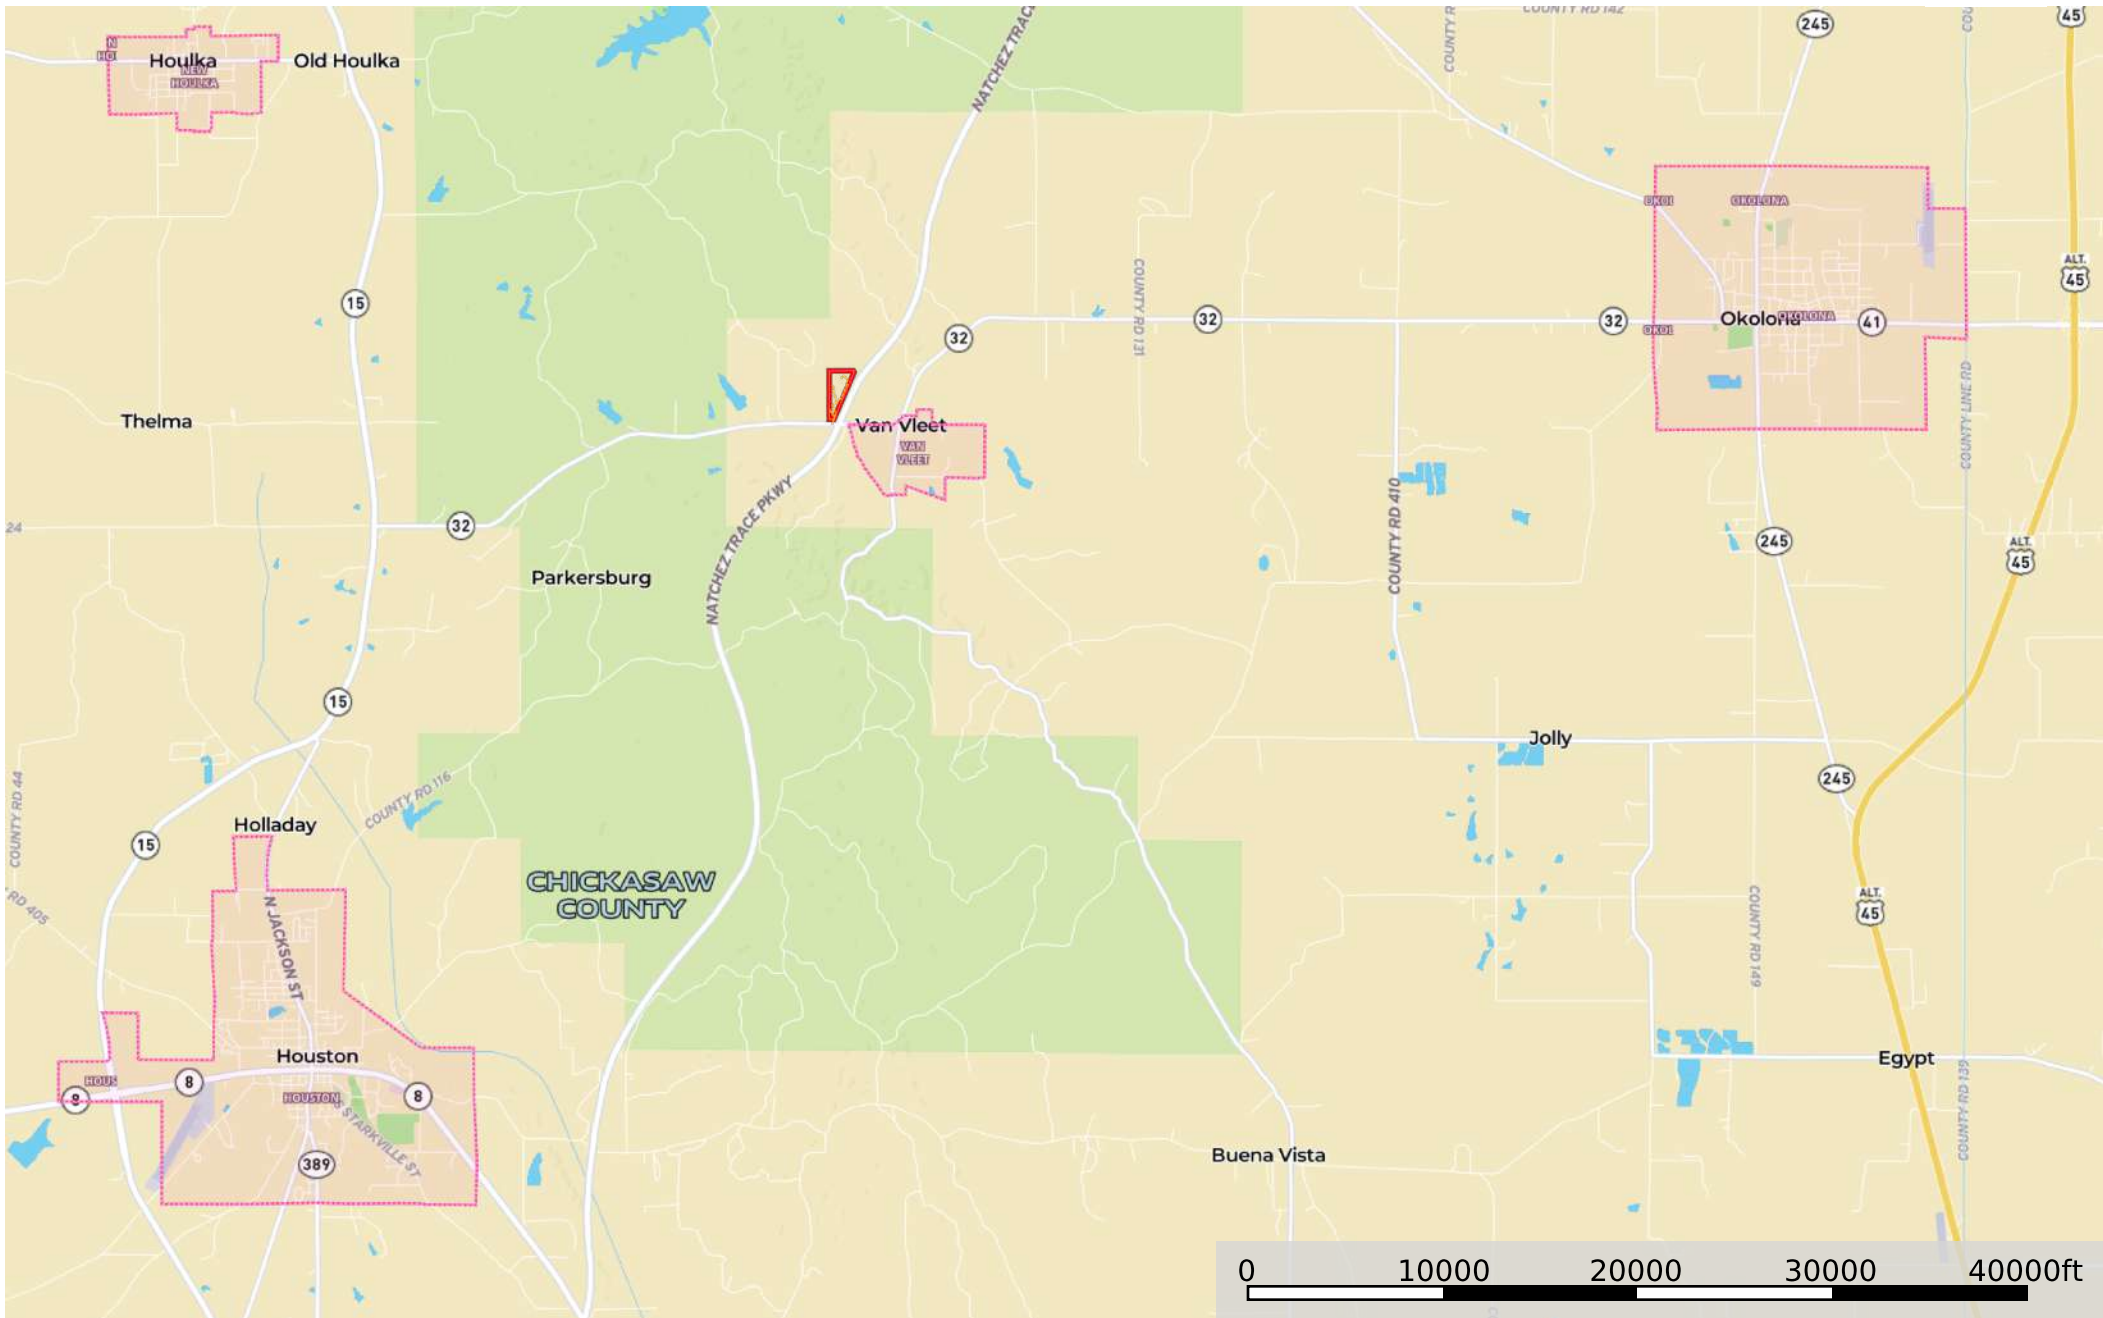

Chickasaw 45 West Carter LLC

Chickasaw County, Mississippi, 45.55 AC +/-

--- Road / Trail — Primary Road ▭ Boundary

Chickasaw 45 West Carter LLC
Chickasaw County, Mississippi, 45.55 AC +/-

--- Road / Trail — Primary Road ▭ Boundary

Chickasaw 45 West Carter LLC

Chickasaw County, Mississippi, 45.55 AC +/-

--- Road / Trail — Primary Road ▭ Boundary

Chickasaw 45 West Carter LLC

Chickasaw County, Mississippi, 45.55 AC +/-

- Road / Trail
- Primary Road
- Boundary
- Forest Service
- State Land
- Fish and Wildlife
- National Park
- Other
- BLM
- Local Government