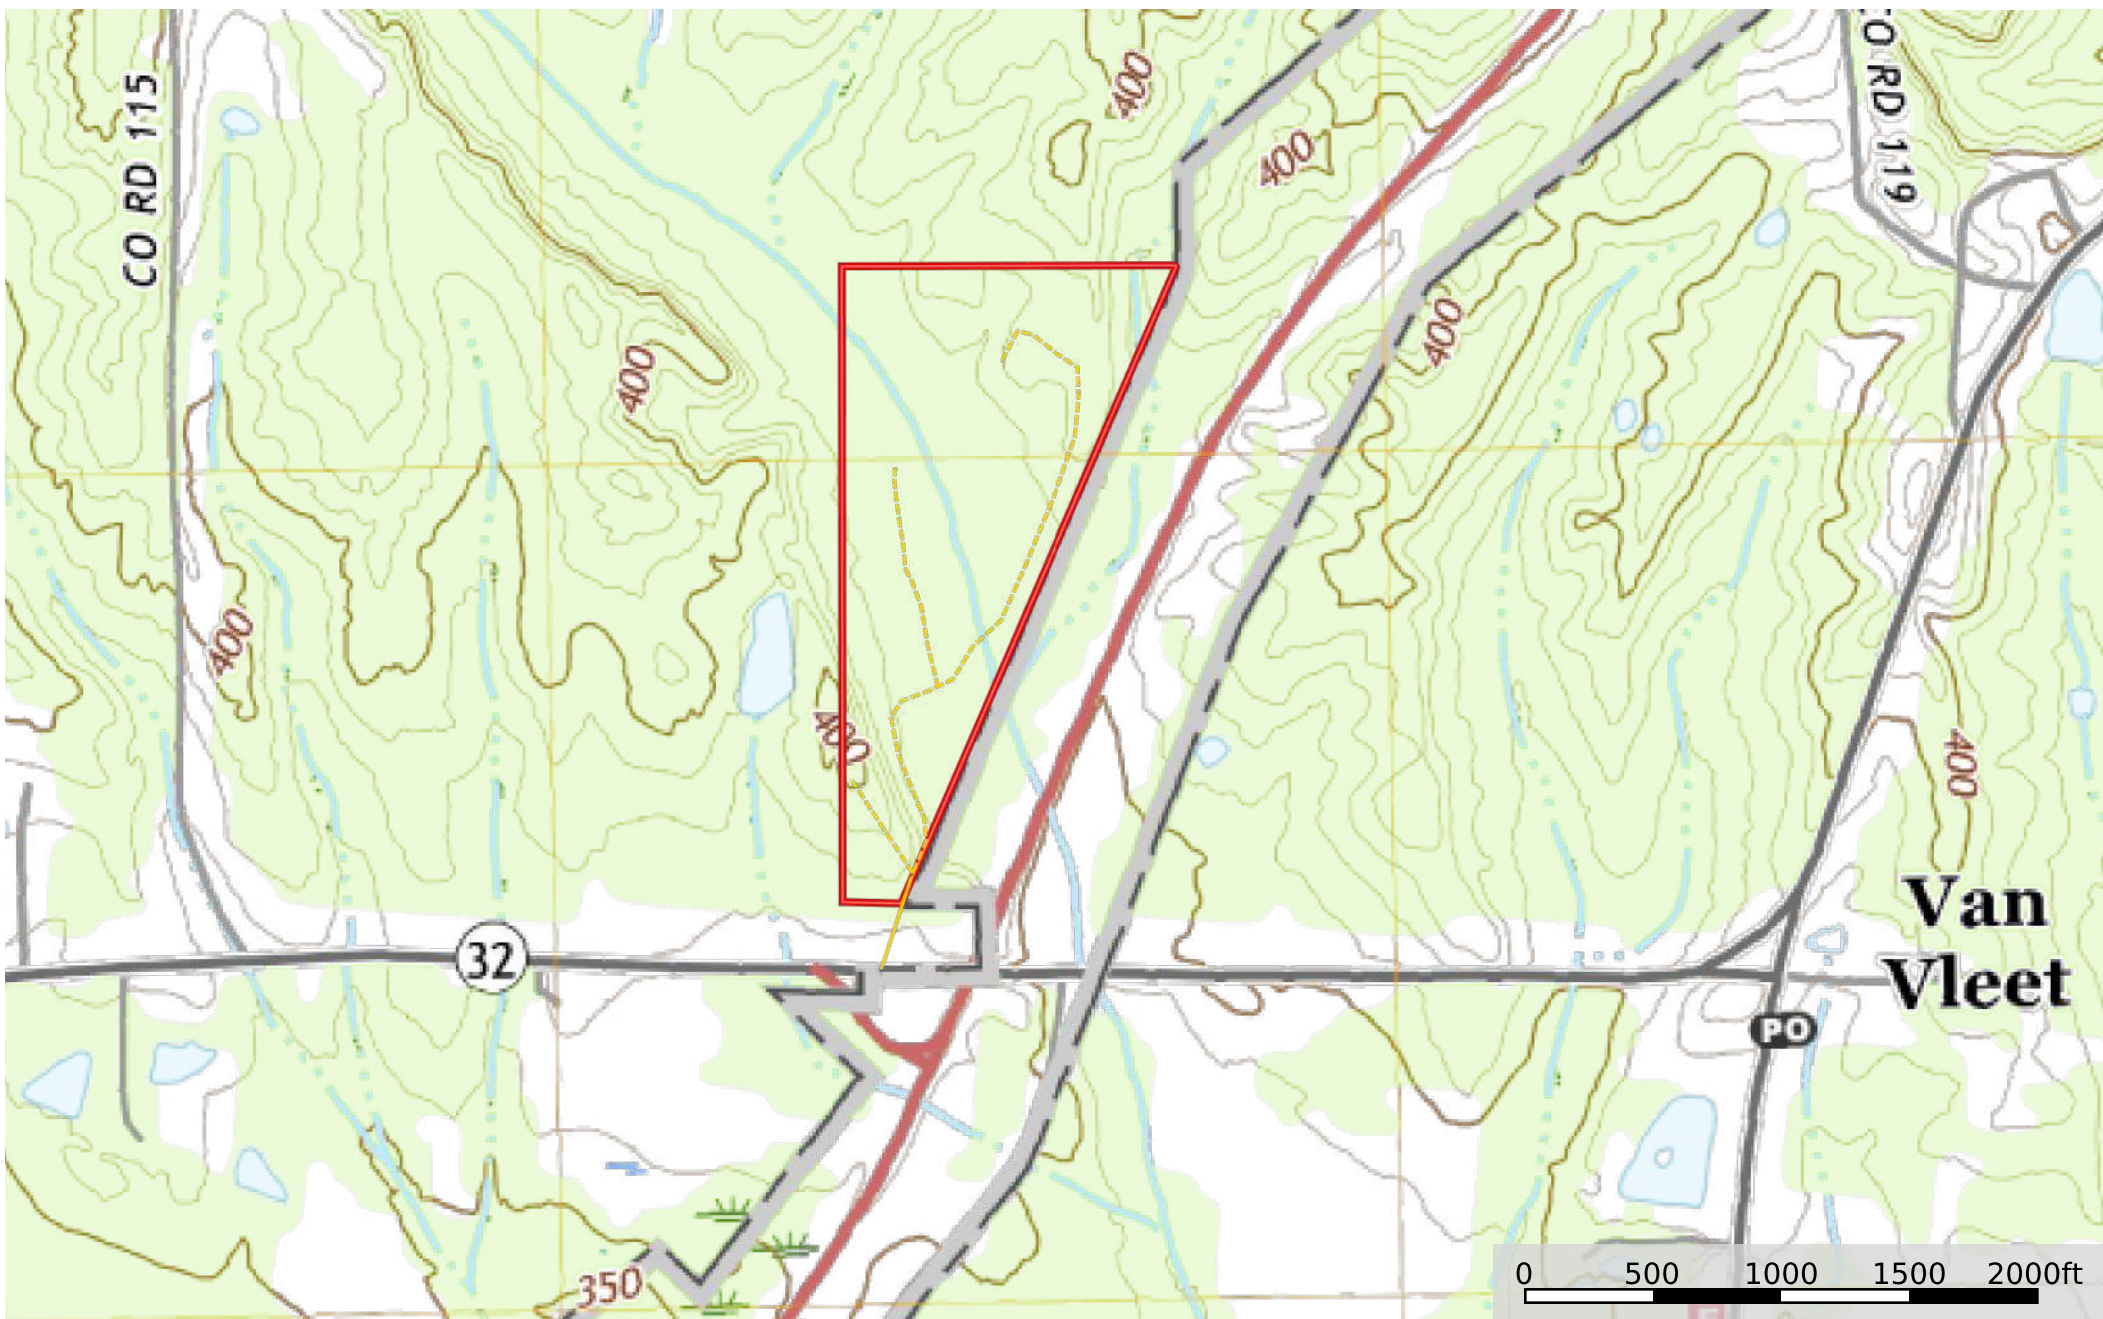

Chickasaw 45 West Carter LLC

Chickasaw County, Mississippi, 45.55 AC +/-

--- Road / Trail — Primary Road ▭ Boundary

Chickasaw 45 West Carter LLC
Chickasaw County, Mississippi, 45.55 AC +/-

--- Road / Trail — Primary Road ▭ Boundary

Chickasaw 45 West Carter LLC

Chickasaw County, Mississippi, 45.55 AC +/-

--- Road / Trail — Primary Road ▭ Boundary

Chickasaw 45 West Carter LLC

Chickasaw County, Mississippi, 45.55 AC +/-

- Road / Trail
- Primary Road
- Boundary
- Forest Service
- State Land
- Fish and Wildlife
- National Park
- Other
- BLM
- Local Government