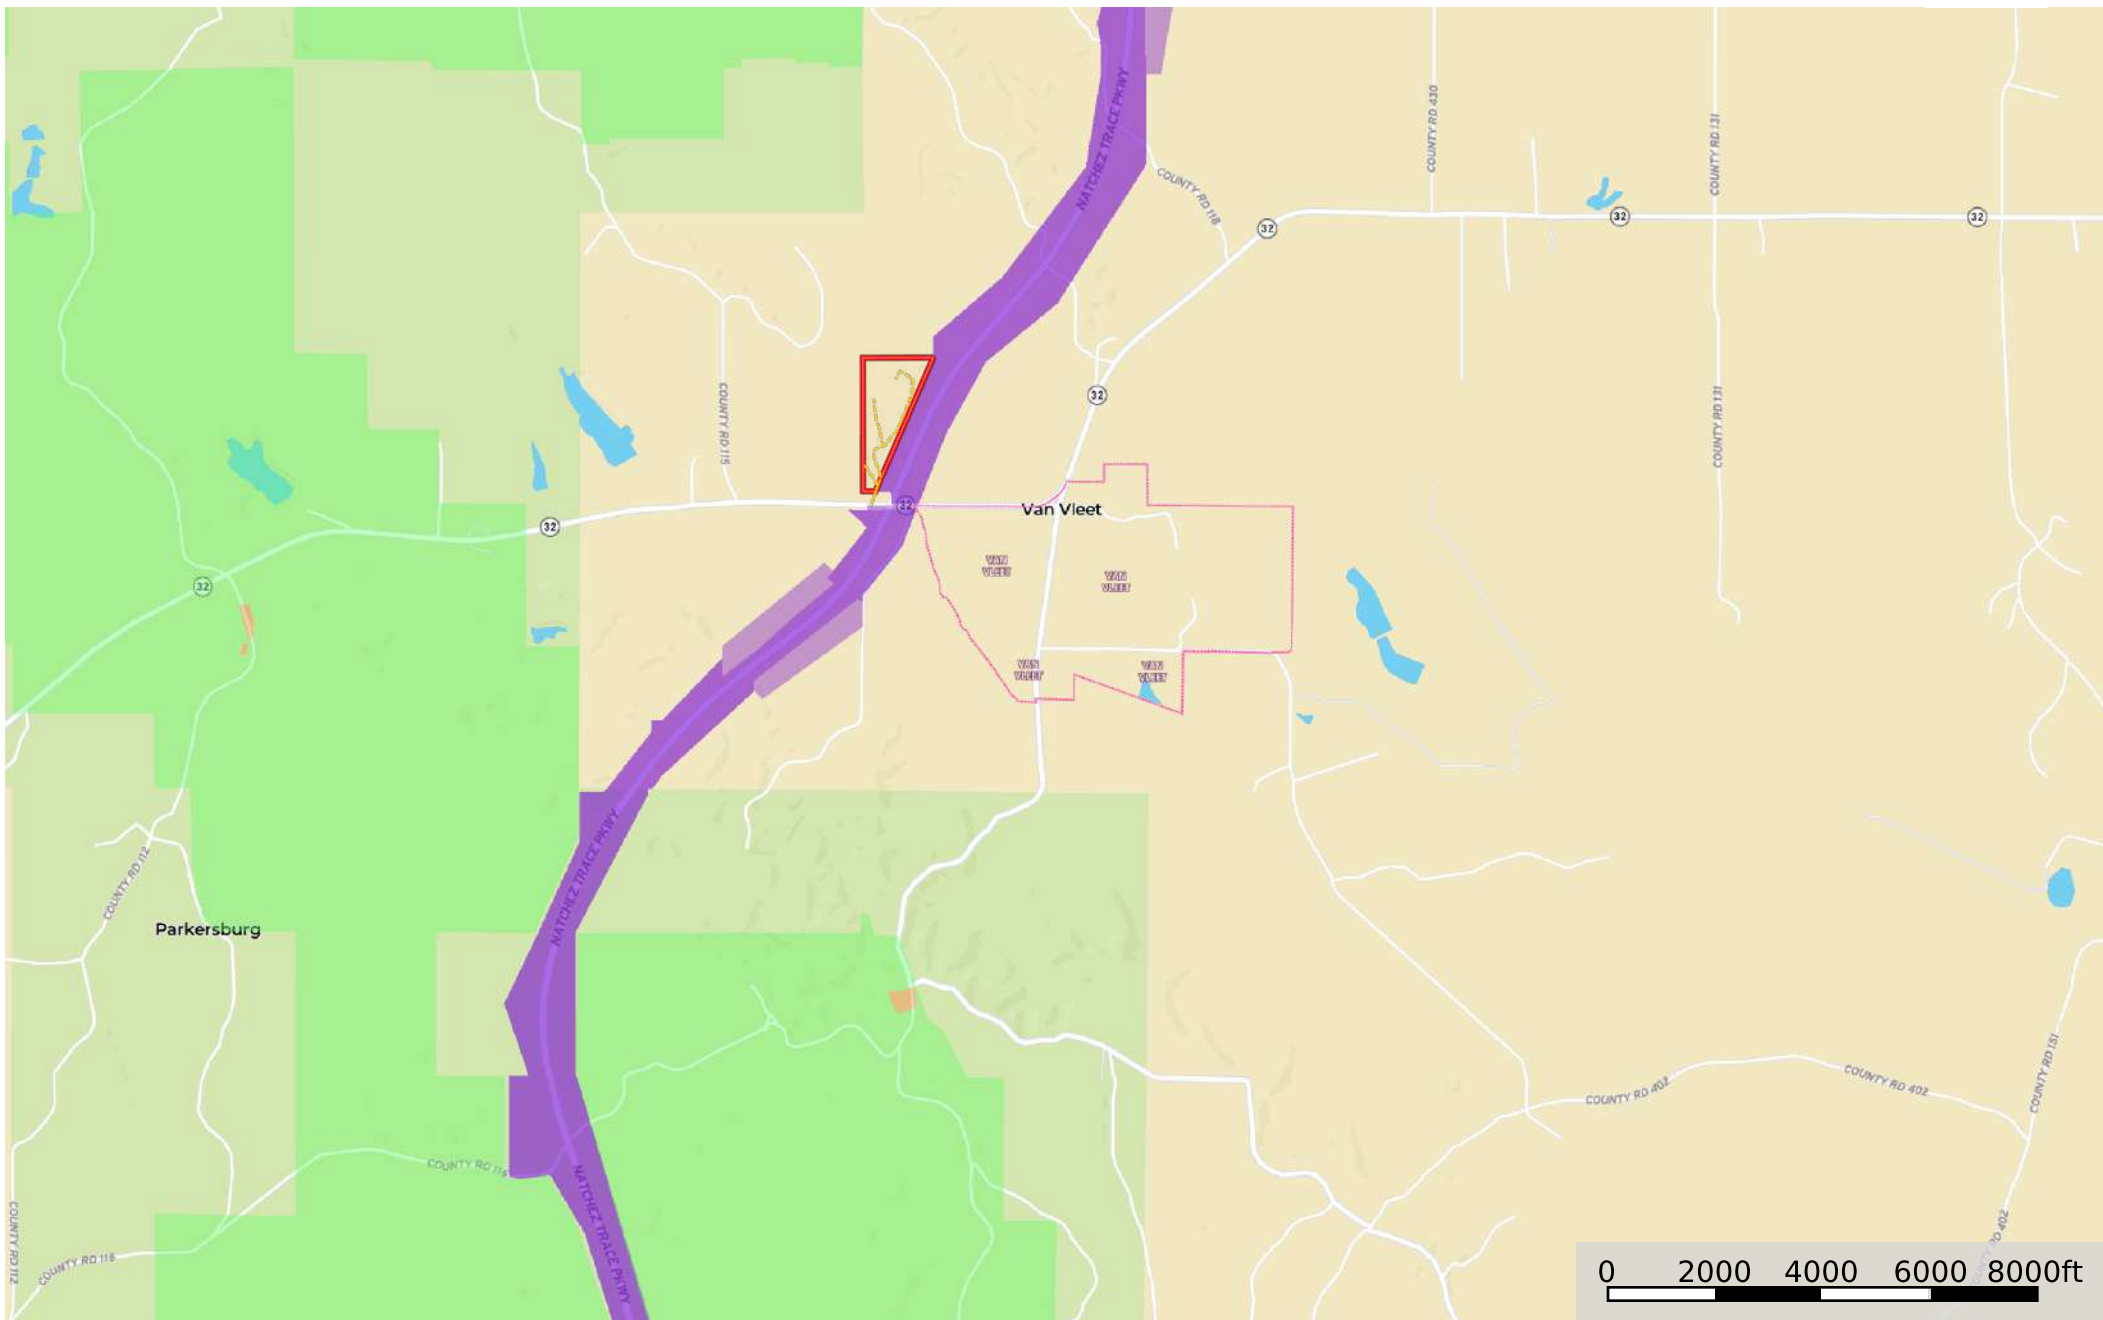

Chickasaw 45 West Carter LLC

Chickasaw County, Mississippi, 45.55 AC +/-

--- Road / Trail — Primary Road ▭ Boundary

Chickasaw 45 West Carter LLC
Chickasaw County, Mississippi, 45.55 AC +/-

--- Road / Trail — Primary Road ▭ Boundary

Chickasaw 45 West Carter LLC

Chickasaw County, Mississippi, 45.55 AC +/-

--- Road / Trail — Primary Road ▭ Boundary

Chickasaw 45 West Carter LLC

Chickasaw County, Mississippi, 45.55 AC +/-

- Road / Trail
- Primary Road
- Boundary
- Forest Service
- State Land
- Fish and Wildlife
- National Park
- Other
- BLM
- Local Government