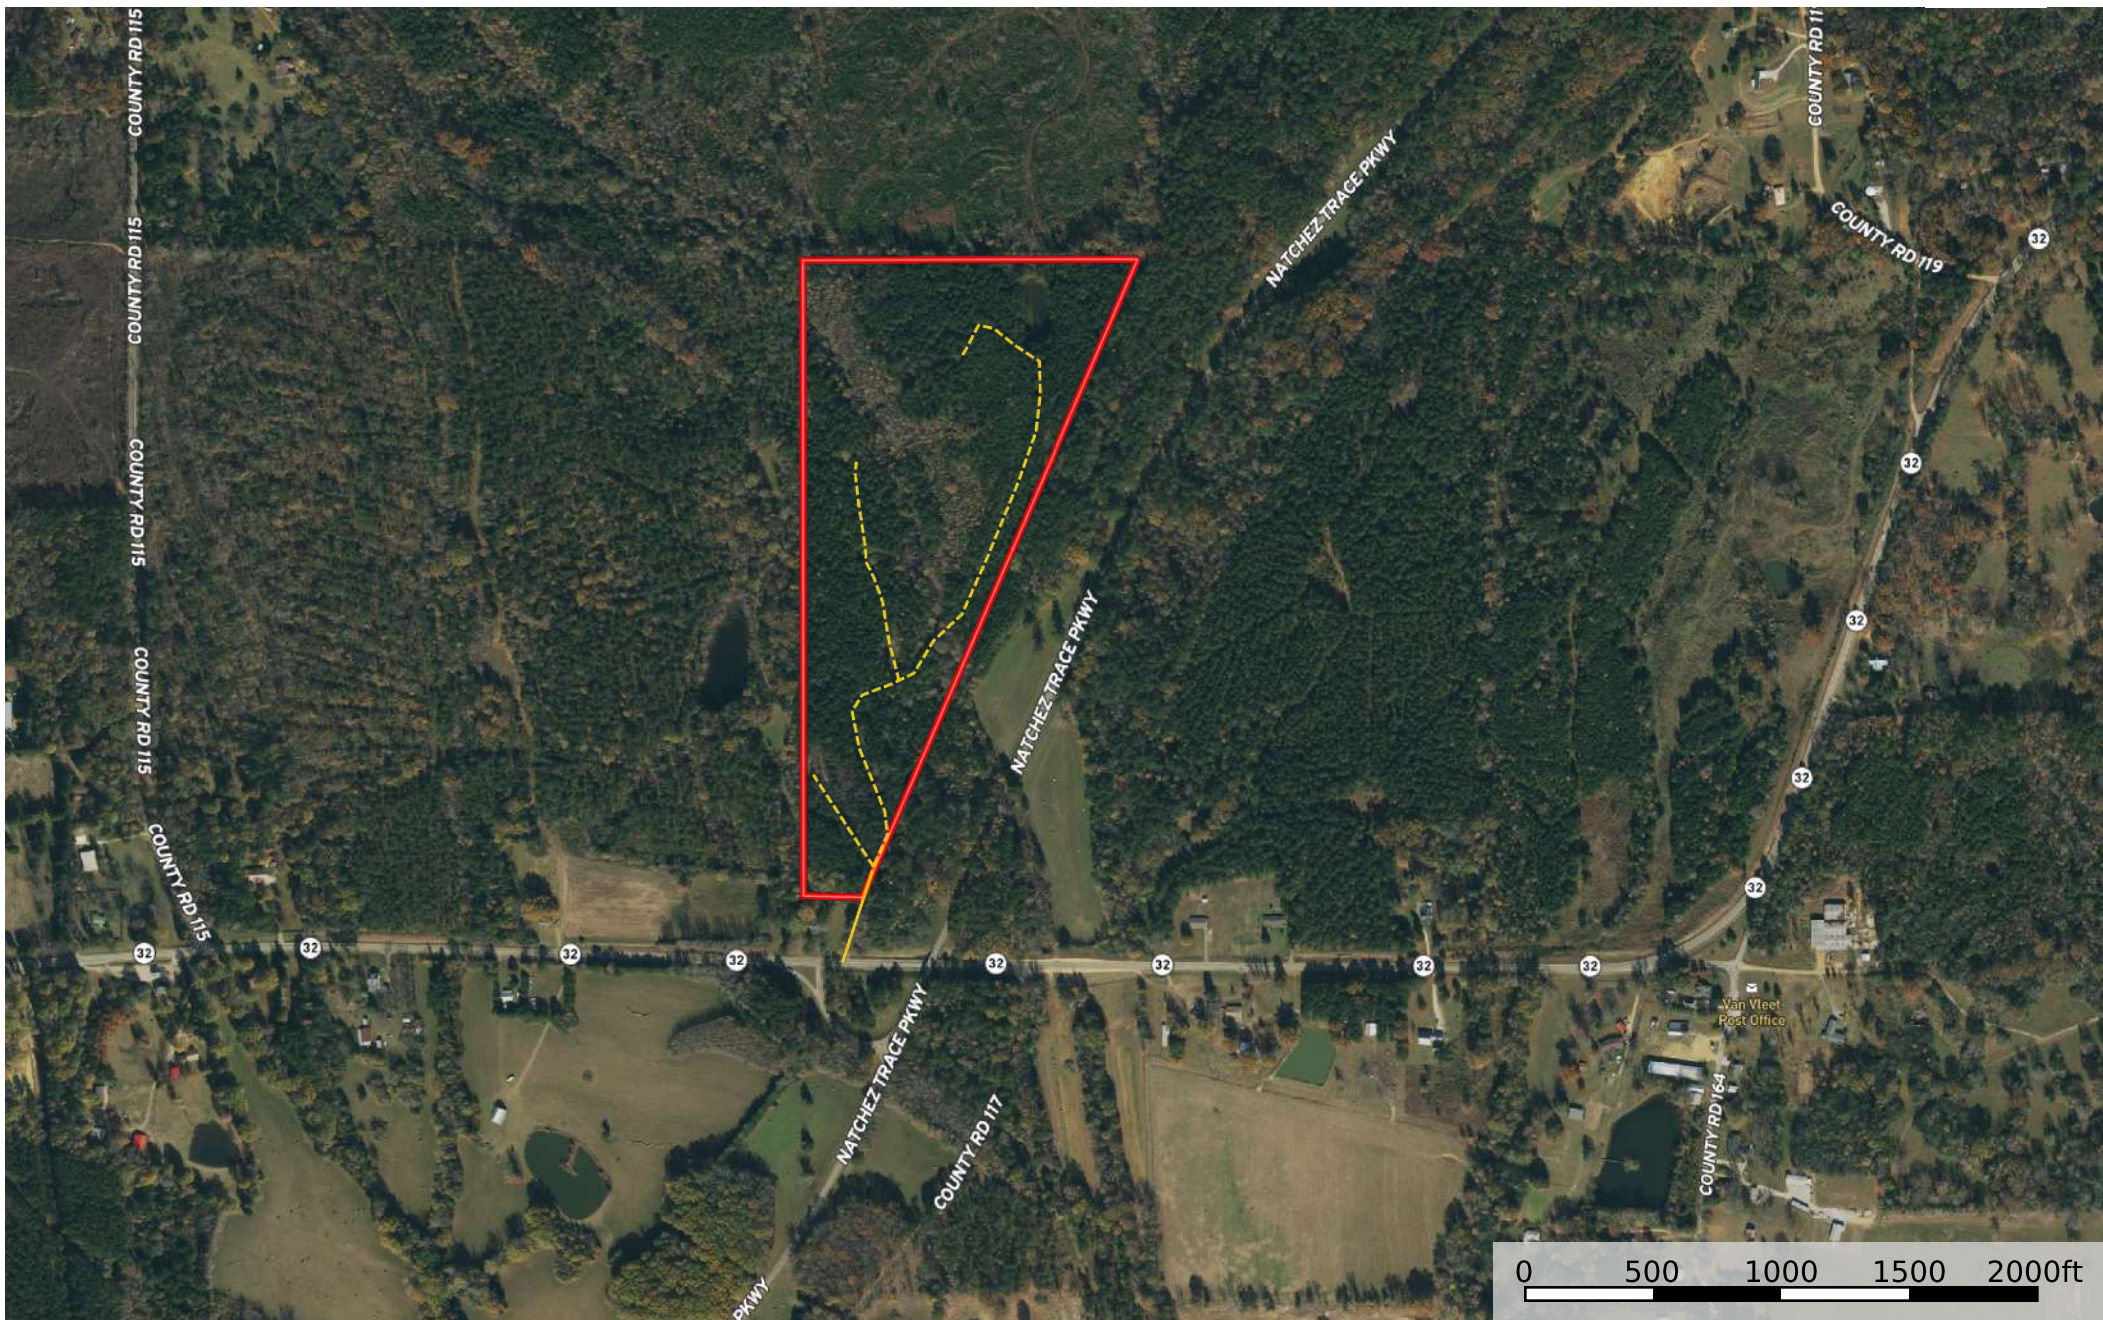

Chickasaw 45 West Carter LLC

Chickasaw County, Mississippi, 45.55 AC +/-

--- Road / Trail — Primary Road ▭ Boundary

Chickasaw 45 West Carter LLC
Chickasaw County, Mississippi, 45.55 AC +/-

--- Road / Trail — Primary Road ▭ Boundary

Chickasaw 45 West Carter LLC

Chickasaw County, Mississippi, 45.55 AC +/-

--- Road / Trail — Primary Road ▭ Boundary

Chickasaw 45 West Carter LLC

Chickasaw County, Mississippi, 45.55 AC +/-

- Road / Trail
- Primary Road
- Boundary
- Forest Service
- State Land
- Fish and Wildlife
- National Park
- Other
- BLM
- Local Government