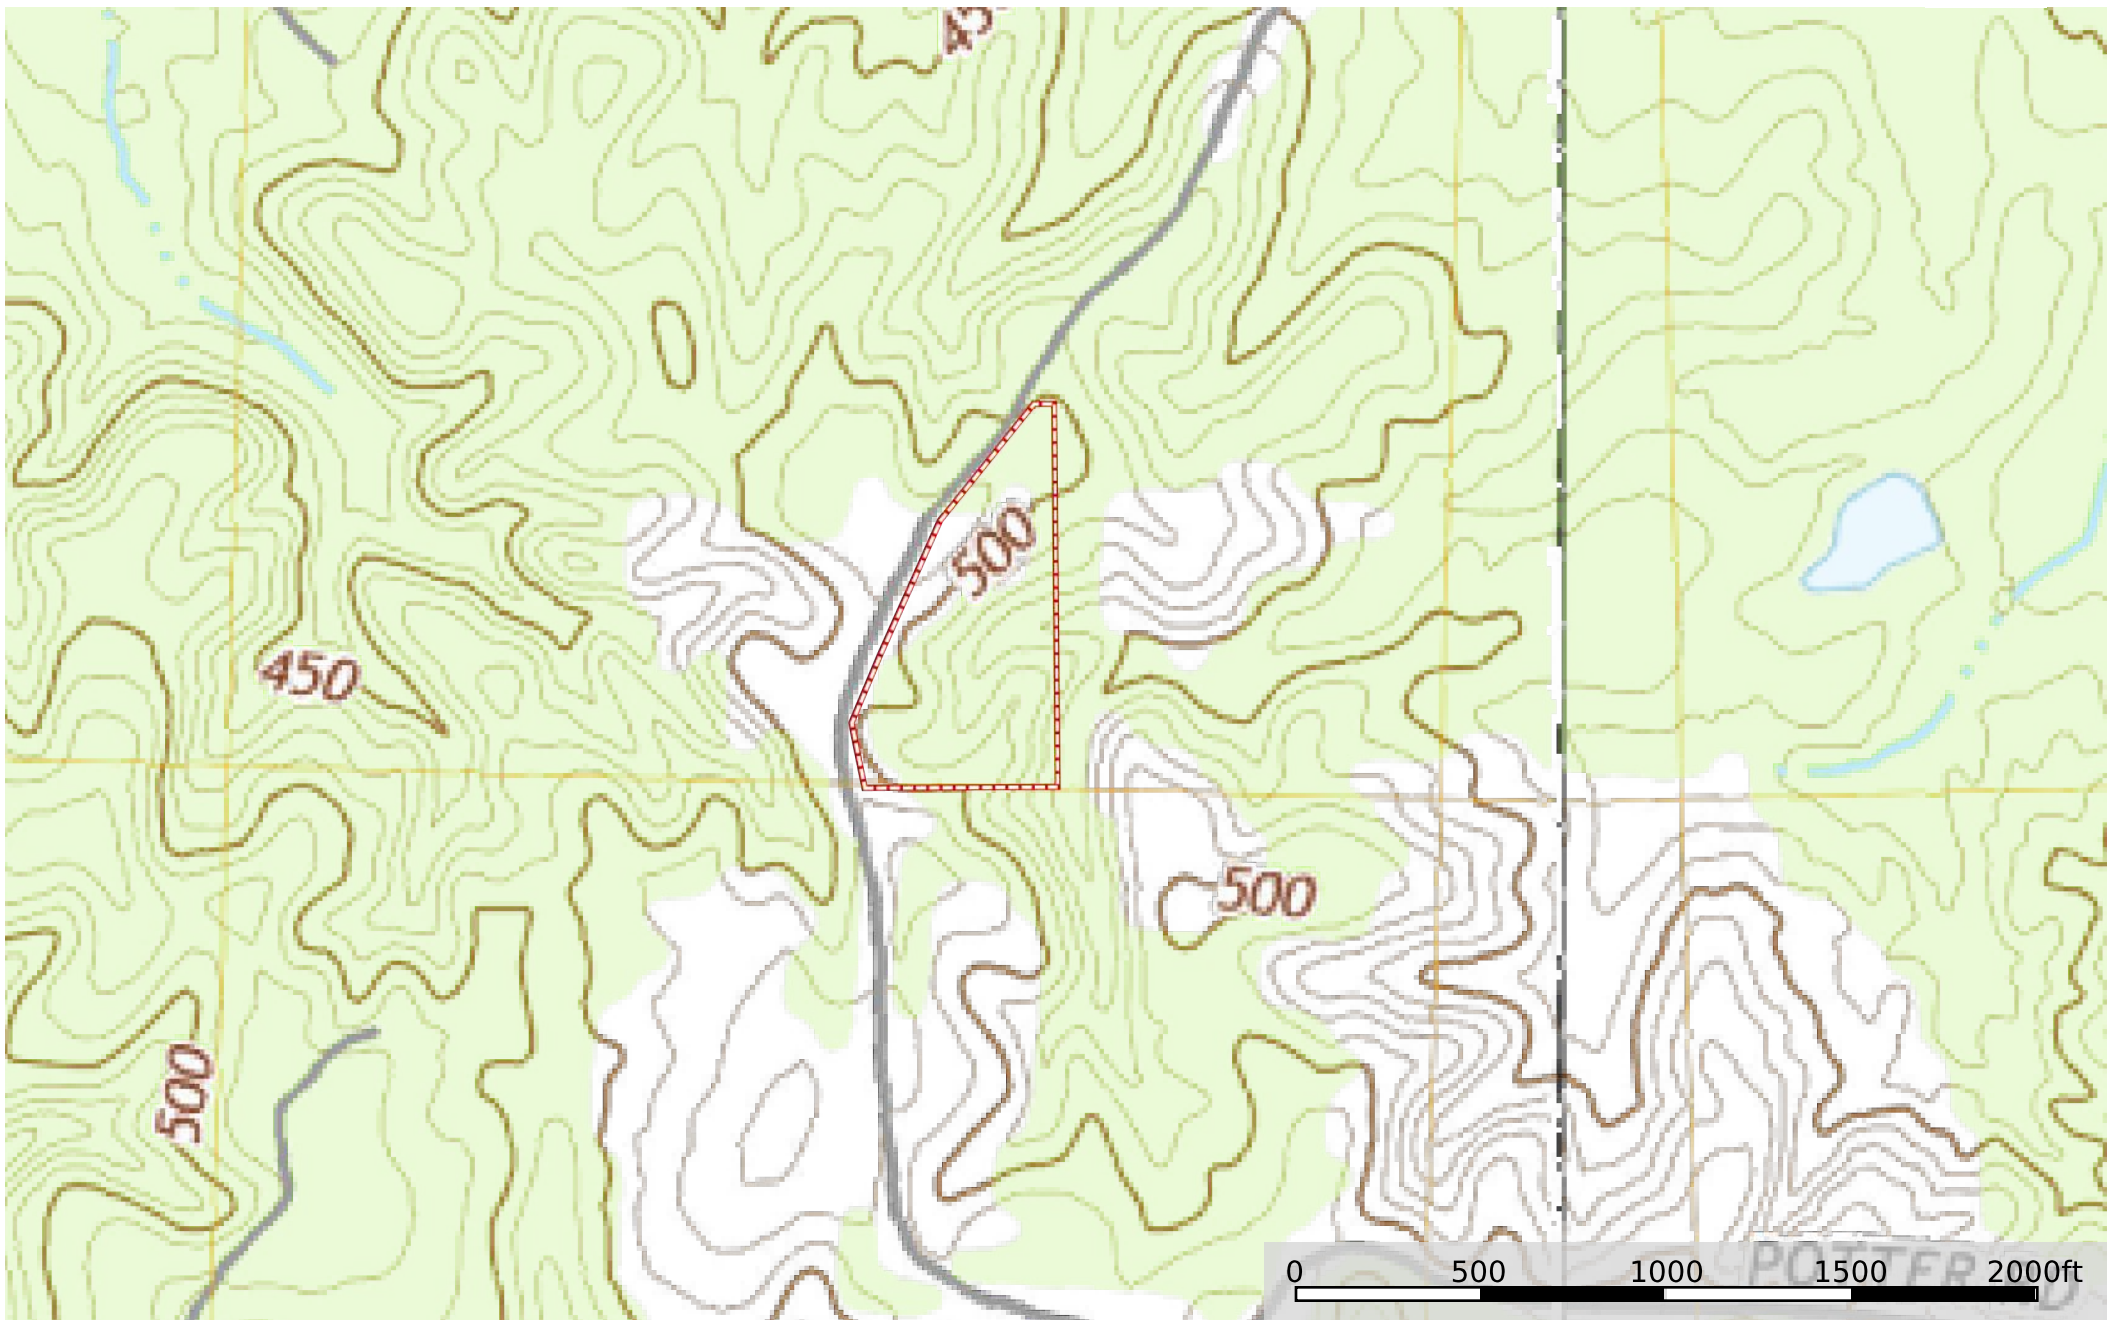

Rankin 9 Lot 3 Henry Cannon Rd

Rankin County, Mississippi, 9 AC +/-

 Boundary

Rankin 9 Lot 3 Henry Cannon Rd
Rankin County, Mississippi, 9 AC +/-

 Boundary

Rankin 9 Lot 3 Henry Cannon Rd

Rankin County, Mississippi, 9 AC +/-

 Boundary