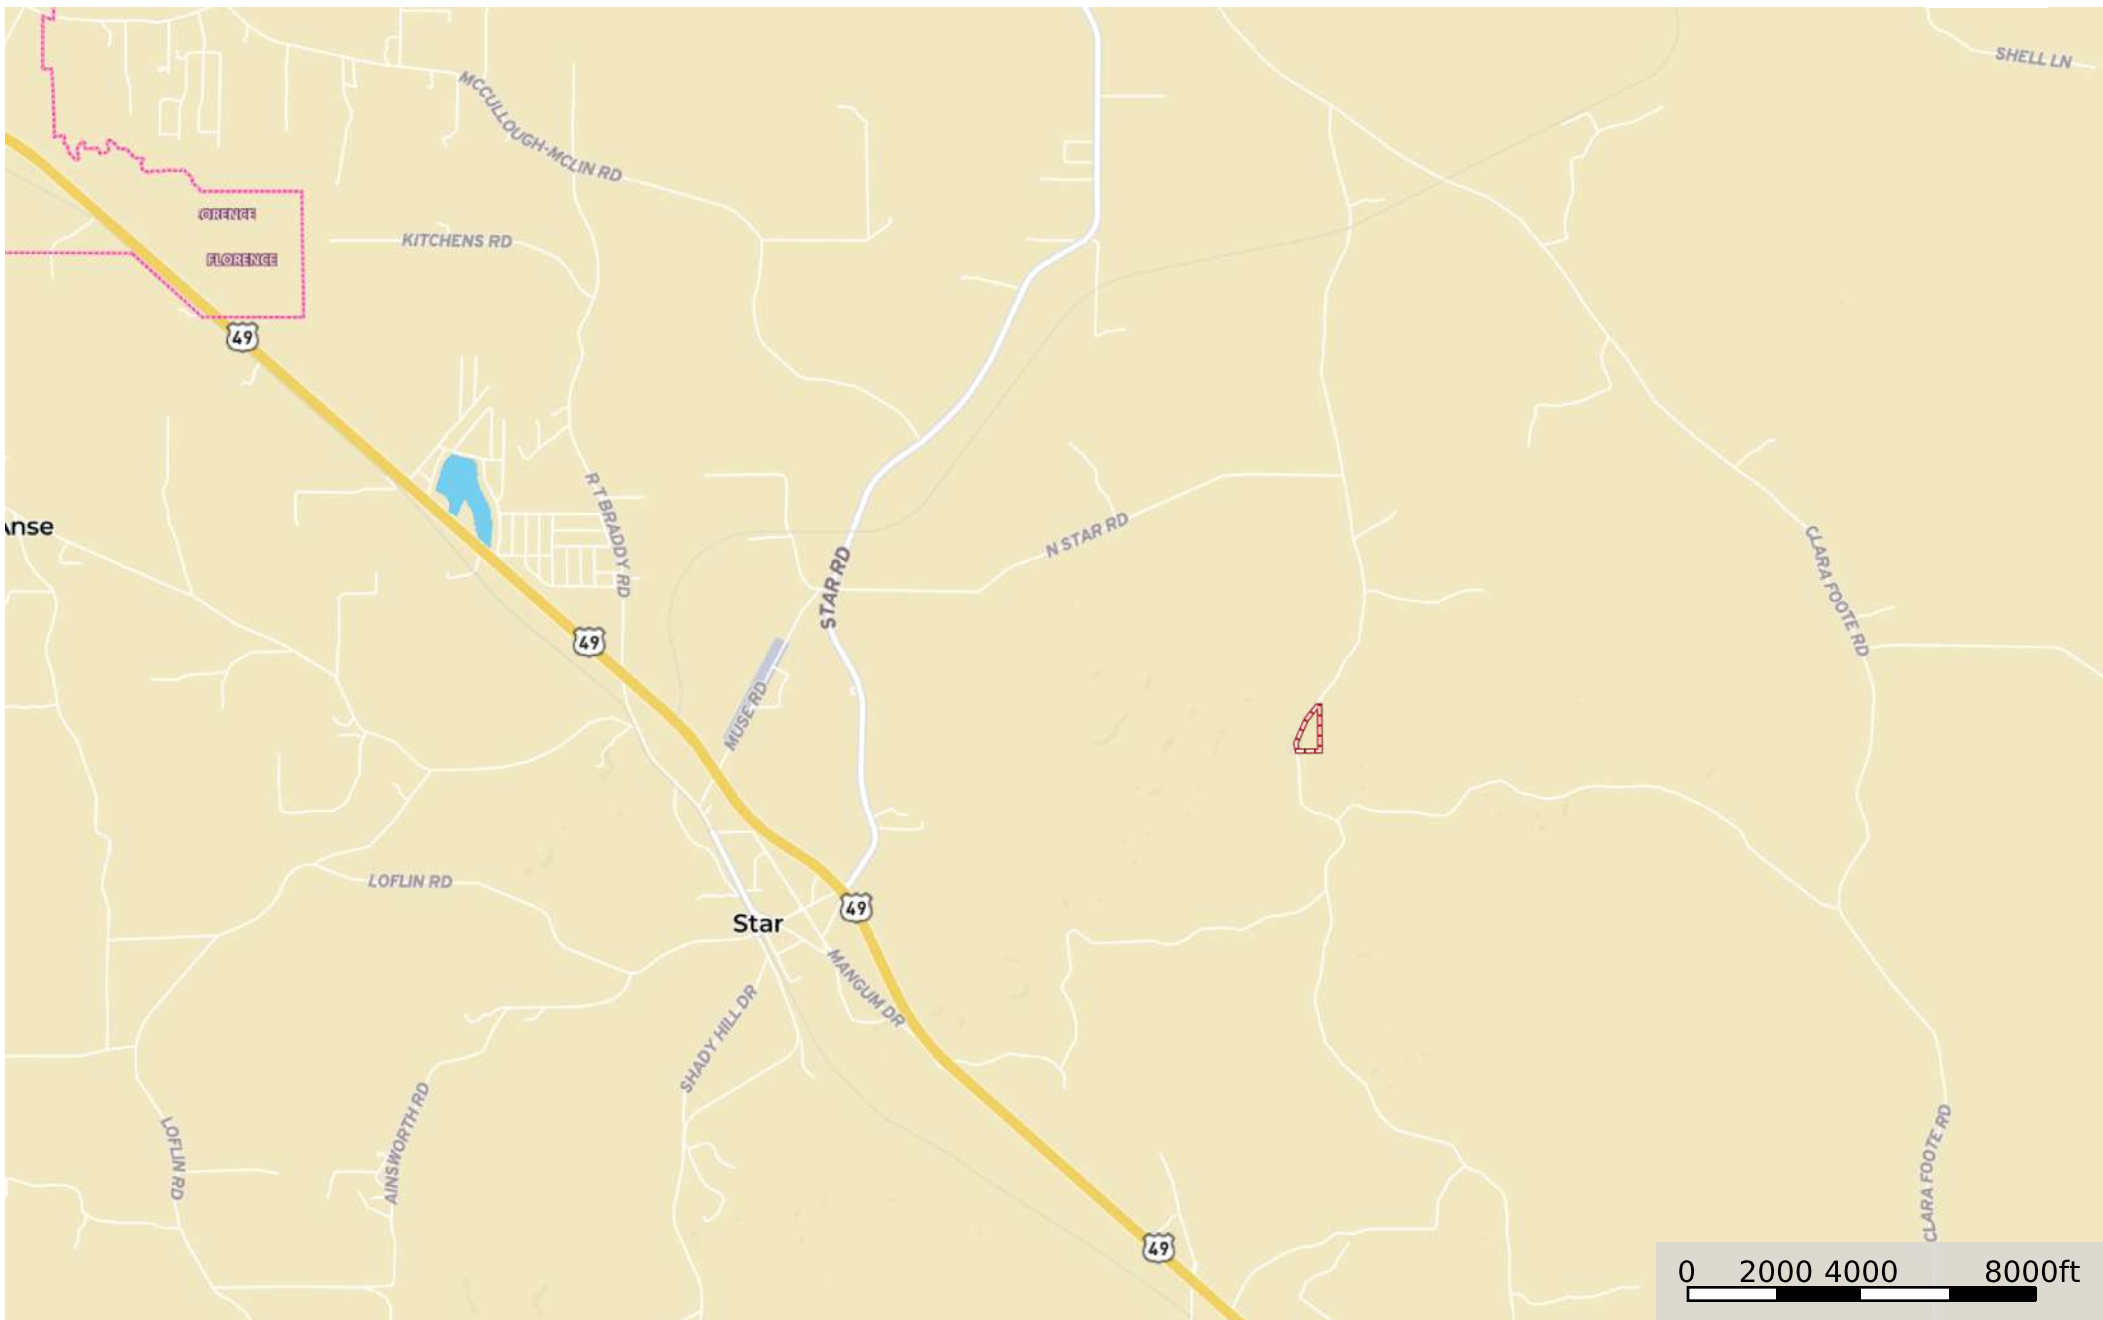

Rankin 9 Lot 3 Henry Cannon Rd

Rankin County, Mississippi, 9 AC +/-

 Boundary

Rankin 9 Lot 3 Henry Cannon Rd
Rankin County, Mississippi, 9 AC +/-

 Boundary

Rankin 9 Lot 3 Henry Cannon Rd

Rankin County, Mississippi, 9 AC +/-

 Boundary