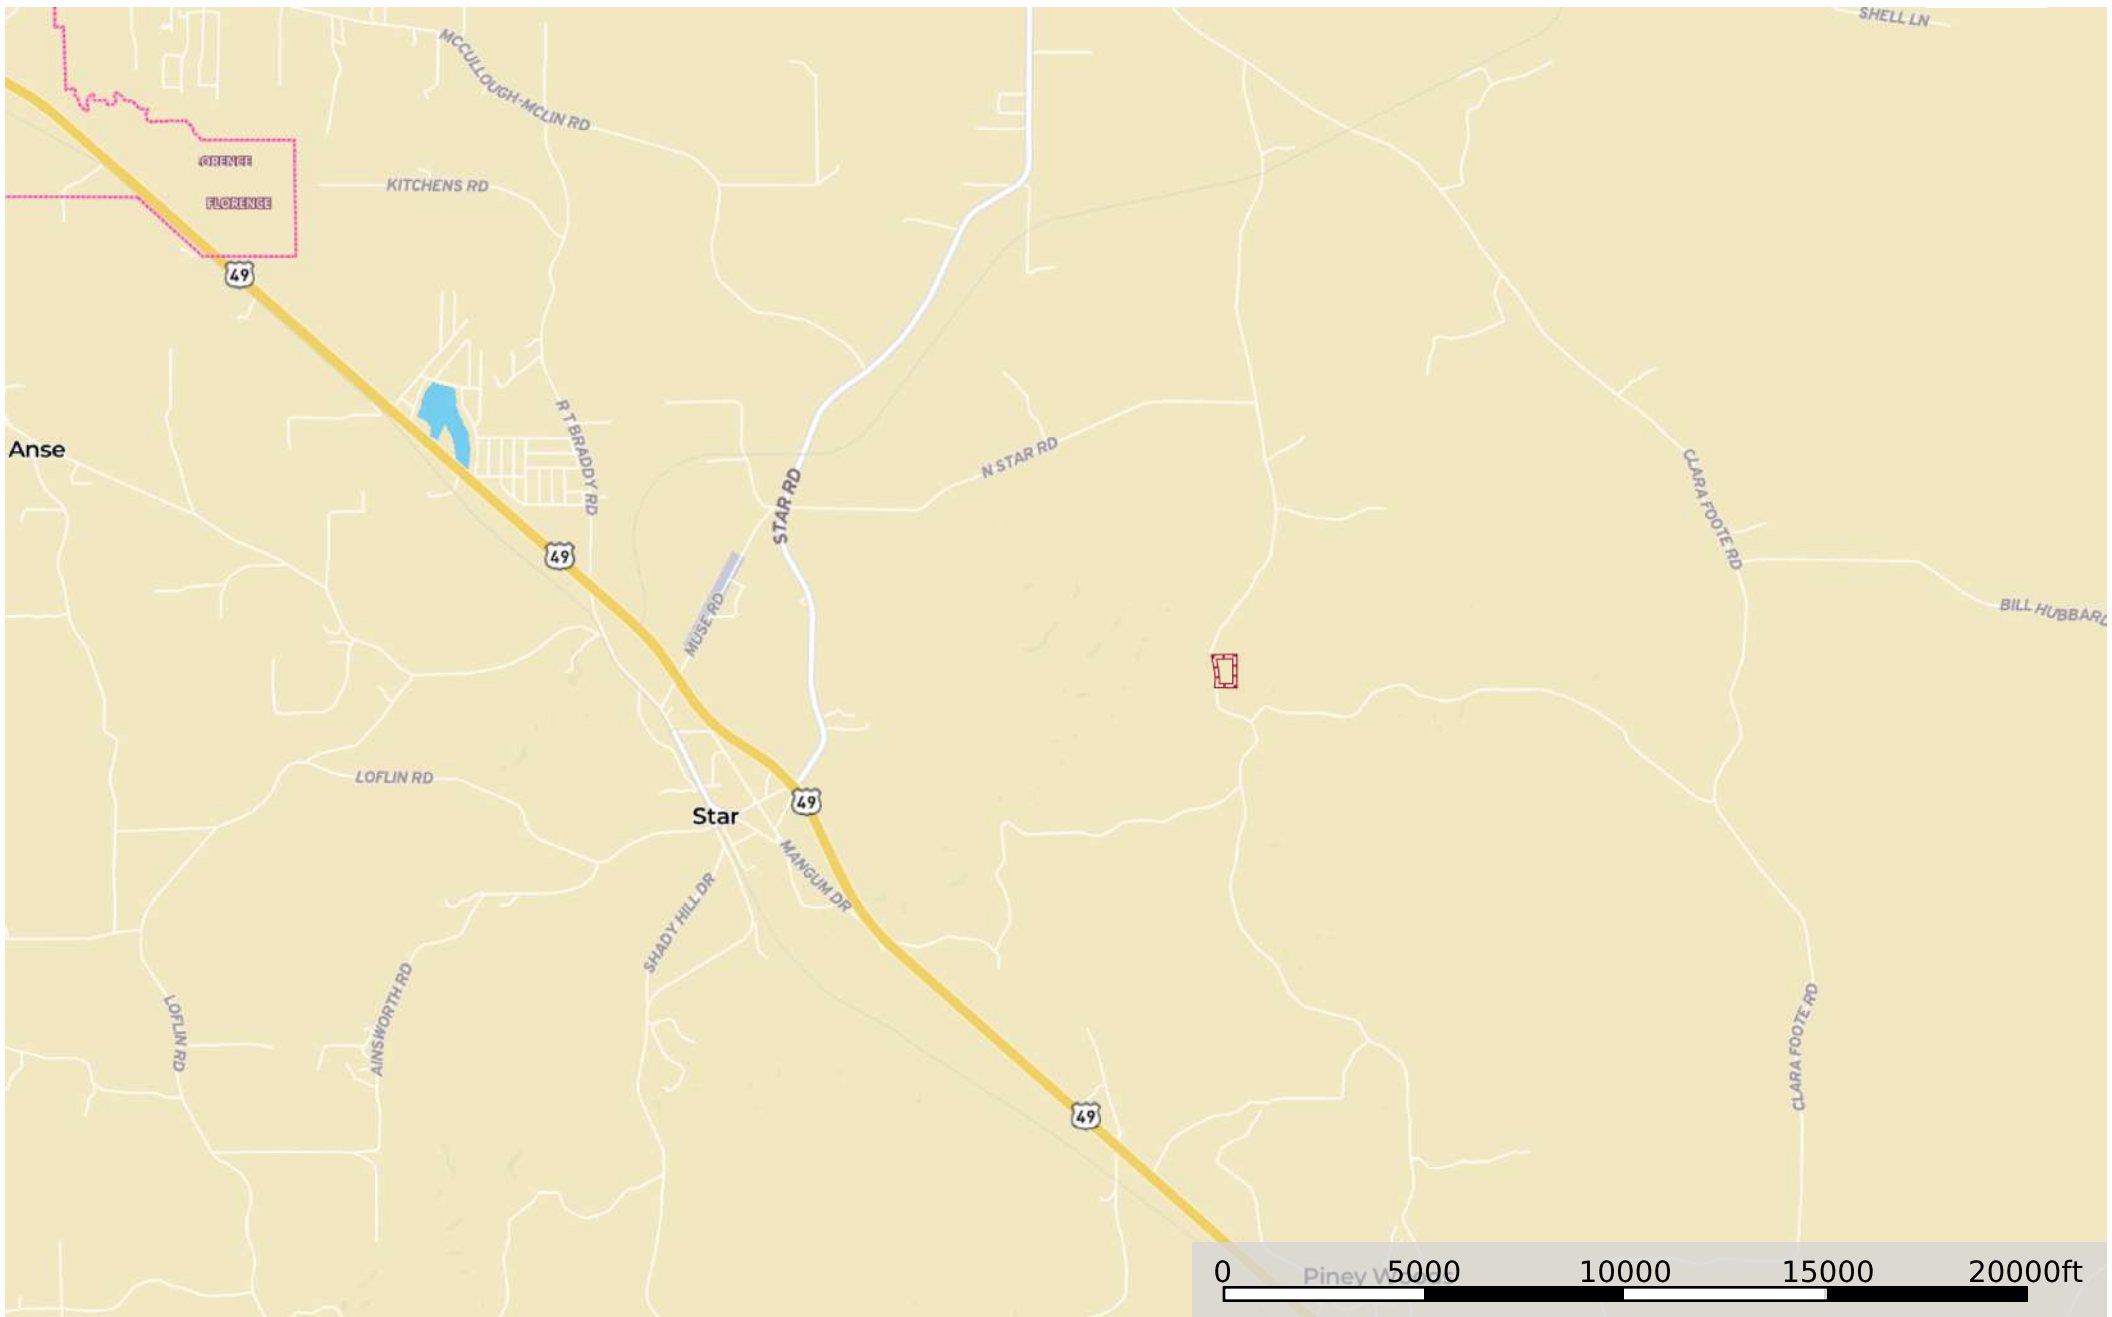

**Rankin 8 Lot 4 Henry Cannon Rd**  
Rankin County, Mississippi, 8 AC +/-

 Boundary

**Rankin 8 Lot 4 Henry Cannon Rd**  
Rankin County, Mississippi, 8 AC +/-

 Boundary

# Rankin 8 Lot 4 Henry Cannon Rd

Rankin County, Mississippi, 8 AC +/-

 Boundary