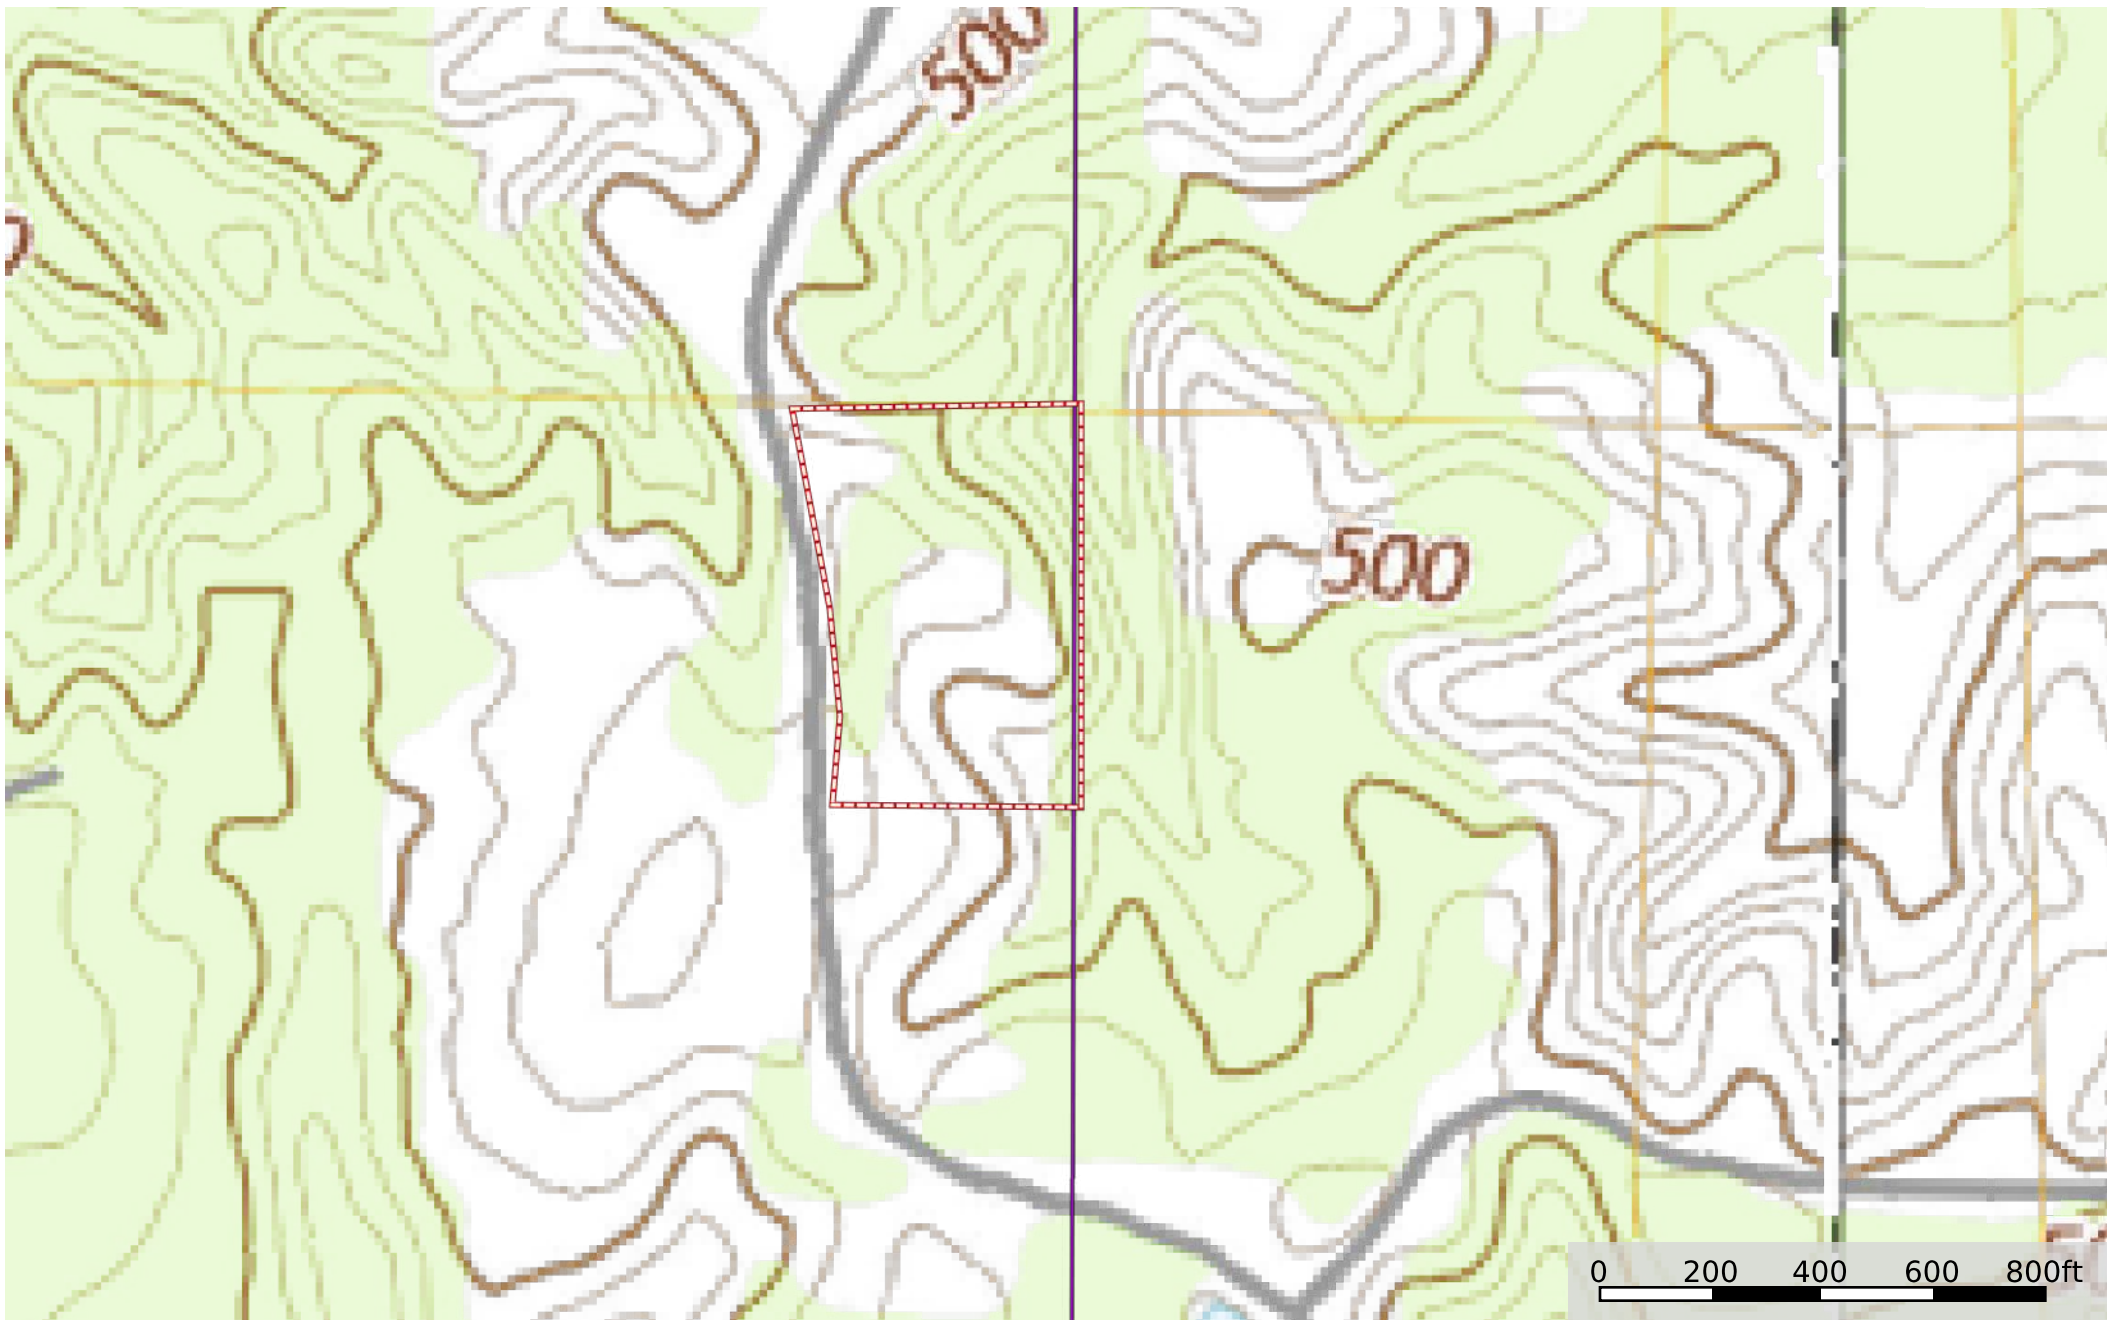

**Rankin 8 Lot 4 Henry Cannon Rd**  
Rankin County, Mississippi, 8 AC +/-

 Boundary

**Rankin 8 Lot 4 Henry Cannon Rd**  
Rankin County, Mississippi, 8 AC +/-

 Boundary

# Rankin 8 Lot 4 Henry Cannon Rd

Rankin County, Mississippi, 8 AC +/-

 Boundary