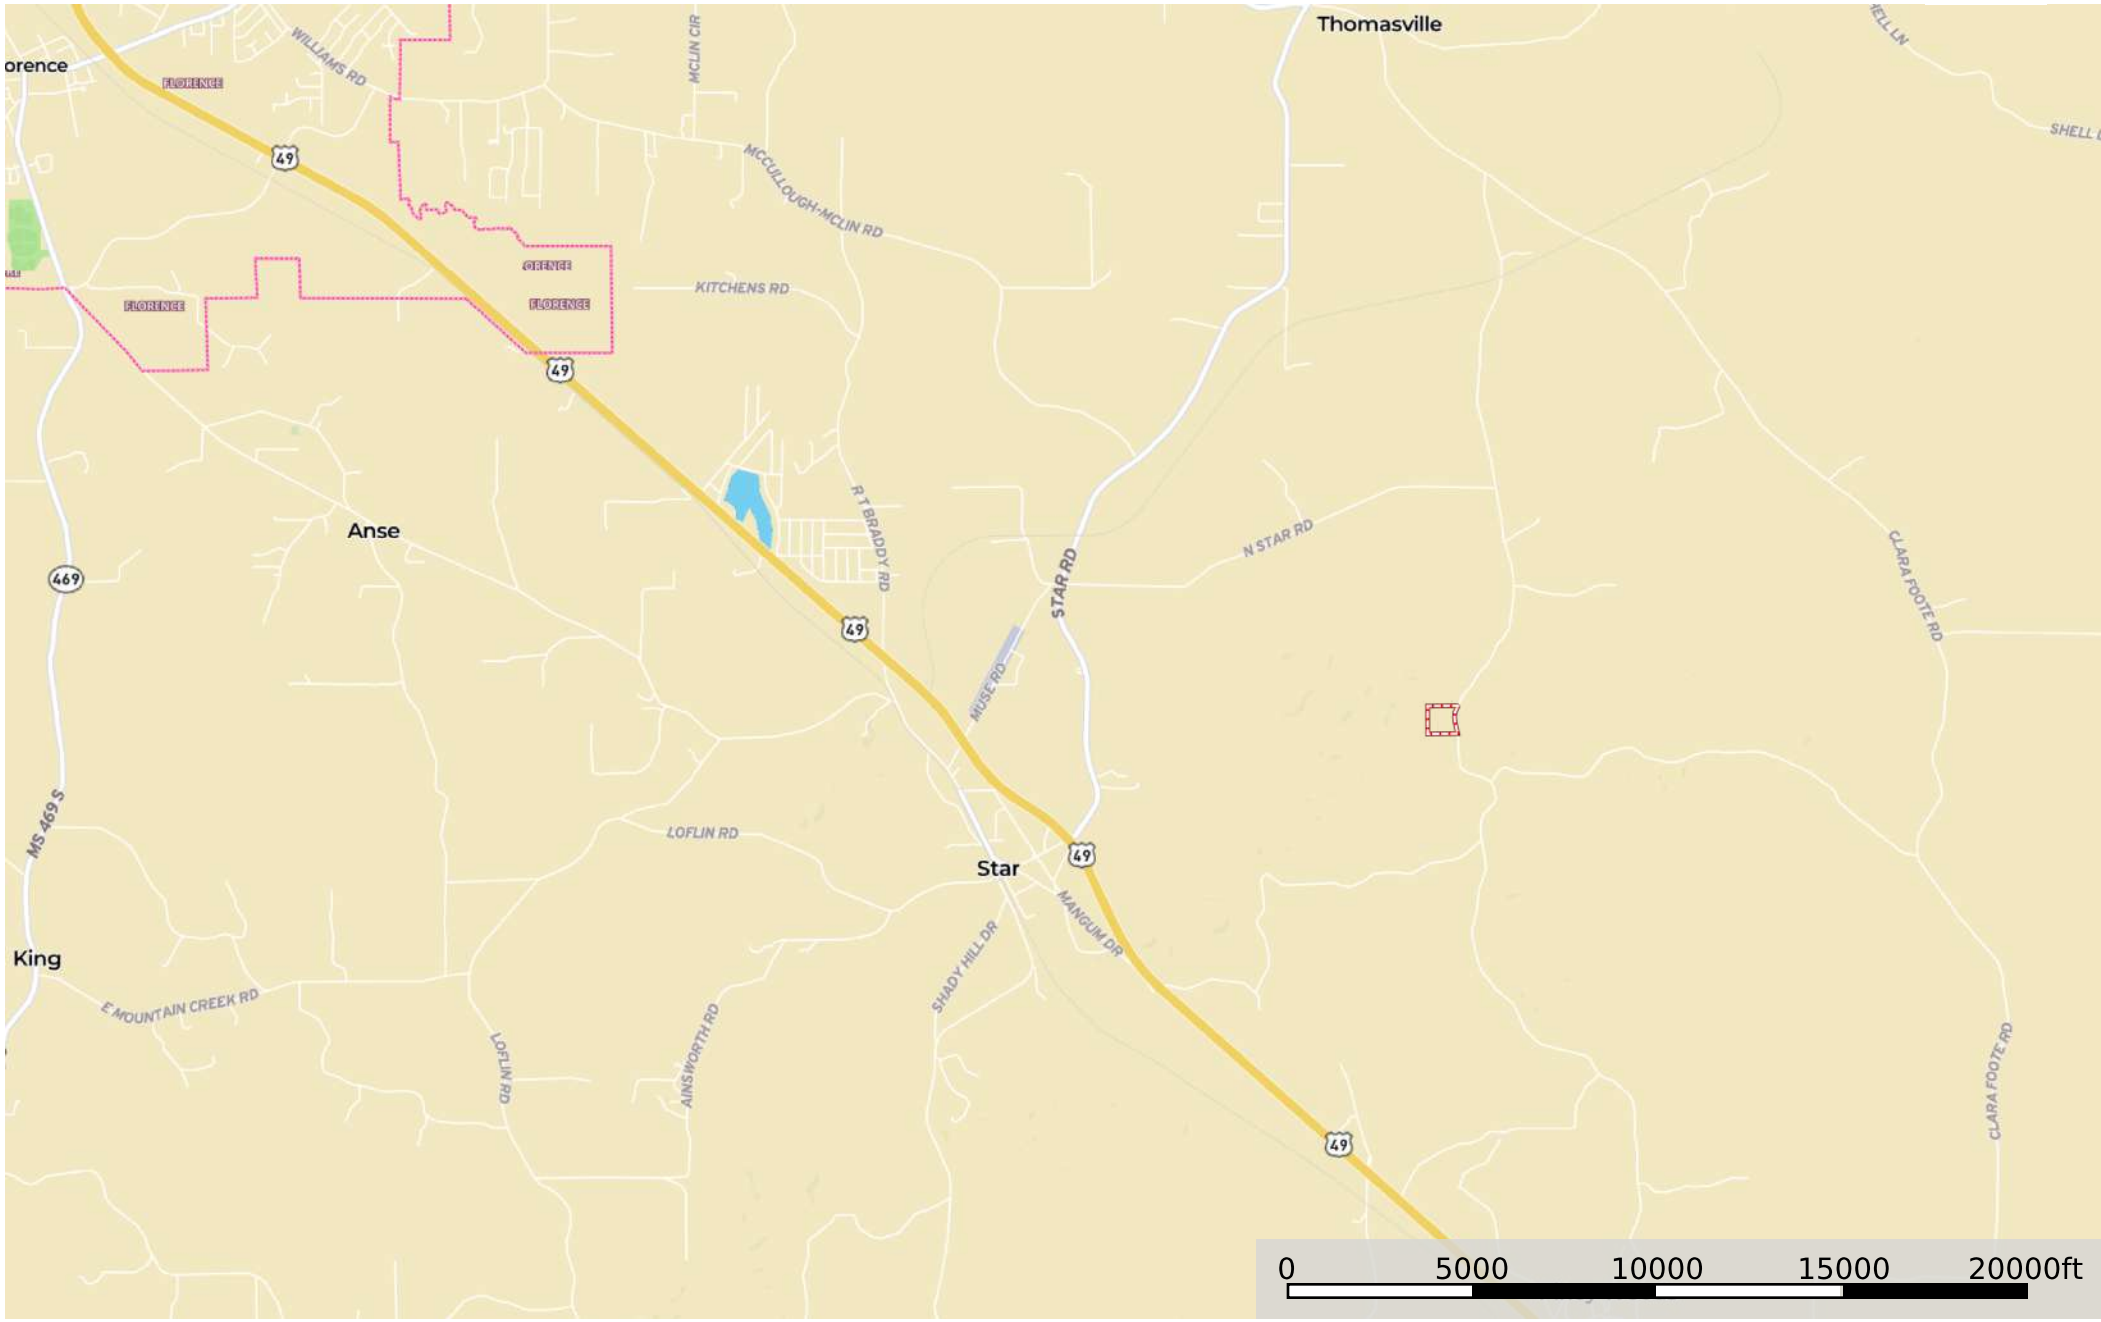

**Rankin 14 Lot 2 Henry Cannon Rd**  
Rankin County, Mississippi, 14 AC +/-

 Boundary

**Rankin 14 Lot 2 Henry Cannon Rd**  
Rankin County, Mississippi, 14 AC +/-

 Boundary

# Rankin 14 Lot 2 Henry Cannon Rd

Rankin County, Mississippi, 14 AC +/-

 Boundary