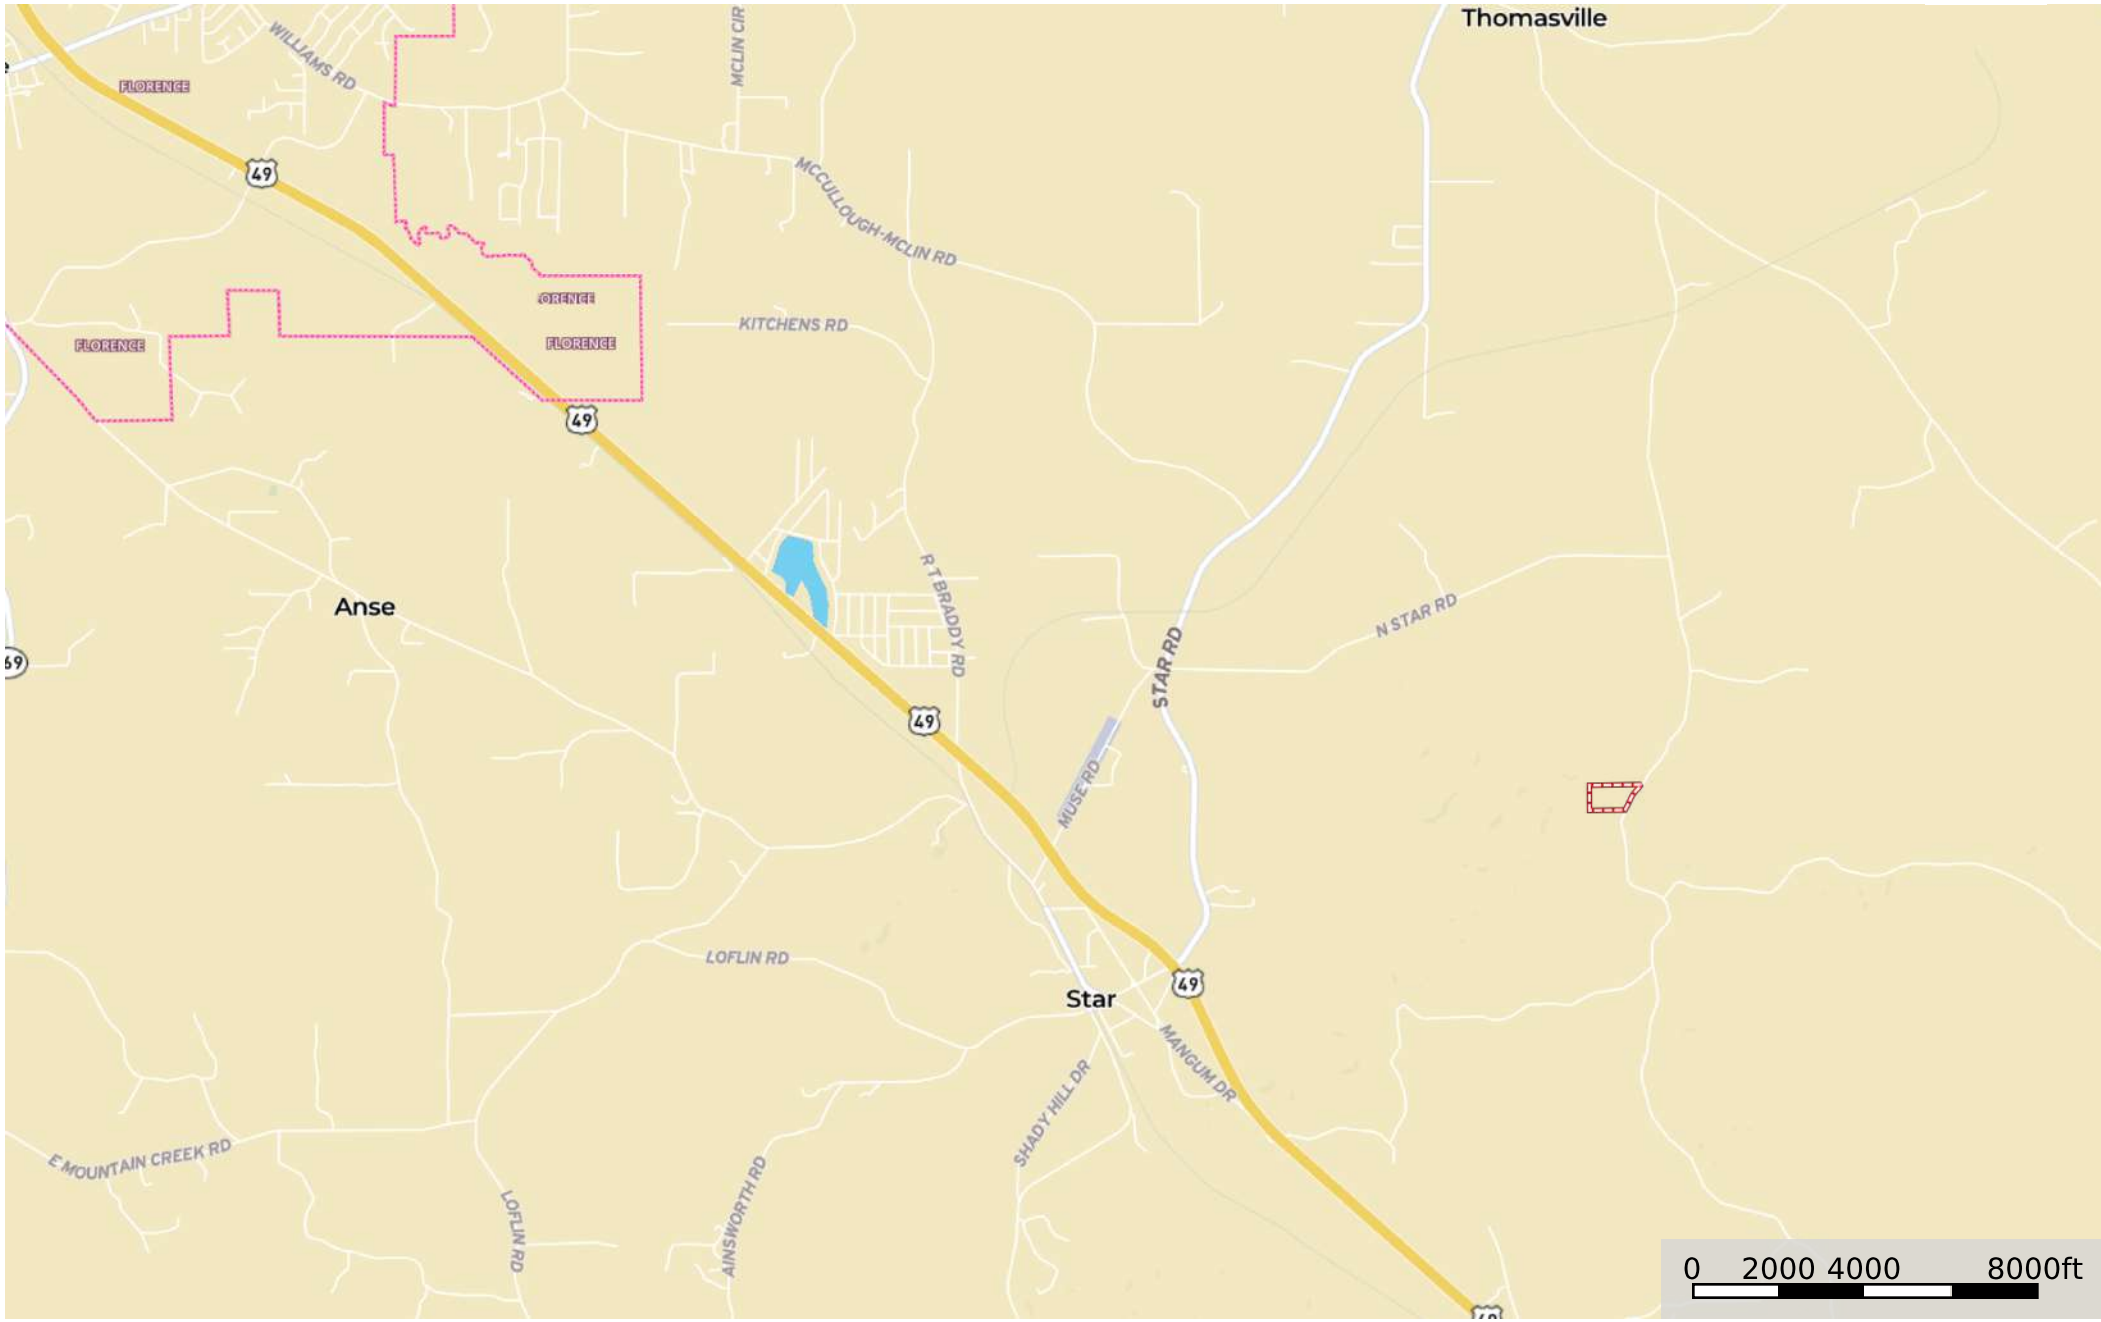

**Rankin 14 Lot 1 Henry Cannon Rd**  
Rankin County, Mississippi, 54 AC +/-

 Boundary

**Rankin 14 Lot 1 Henry Cannon Rd**  
Rankin County, Mississippi, 54 AC +/-

 Boundary

# Rankin 14 Lot 1 Henry Cannon Rd

Rankin County, Mississippi, 54 AC +/-

 Boundary