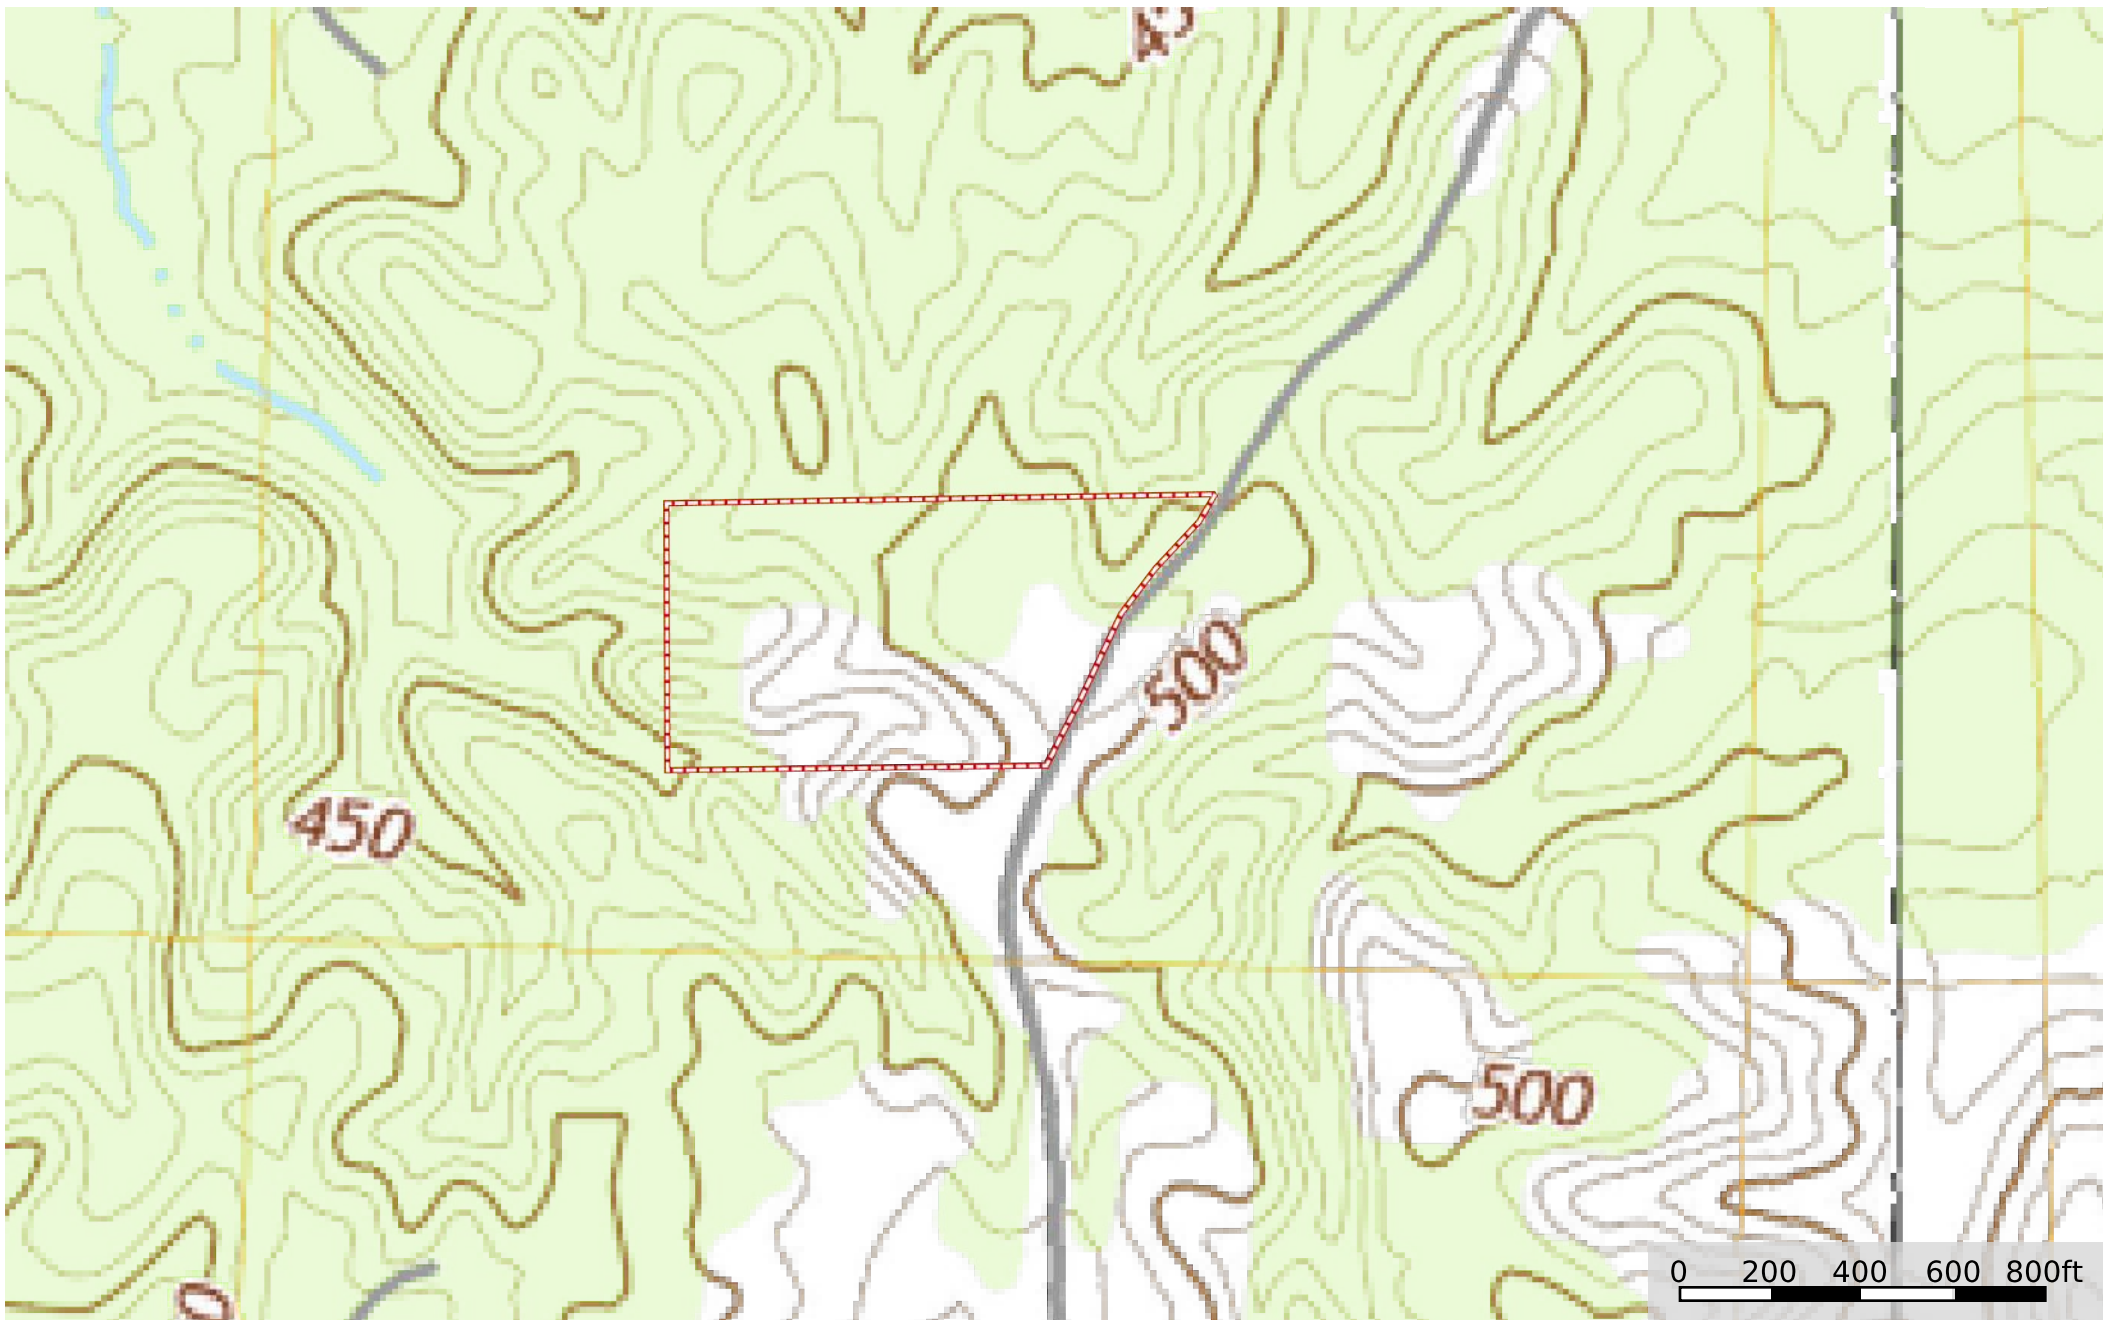

**Rankin 14 Lot 1 Henry Cannon Rd**  
Rankin County, Mississippi, 54 AC +/-

 Boundary

**Rankin 14 Lot 1 Henry Cannon Rd**  
Rankin County, Mississippi, 54 AC +/-

 Boundary

# Rankin 14 Lot 1 Henry Cannon Rd

Rankin County, Mississippi, 54 AC +/-

 Boundary