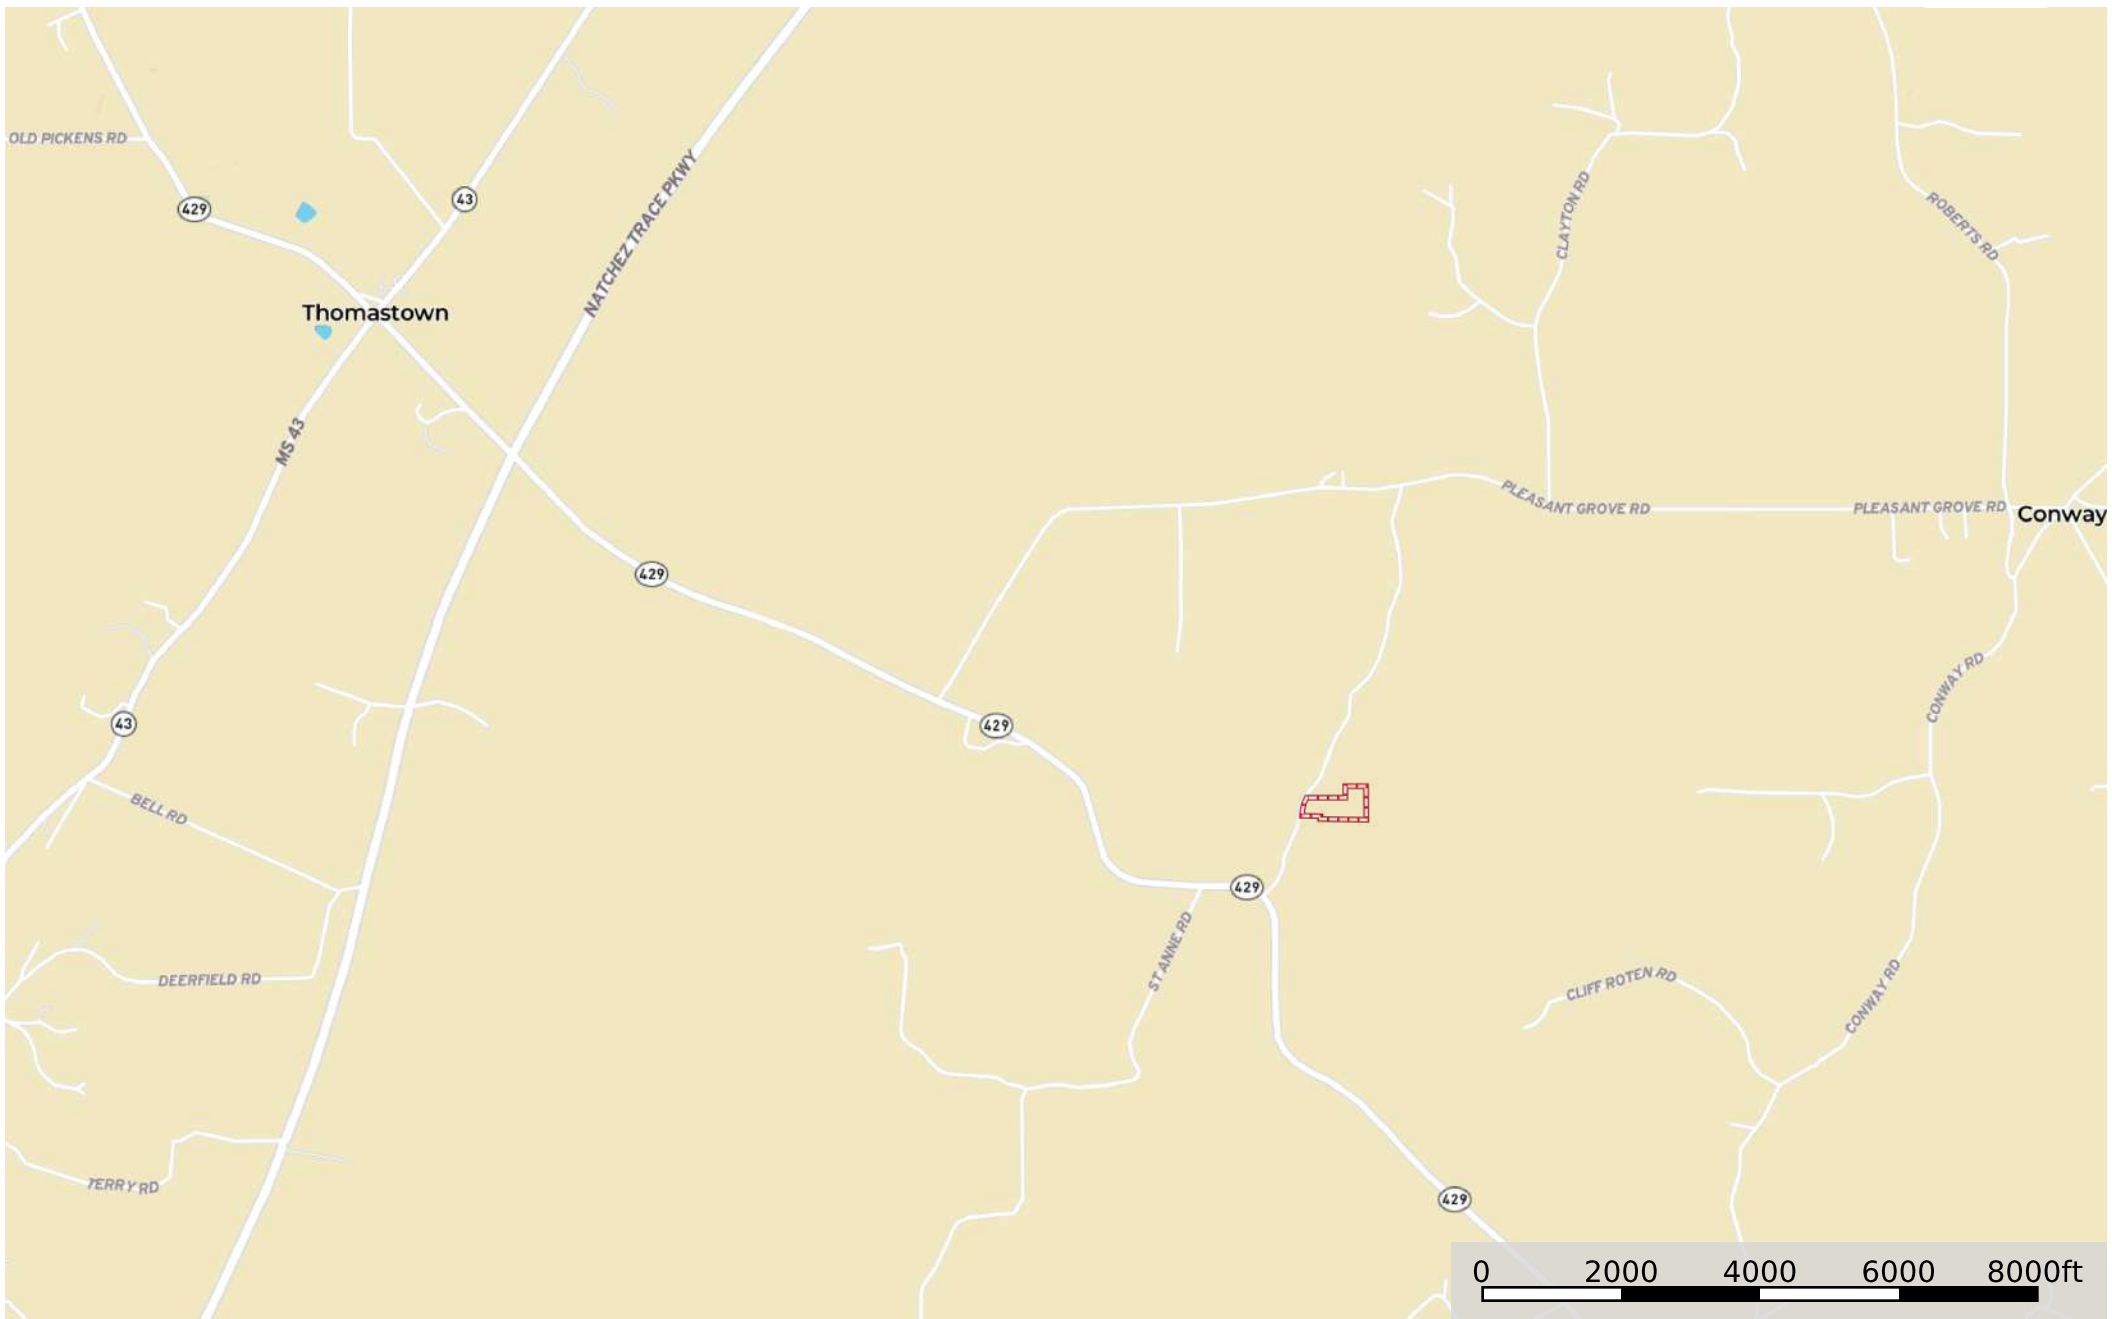

**Leake 7.4 Revere Rd**  
Leake County, Mississippi, 7.4 AC +/-

 Boundary

**Leake 7.4 Revere Rd**  
Leake County, Mississippi, 7.4 AC +/-

 Boundary

# Leake 7.4 Revere Rd

Leake County, Mississippi, 7.4 AC +/-

 Boundary