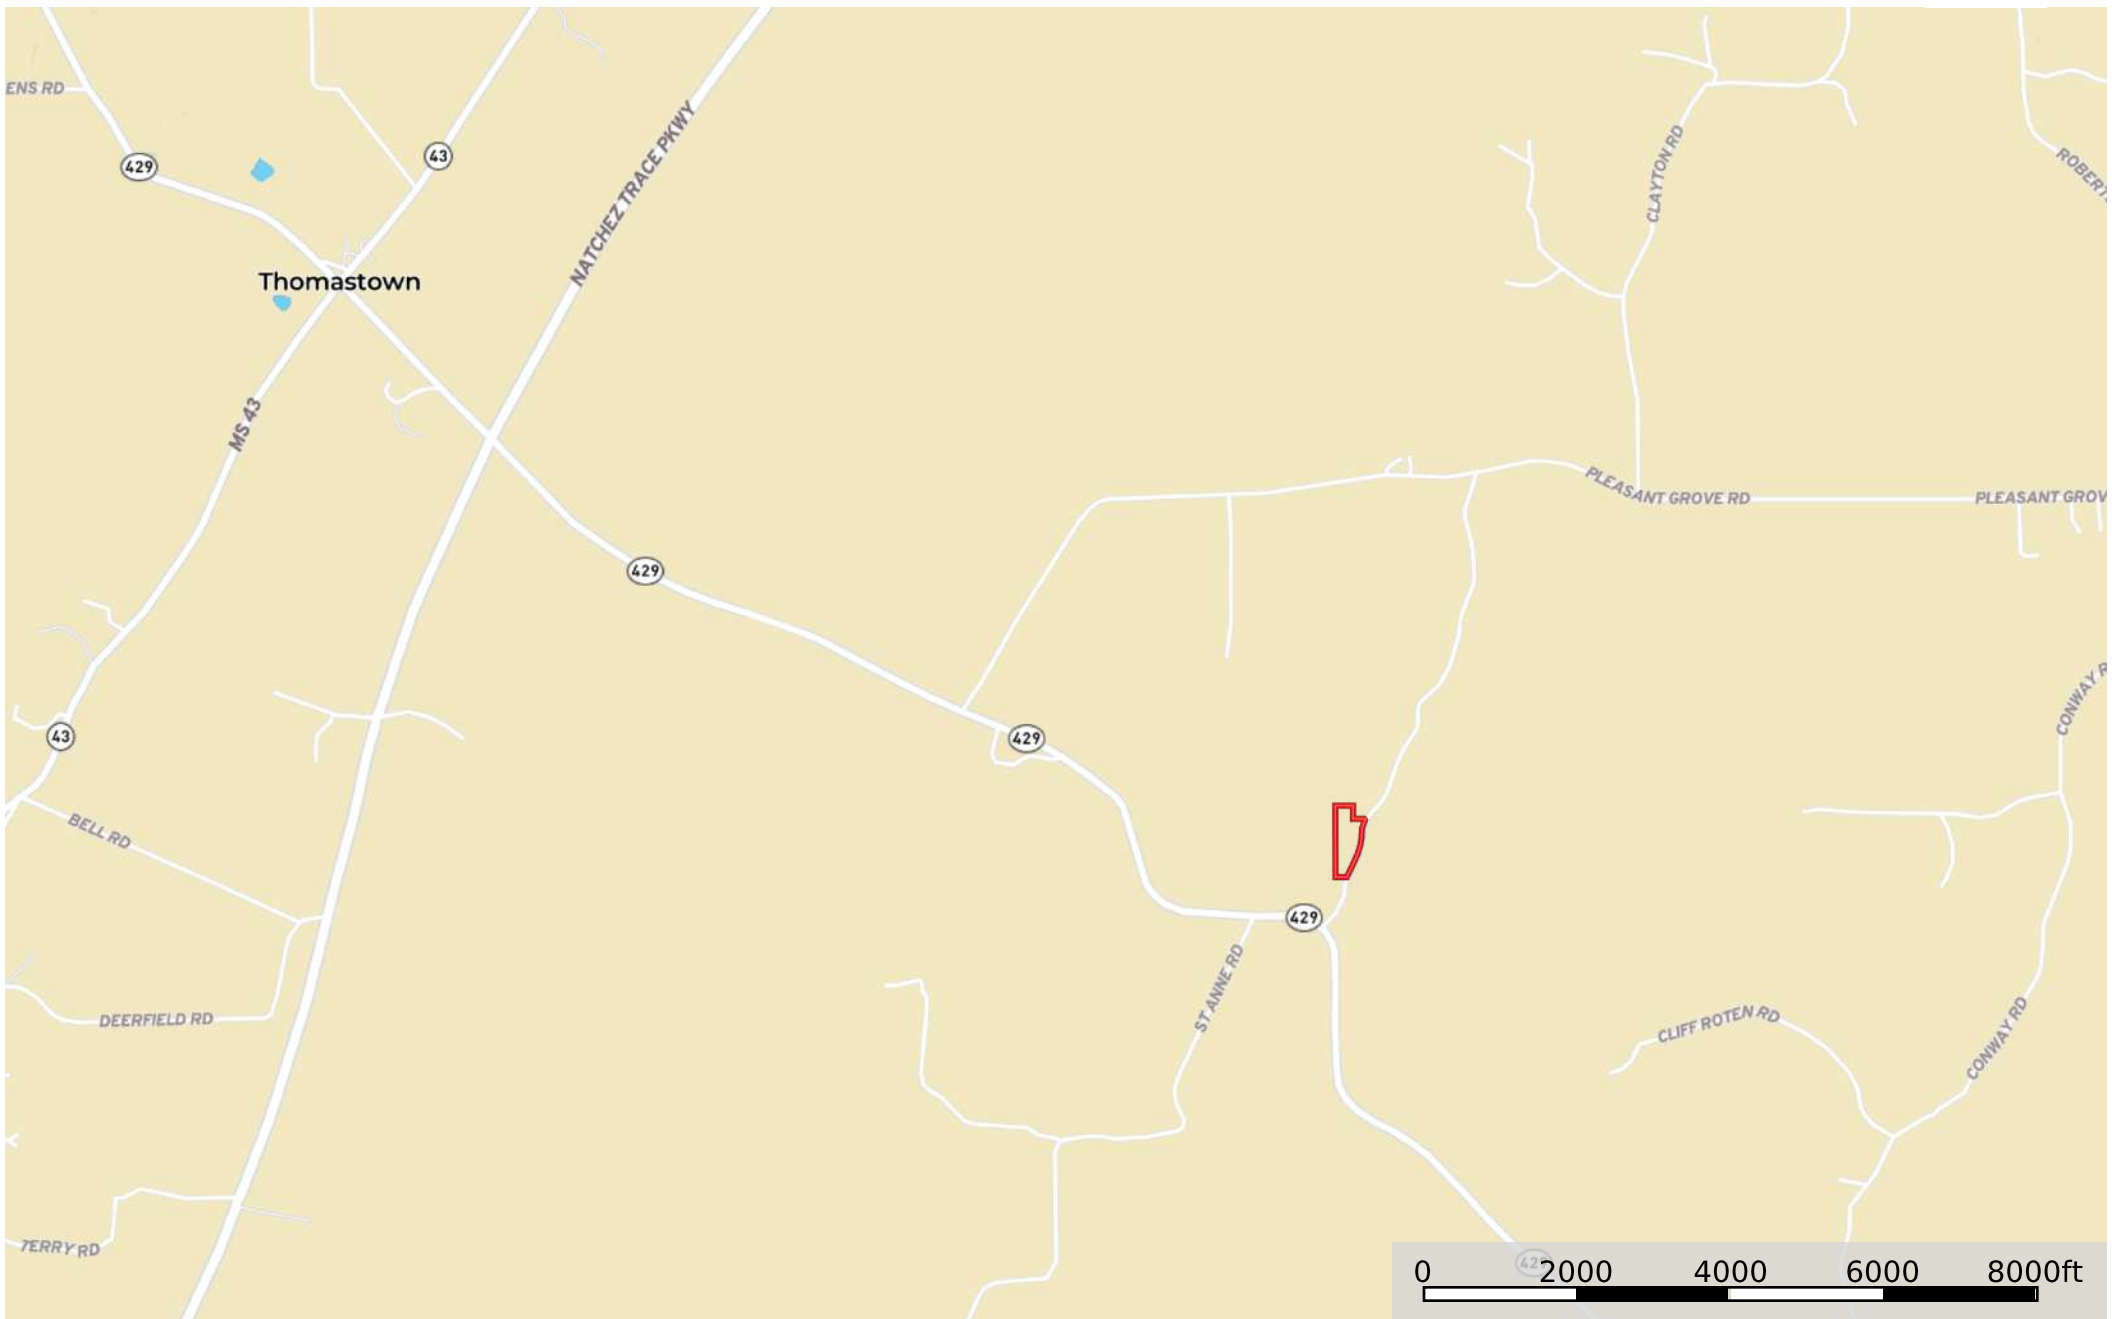

**Leake 5.5 Revere Rd**  
Leake County, Mississippi, 5.5 AC +/-

 Boundary

**Leake 5.5 Revere Rd**  
Leake County, Mississippi, 5.5 AC +/-

 Boundary

# Leake 5.5 Revere Rd

Leake County, Mississippi, 5.5 AC +/-

Boundary