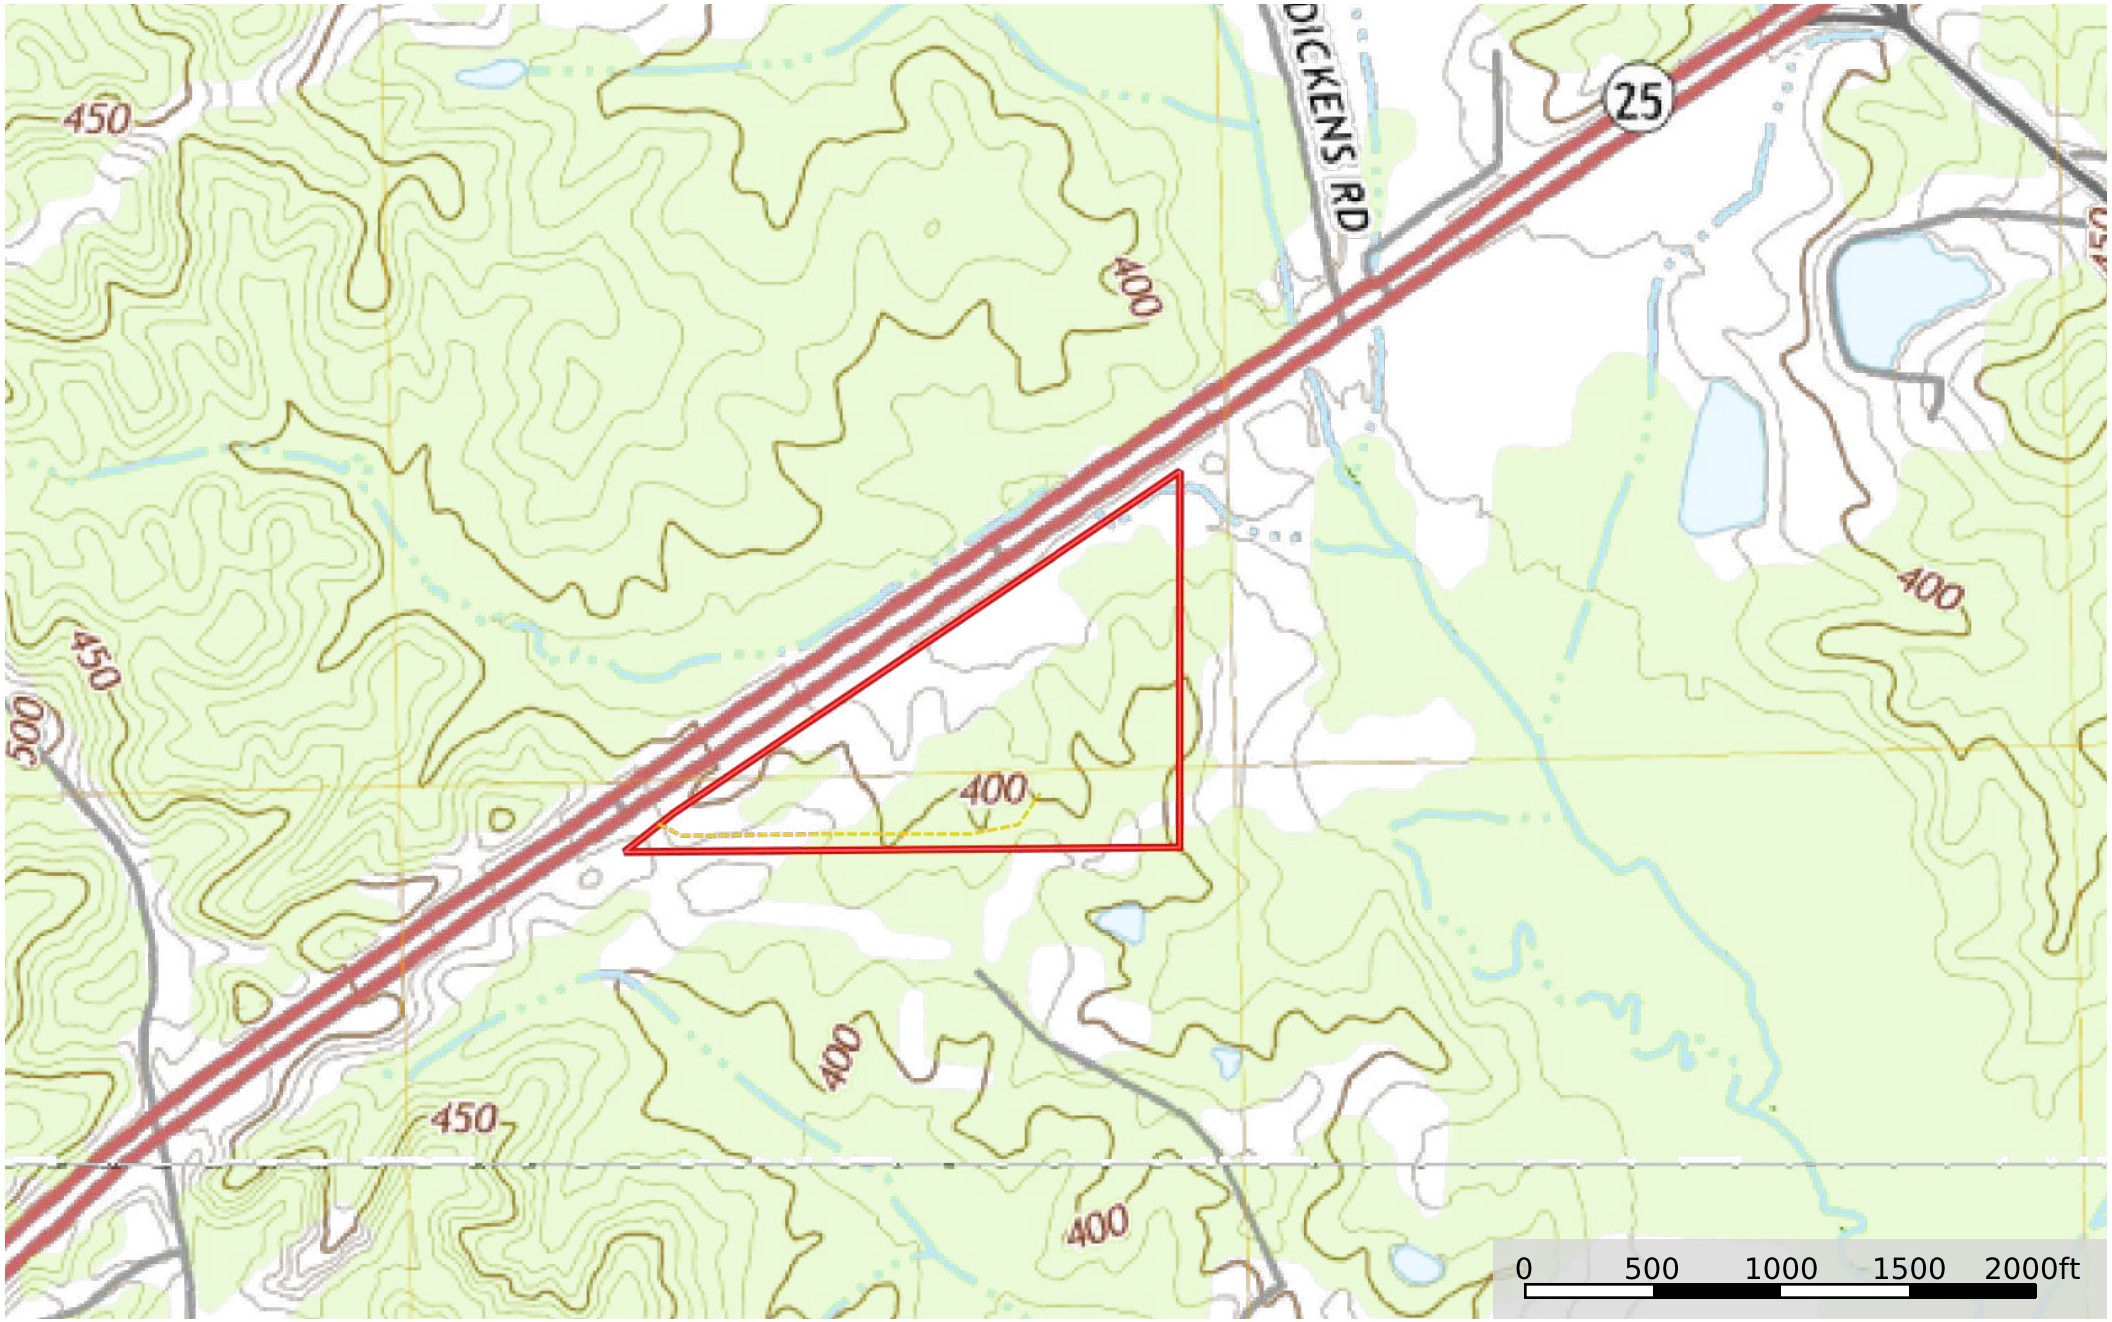

# Leake 41 Hwy 25

Leake County, Mississippi, 41 AC +/-

--- Road / Trail    □ Boundary

**Leake 41 Hwy 25**  
Leake County, Mississippi, 41 AC +/-

--- Road / Trail    □ Boundary

# Leake 41 Hwy 25

Leake County, Mississippi, 41 AC +/-

--- Road / Trail    □ Boundary