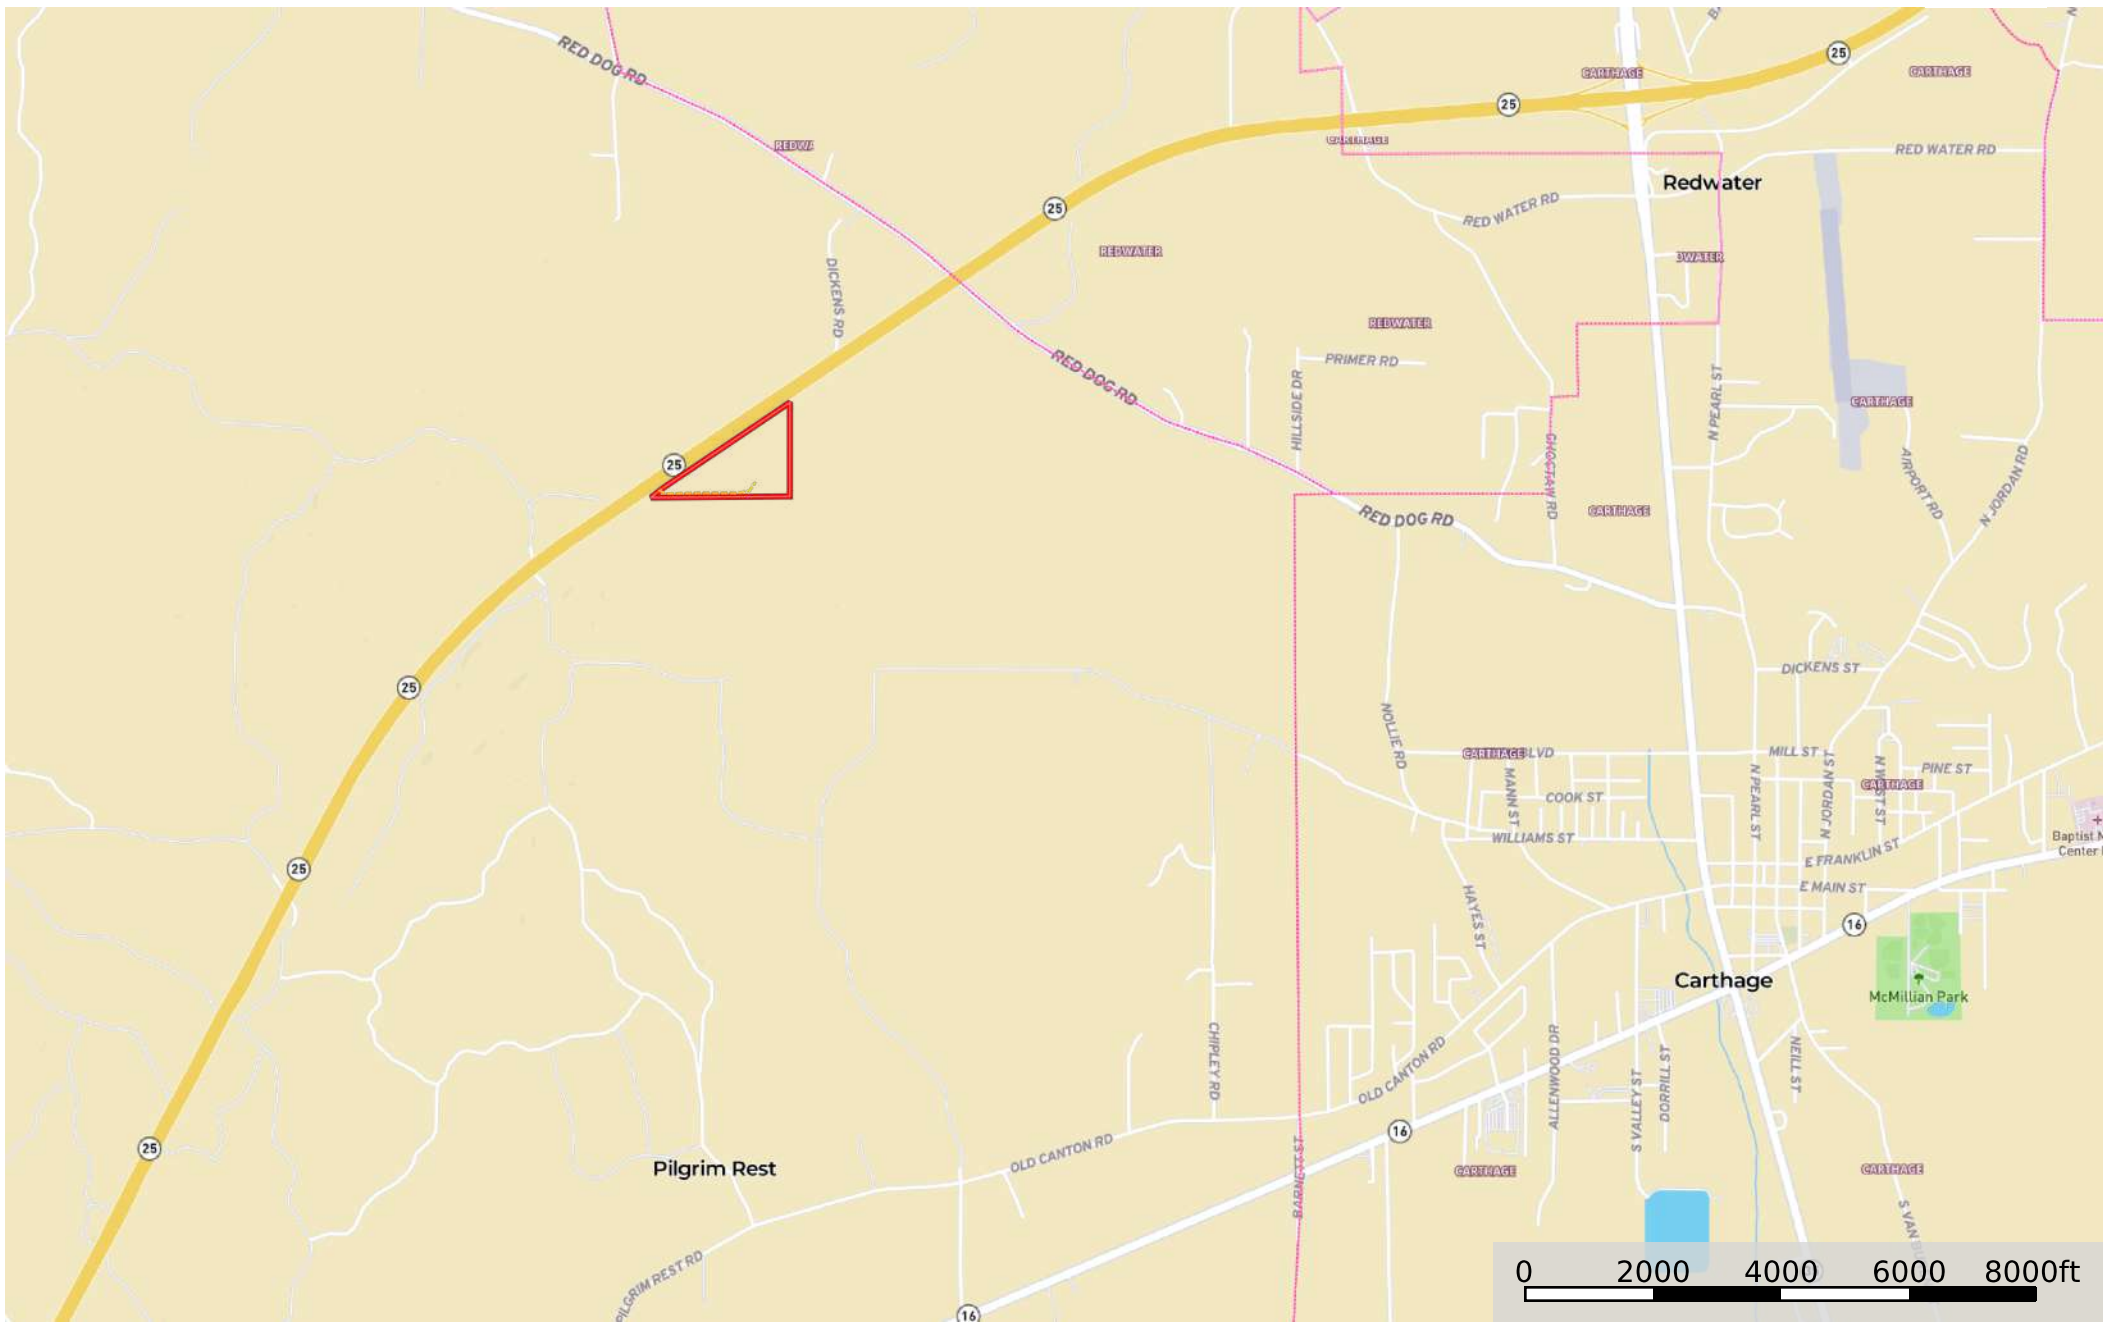

# Leake 41 Hwy 25

Leake County, Mississippi, 41 AC +/-

--- Road / Trail    □ Boundary

**Leake 41 Hwy 25**  
Leake County, Mississippi, 41 AC +/-

--- Road / Trail    □ Boundary

# Leake 41 Hwy 25

Leake County, Mississippi, 41 AC +/-

--- Road / Trail    □ Boundary