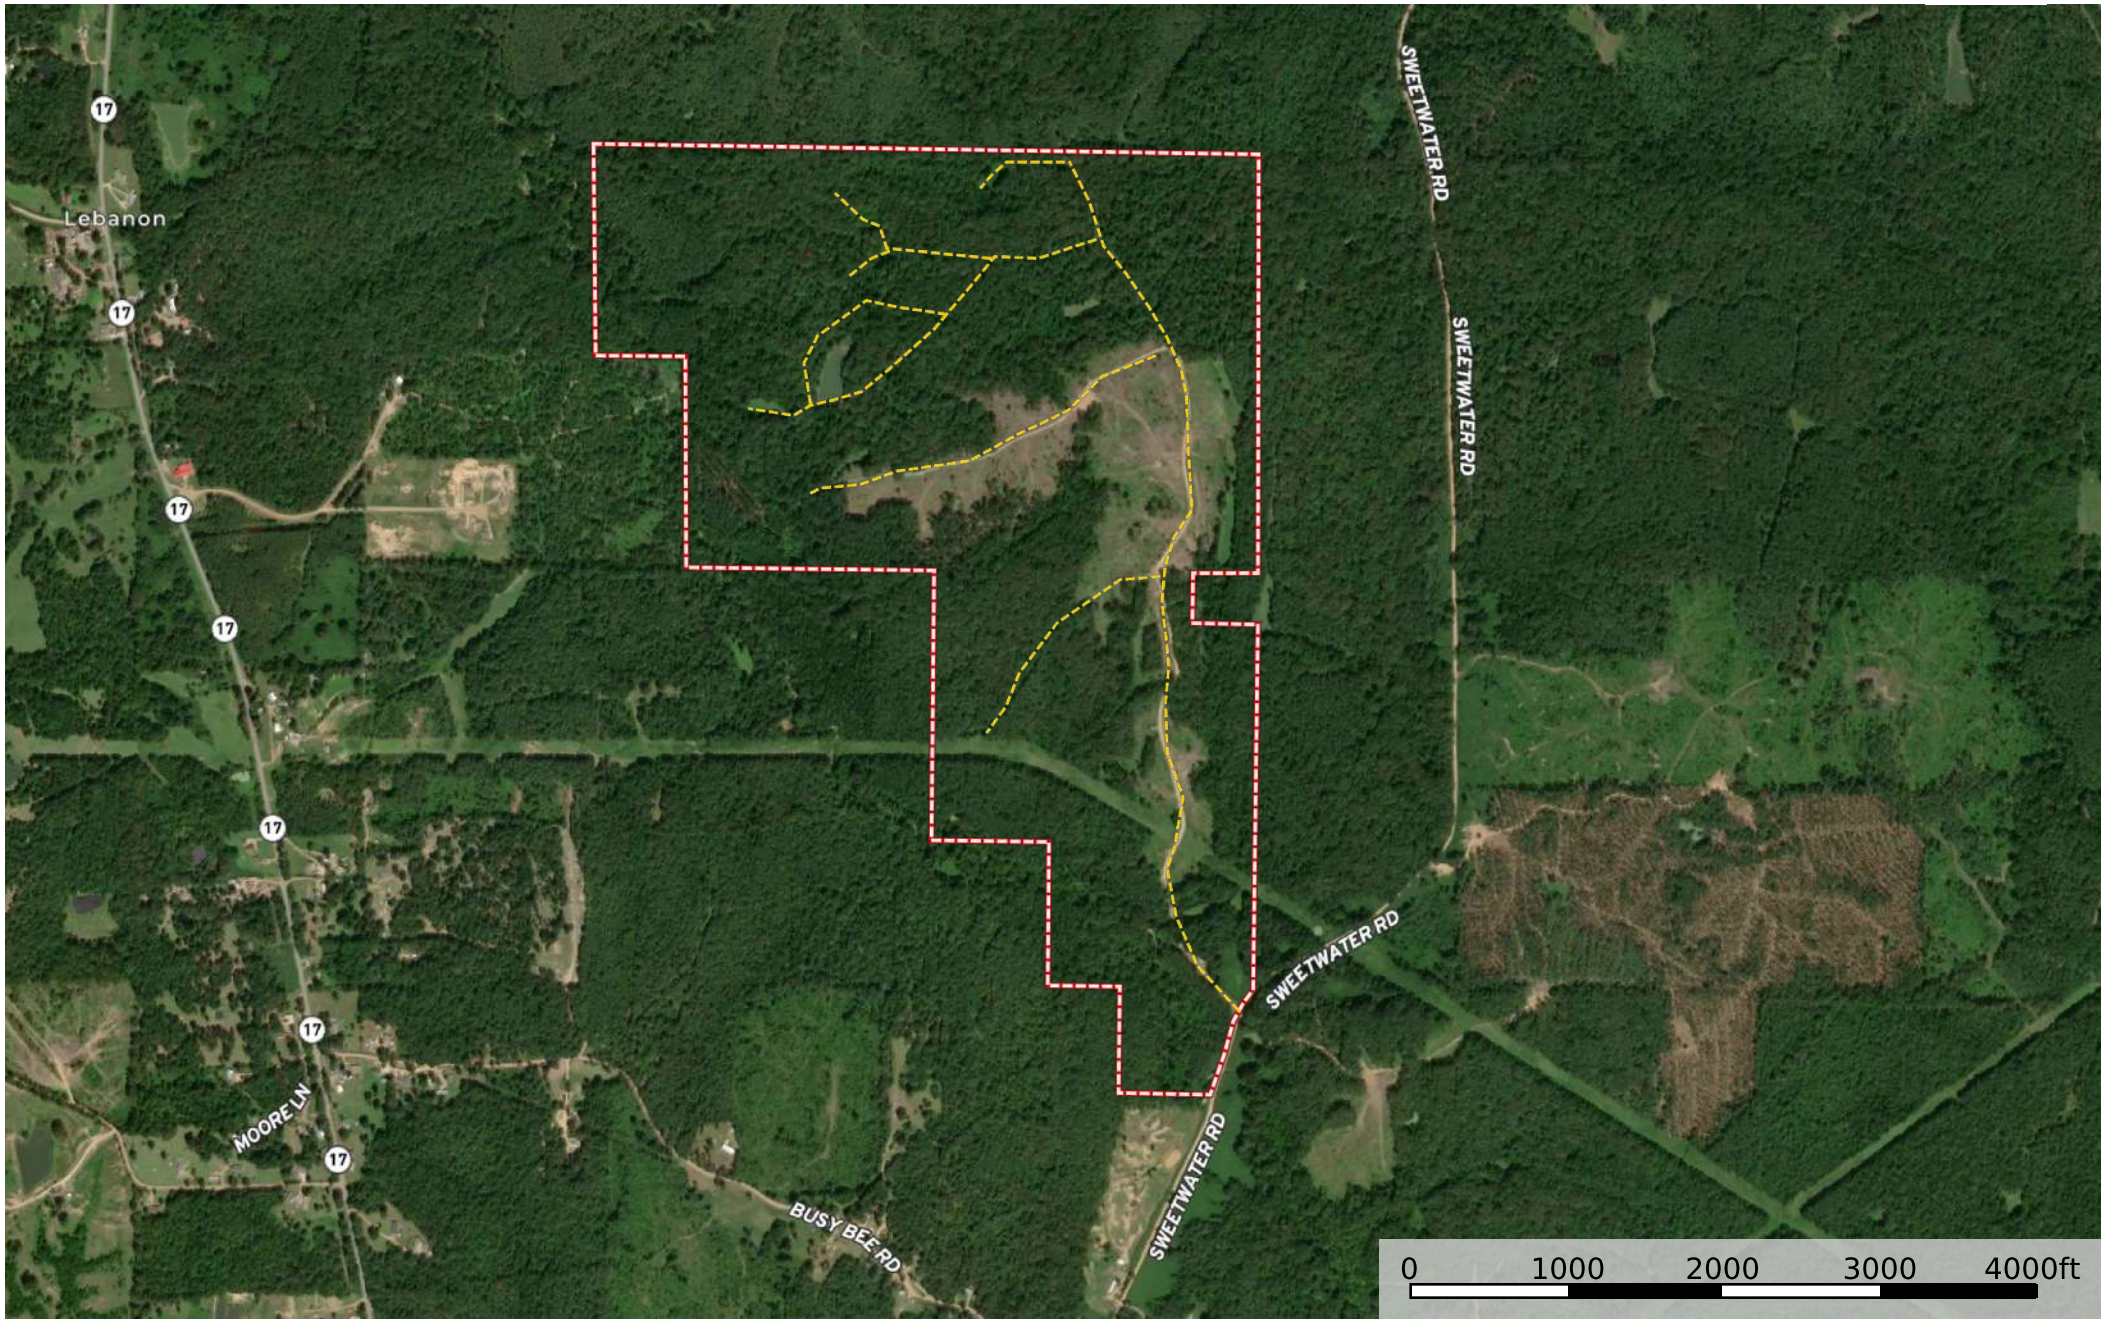

# Holmes 362 Sweetwater Rd

Holmes County, Mississippi, 362 AC +/-

--- Road / Trail    □ Boundary