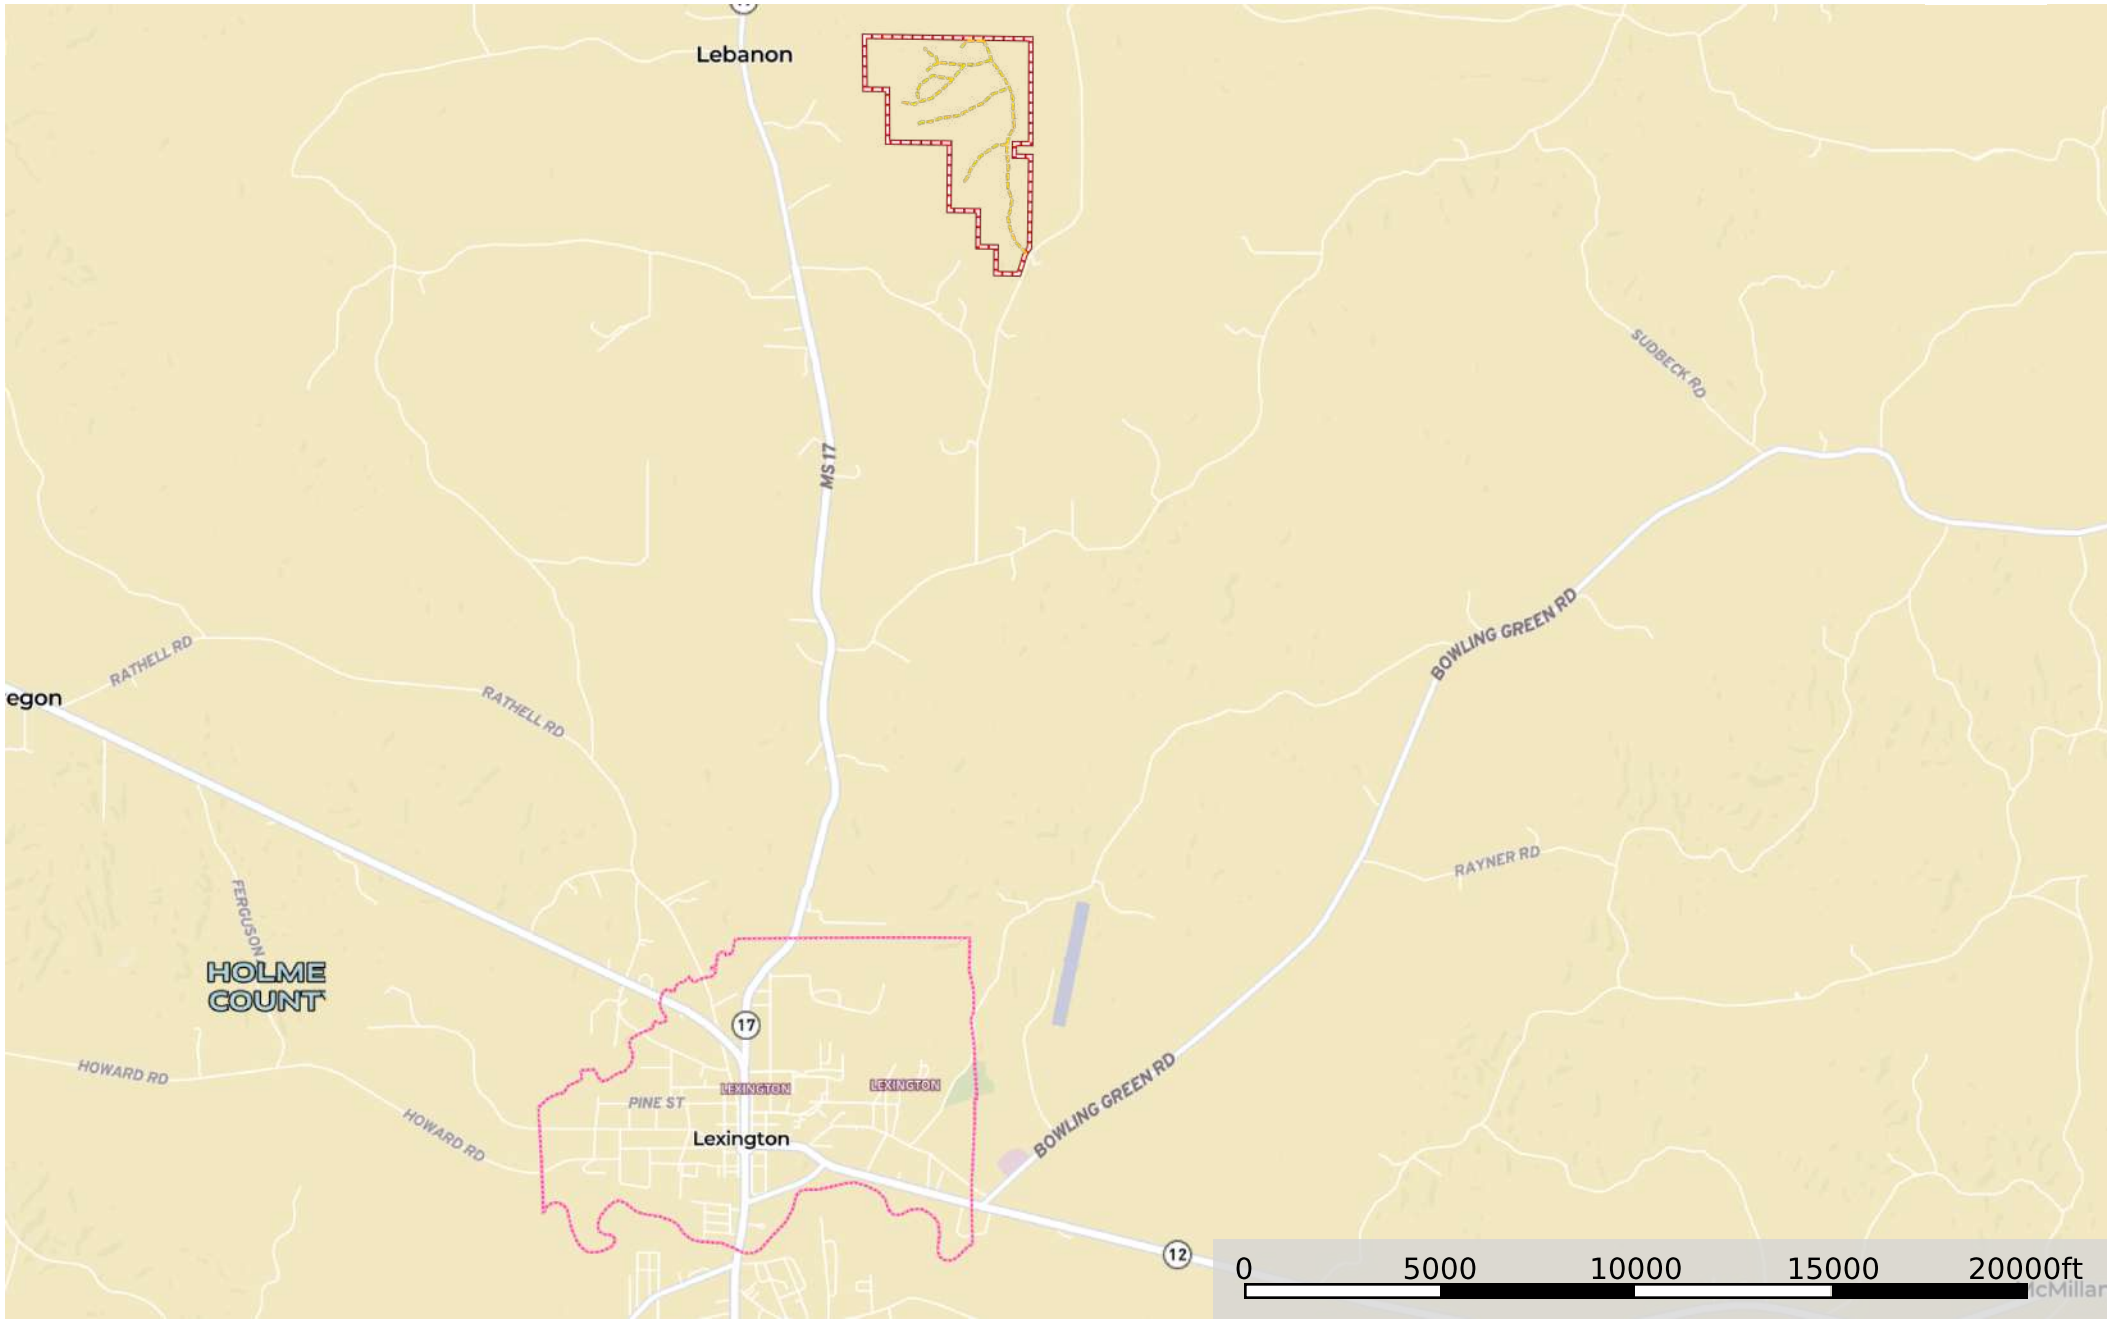

# Holmes 362 Sweetwater Rd

Holmes County, Mississippi, 362 AC +/-

--- Road / Trail    □ Boundary