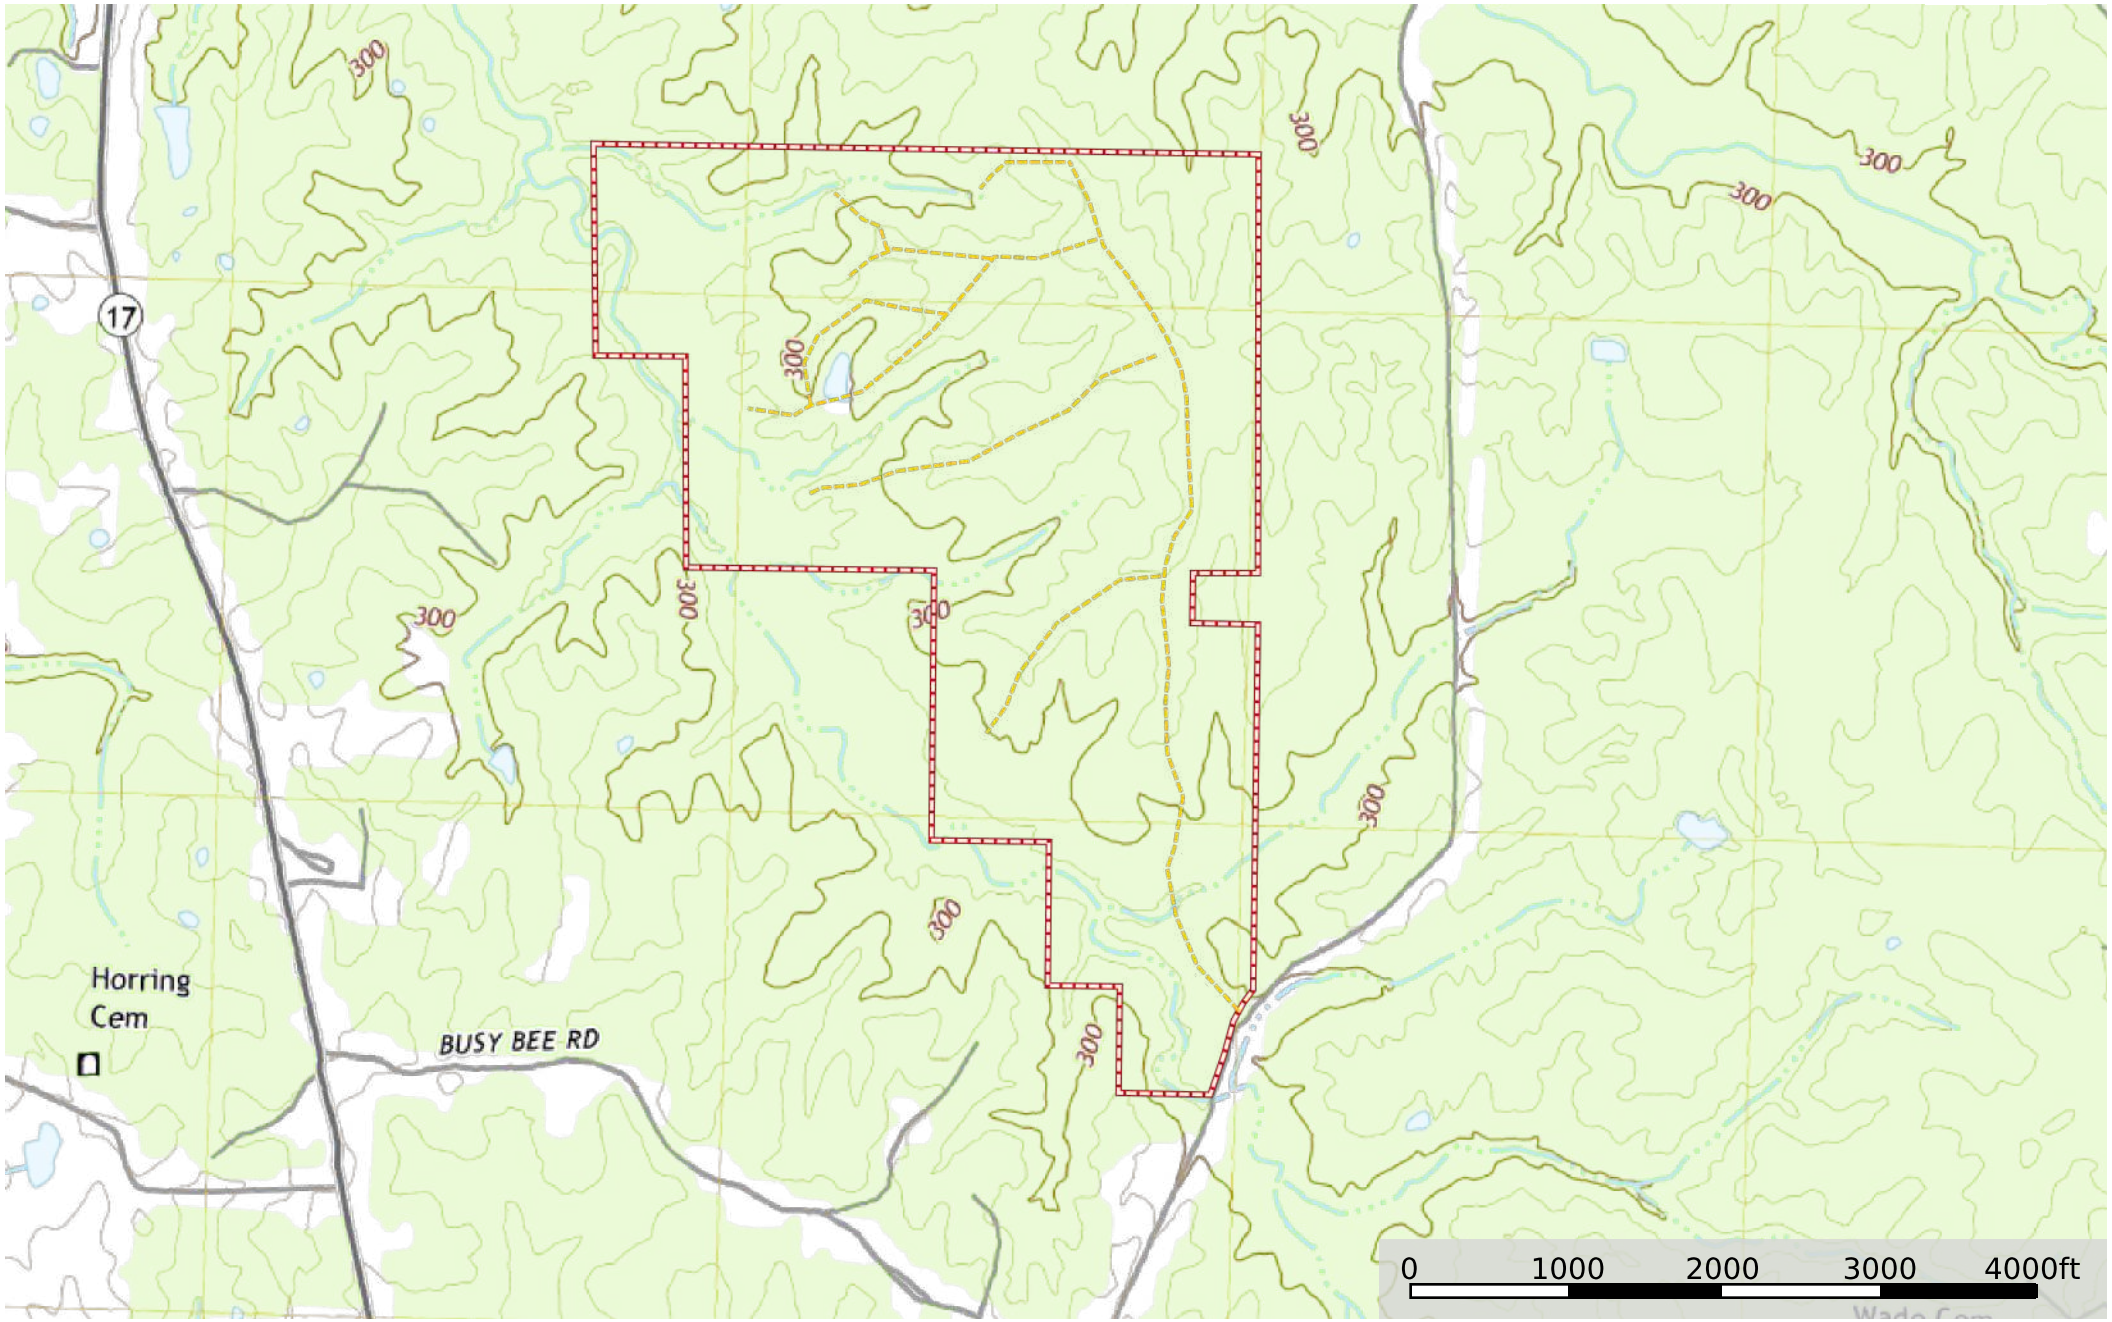

# Holmes 362 Sweetwater Rd

Holmes County, Mississippi, 362 AC +/-

--- Road / Trail    □ Boundary