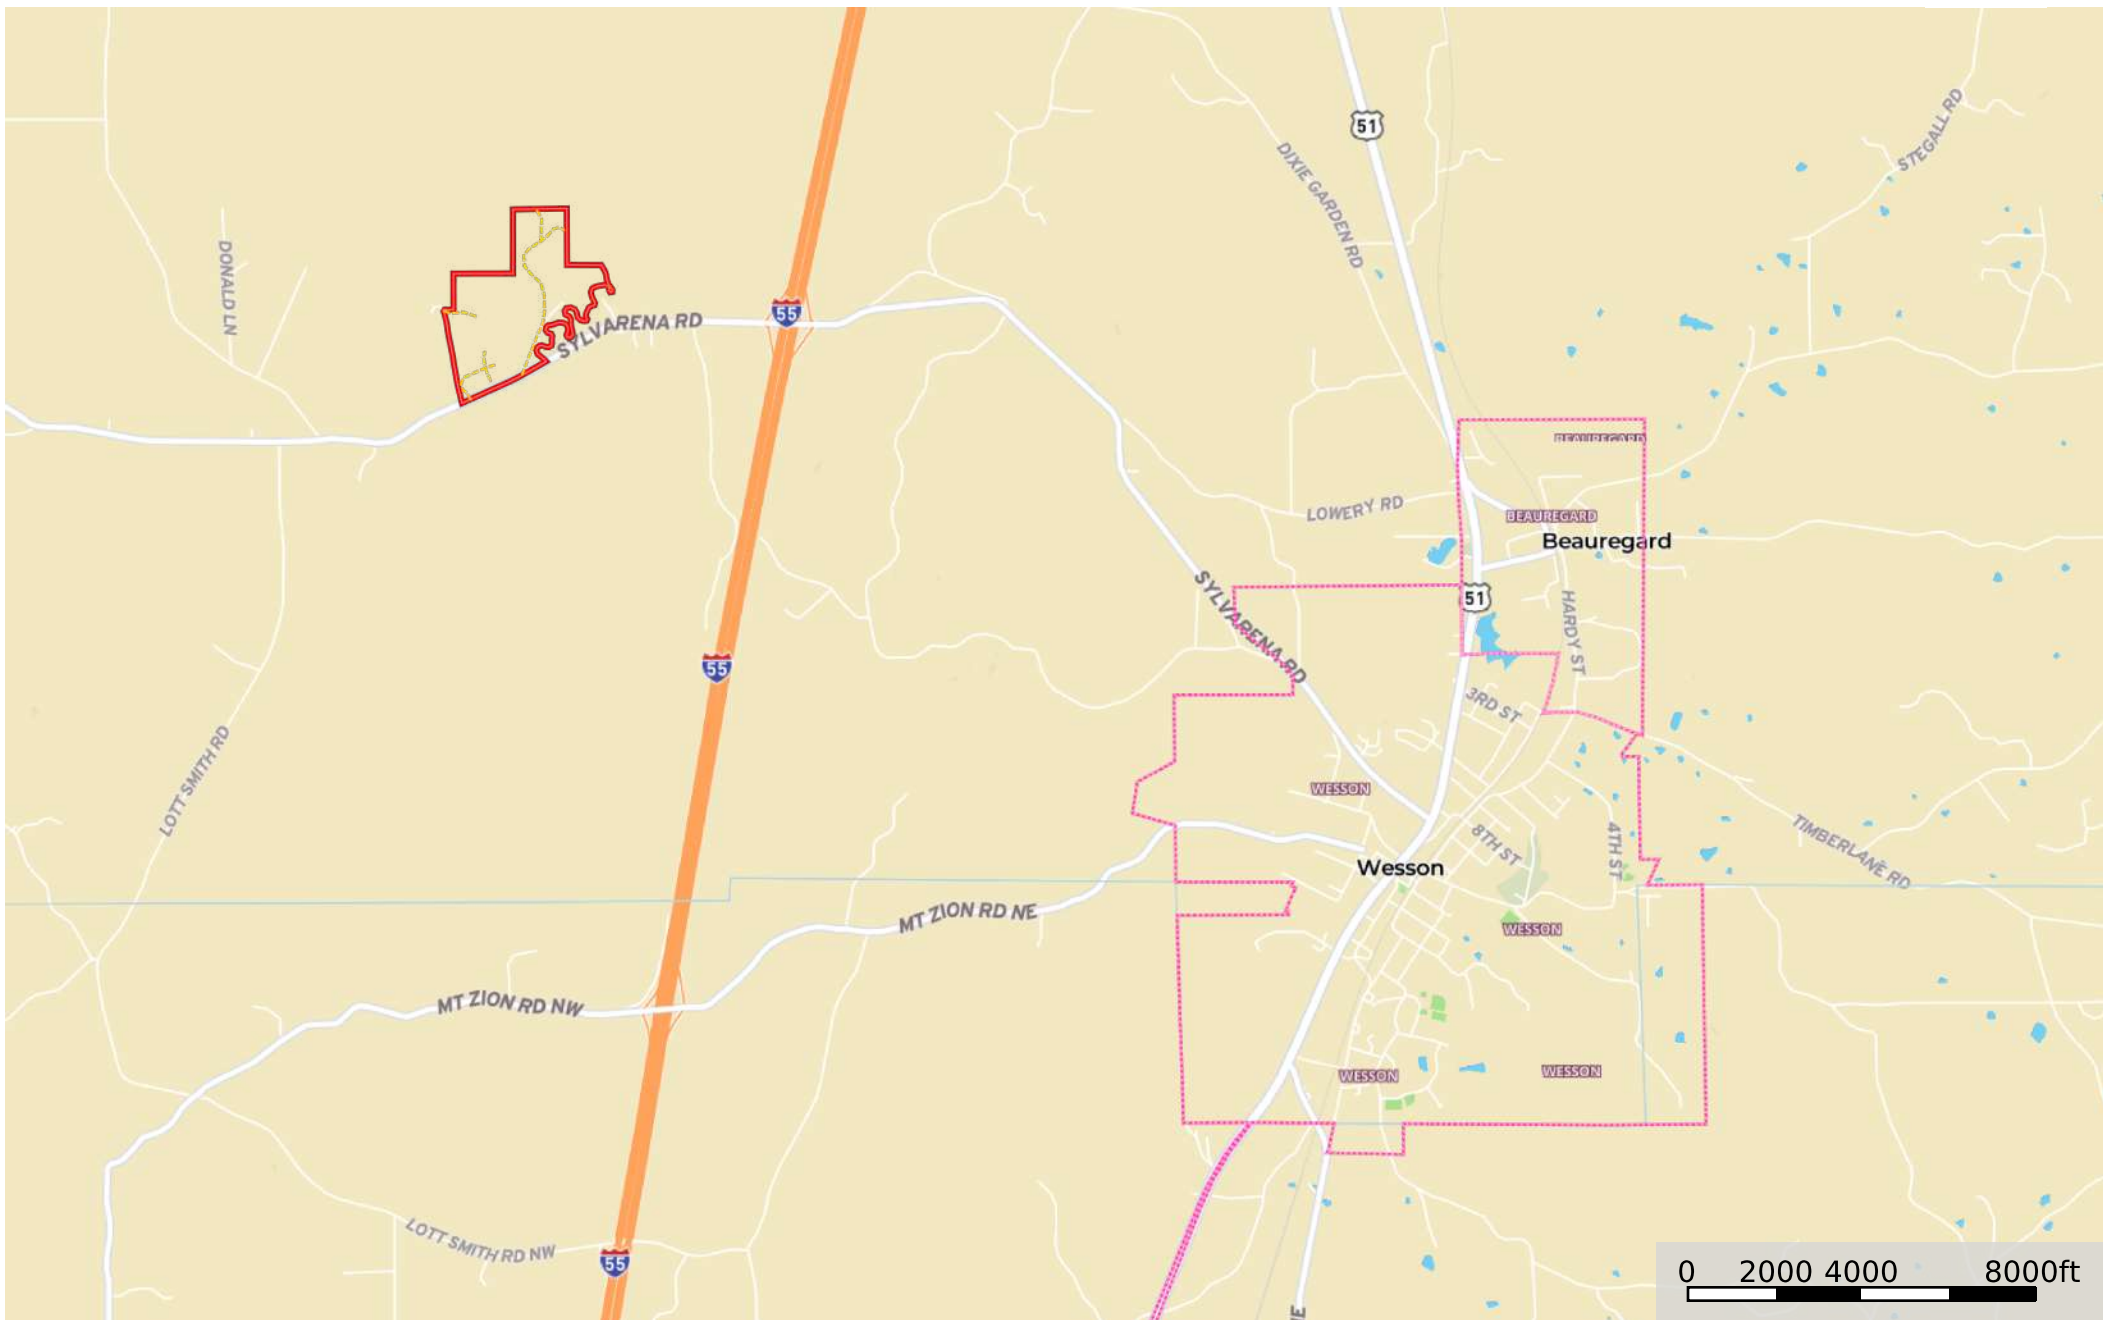

Copiah 200 Sylvarena Rd
Copiah County, Mississippi, 200 AC +/-

--- Road / Trail □ Boundary

Copiah 200 Sylvarena Rd

Copiah County, Mississippi, 200 AC +/-

--- Road / Trail □ Boundary

Copiah 200 Sylvarena Rd

Copiah County, Mississippi, 200 AC +/-

--- Road / Trail □ Boundary