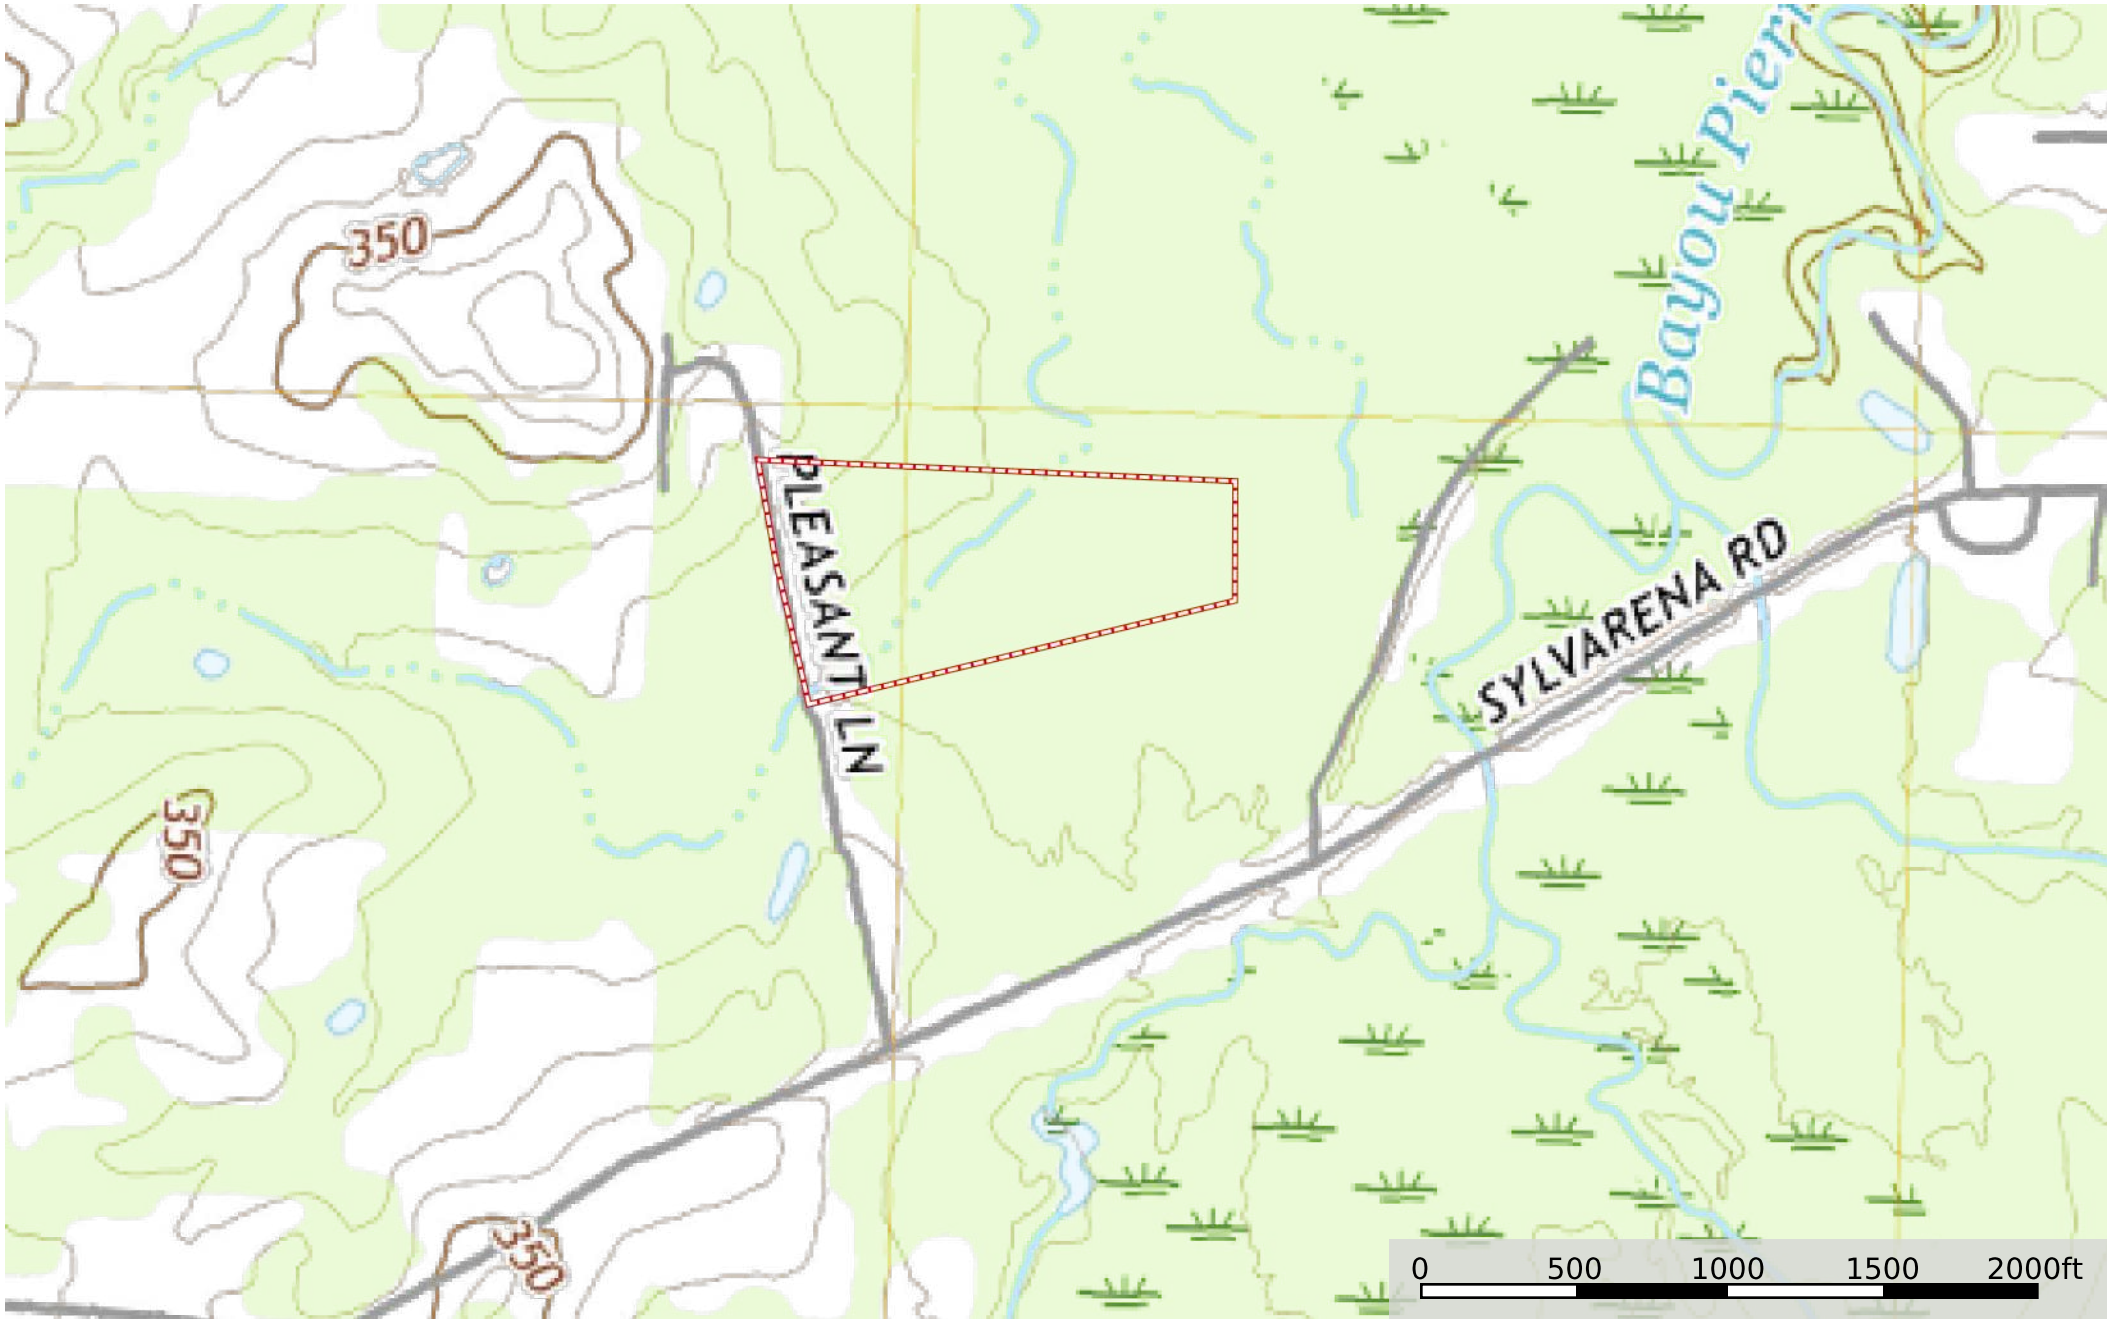

Copiah 20 Pleasant Ln

Copiah County, Mississippi, 20 AC +/-

Google

0 500 1000 1500 2000ft
Imagery ©2024 CNES / Airbus, Maxar Technologies, USDA/FPAC/Geo

Boundary

Copiah 20 Pleasant Ln

Copiah County, Mississippi, 20 AC +/-

- Boundary
- 100 Year Floodplain
- 500 Year Floodplain
- Floodway
- Special
- Unmapped/ Not Included

Copiah 20 Pleasant Ln
Copiah County, Mississippi, 20 AC +/-

 Boundary

Copiah 20 Pleasant Ln

Copiah County, Mississippi, 20 AC +/-

 Boundary