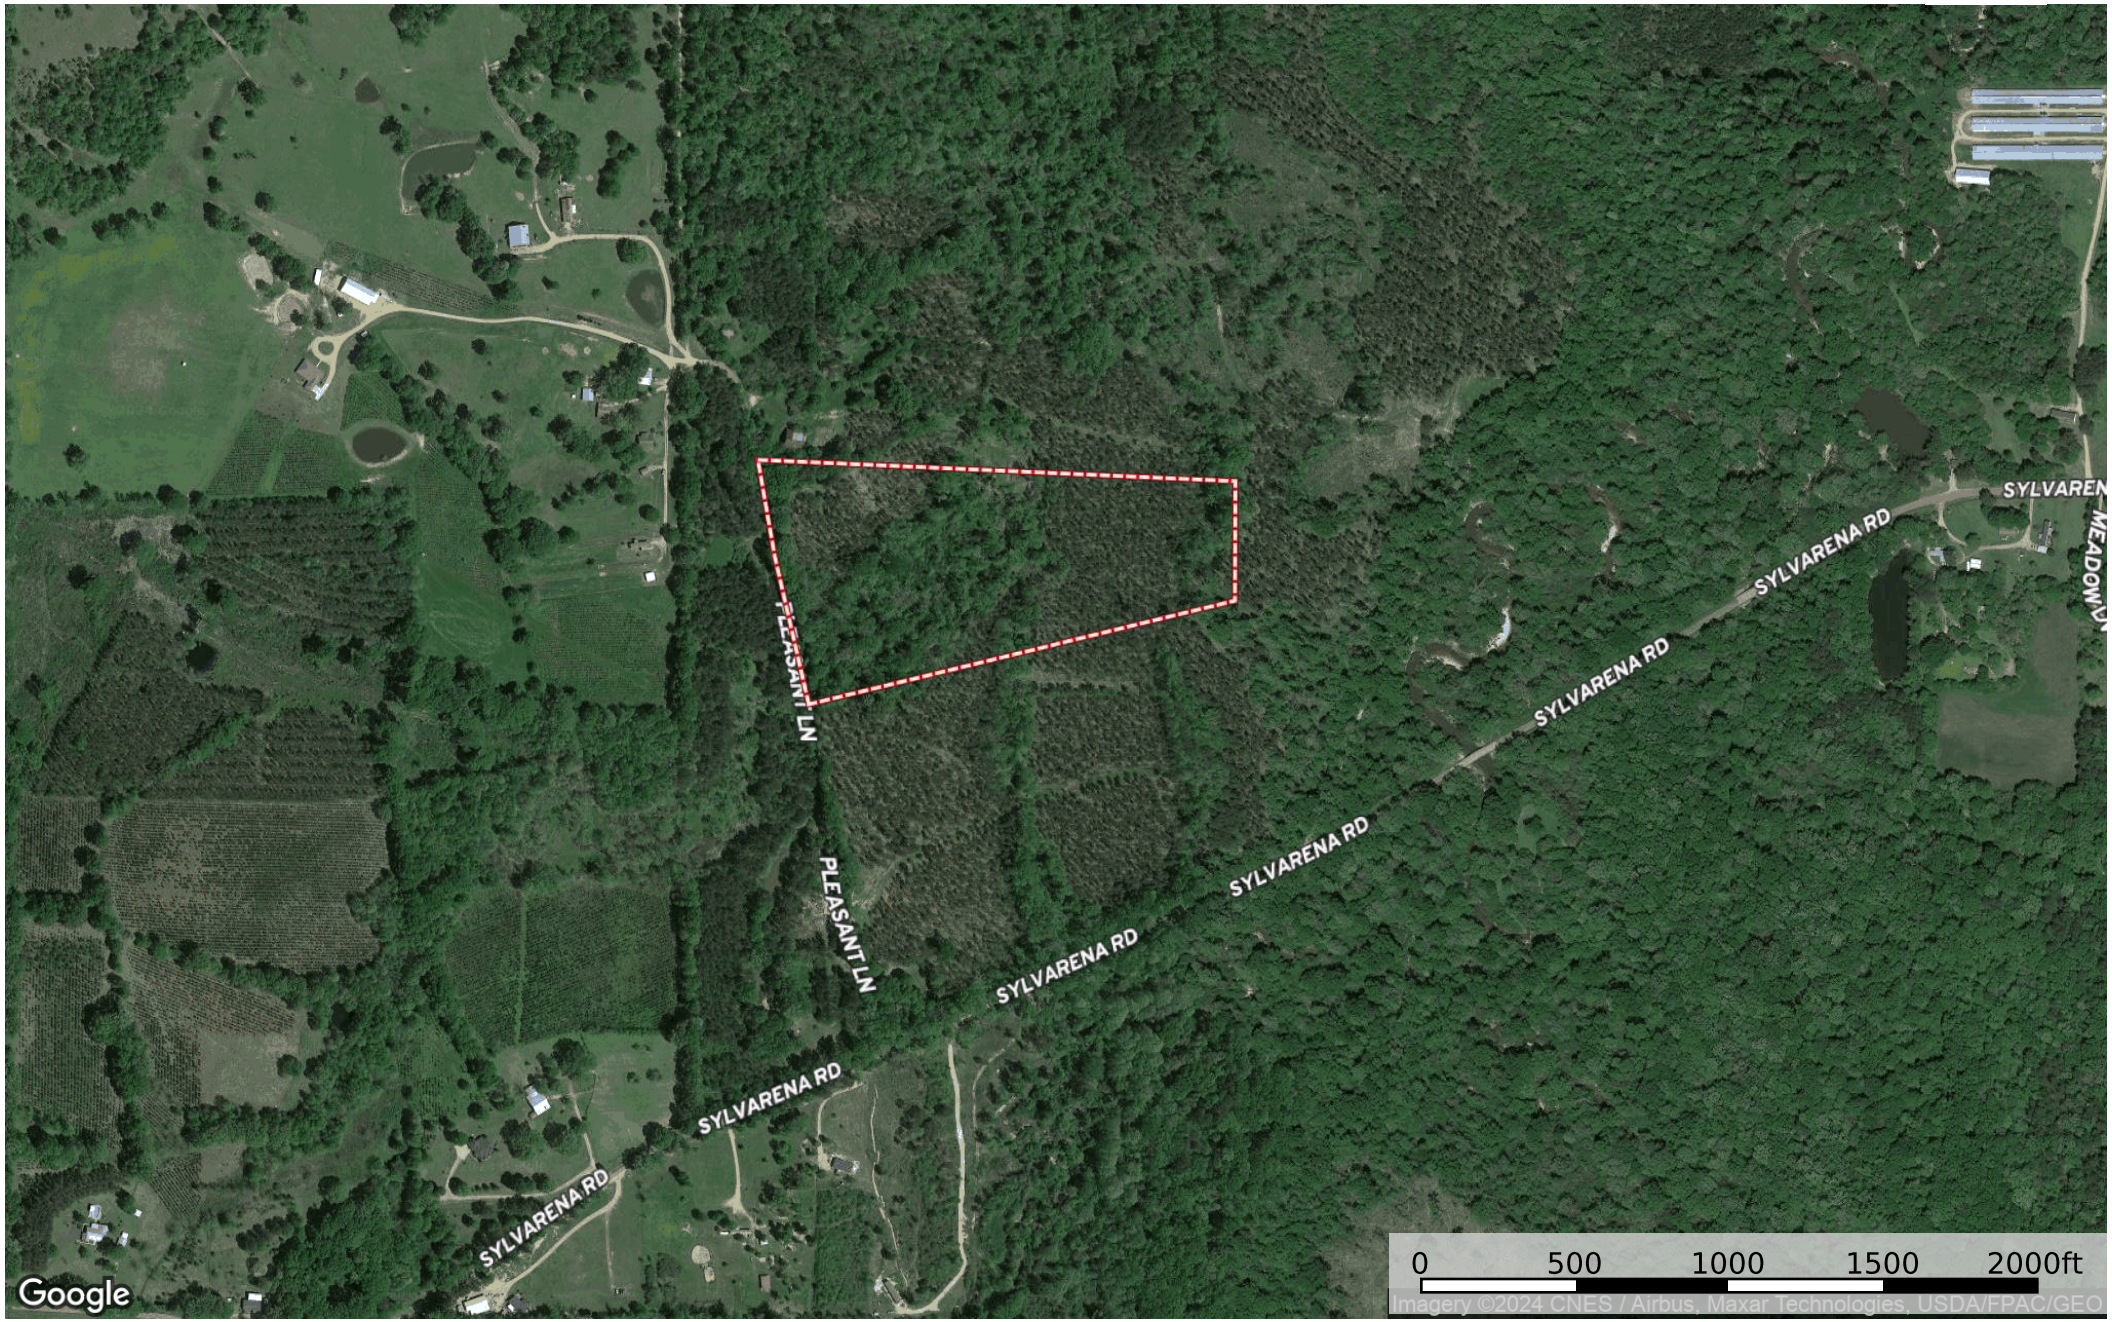

Copiah 20 Pleasant Ln

Copiah County, Mississippi, 20 AC +/-

Google

0 500 1000 1500 2000ft
Imagery ©2024 CNES / Airbus, Maxar Technologies, USDA/FPAC/Geo

Boundary

Copiah 20 Pleasant Ln

Copiah County, Mississippi, 20 AC +/-

- Boundary
- 100 Year Floodplain
- 500 Year Floodplain
- Floodway
- Special
- Unmapped/ Not Included

Copiah 20 Pleasant Ln
Copiah County, Mississippi, 20 AC +/-

 Boundary

Copiah 20 Pleasant Ln

Copiah County, Mississippi, 20 AC +/-

 Boundary