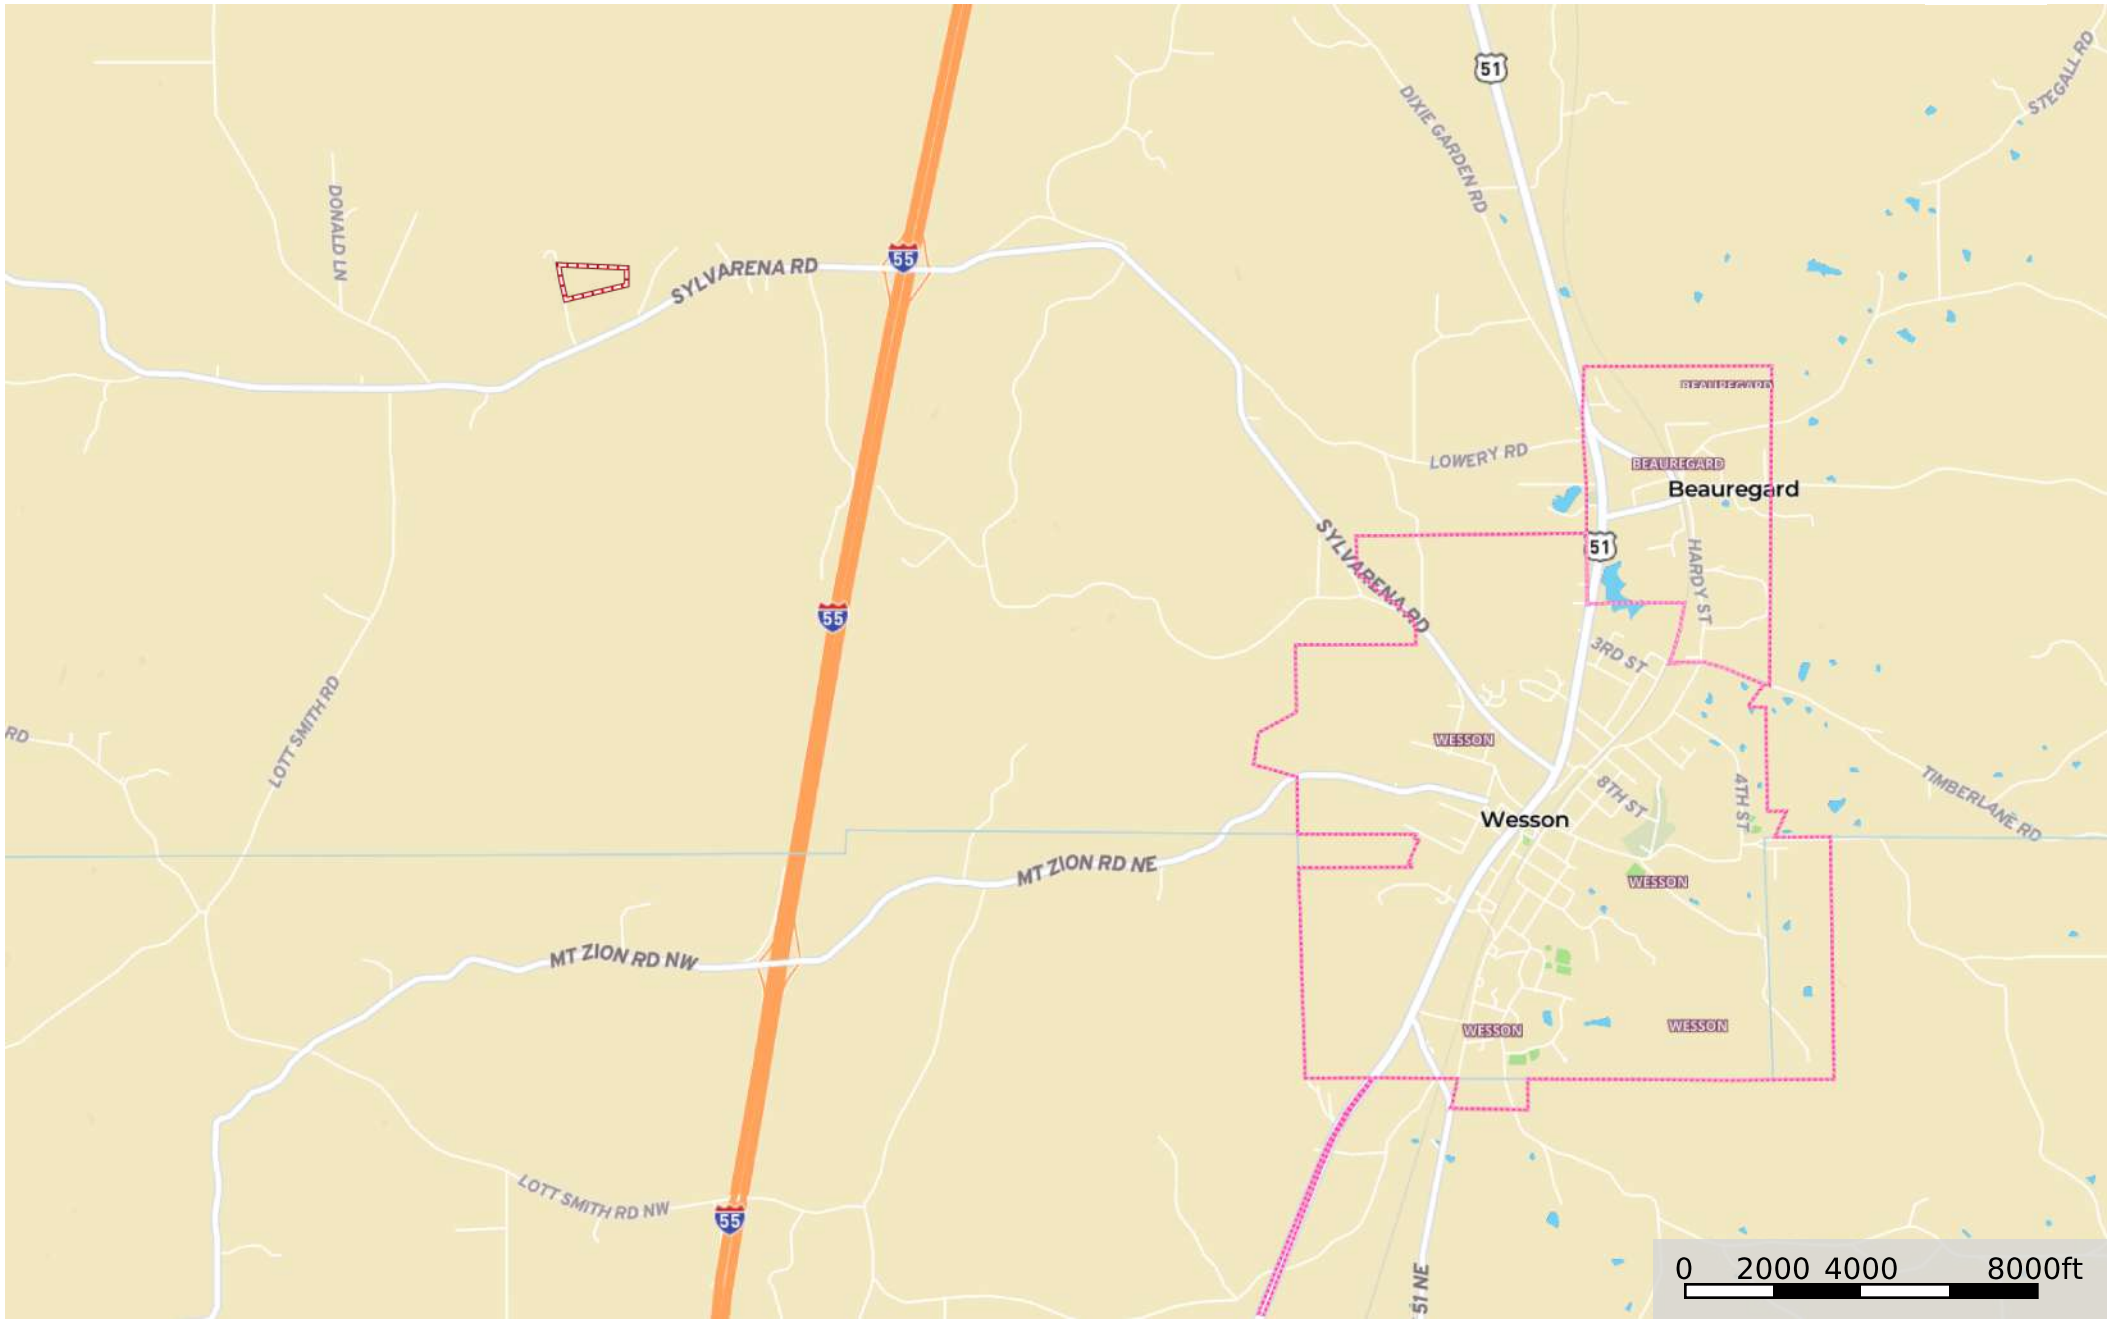

Copiah 20 Pleasant Ln

Copiah County, Mississippi, 20 AC +/-

Google

0 500 1000 1500 2000ft
Imagery ©2024 CNES / Airbus, Maxar Technologies, USDA/FPAC/Geo

Boundary

Copiah 20 Pleasant Ln

Copiah County, Mississippi, 20 AC +/-

- Boundary
- 100 Year Floodplain
- 500 Year Floodplain
- Floodway
- Special
- Unmapped/ Not Included

Copiah 20 Pleasant Ln
Copiah County, Mississippi, 20 AC +/-

 Boundary

Copiah 20 Pleasant Ln

Copiah County, Mississippi, 20 AC +/-

 Boundary