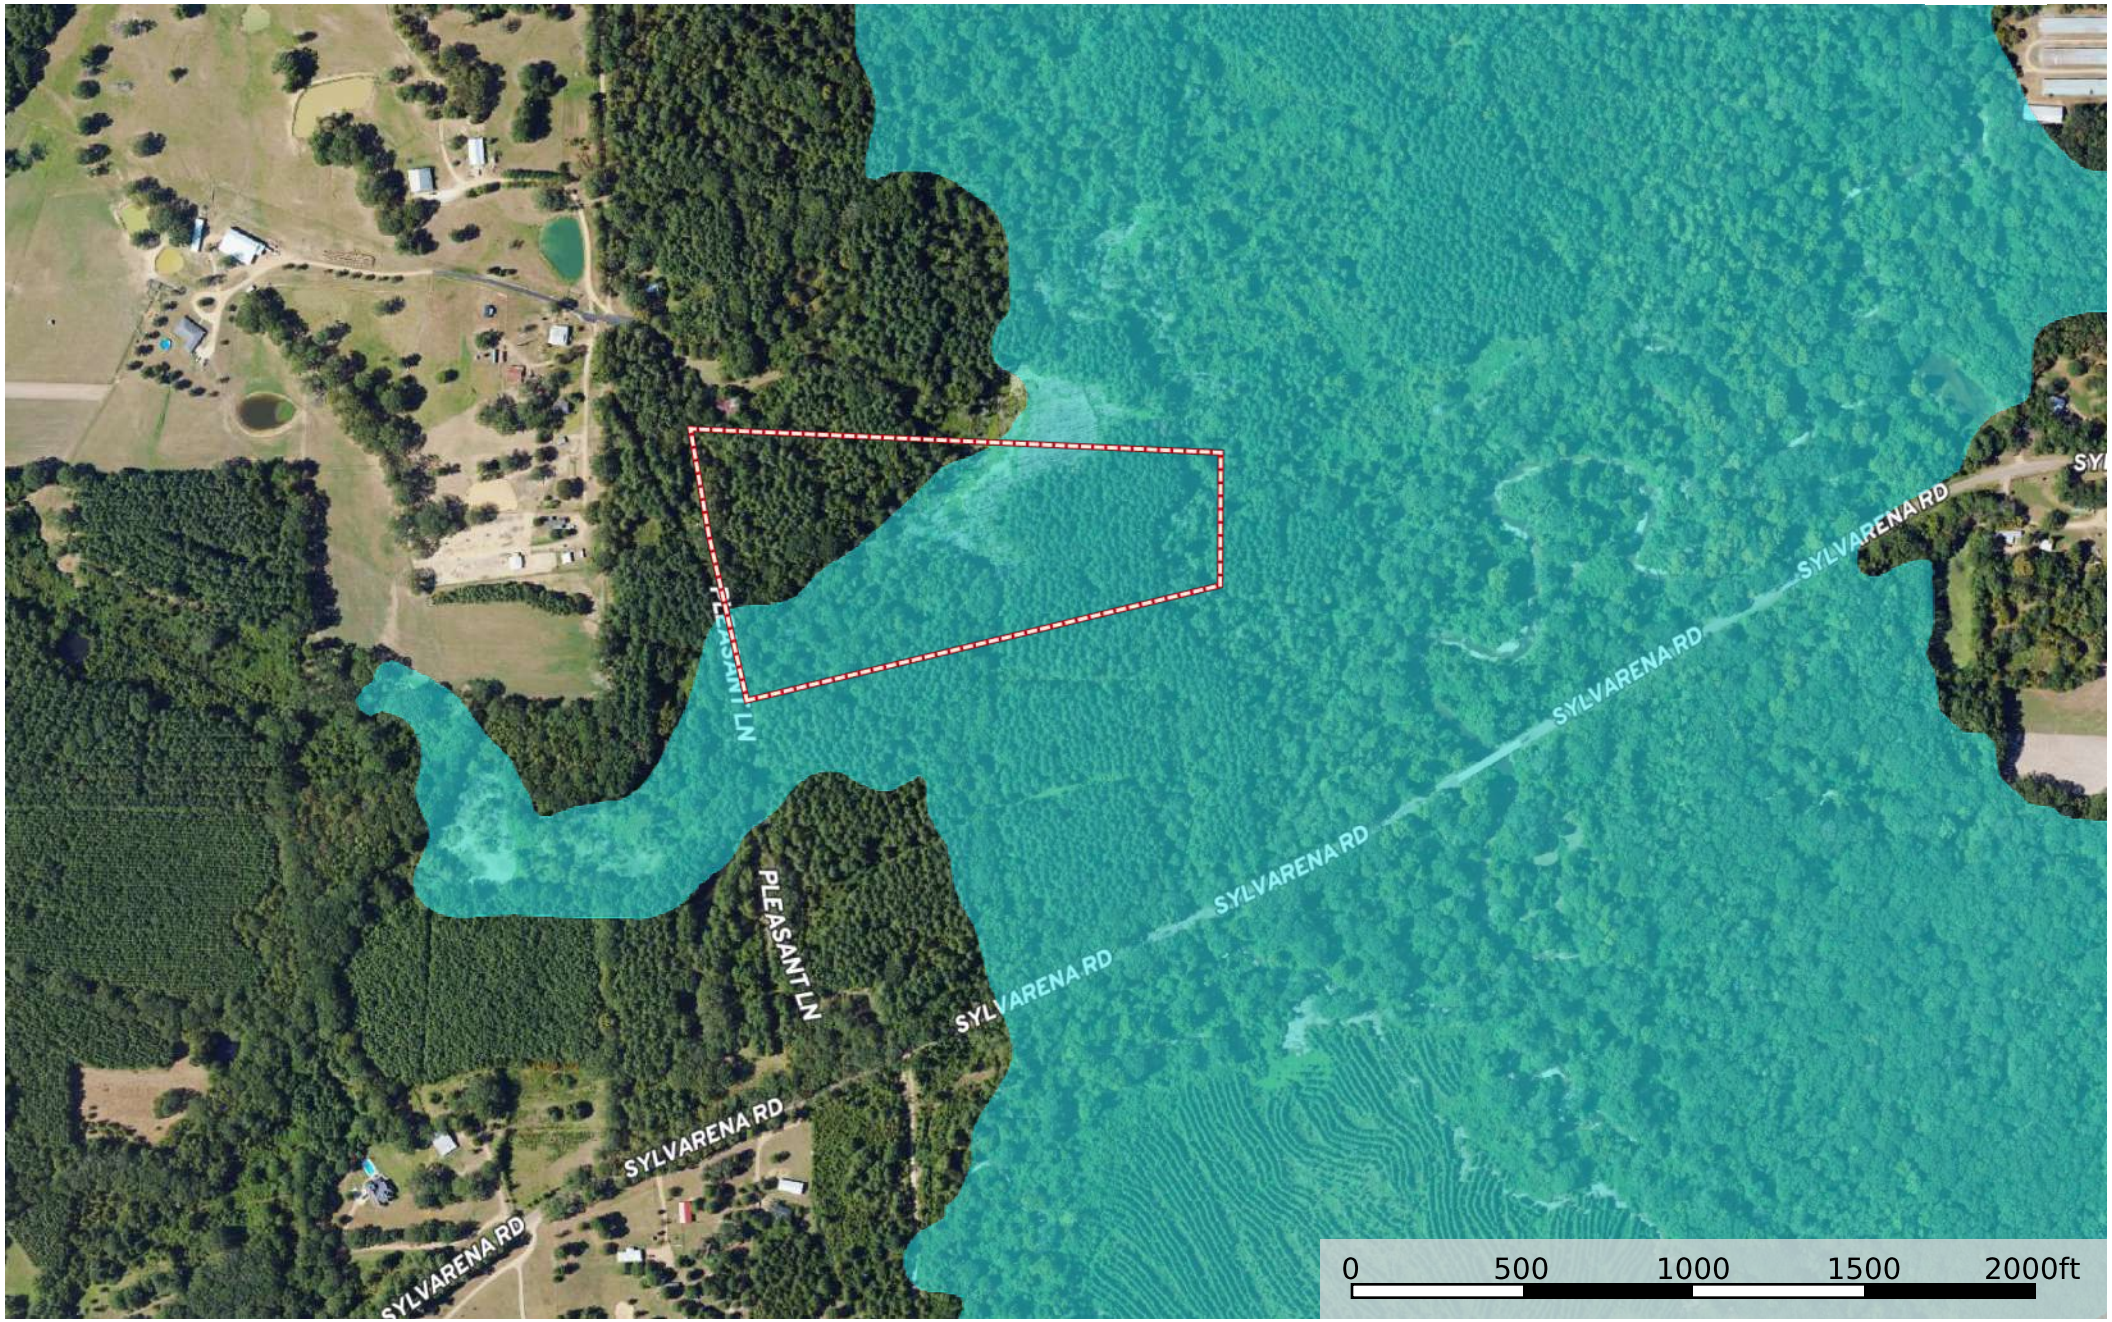

Copiah 20 Pleasant Ln

Copiah County, Mississippi, 20 AC +/-

Google

0 500 1000 1500 2000ft
Imagery ©2024 CNES / Airbus, Maxar Technologies, USDA/FPAC/Geo

Boundary

Copiah 20 Pleasant Ln

Copiah County, Mississippi, 20 AC +/-

- Boundary
- 100 Year Floodplain
- 500 Year Floodplain
- Floodway
- Special
- Unmapped/ Not Included

Copiah 20 Pleasant Ln
Copiah County, Mississippi, 20 AC +/-

 Boundary

Copiah 20 Pleasant Ln

Copiah County, Mississippi, 20 AC +/-

 Boundary