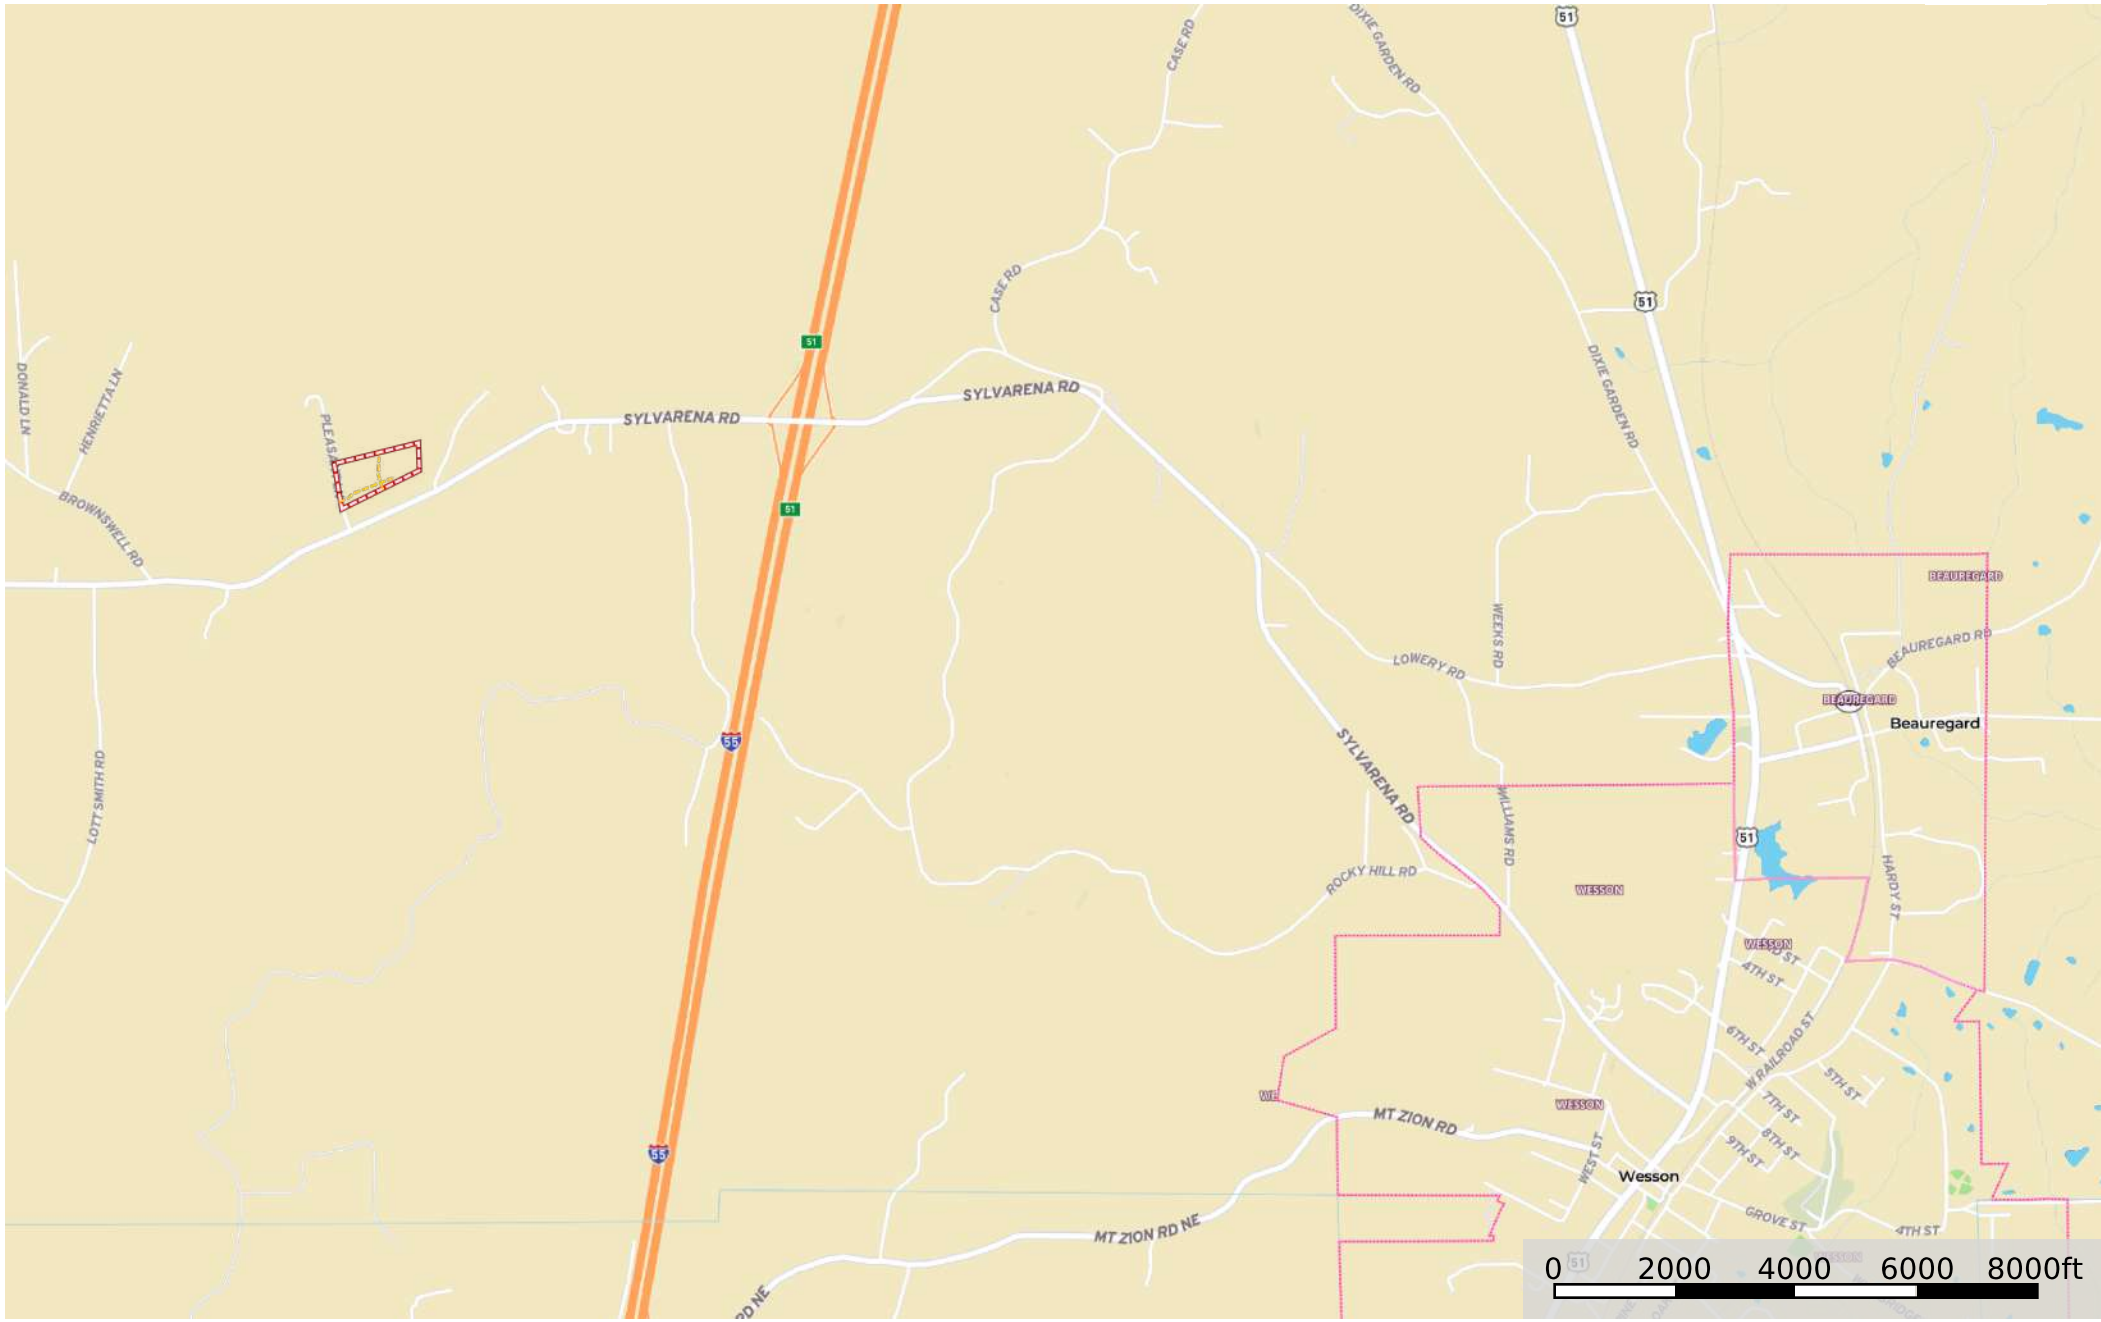

# Copiah 19 Pleasant Ln

Copiah County, Mississippi, 19 AC +/-

--- Road / Trail    □ Boundary

**Copiah 19 Pleasant Ln**  
Copiah County, Mississippi, 19 AC +/-

--- Road / Trail    □ Boundary

# Copiah 19 Pleasant Ln

Copiah County, Mississippi, 19 AC +/-

--- Road / Trail    □ Boundary