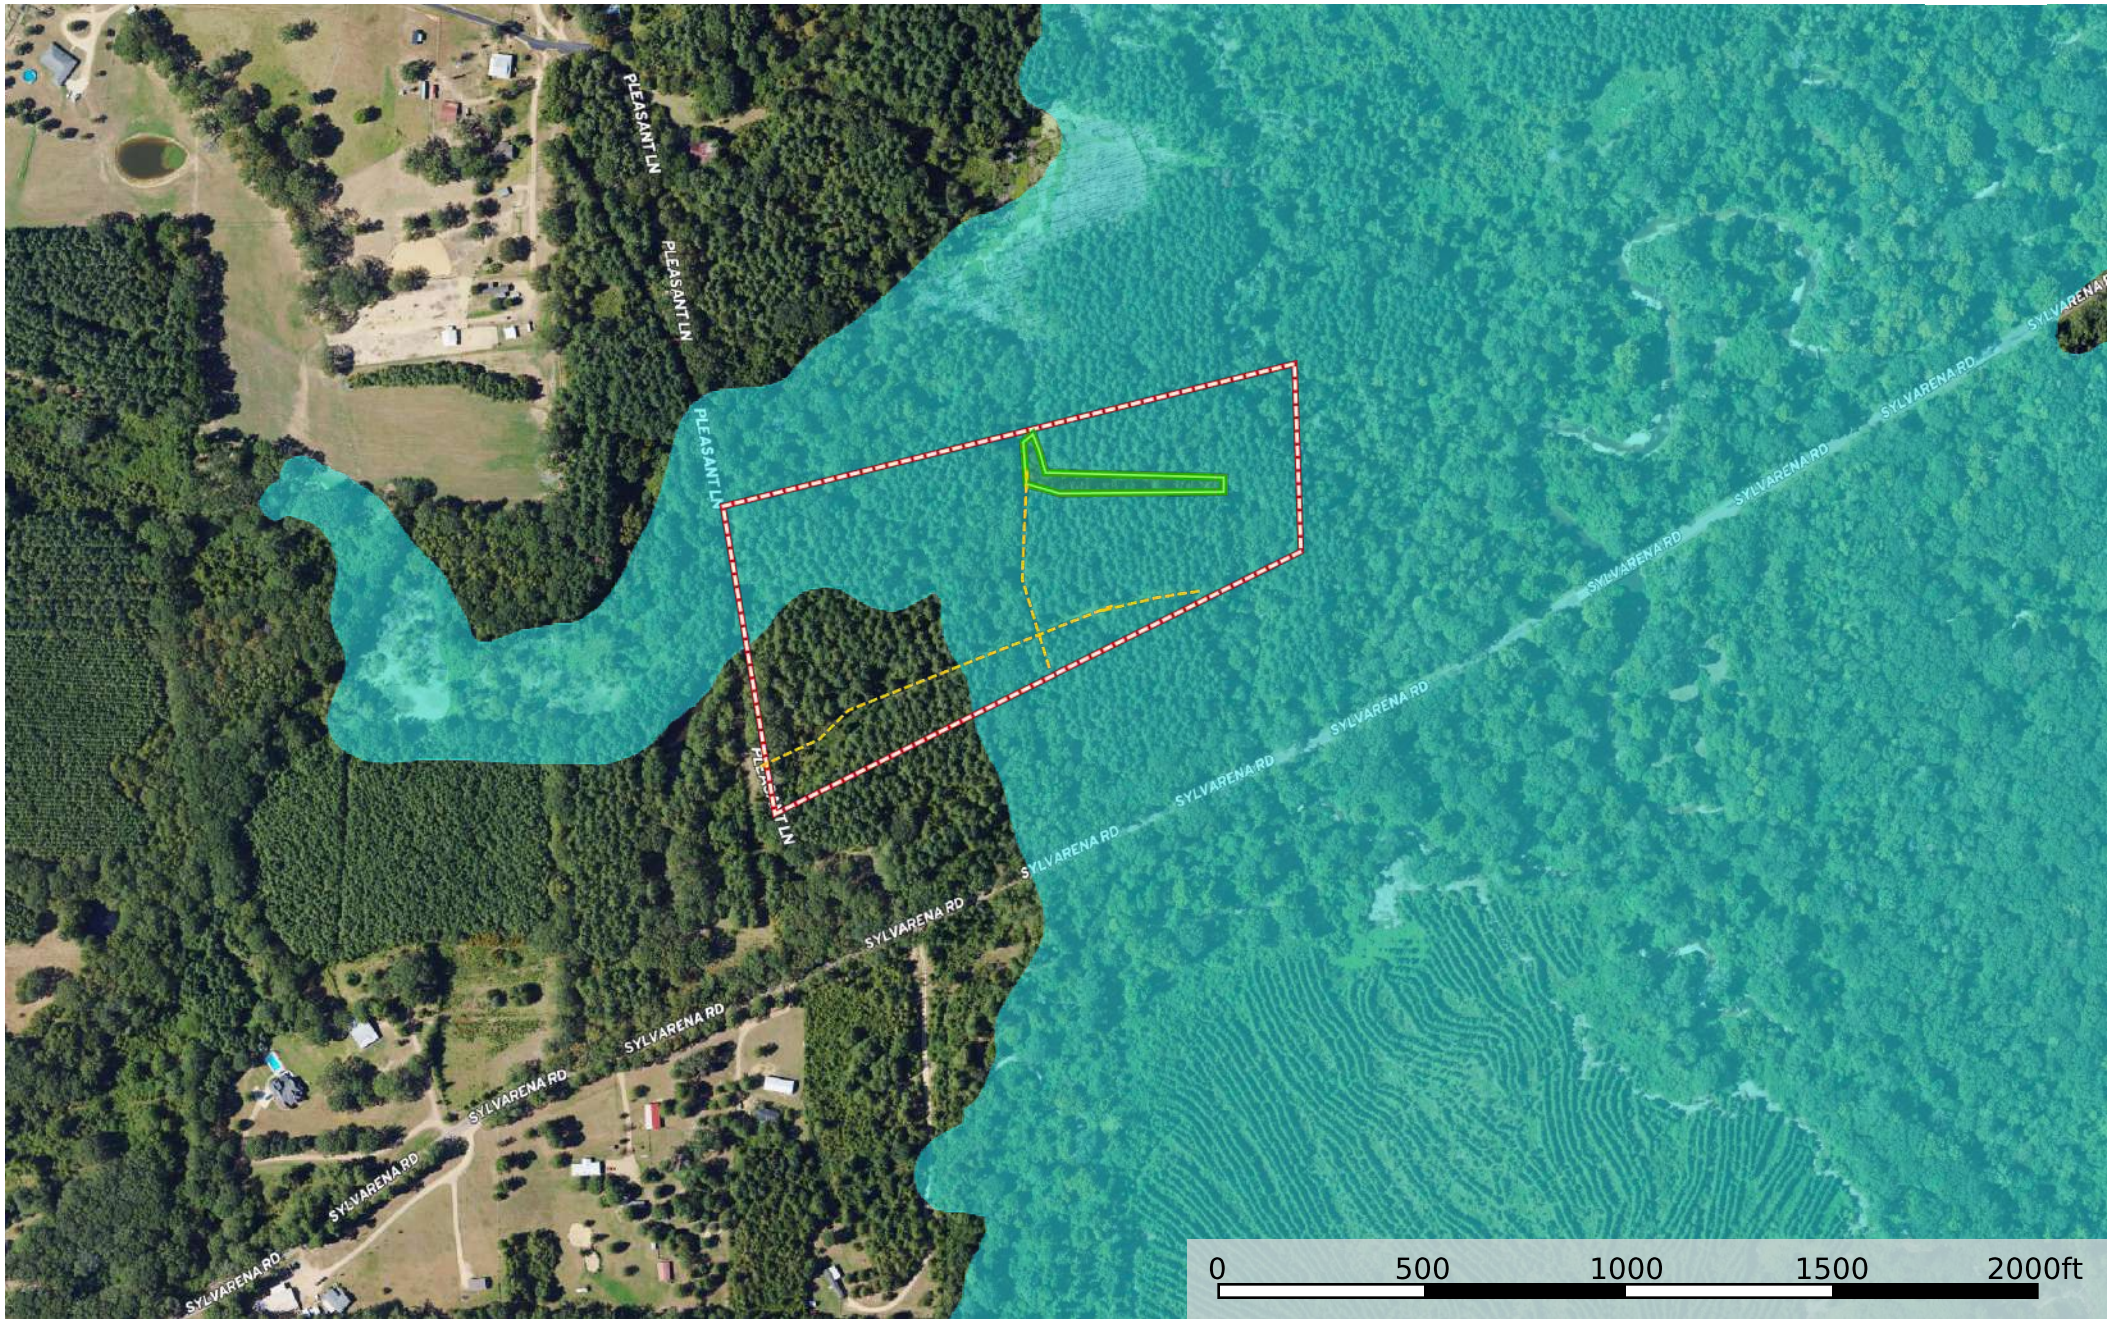

Copiah 19 Pleasant Ln

Copiah County, Mississippi, 19 AC +/-

--- Road / Trail □ Food Plot □ Boundary

Copiah 19 Pleasant Ln
Copiah County, Mississippi, 19 AC +/-

--- Road / Trail □ Boundary

Copiah 19 Pleasant Ln

Copiah County, Mississippi, 19 AC +/-

- Road / Trail
- ▭ Food Plot
- ▭ Boundary
- ▭ 100 Year Floodplain
- ▭ 500 Year Floodplain
- ▭ Floodway
- ▭ Special
- ▭ Unmapped/ Not Included

Copiah 19 Pleasant Ln

Copiah County, Mississippi, 19 AC +/-

--- Road / Trail □ Boundary