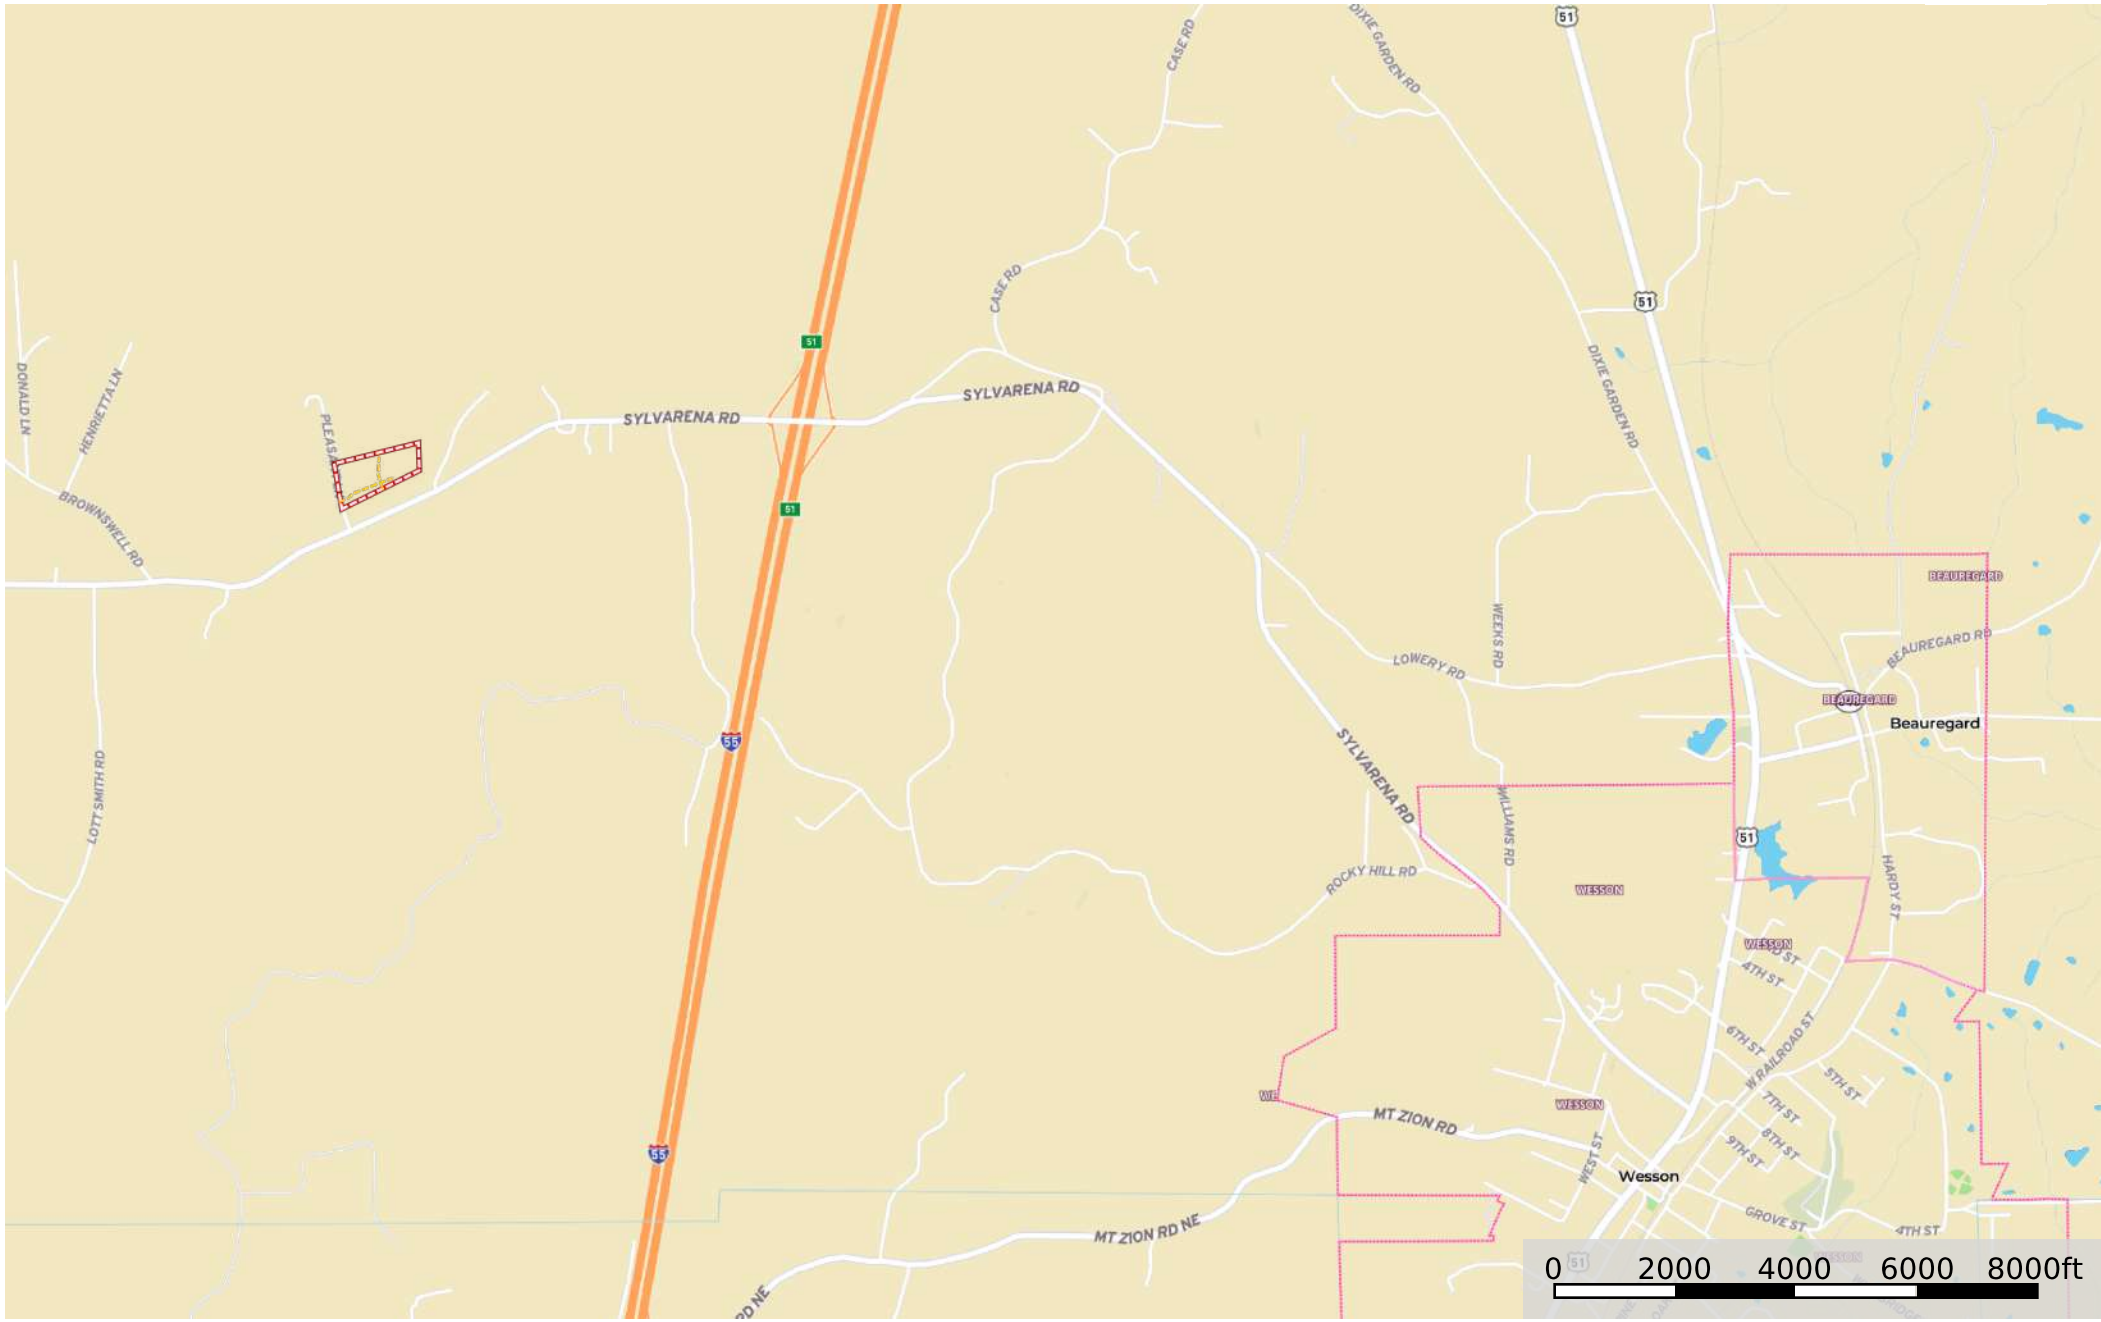

Copiah 19 Pleasant Ln

Copiah County, Mississippi, 19 AC +/-

--- Road / Trail □ Food Plot □ Boundary

Copiah 19 Pleasant Ln
Copiah County, Mississippi, 19 AC +/-

--- Road / Trail □ Boundary

Copiah 19 Pleasant Ln

Copiah County, Mississippi, 19 AC +/-

- Road / Trail
- ▭ Food Plot
- ▭ Boundary
- ▭ 100 Year Floodplain
- ▭ 500 Year Floodplain
- ▭ Floodway
- ▭ Special
- ▭ Unmapped/ Not Included

Copiah 19 Pleasant Ln

Copiah County, Mississippi, 19 AC +/-

--- Road / Trail □ Boundary