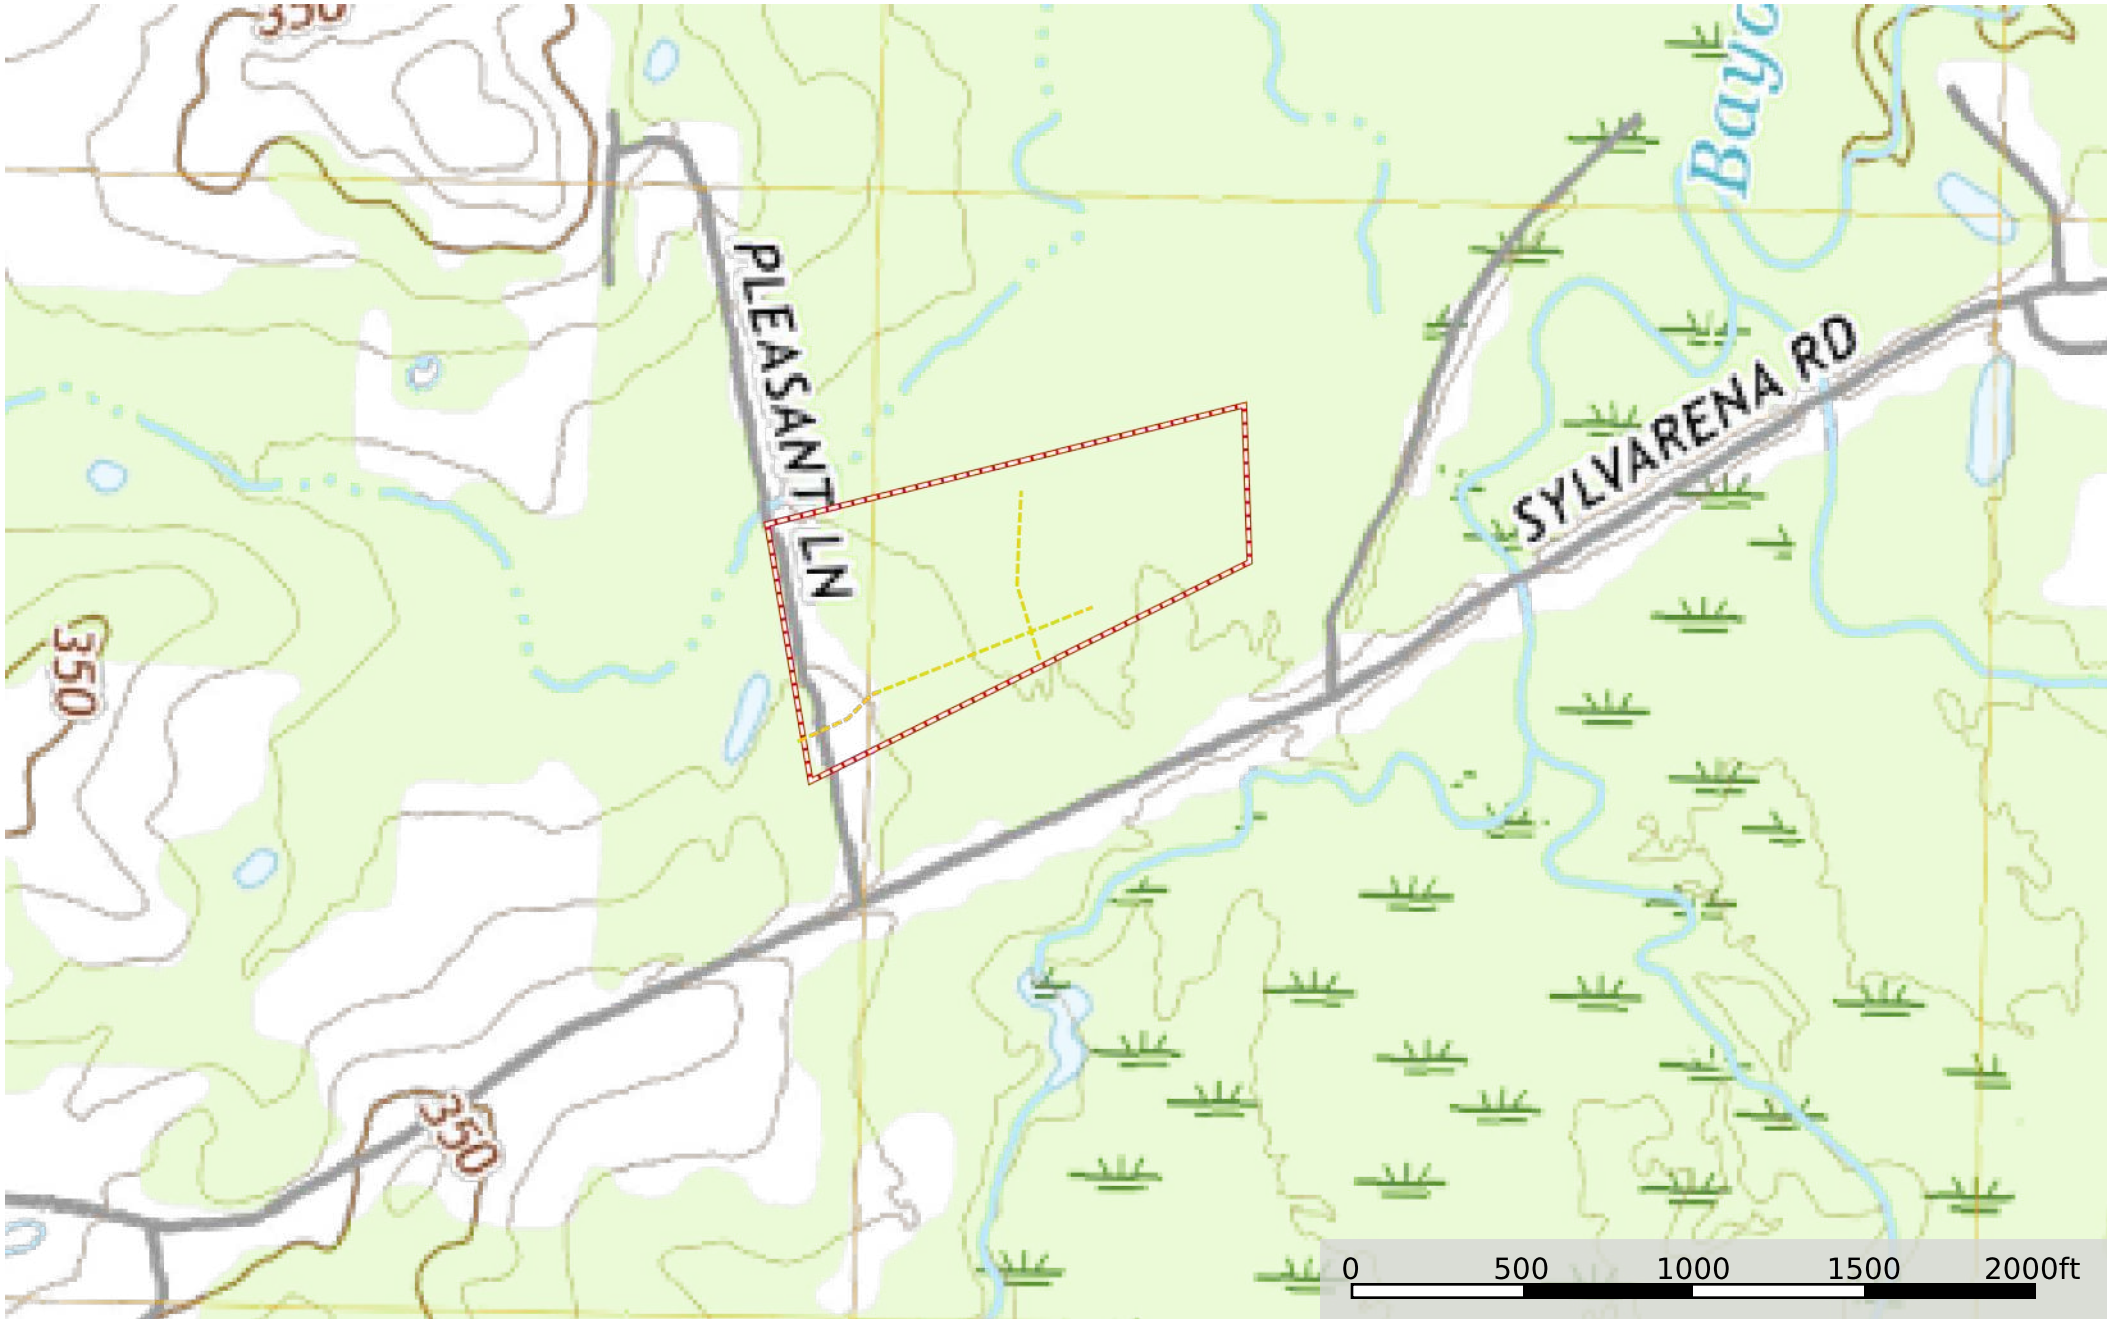

Copiah 19 Pleasant Ln

Copiah County, Mississippi, 19 AC +/-

--- Road / Trail □ Food Plot □ Boundary

Copiah 19 Pleasant Ln
Copiah County, Mississippi, 19 AC +/-

--- Road / Trail □ Boundary

Copiah 19 Pleasant Ln

Copiah County, Mississippi, 19 AC +/-

- Road / Trail
- ▭ Food Plot
- ▭ Boundary
- ▭ 100 Year Floodplain
- ▭ 500 Year Floodplain
- ▭ Floodway
- ▭ Special
- ▭ Unmapped/ Not Included

Copiah 19 Pleasant Ln

Copiah County, Mississippi, 19 AC +/-

--- Road / Trail □ Boundary