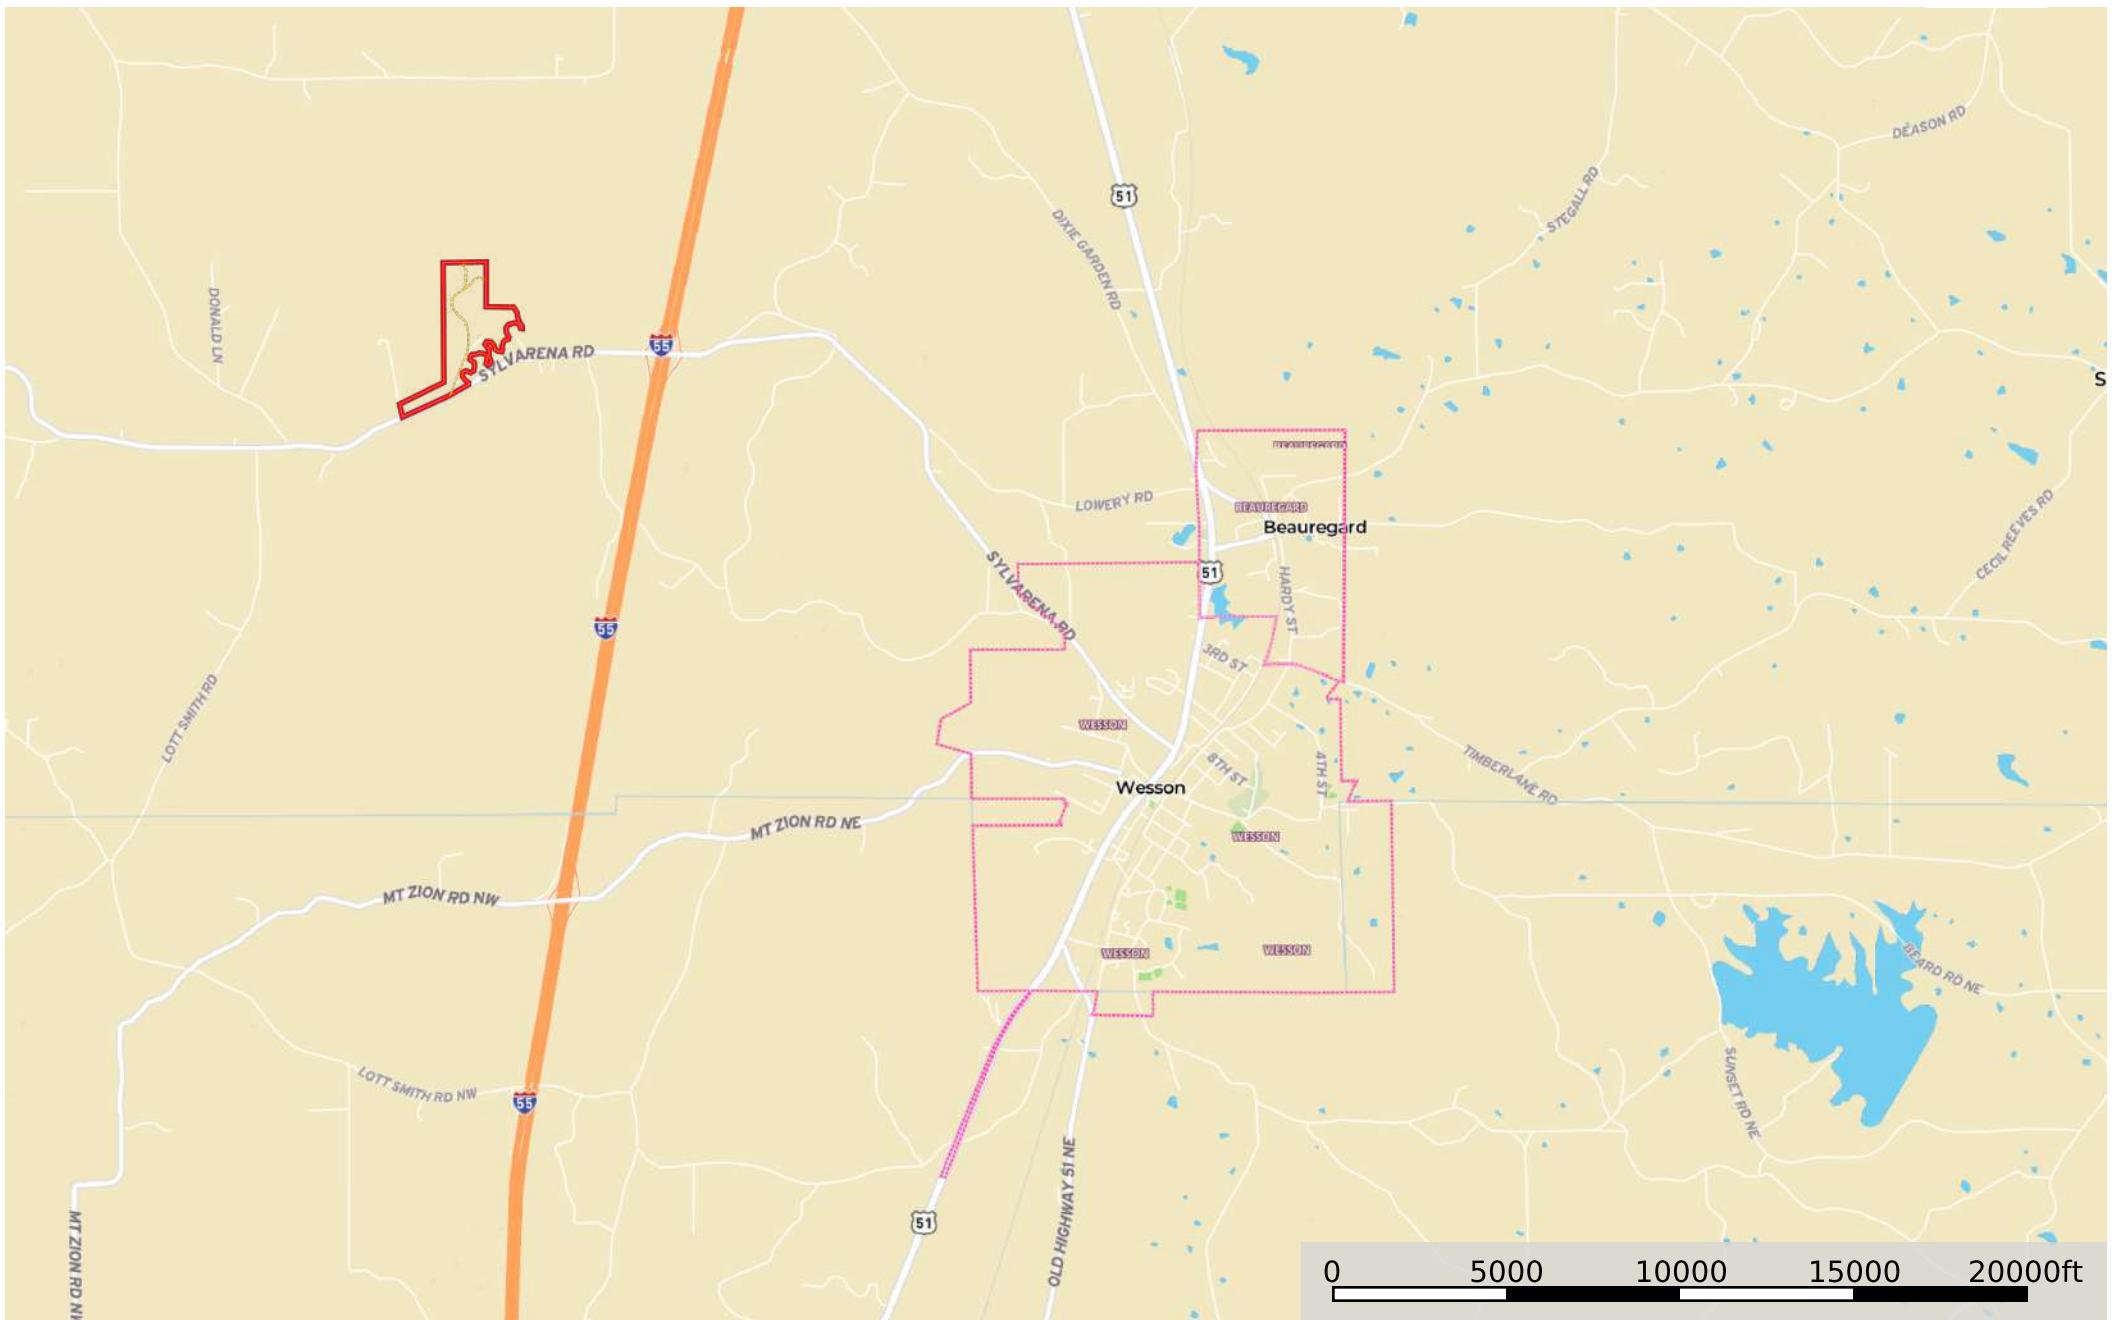

**Copiah 125 Sylvarena Rd**  
Copiah County, Mississippi, 125 AC +/-

--- Road / Trail    □ Boundary

# Copiah 125 Sylvarena Rd

Copiah County, Mississippi, 125 AC +/-

--- Road / Trail    □ Boundary