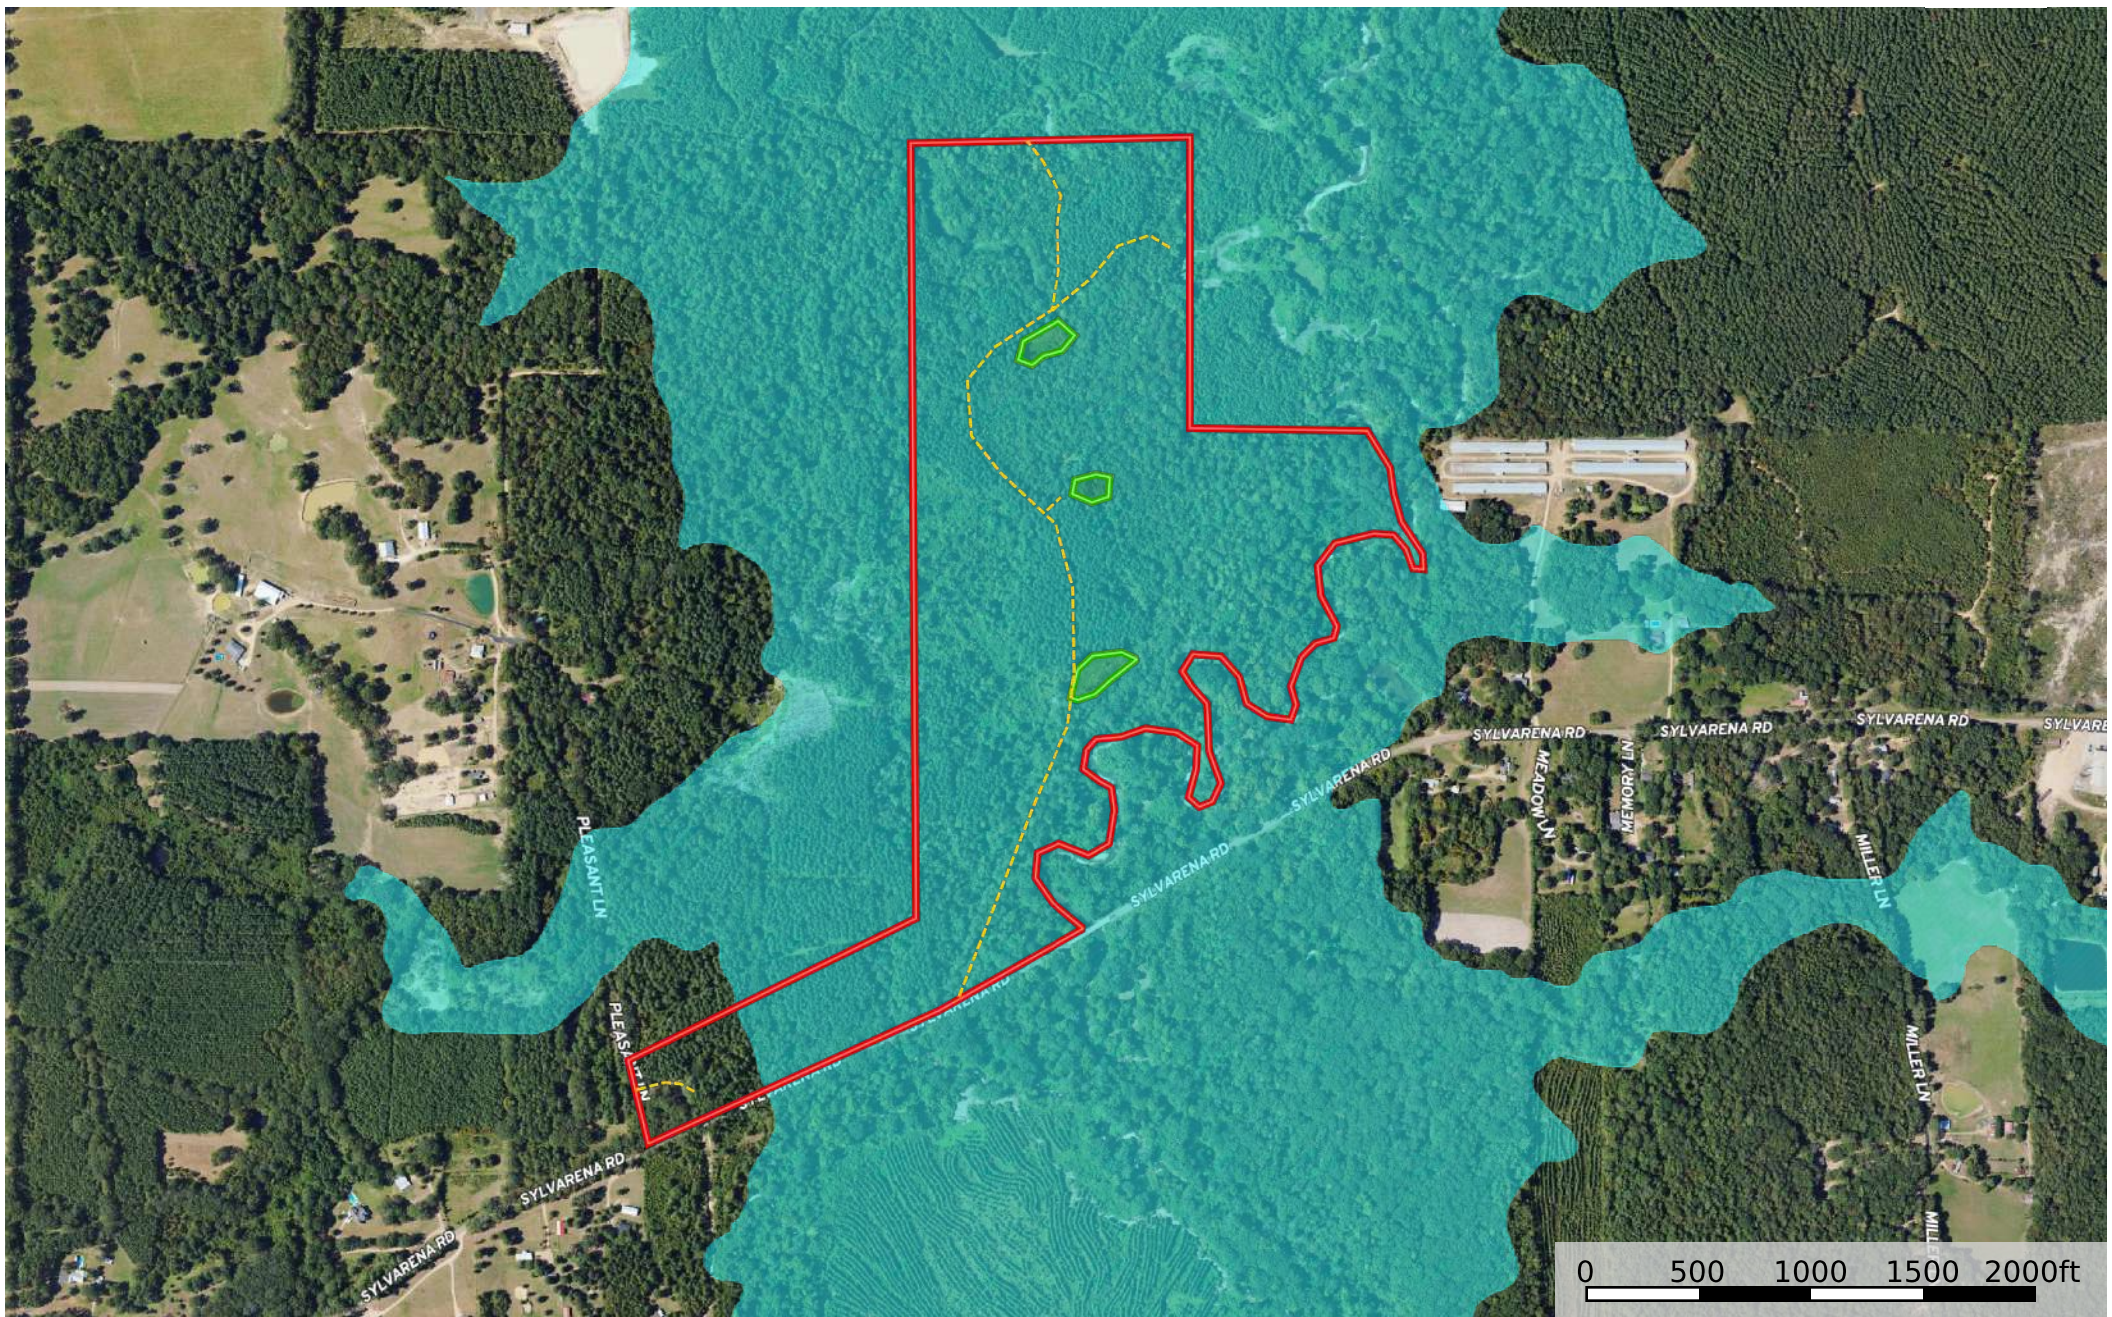

# Copiah 125 Sylvarena Rd

Copiah County, Mississippi, 125 AC +/-

- Road / Trail
- ▭ Food Plot
- ▭ Boundary
- ▭ 100 Year Floodplain
- ▭ 500 Year Floodplain
- ▭ Floodway
- ▭ Special
- ▭ Unmapped/ Not Included