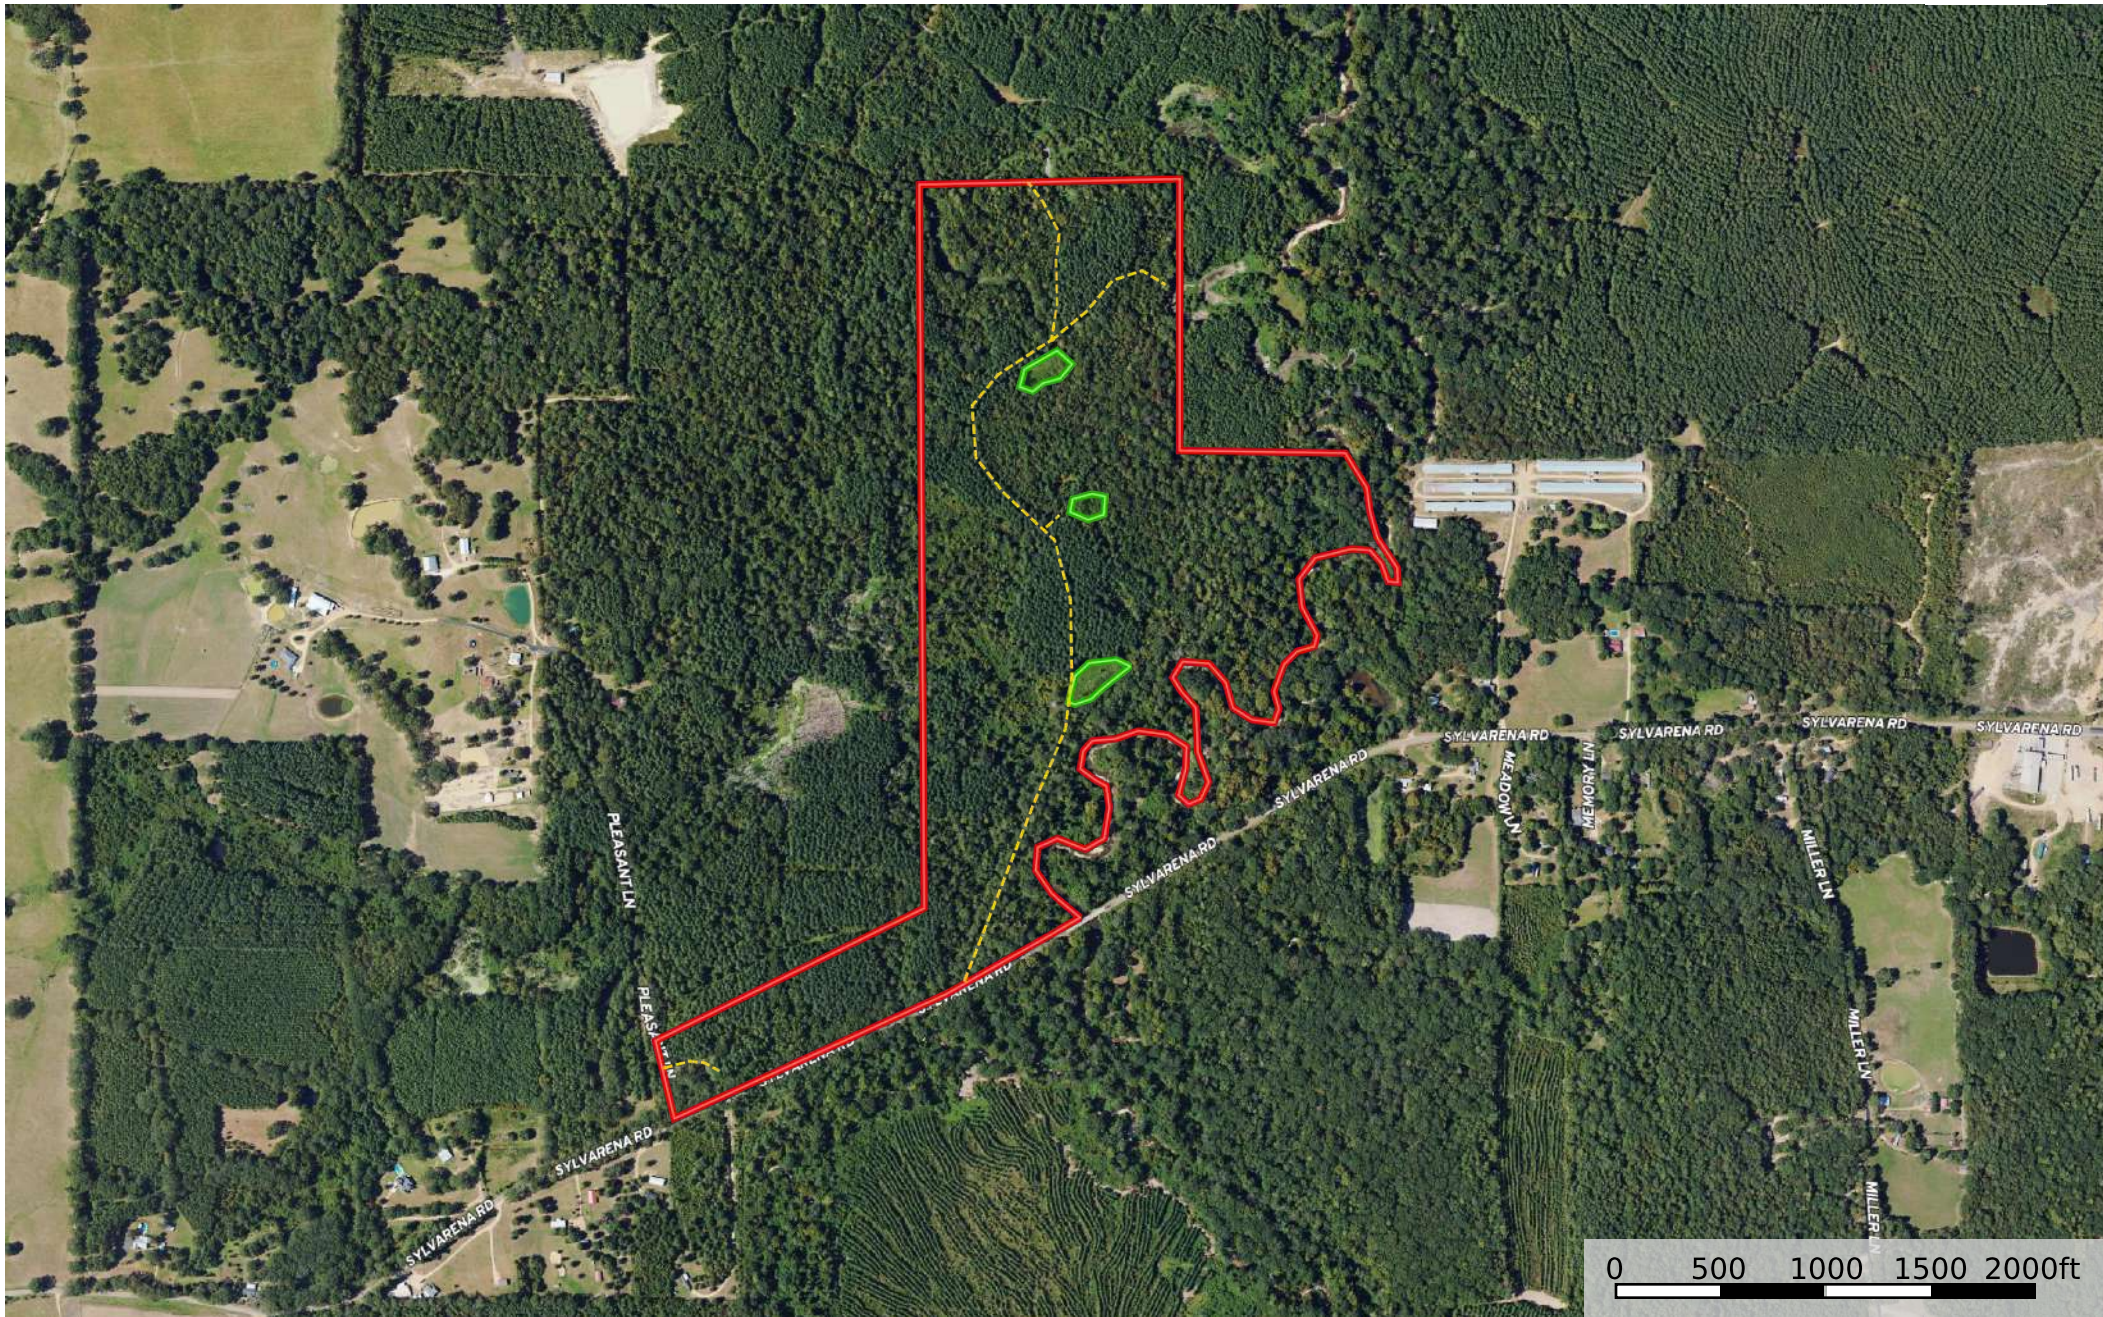

# Copiah 125 Sylvarena Rd

Copiah County, Mississippi, 125 AC +/-

--- Road / Trail    □ Food Plot    □ Boundary

# Copiah 125 Sylvarena Rd

Copiah County, Mississippi, 125 AC +/-

--- Road / Trail    □ Boundary

# Copiah 125 Sylvarena Rd

Copiah County, Mississippi, 125 AC +/-

- Road / Trail
- ▭ Food Plot
- ▭ Boundary
- ▭ 100 Year Floodplain
- ▭ 500 Year Floodplain
- ▭ Floodway
- ▭ Special
- ▭ Unmapped/ Not Included