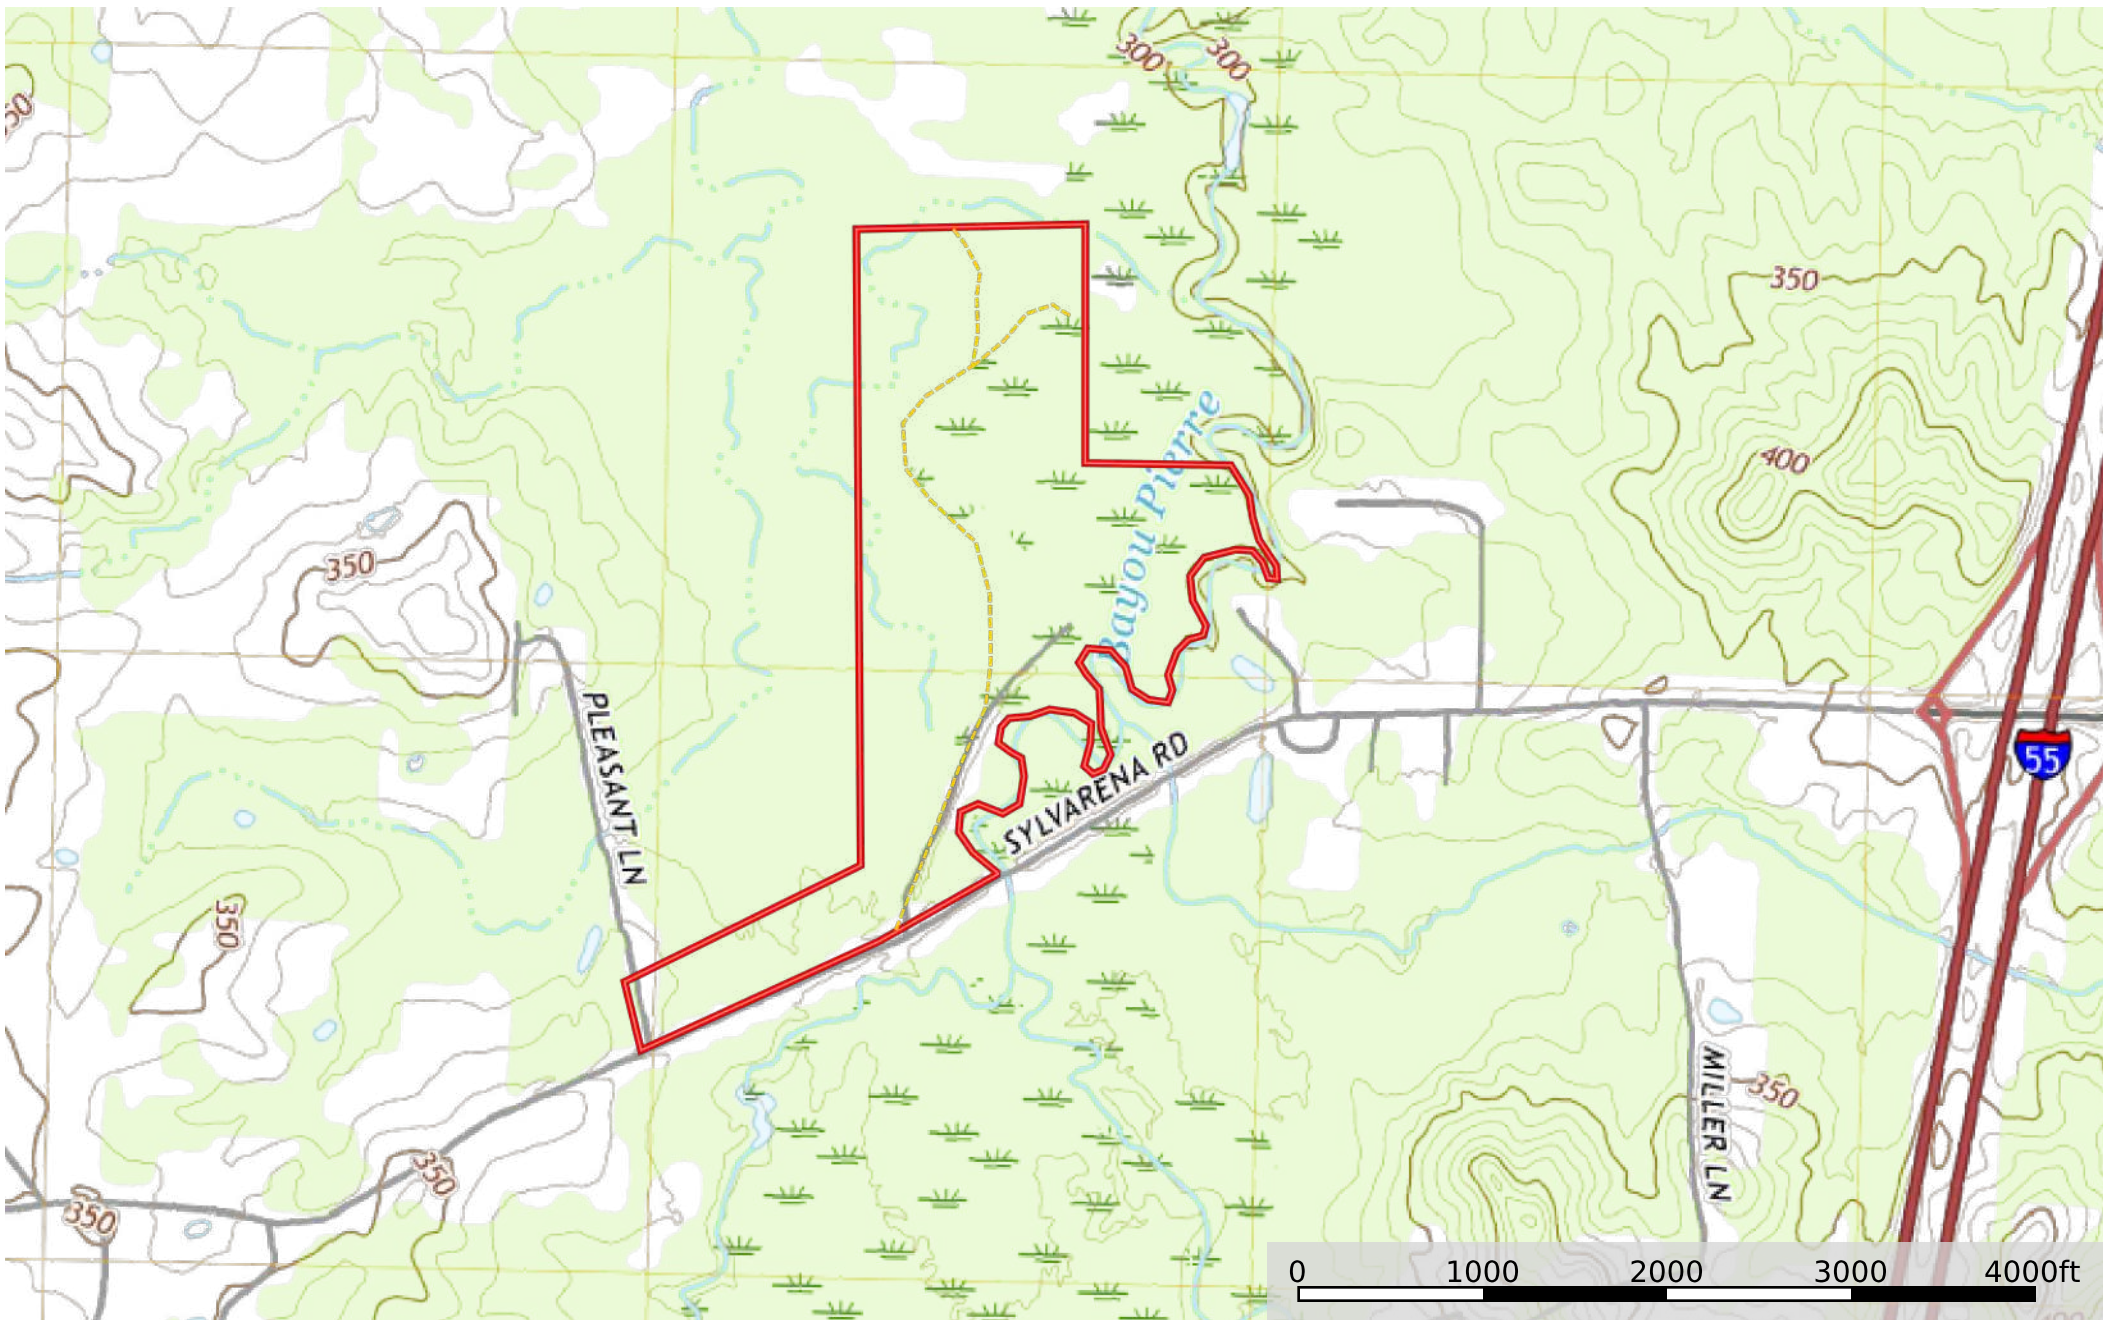

# Copiah 125 Sylvarena Rd

Copiah County, Mississippi, 125 AC +/-

--- Road / Trail    □ Food Plot    □ Boundary

# Copiah 125 Sylvarena Rd

Copiah County, Mississippi, 125 AC +/-

--- Road / Trail    □ Boundary

# Copiah 125 Sylvarena Rd

Copiah County, Mississippi, 125 AC +/-

- Road / Trail
- ▭ Food Plot
- ▭ Boundary
- ▭ 100 Year Floodplain
- ▭ 500 Year Floodplain
- ▭ Floodway
- ▭ Special
- ▭ Unmapped/ Not Included