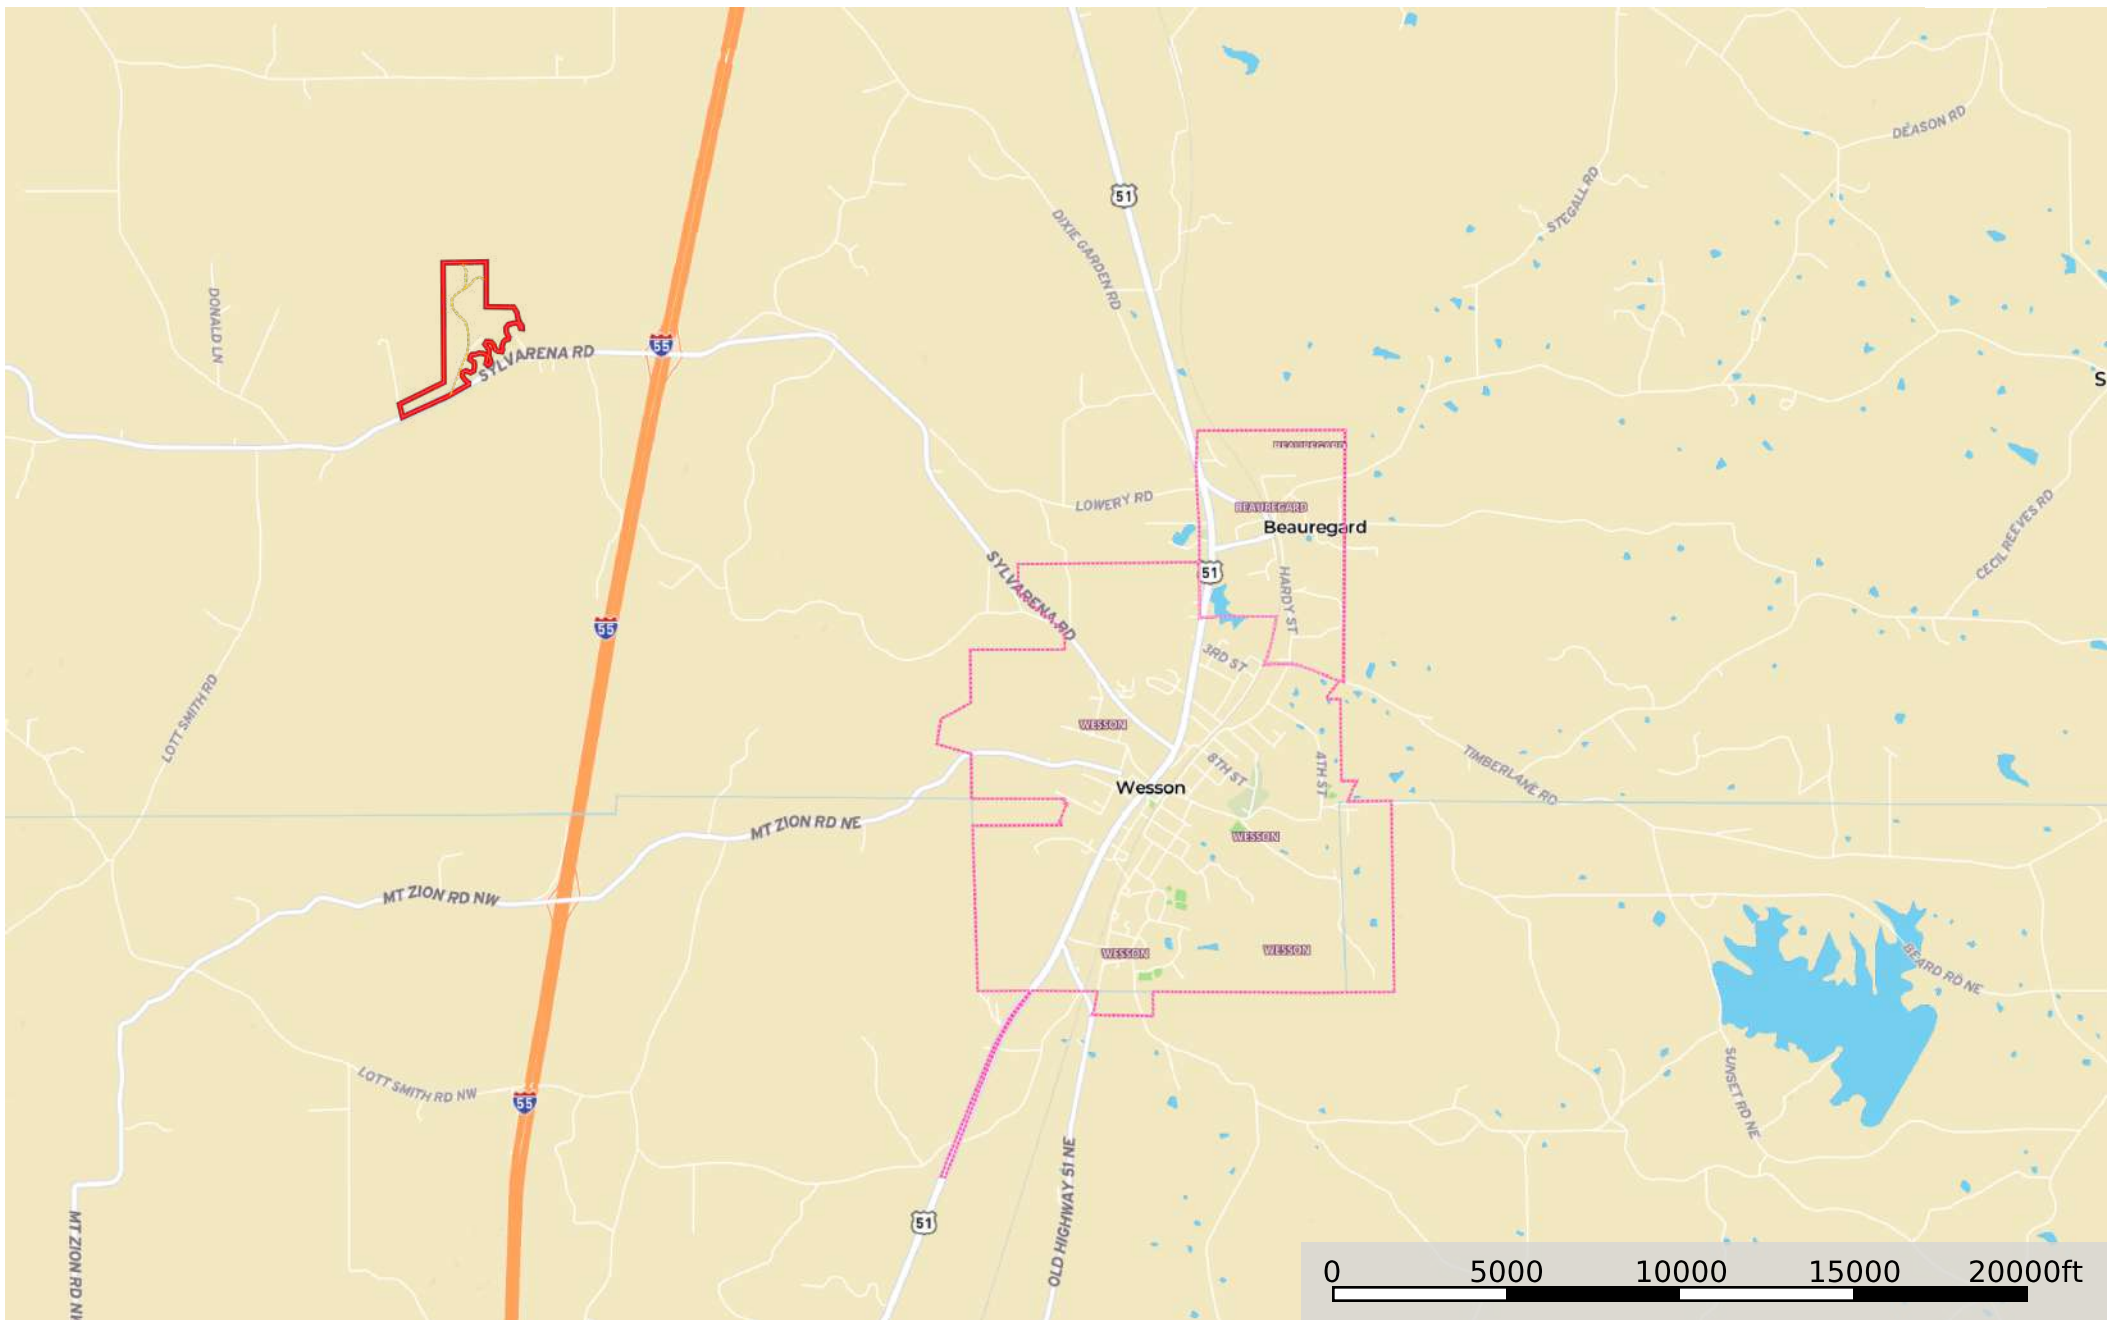

Copiah 125 Sylvarena Rd

Copiah County, Mississippi, 125 AC +/-

--- Road / Trail   □ Boundary