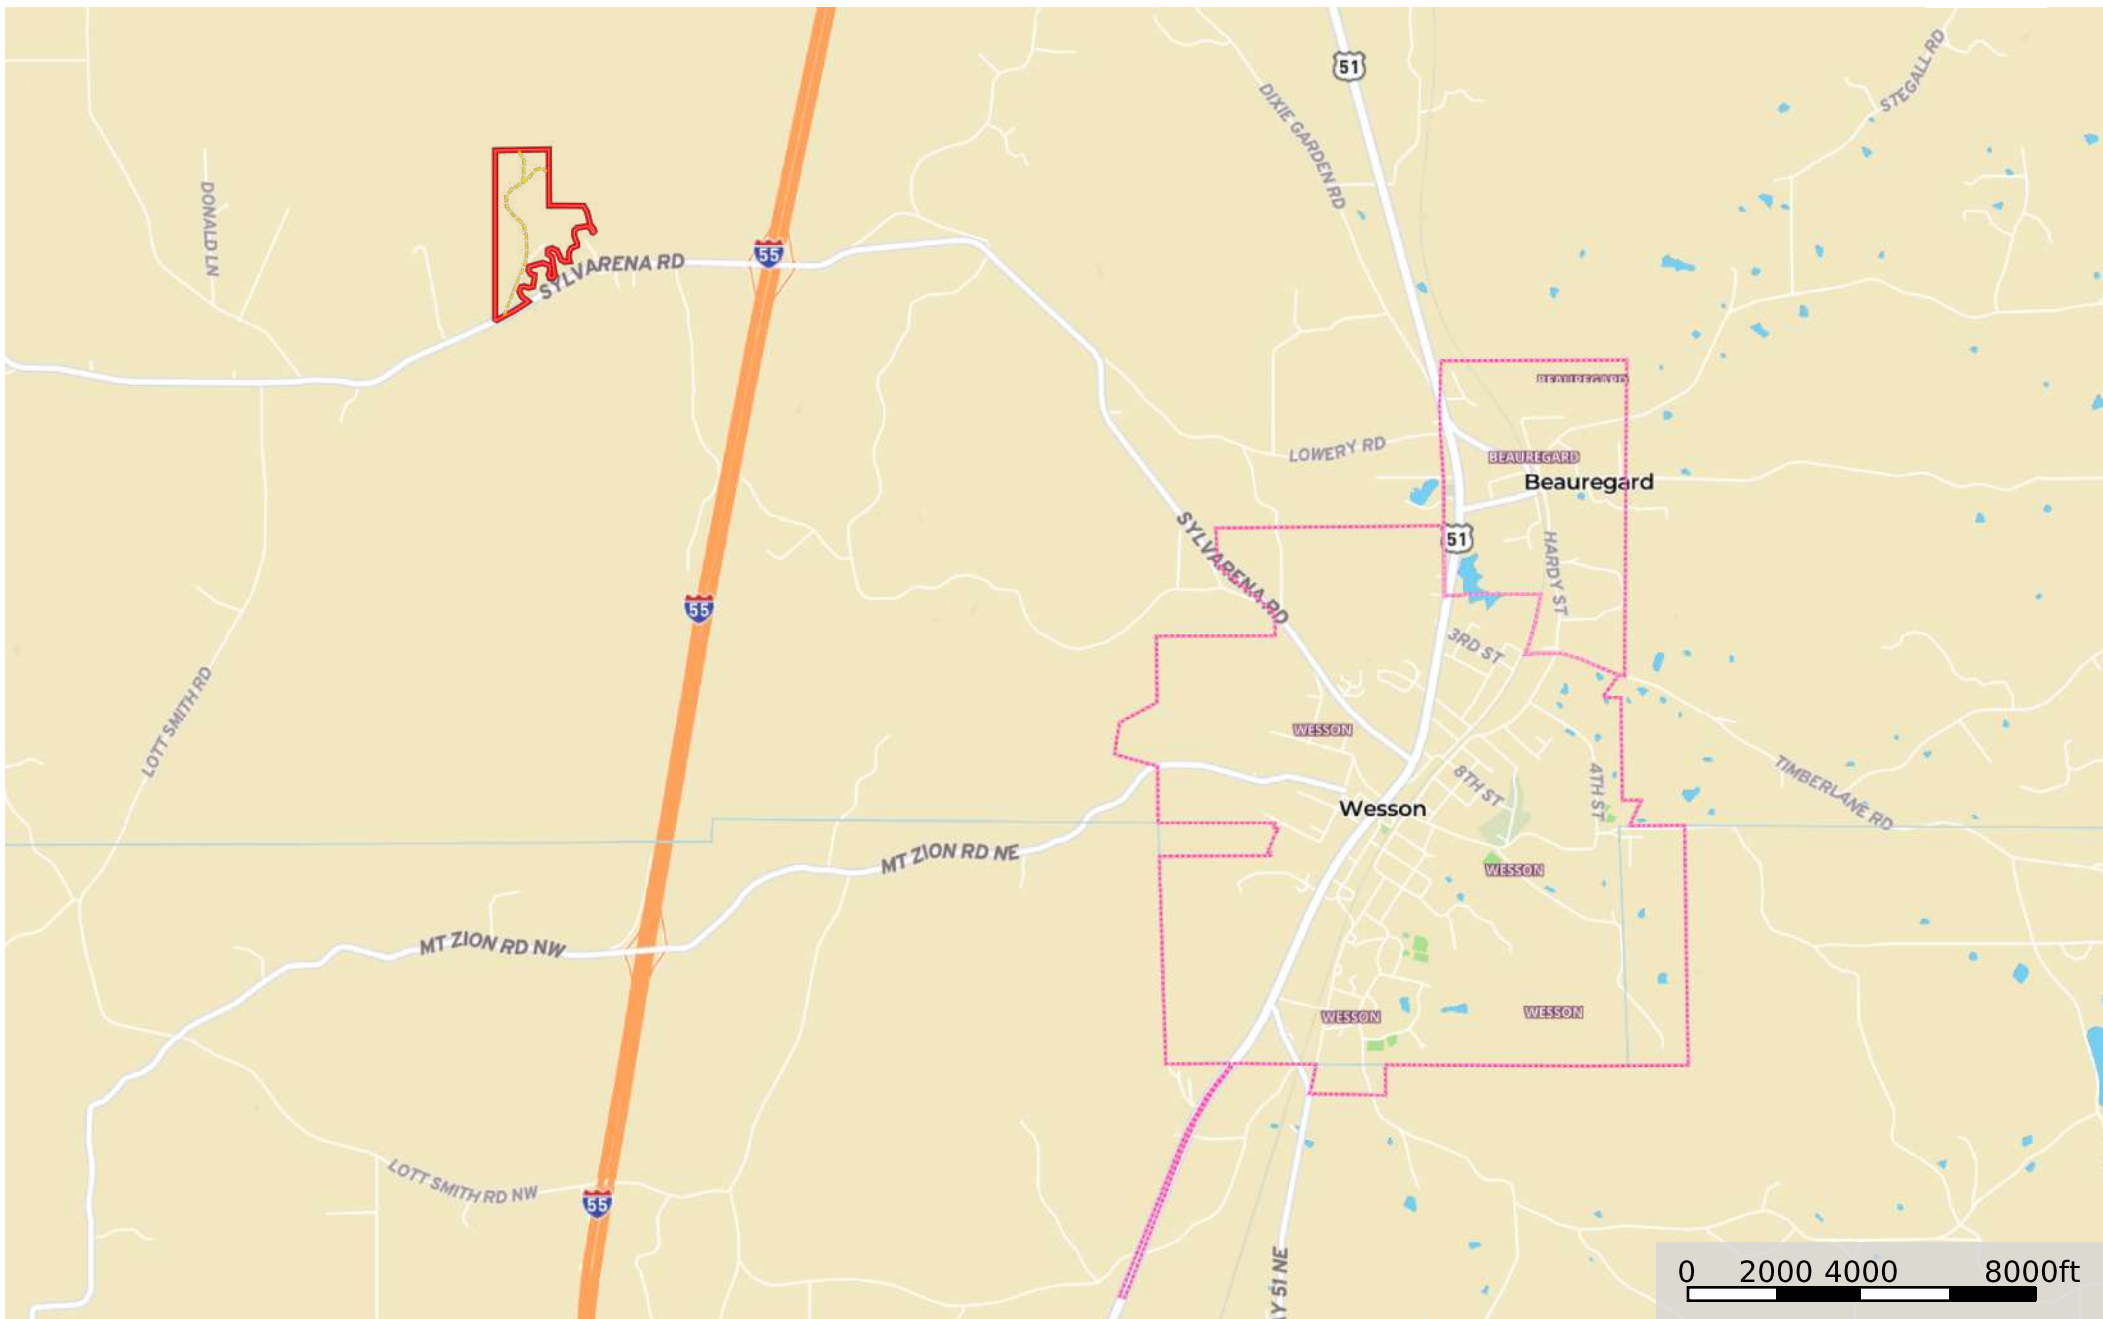

# Copiah 113 Sylvarena Rd

Copiah County, Mississippi, 113 AC +/-

--- Road / Trail    □ Boundary