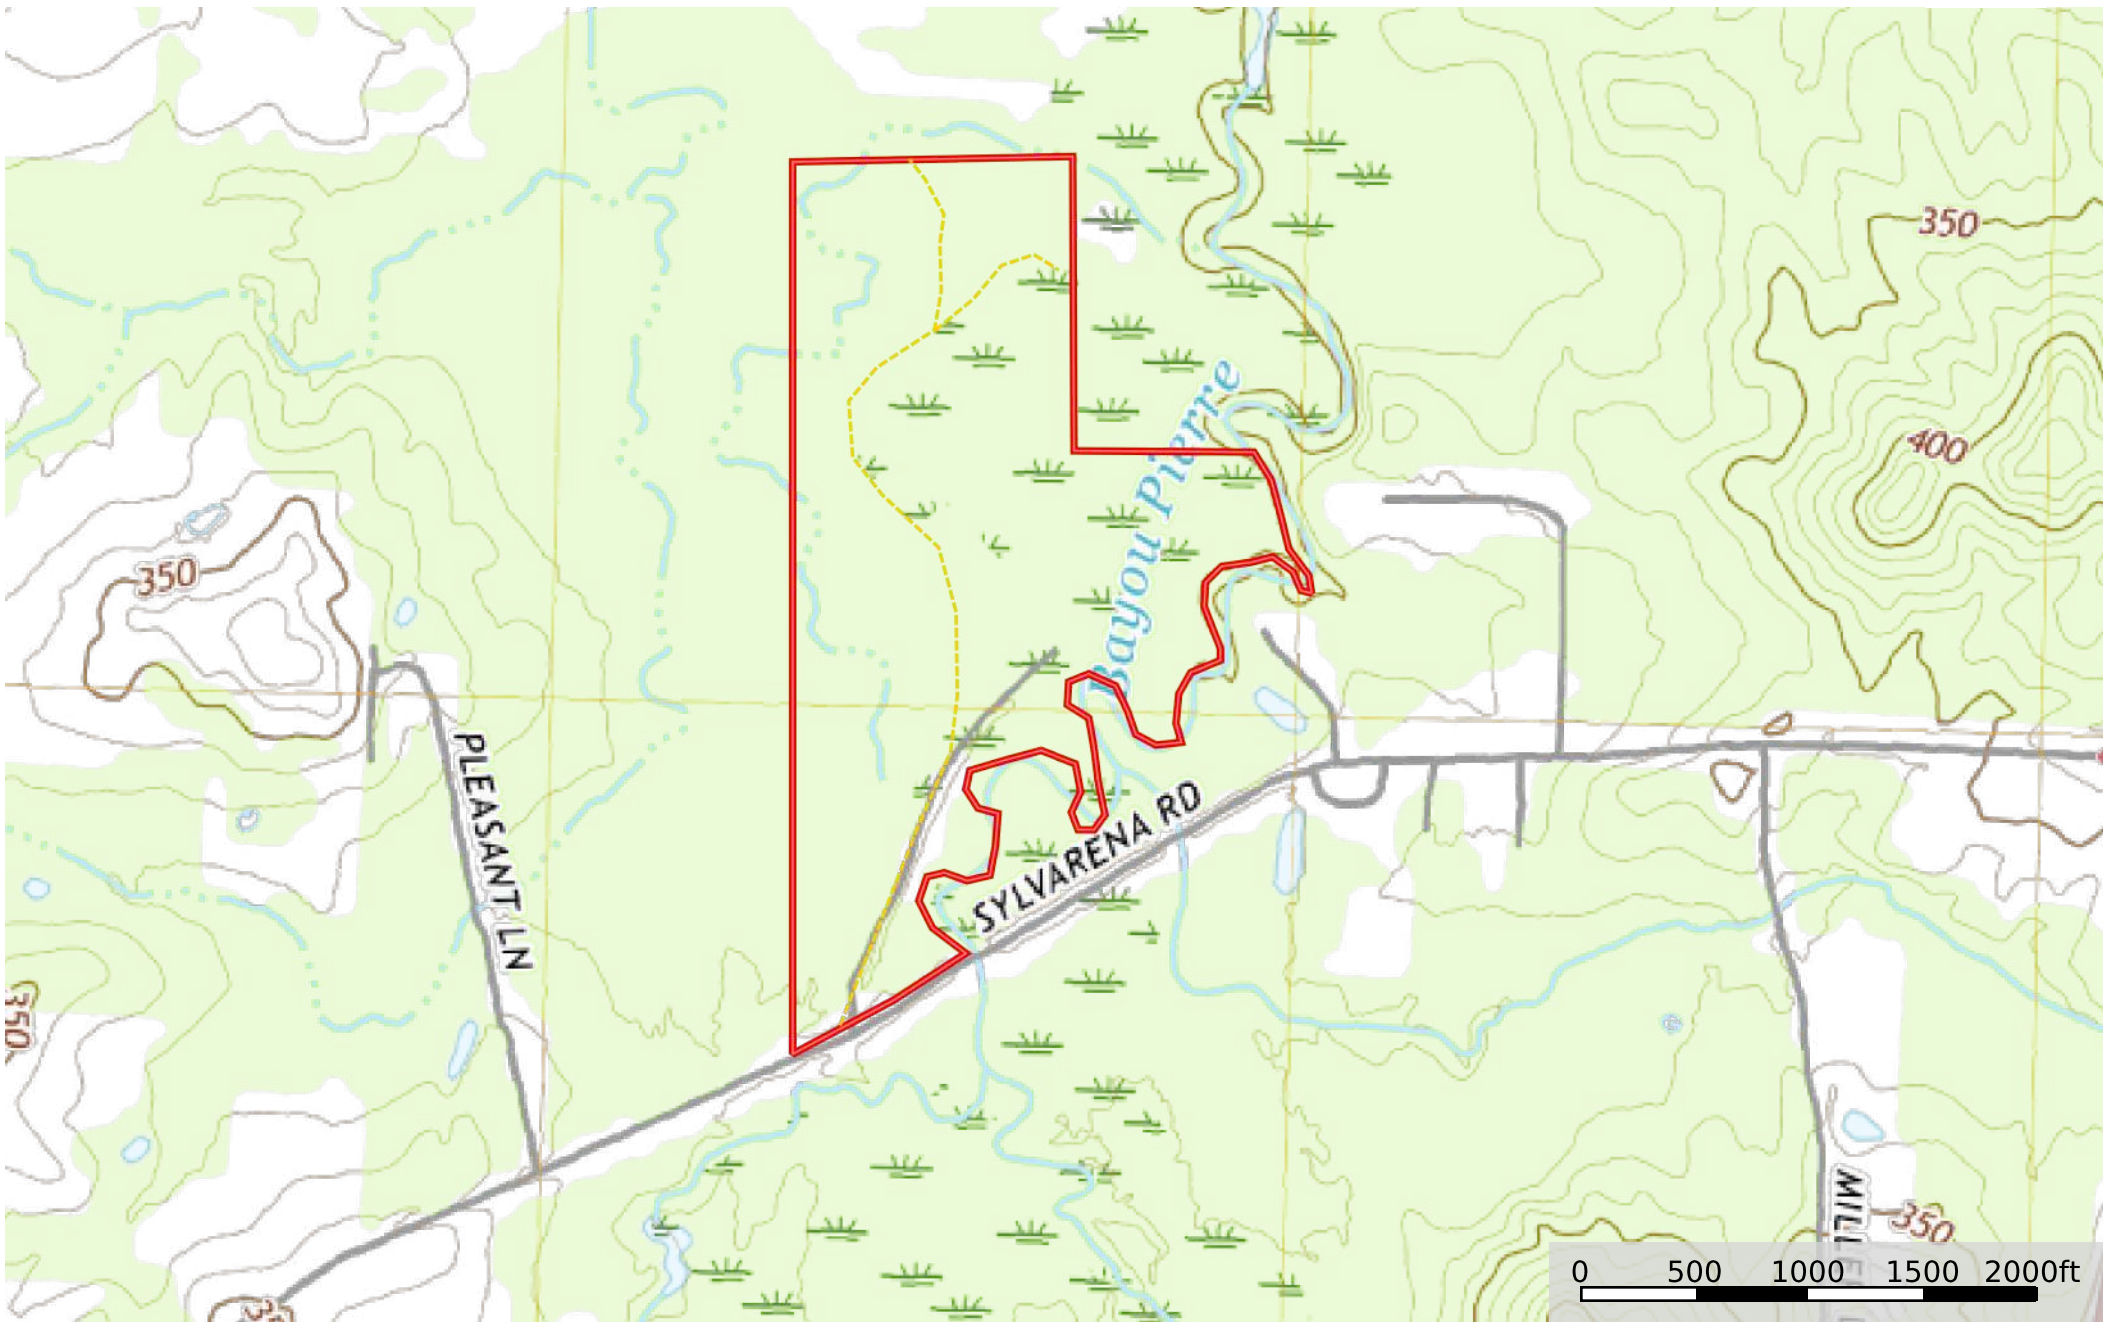

# Copiah 113 Sylvarena Rd

Copiah County, Mississippi, 113 AC +/-

--- Road / Trail    □ Boundary