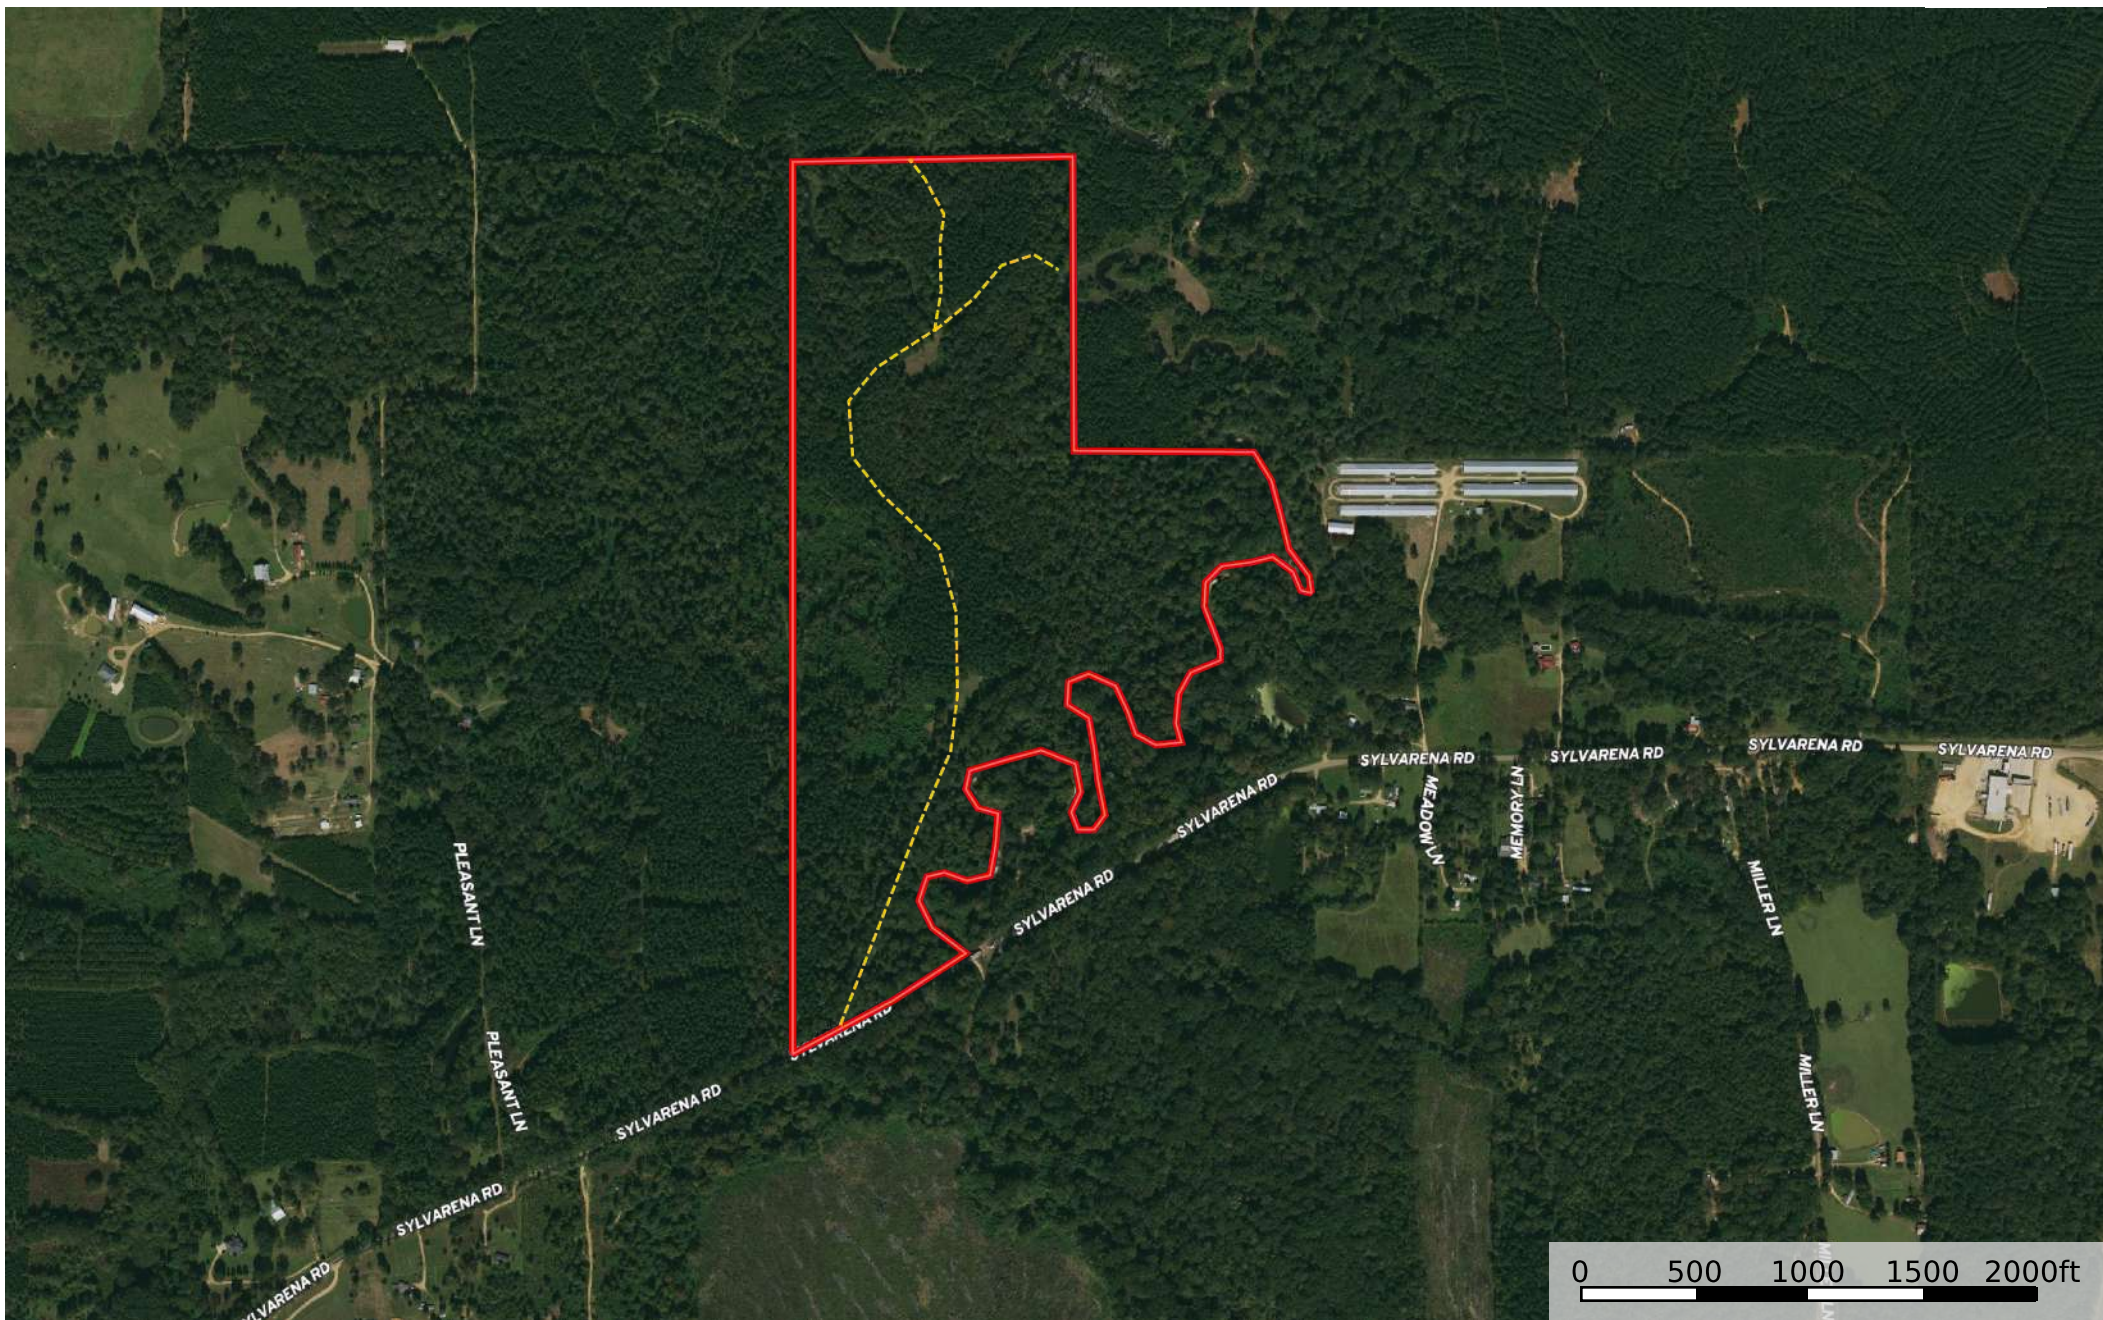

# Copiah 113 Sylvarena Rd

Copiah County, Mississippi, 113 AC +/-

--- Road / Trail    □ Boundary