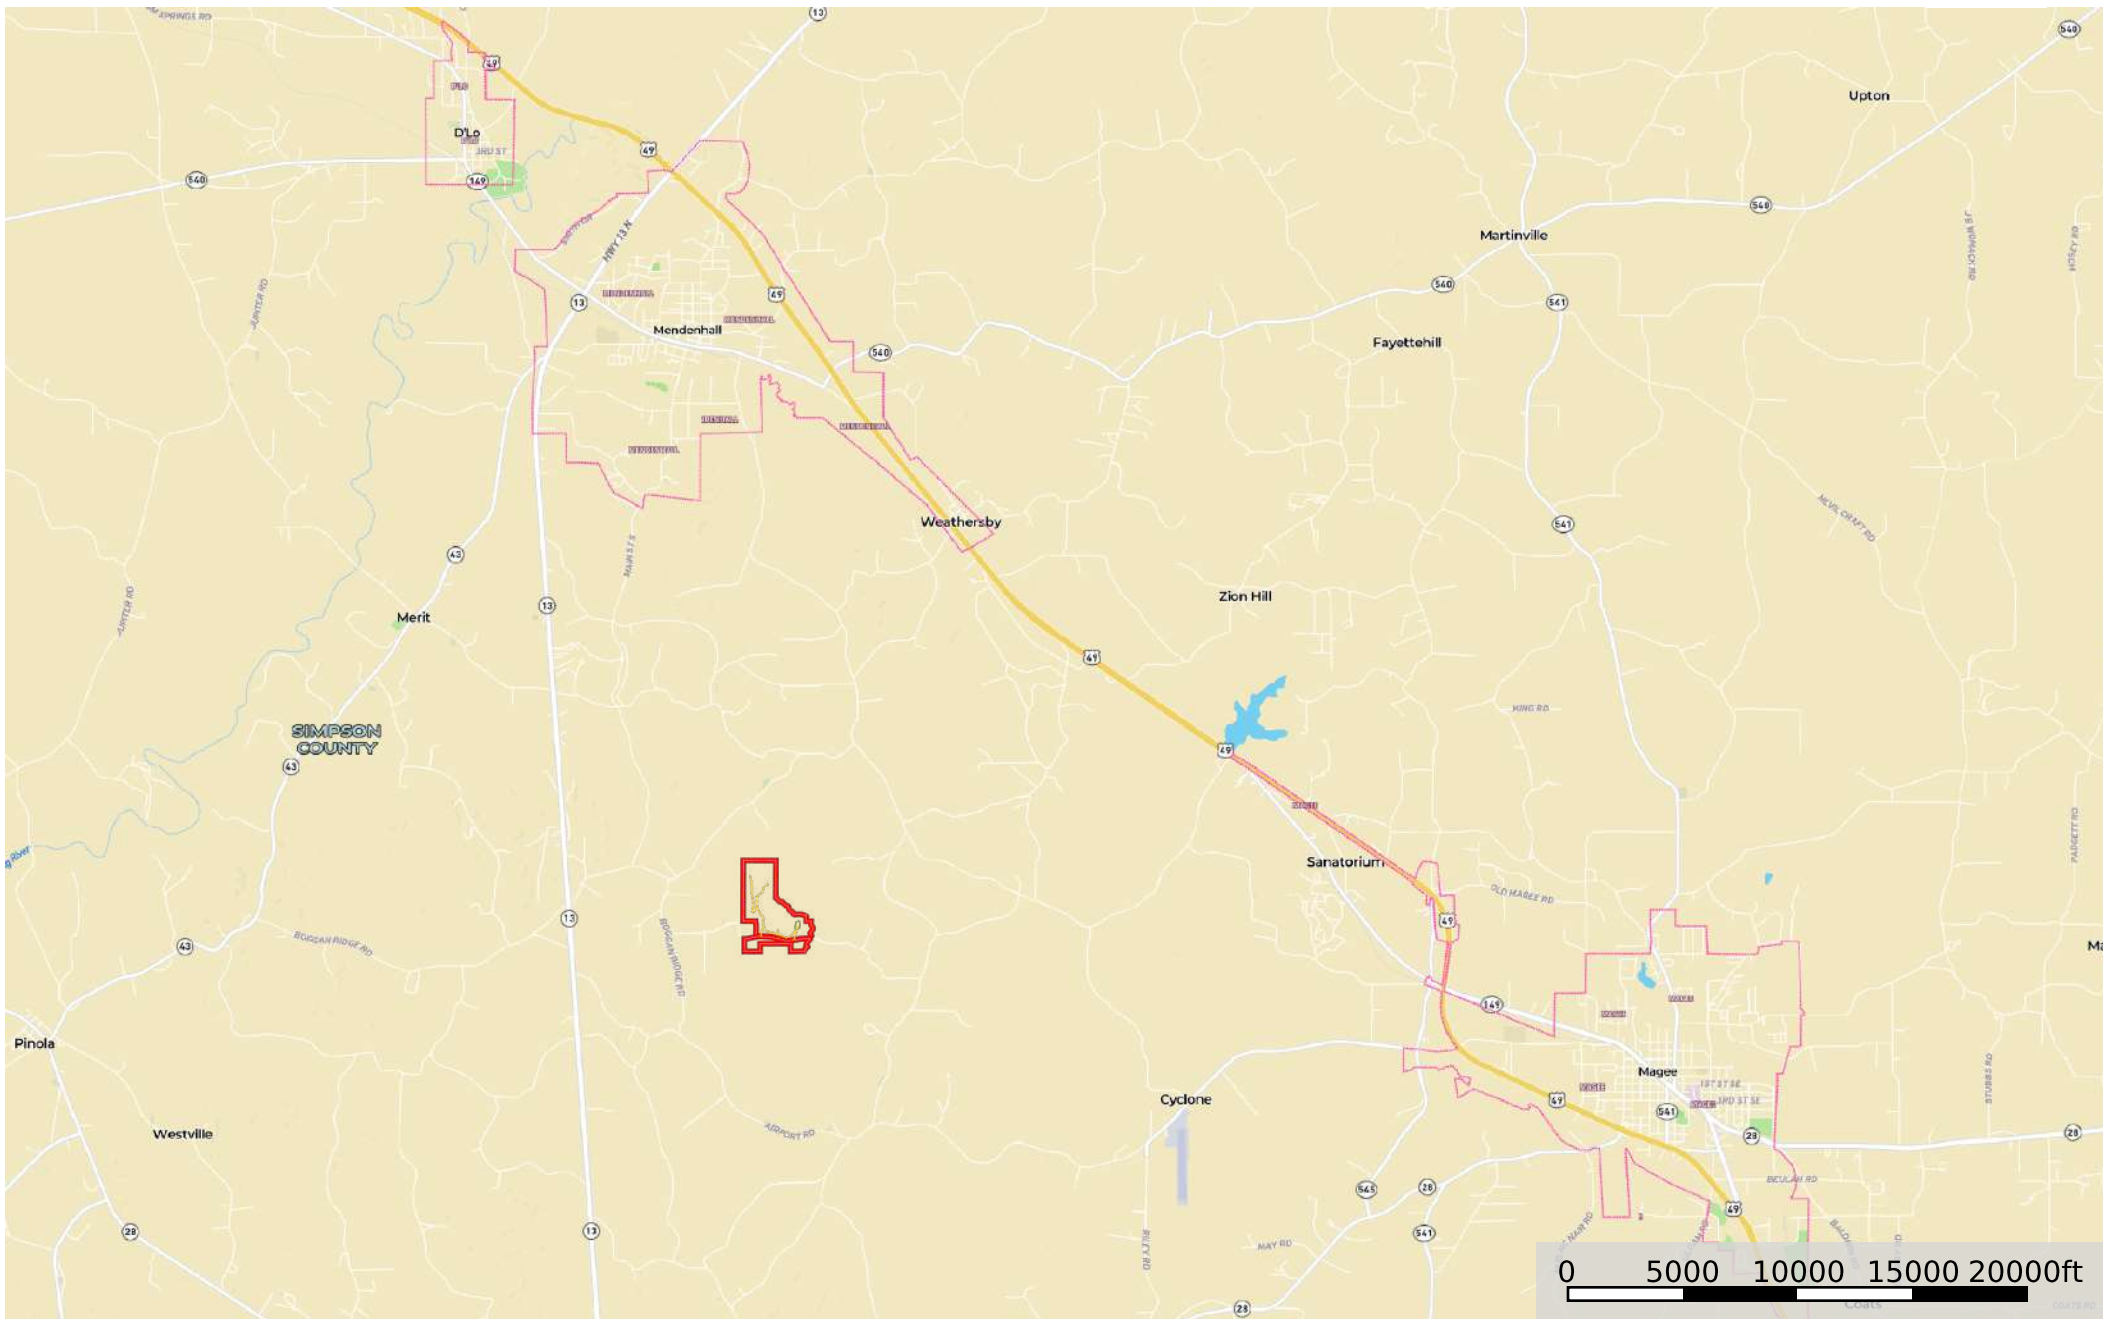

# Simpson 175 Lee Boggan Rd

Simpson County, Mississippi, 175 AC +/-

- Road / Trail
- Food Plot
- ▭ Boundary

# Simpson 175 Lee Boggan Rd

Simpson County, Mississippi, 175 AC +/-

--- Road / Trail    □ Food Plot    ▭ Boundary

# Simpson 175 Lee Boggan Rd

Simpson County, Mississippi, 175 AC +/-

# Simpson 175 Lee Boggan Rd

Simpson County, Mississippi, 175 AC +/-

--- Road / Trail    □ Food Plot    □ Boundary