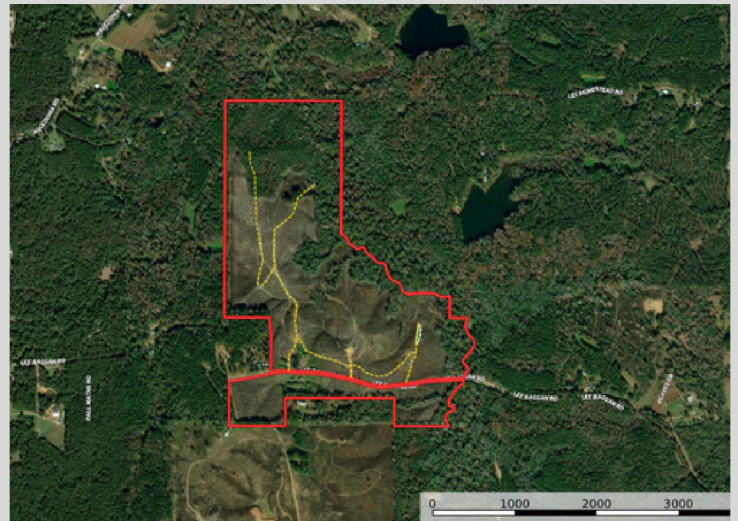

Dillon Walker | Forester, Land Professional
(C) 601-503-4631
(O) 601.209.4882
dwalker@backwoodsland.com

SCAN TO VIEW WEBSITE