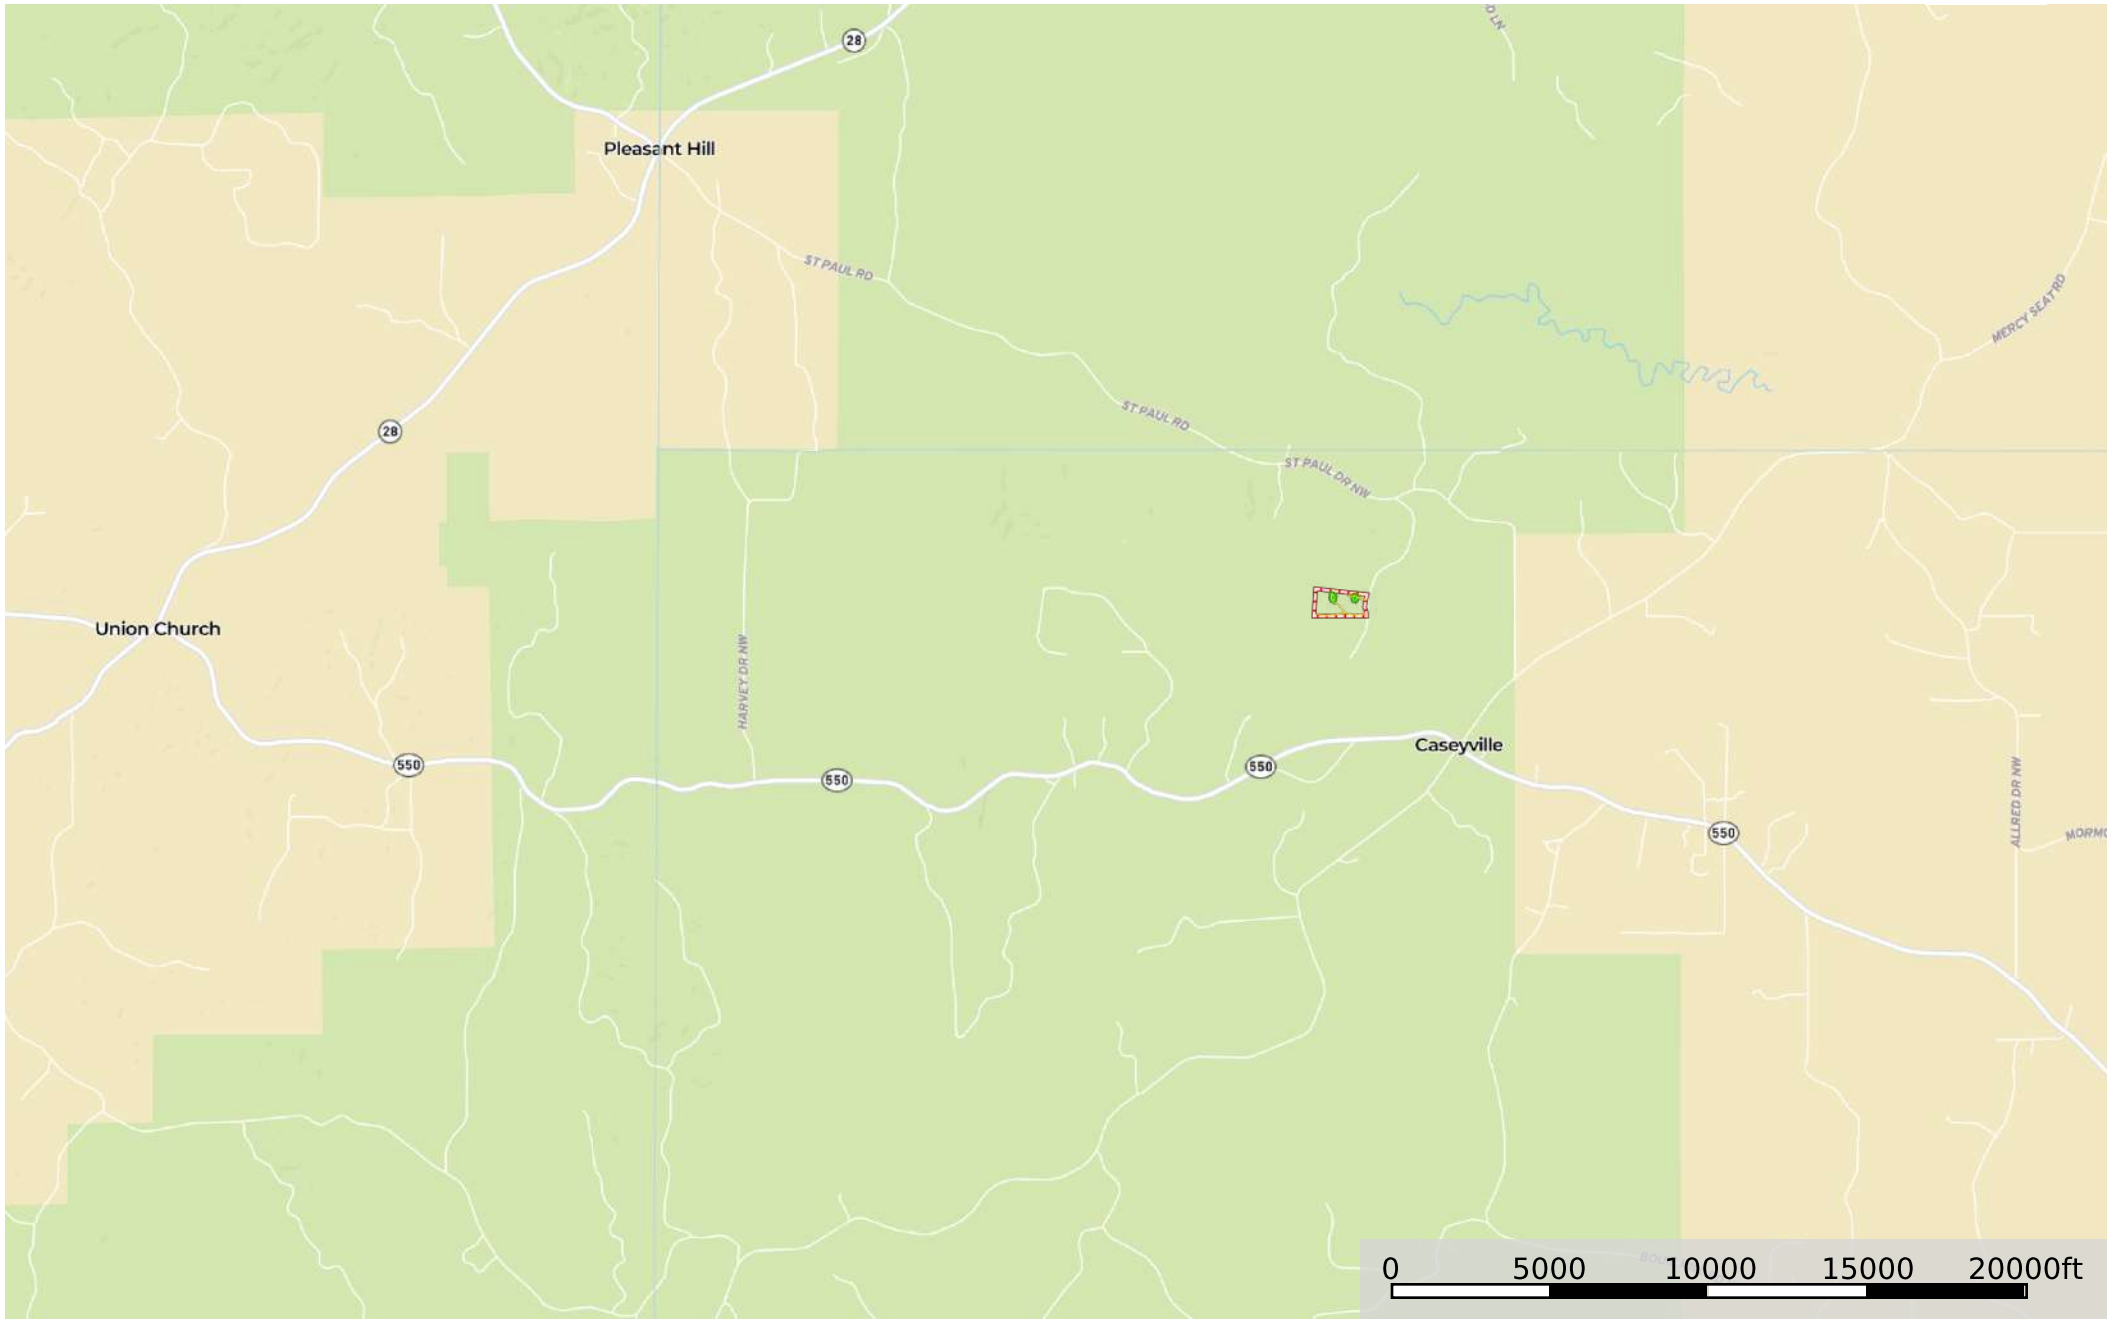

Lincoln 28 Tract 4 Wesley Ln

Lincoln County, Mississippi, 28 AC +/-

--- Road / Trail □ Food Plot 1 □ Boundary

Lincoln 28 Tract 4 Wesley Ln

Lincoln County, Mississippi, 28 AC +/-

--- Road / Trail Food Plot 1 Boundary

Lincoln 28 Tract 4 Wesley Ln

Lincoln County, Mississippi, 28 AC +/-

--- Road / Trail  Food Plot 1  Boundary