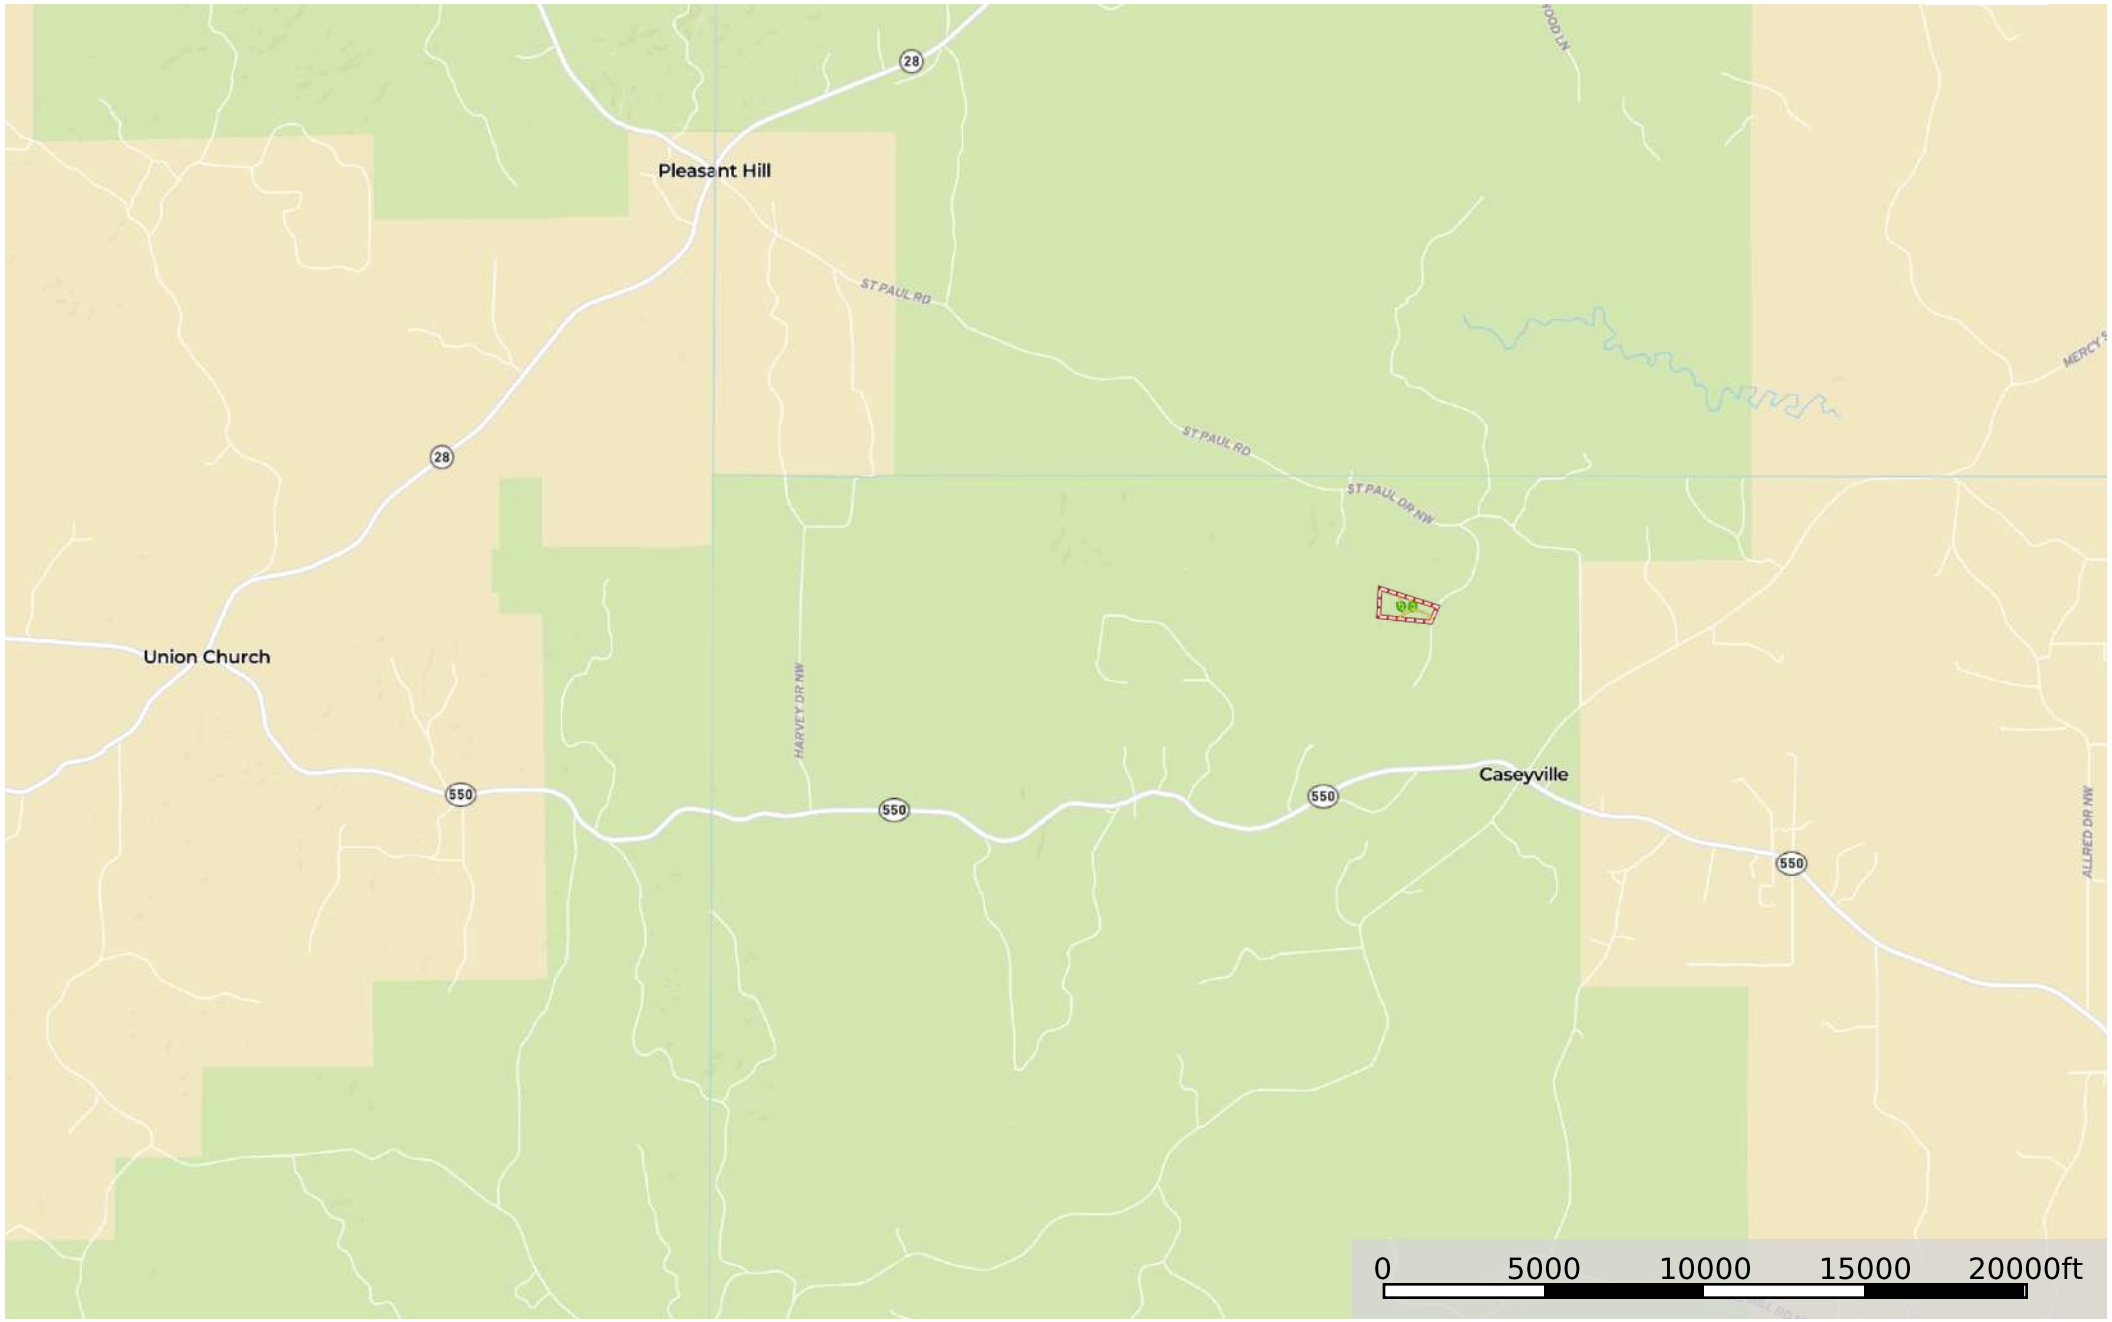

Lincoln 28 Tract 3 Wesley Ln

Lincoln County, Mississippi, 28 AC +/-

--- Road / Trail □ Food Plot 1 □ Boundary

Lincoln 28 Tract 3 Wesley Ln

Lincoln County, Mississippi, 28 AC +/-

--- Road / Trail □ Food Plot 1 □ Boundary

Lincoln 28 Tract 3 Wesley Ln

Lincoln County, Mississippi, 28 AC +/-

--- Road / Trail  Food Plot 1  Boundary