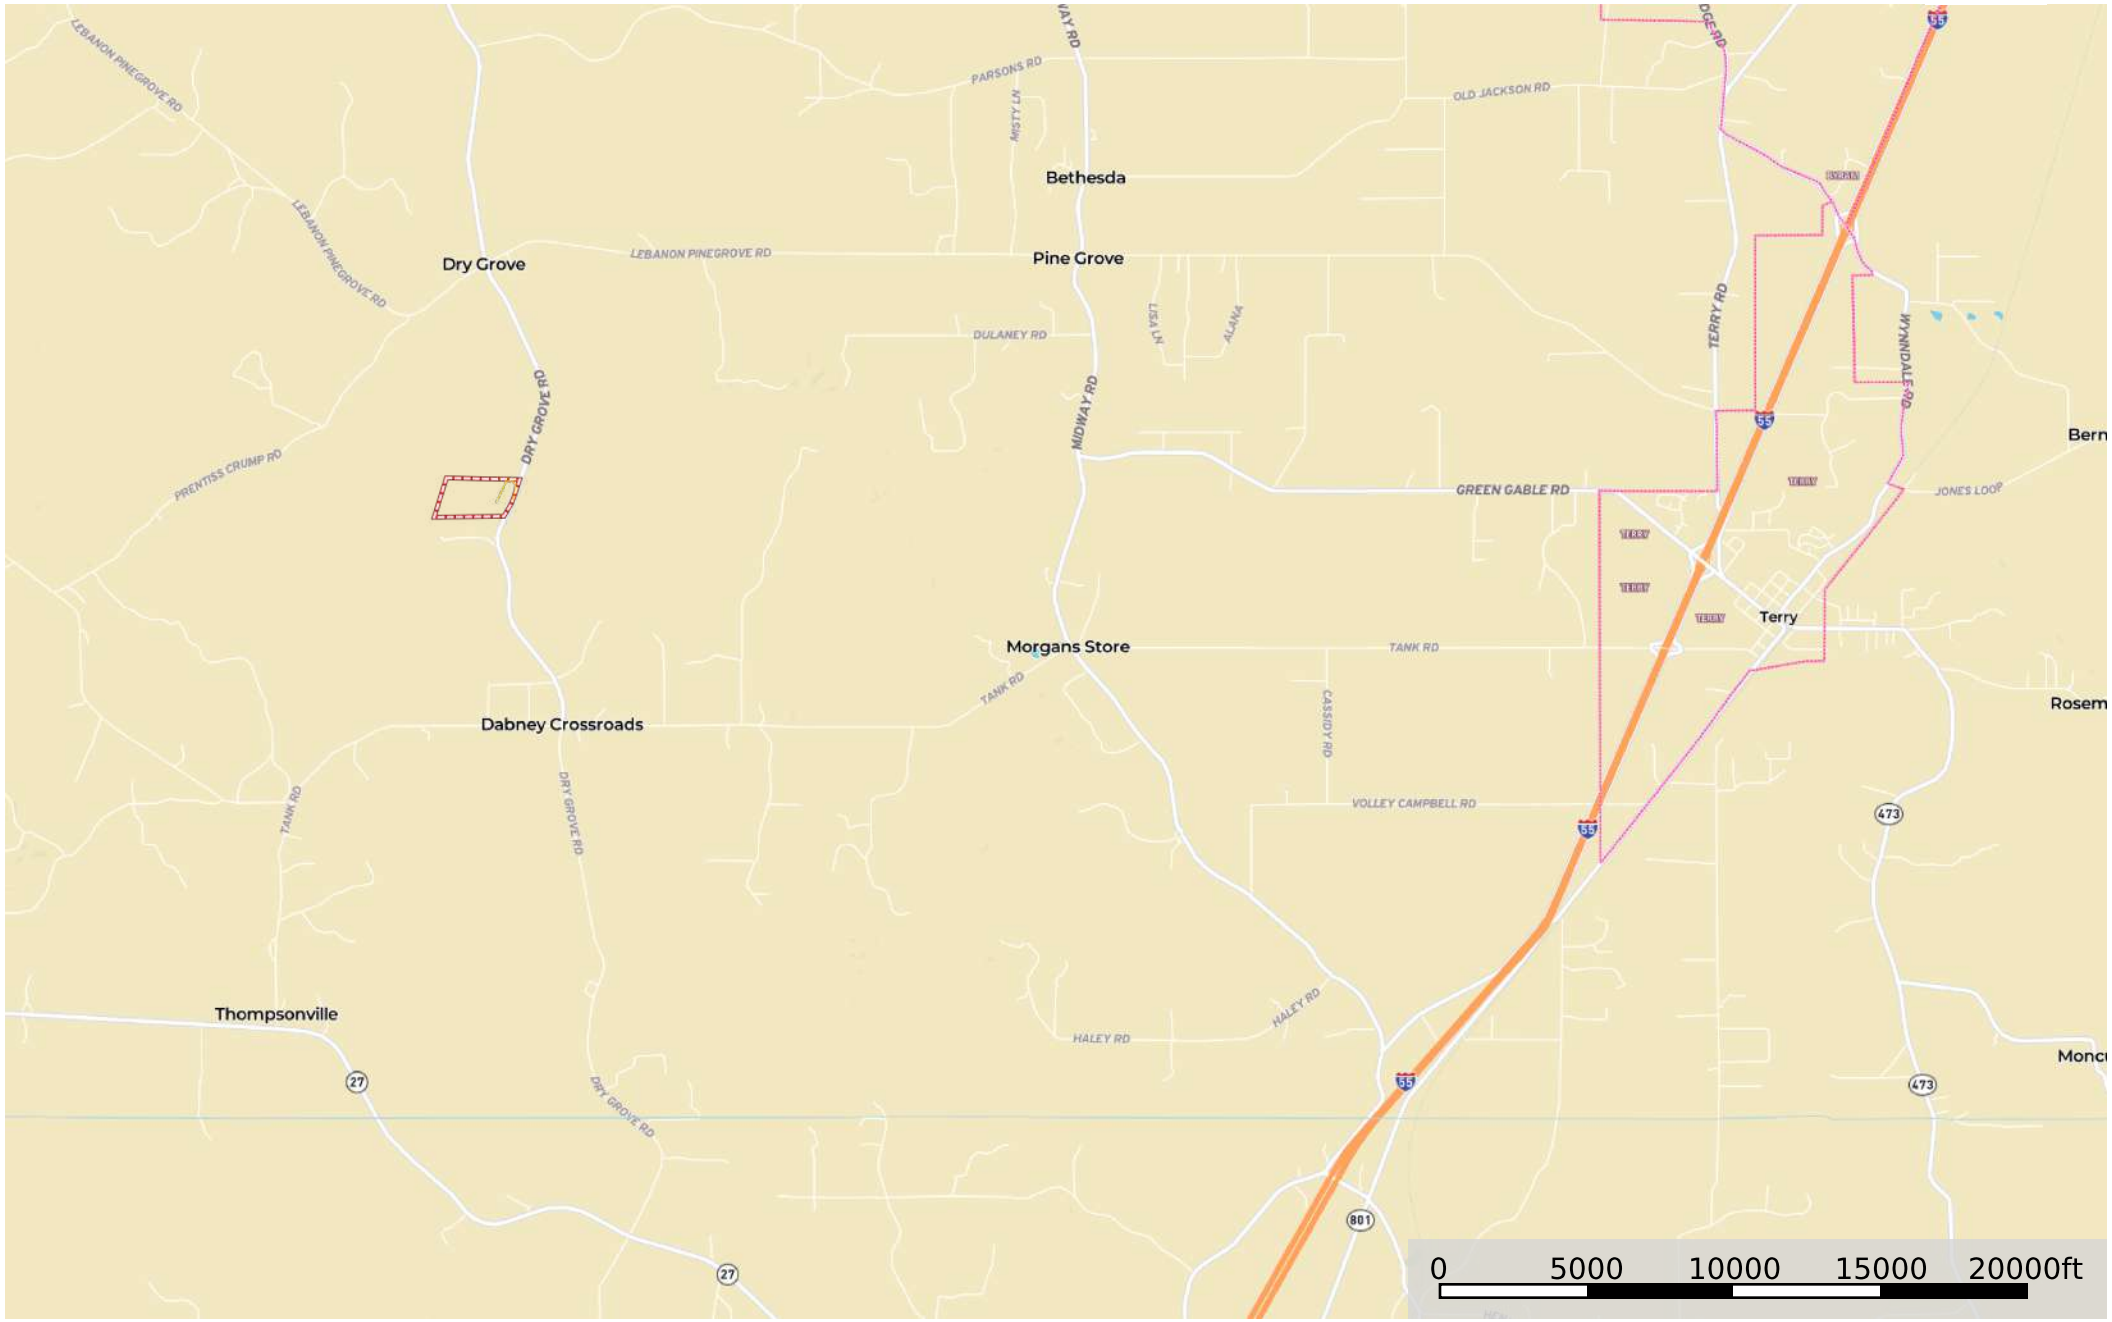

Hinds 73 Dry Grove Rd

Hinds County, Mississippi, 73 AC +/-

--- Road / Trail □ Boundary

Hinds 73 Dry Grove Rd

Hinds County, Mississippi, 73 AC +/-

--- Road / Trail □ Boundary

Hinds 73 Dry Grove Rd

Hinds County, Mississippi, 73 AC +/-

--- Road / Trail □ Boundary