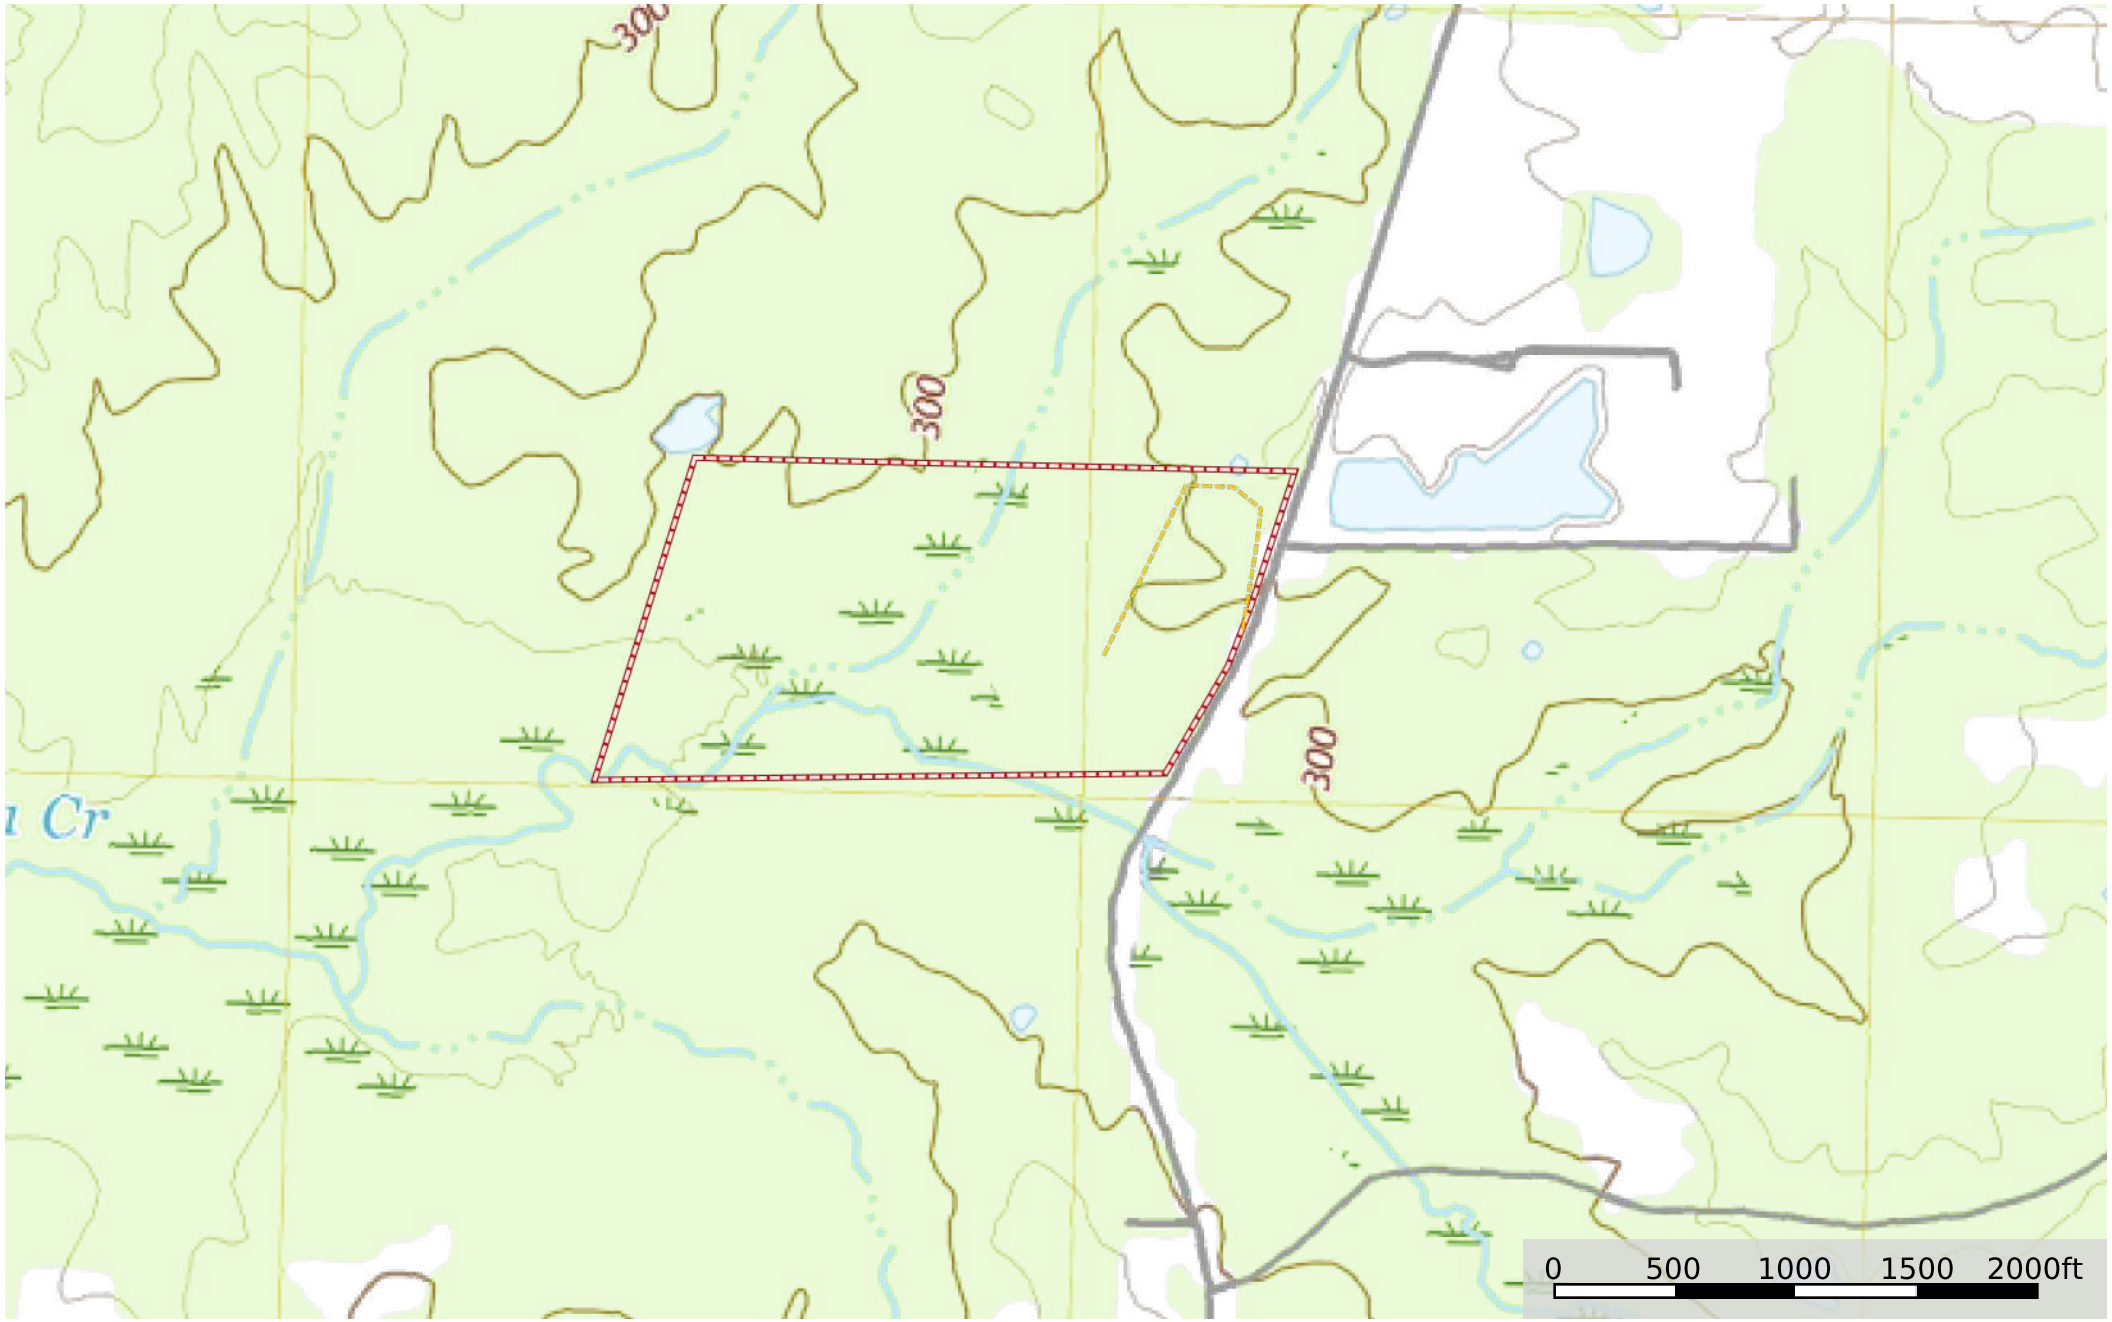

Hinds 73 Dry Grove Rd

Hinds County, Mississippi, 73 AC +/-

--- Road / Trail □ Boundary

Hinds 73 Dry Grove Rd

Hinds County, Mississippi, 73 AC +/-

--- Road / Trail □ Boundary

Hinds 73 Dry Grove Rd

Hinds County, Mississippi, 73 AC +/-

--- Road / Trail □ Boundary