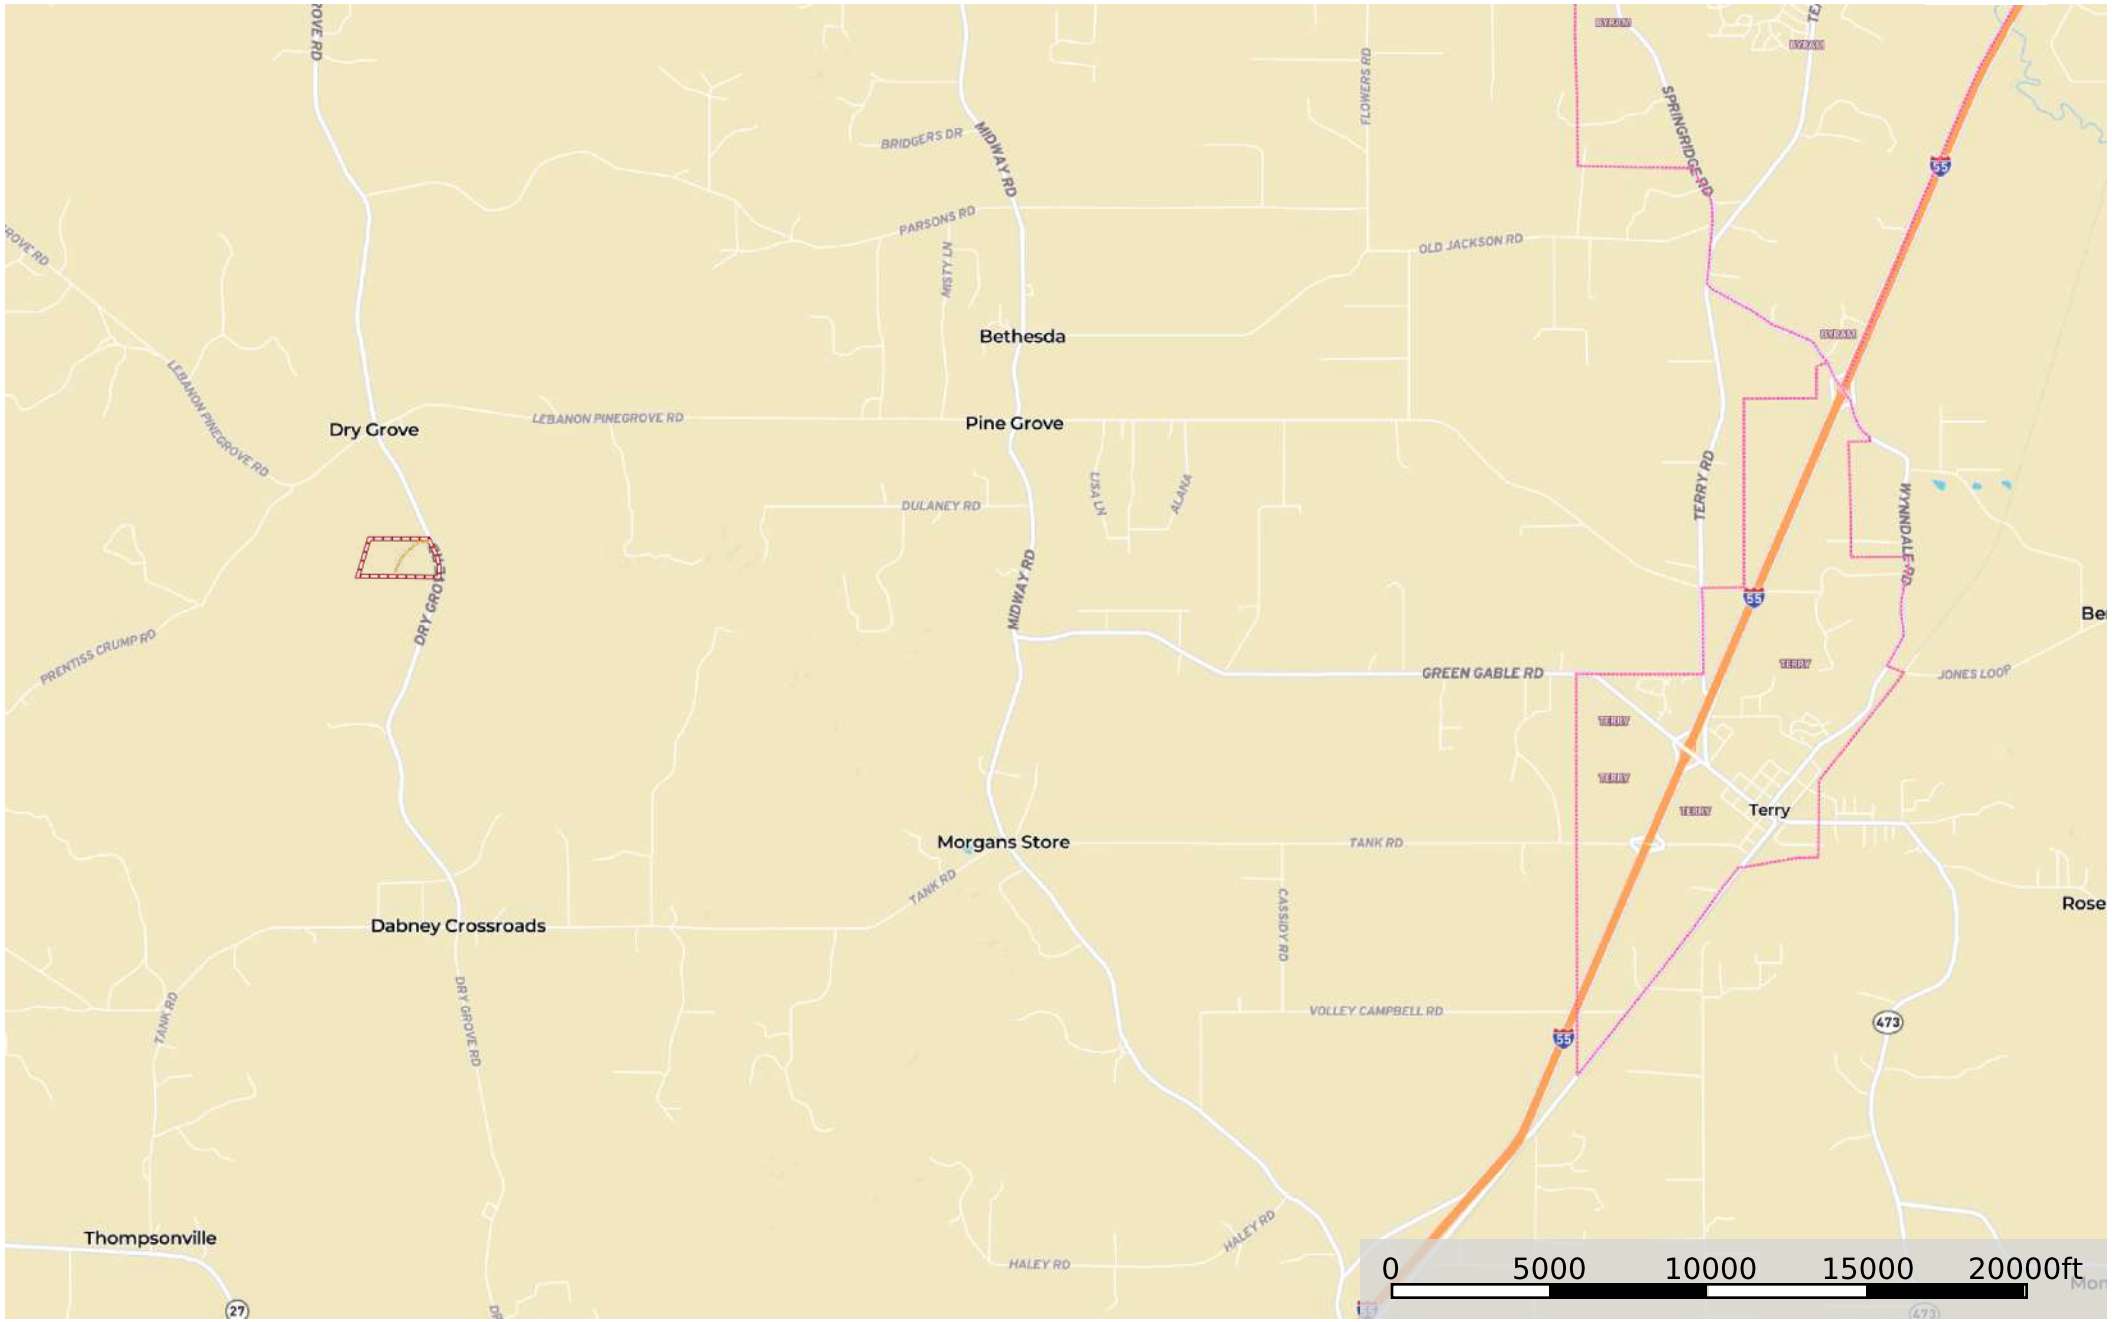

# Hinds 62 Dry Grove Rd

Hinds County, Mississippi, 62 AC +/-

mapbox

--- Road / Trail    □ Boundary

# Hinds 62 Dry Grove Rd

Hinds County, Mississippi, 62 AC +/-

--- Road / Trail    □ Boundary