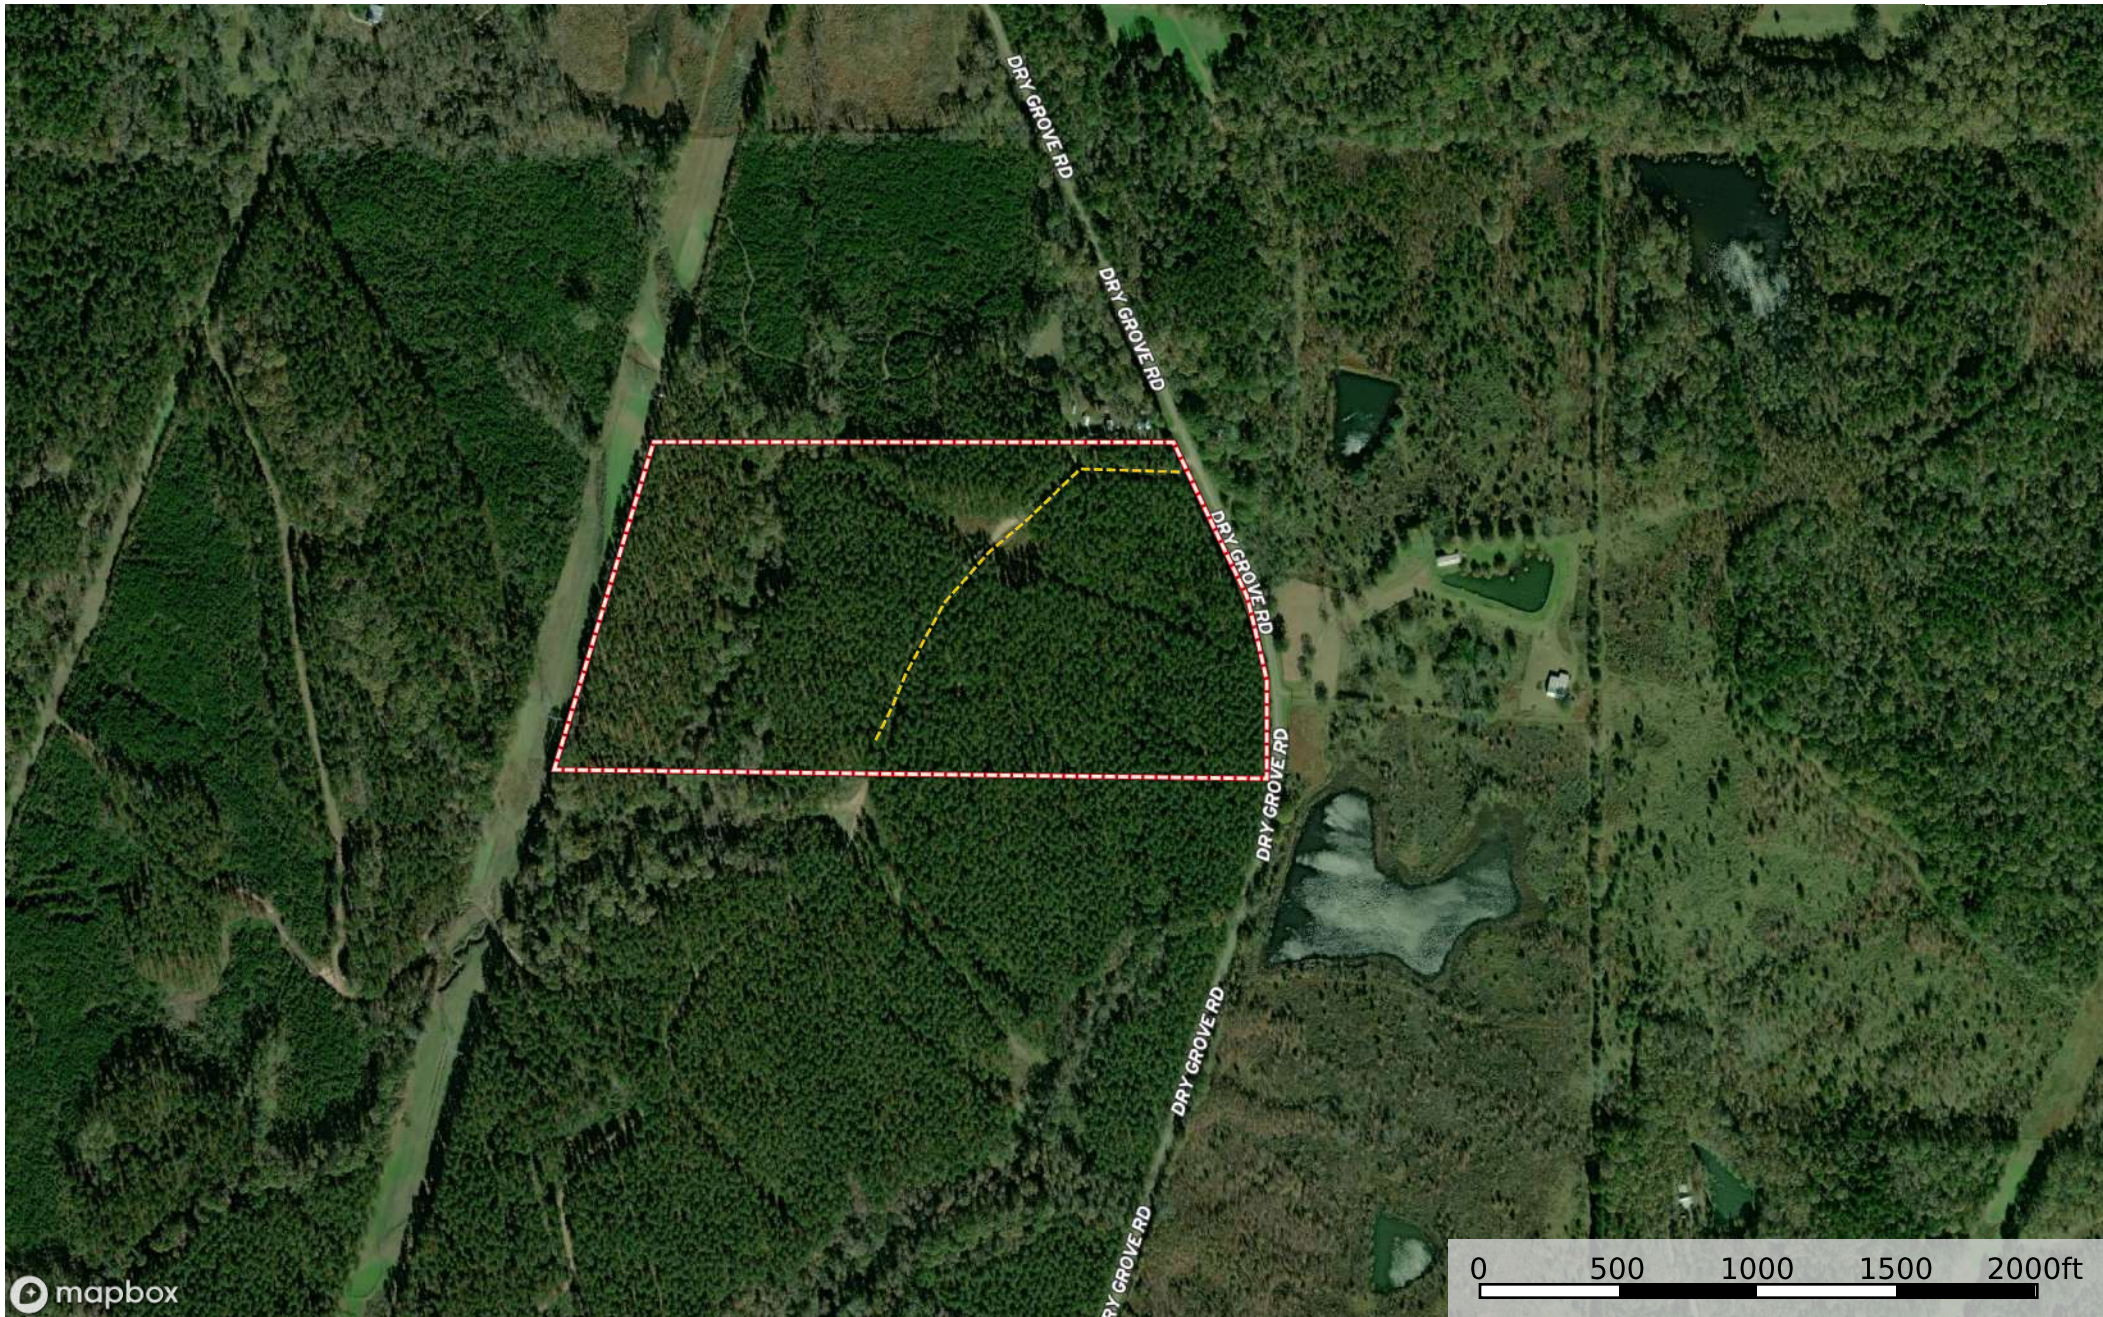

# Hinds 62 Dry Grove Rd

Hinds County, Mississippi, 62 AC +/-

mapbox

--- Road / Trail    □ Boundary

# Hinds 62 Dry Grove Rd

Hinds County, Mississippi, 62 AC +/-

--- Road / Trail    □ Boundary