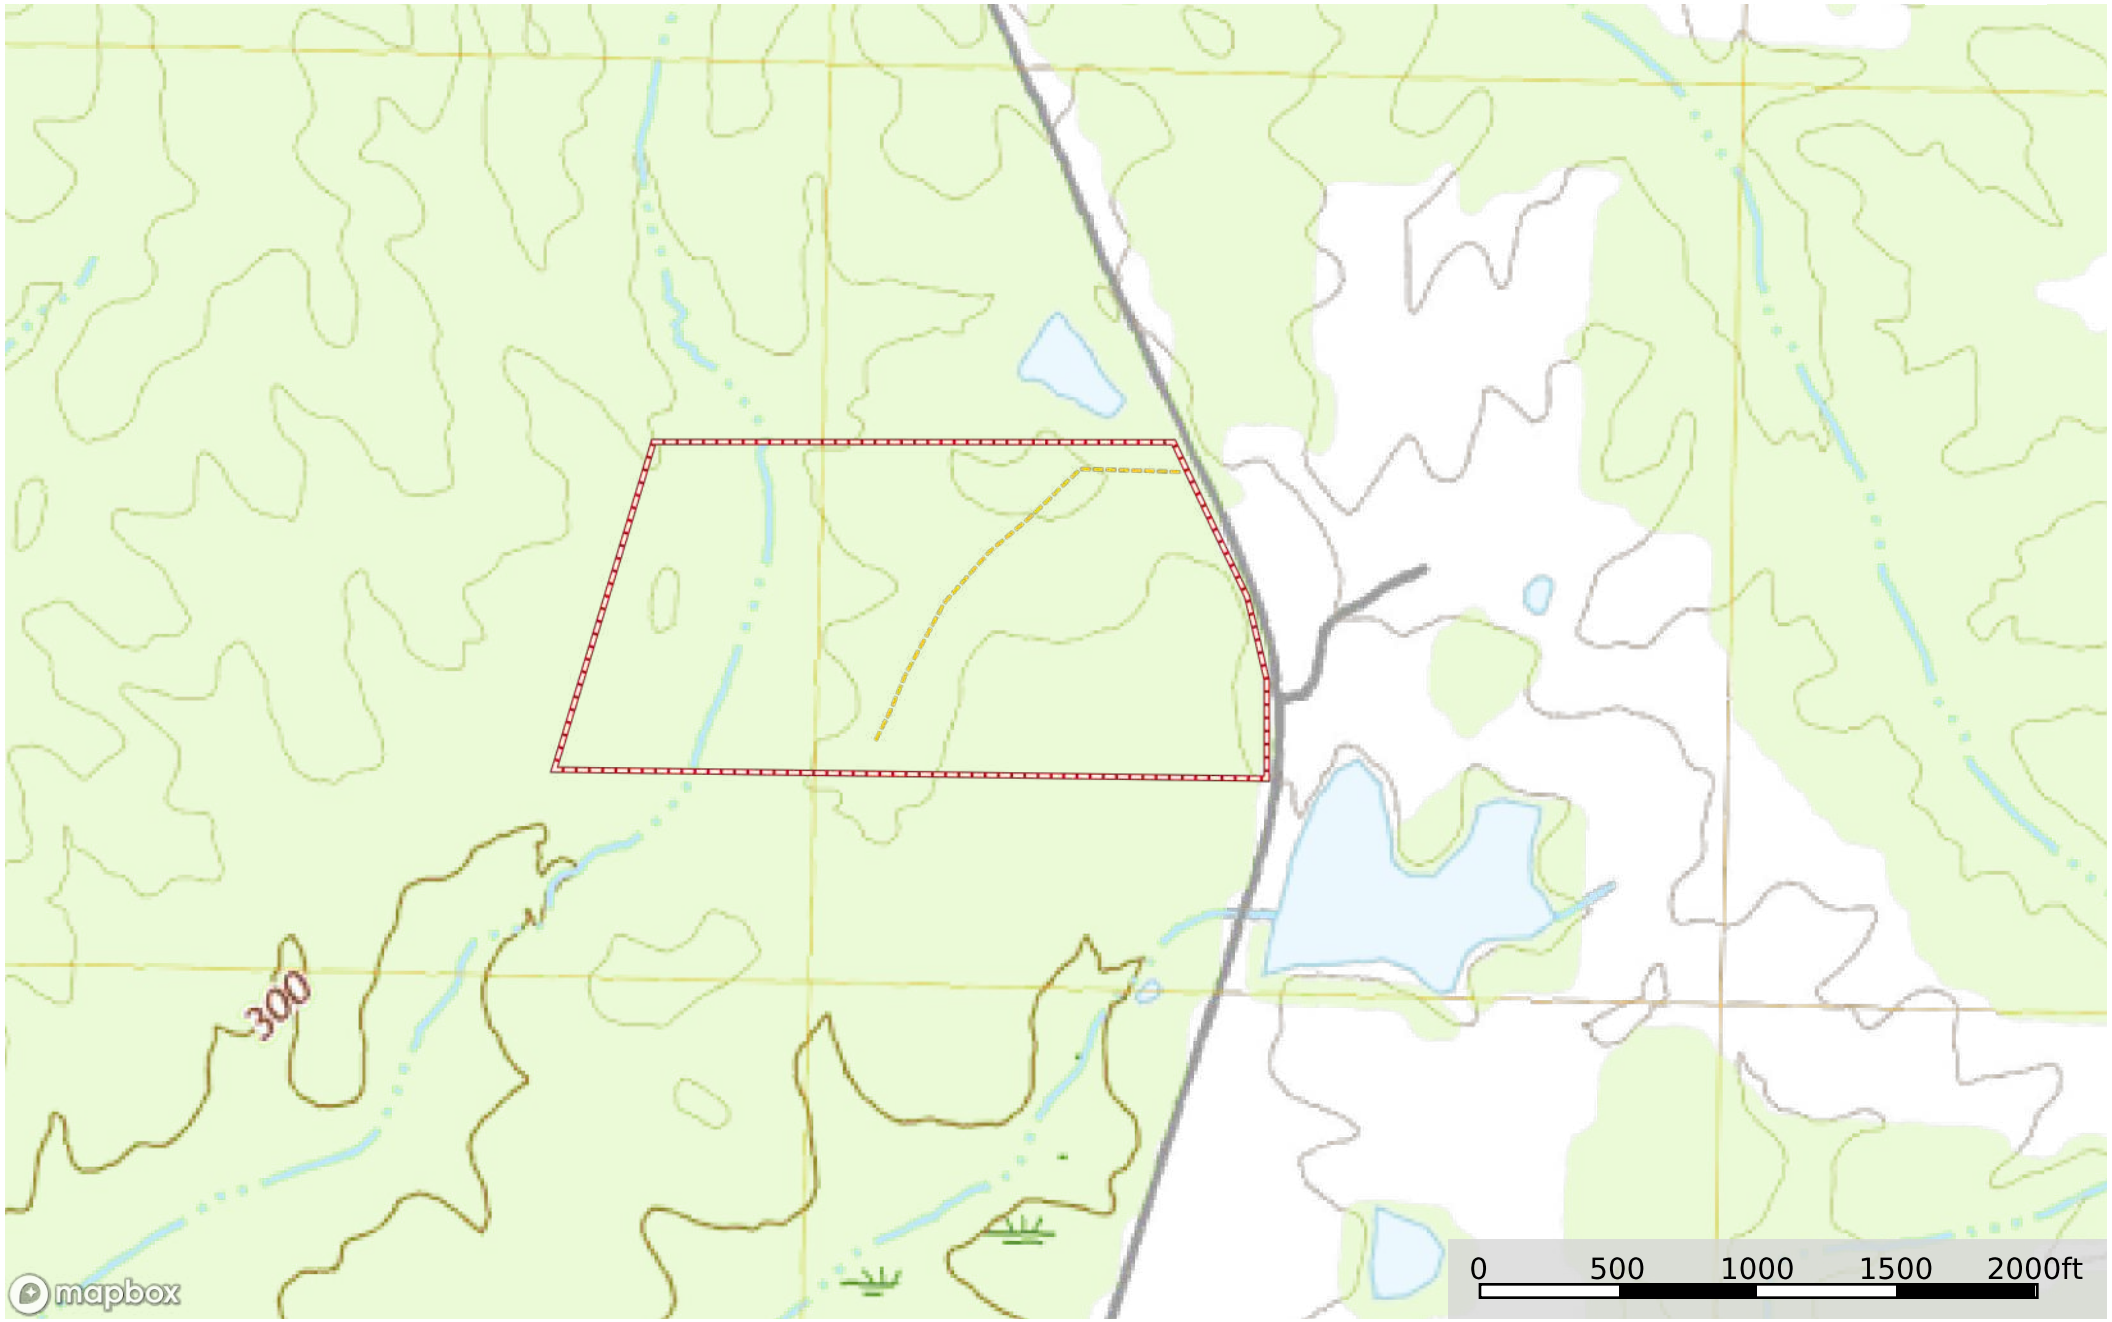

# Hinds 62 Dry Grove Rd

Hinds County, Mississippi, 62 AC +/-

mapbox

--- Road / Trail    □ Boundary

# Hinds 62 Dry Grove Rd

Hinds County, Mississippi, 62 AC +/-

--- Road / Trail    □ Boundary