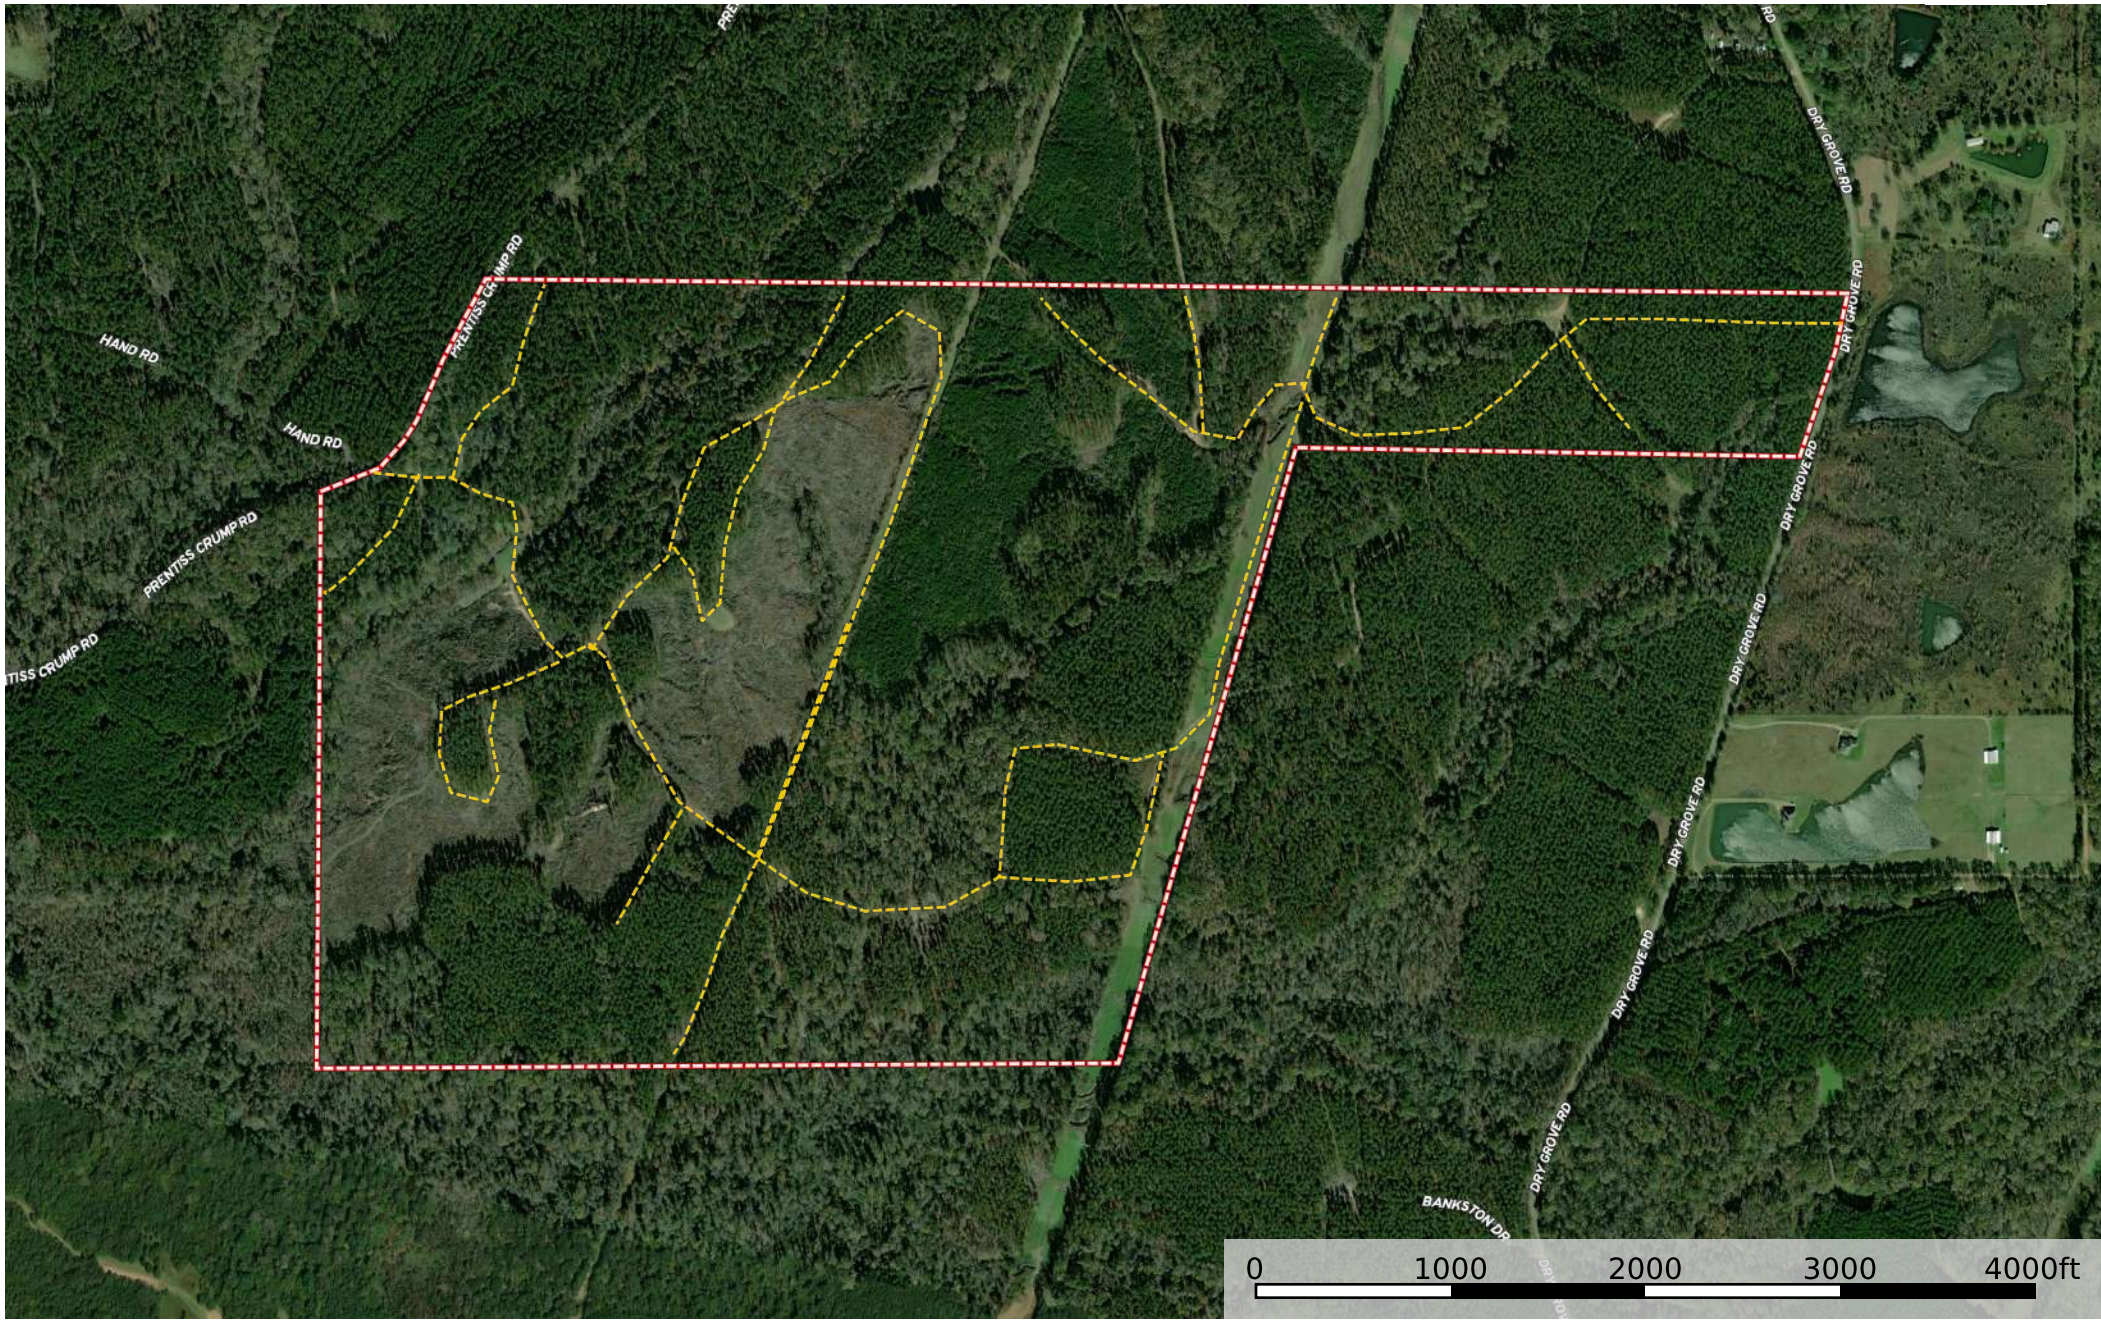

Hinds 465 Dry Grove Rd

Hinds County, Mississippi, 465 AC +/-

--- Road / Trail □ Boundary

Hinds 465 Dry Grove Rd

Hinds County, Mississippi, 465 AC +/-

--- Road / Trail □ Boundary

Hinds 465 Dry Grove Rd

Hinds County, Mississippi, 465 AC +/-

--- Road / Trail □ Boundary