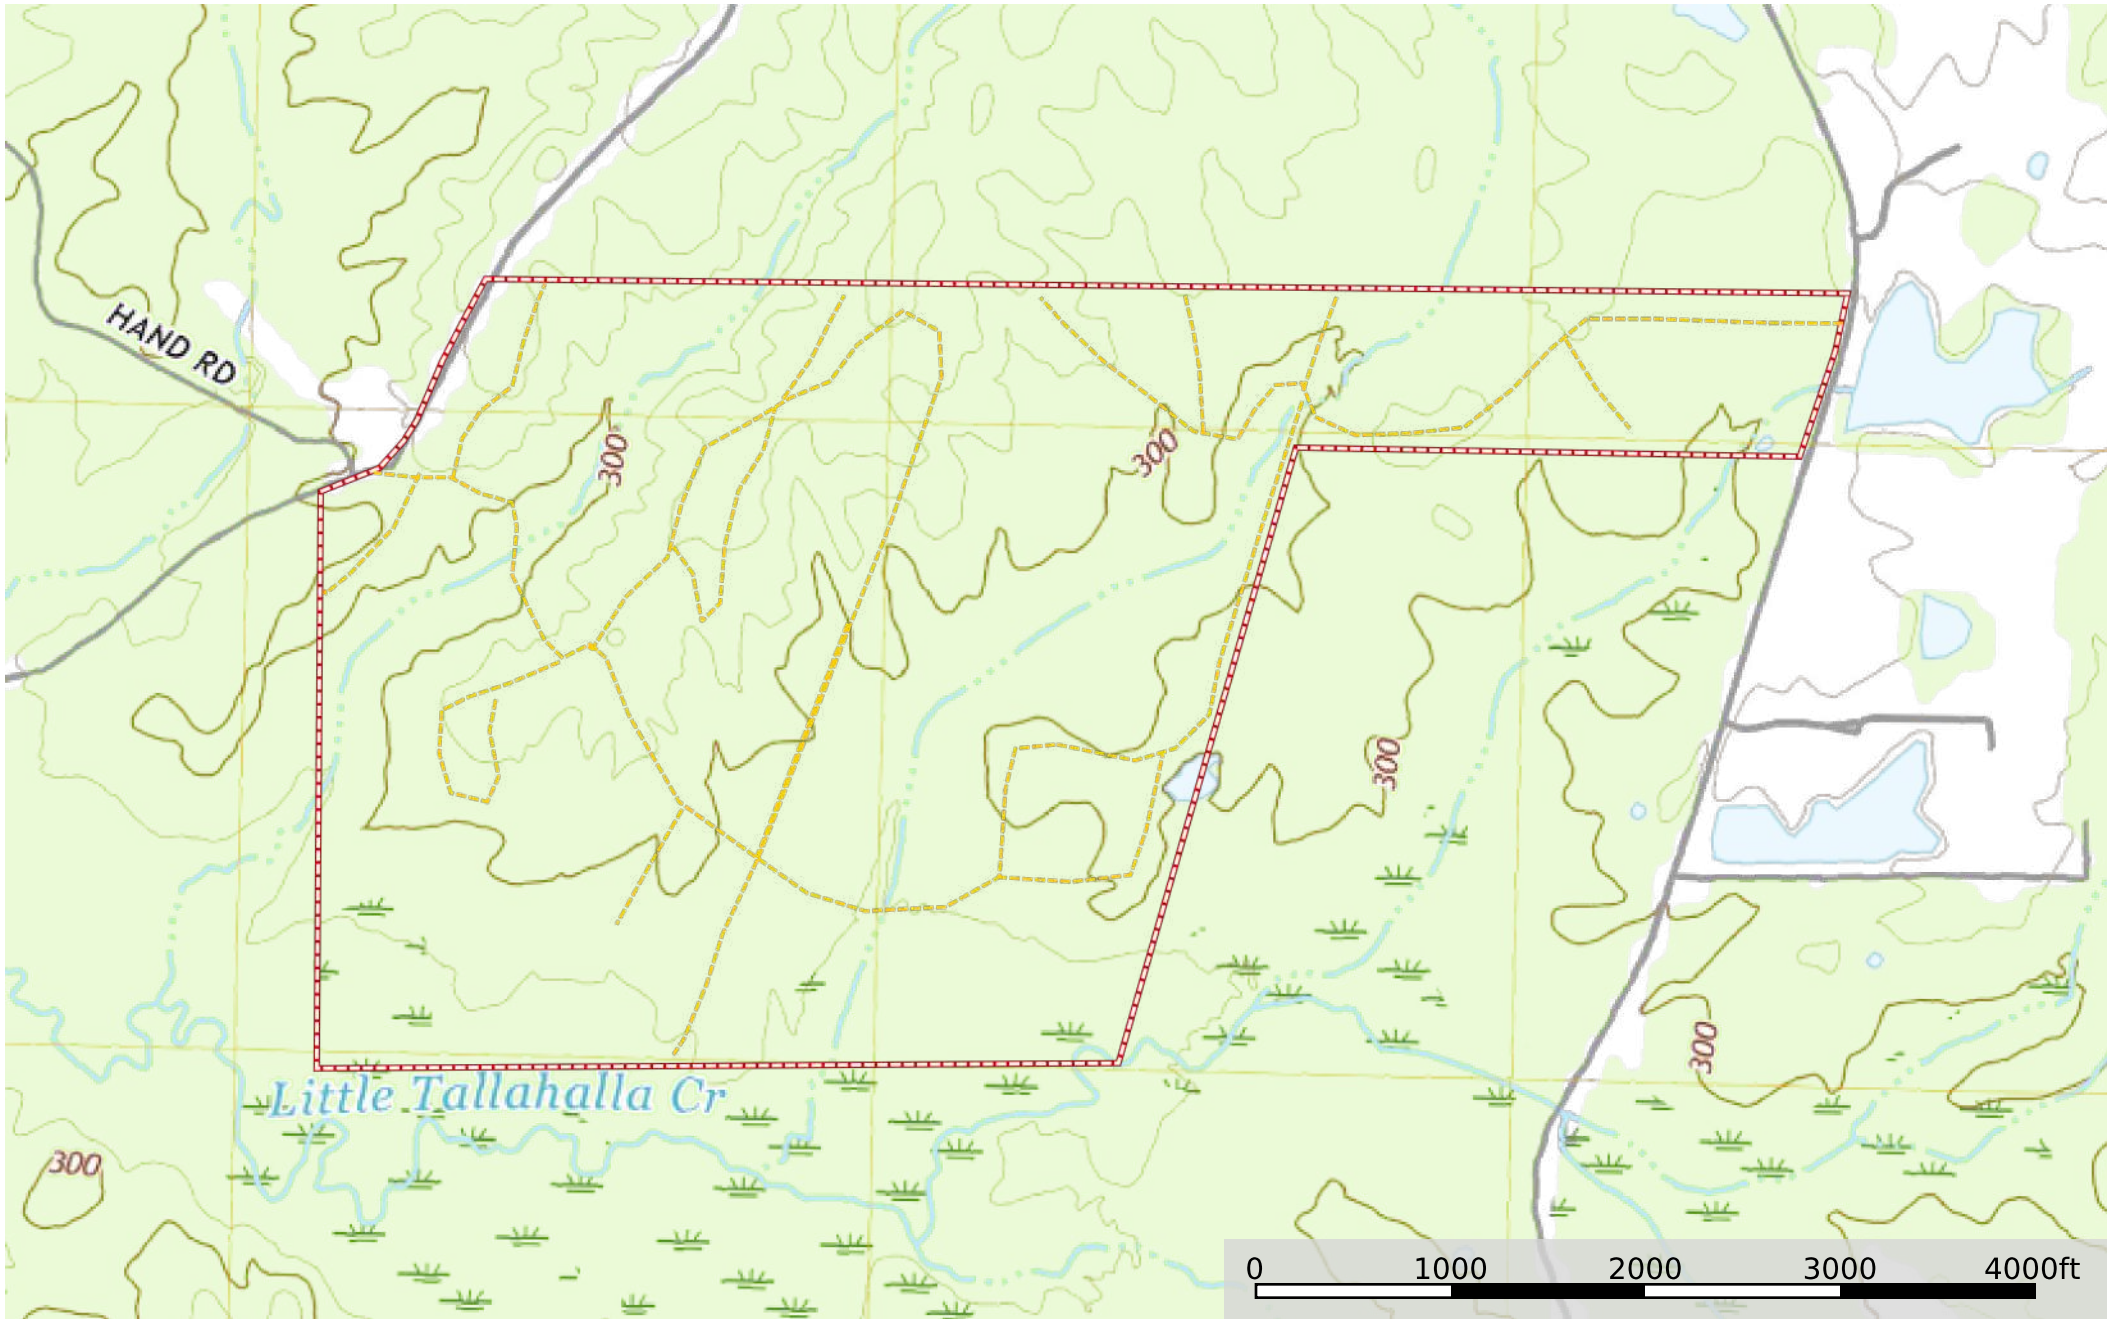

Hinds 465 Dry Grove Rd

Hinds County, Mississippi, 465 AC +/-

--- Road / Trail □ Boundary

Hinds 465 Dry Grove Rd

Hinds County, Mississippi, 465 AC +/-

--- Road / Trail □ Boundary

Hinds 465 Dry Grove Rd

Hinds County, Mississippi, 465 AC +/-

--- Road / Trail □ Boundary