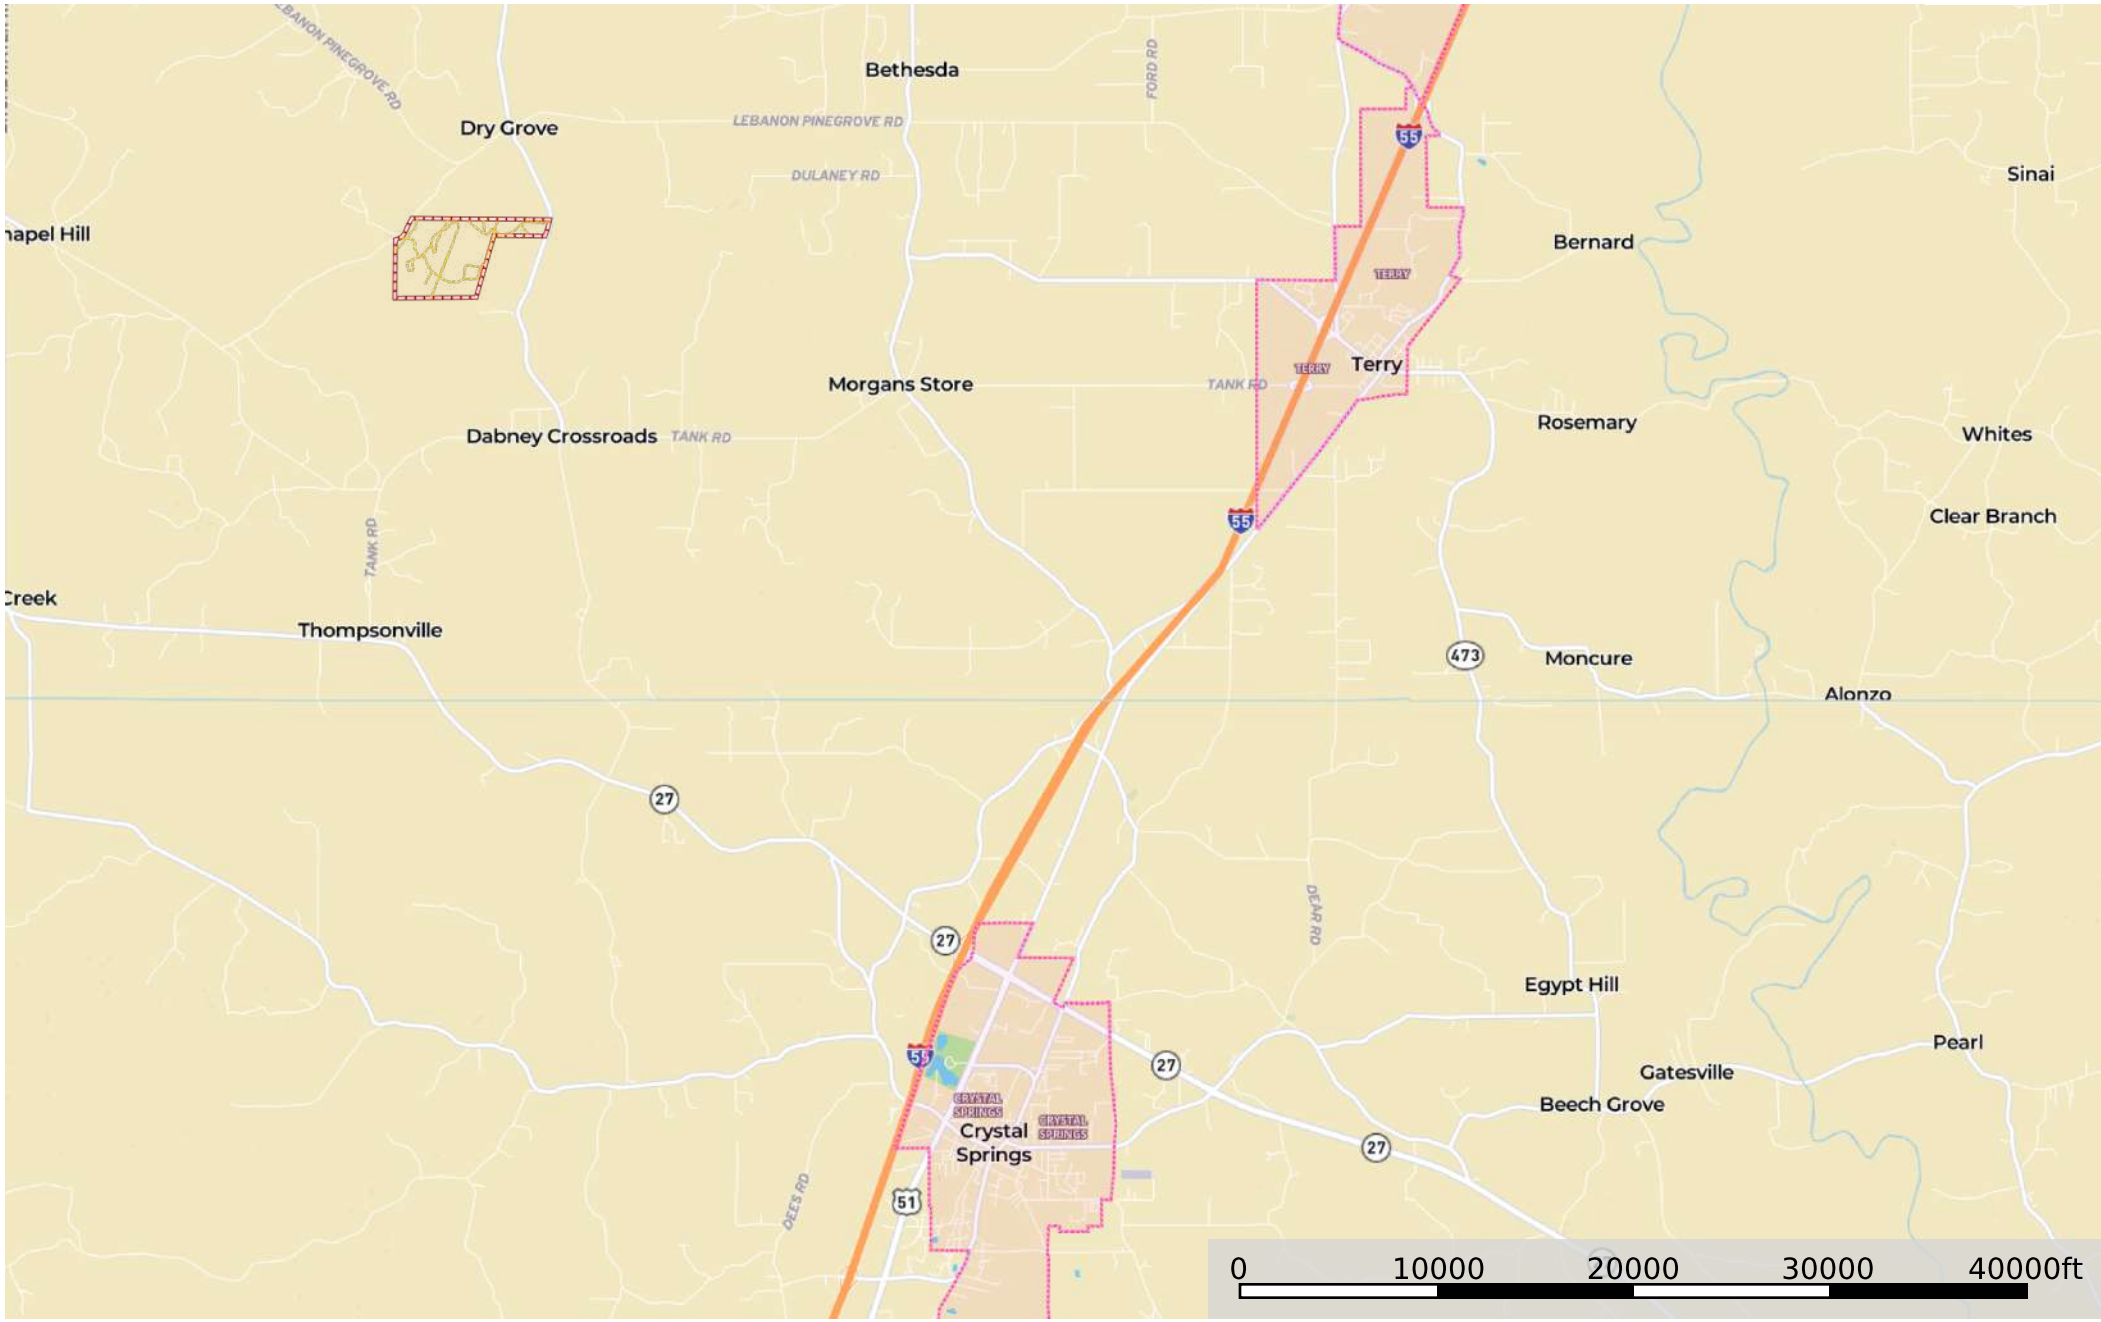

Hinds 465 Dry Grove Rd

Hinds County, Mississippi, 465 AC +/-

--- Road / Trail □ Boundary

Hinds 465 Dry Grove Rd

Hinds County, Mississippi, 465 AC +/-

--- Road / Trail □ Boundary

Hinds 465 Dry Grove Rd

Hinds County, Mississippi, 465 AC +/-

--- Road / Trail □ Boundary