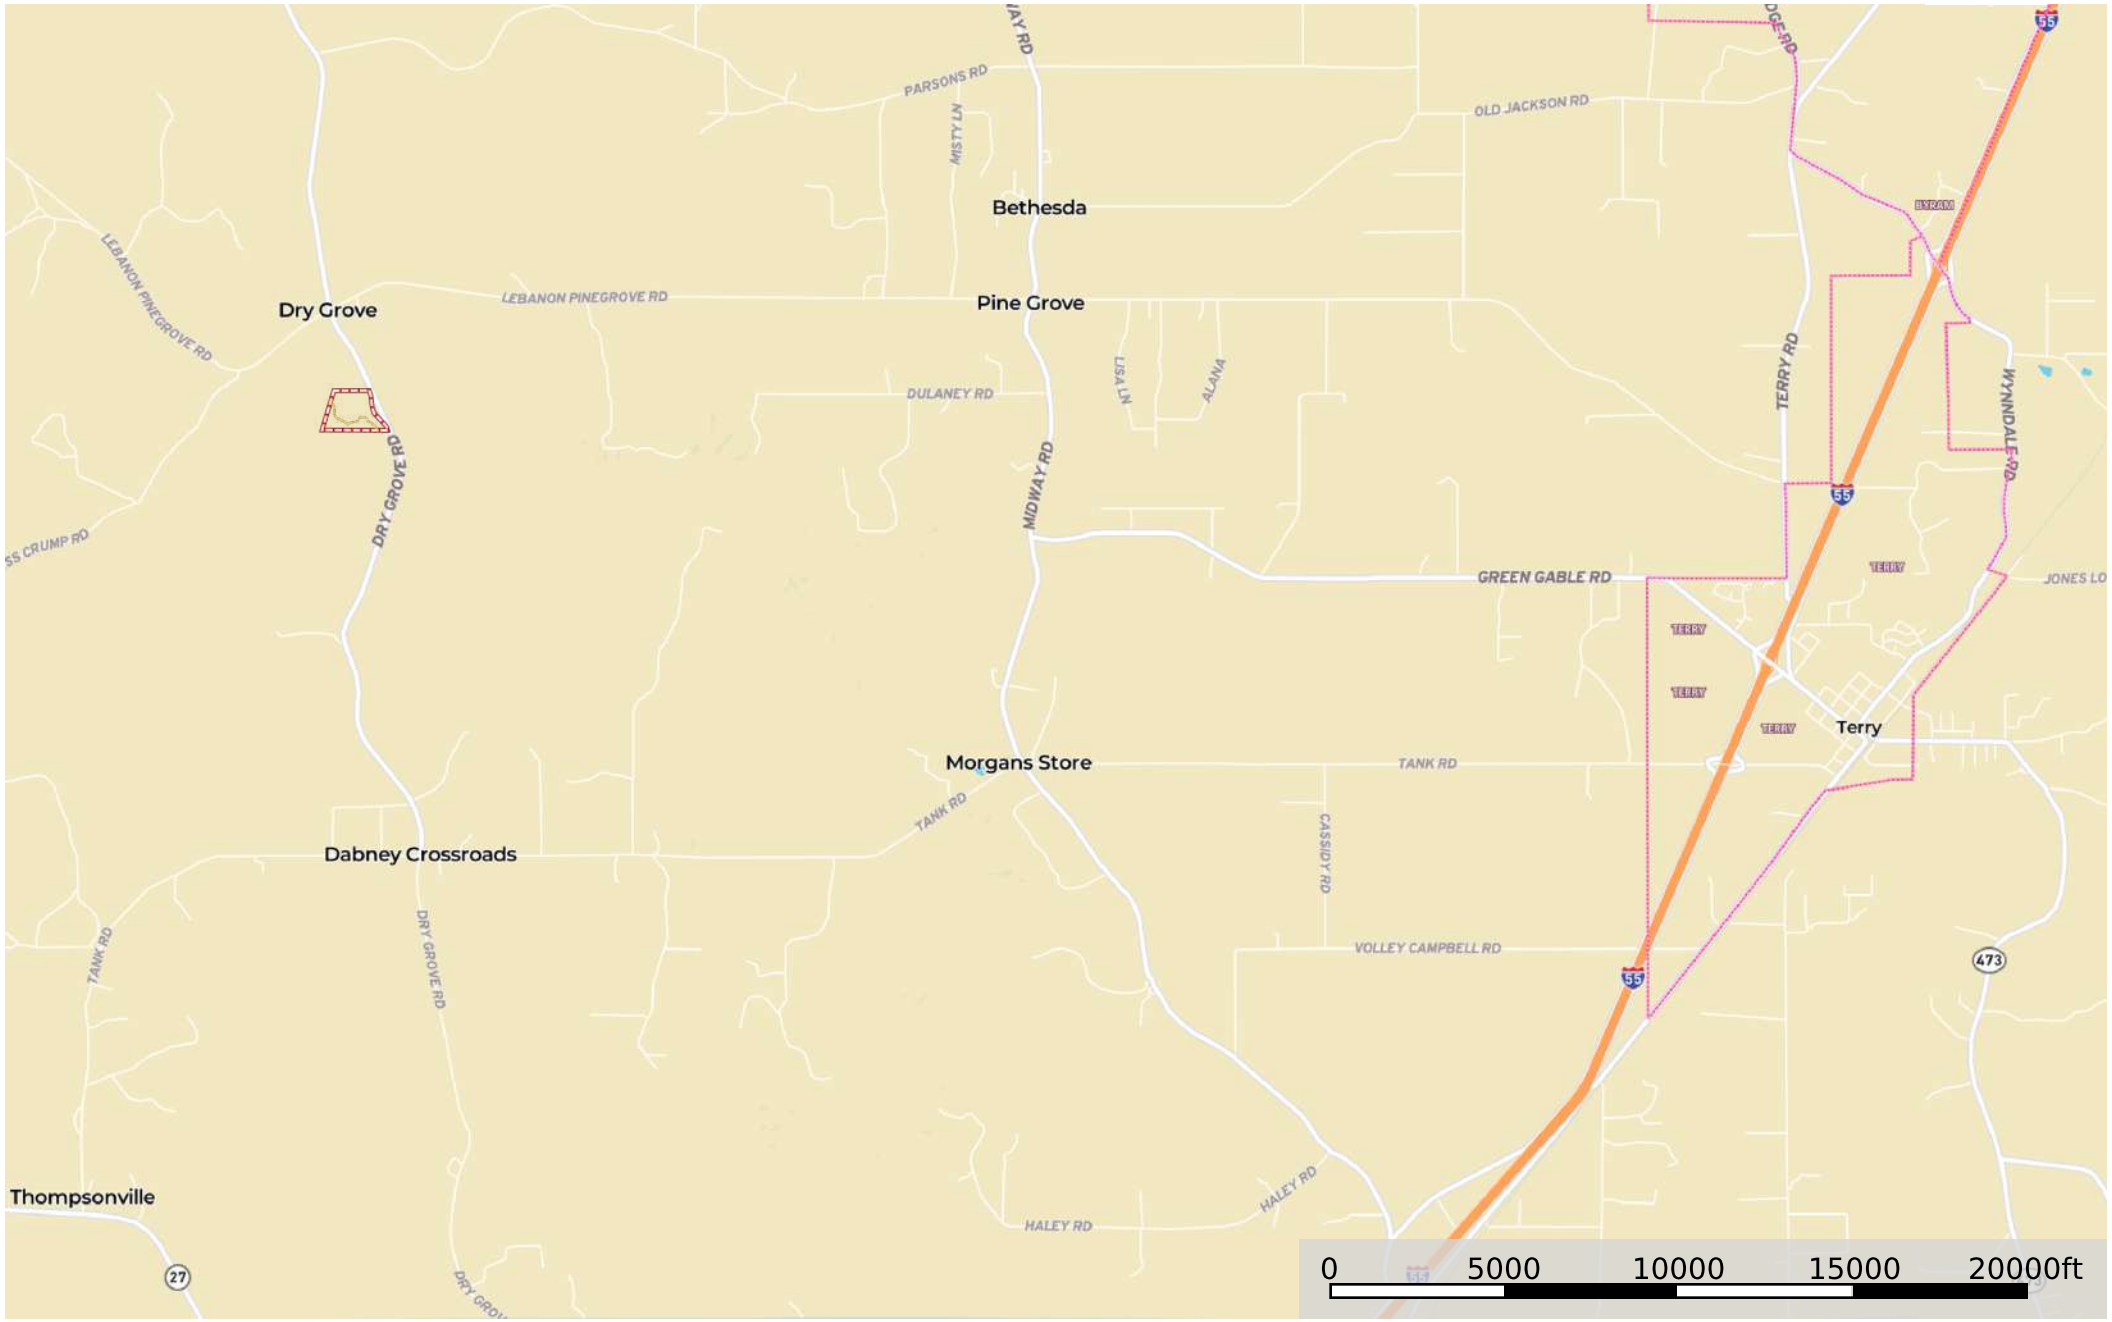

Hinds 36 Dry Grove Rd

Hinds County, Mississippi, 36 AC +/-

--- Road / Trail □ Boundary

Hinds 36 Dry Grove Rd

Hinds County, Mississippi, 36 AC +/-

--- Road / Trail □ Boundary

Hinds 36 Dry Grove Rd

Hinds County, Mississippi, 36 AC +/-

--- Road / Trail □ Boundary