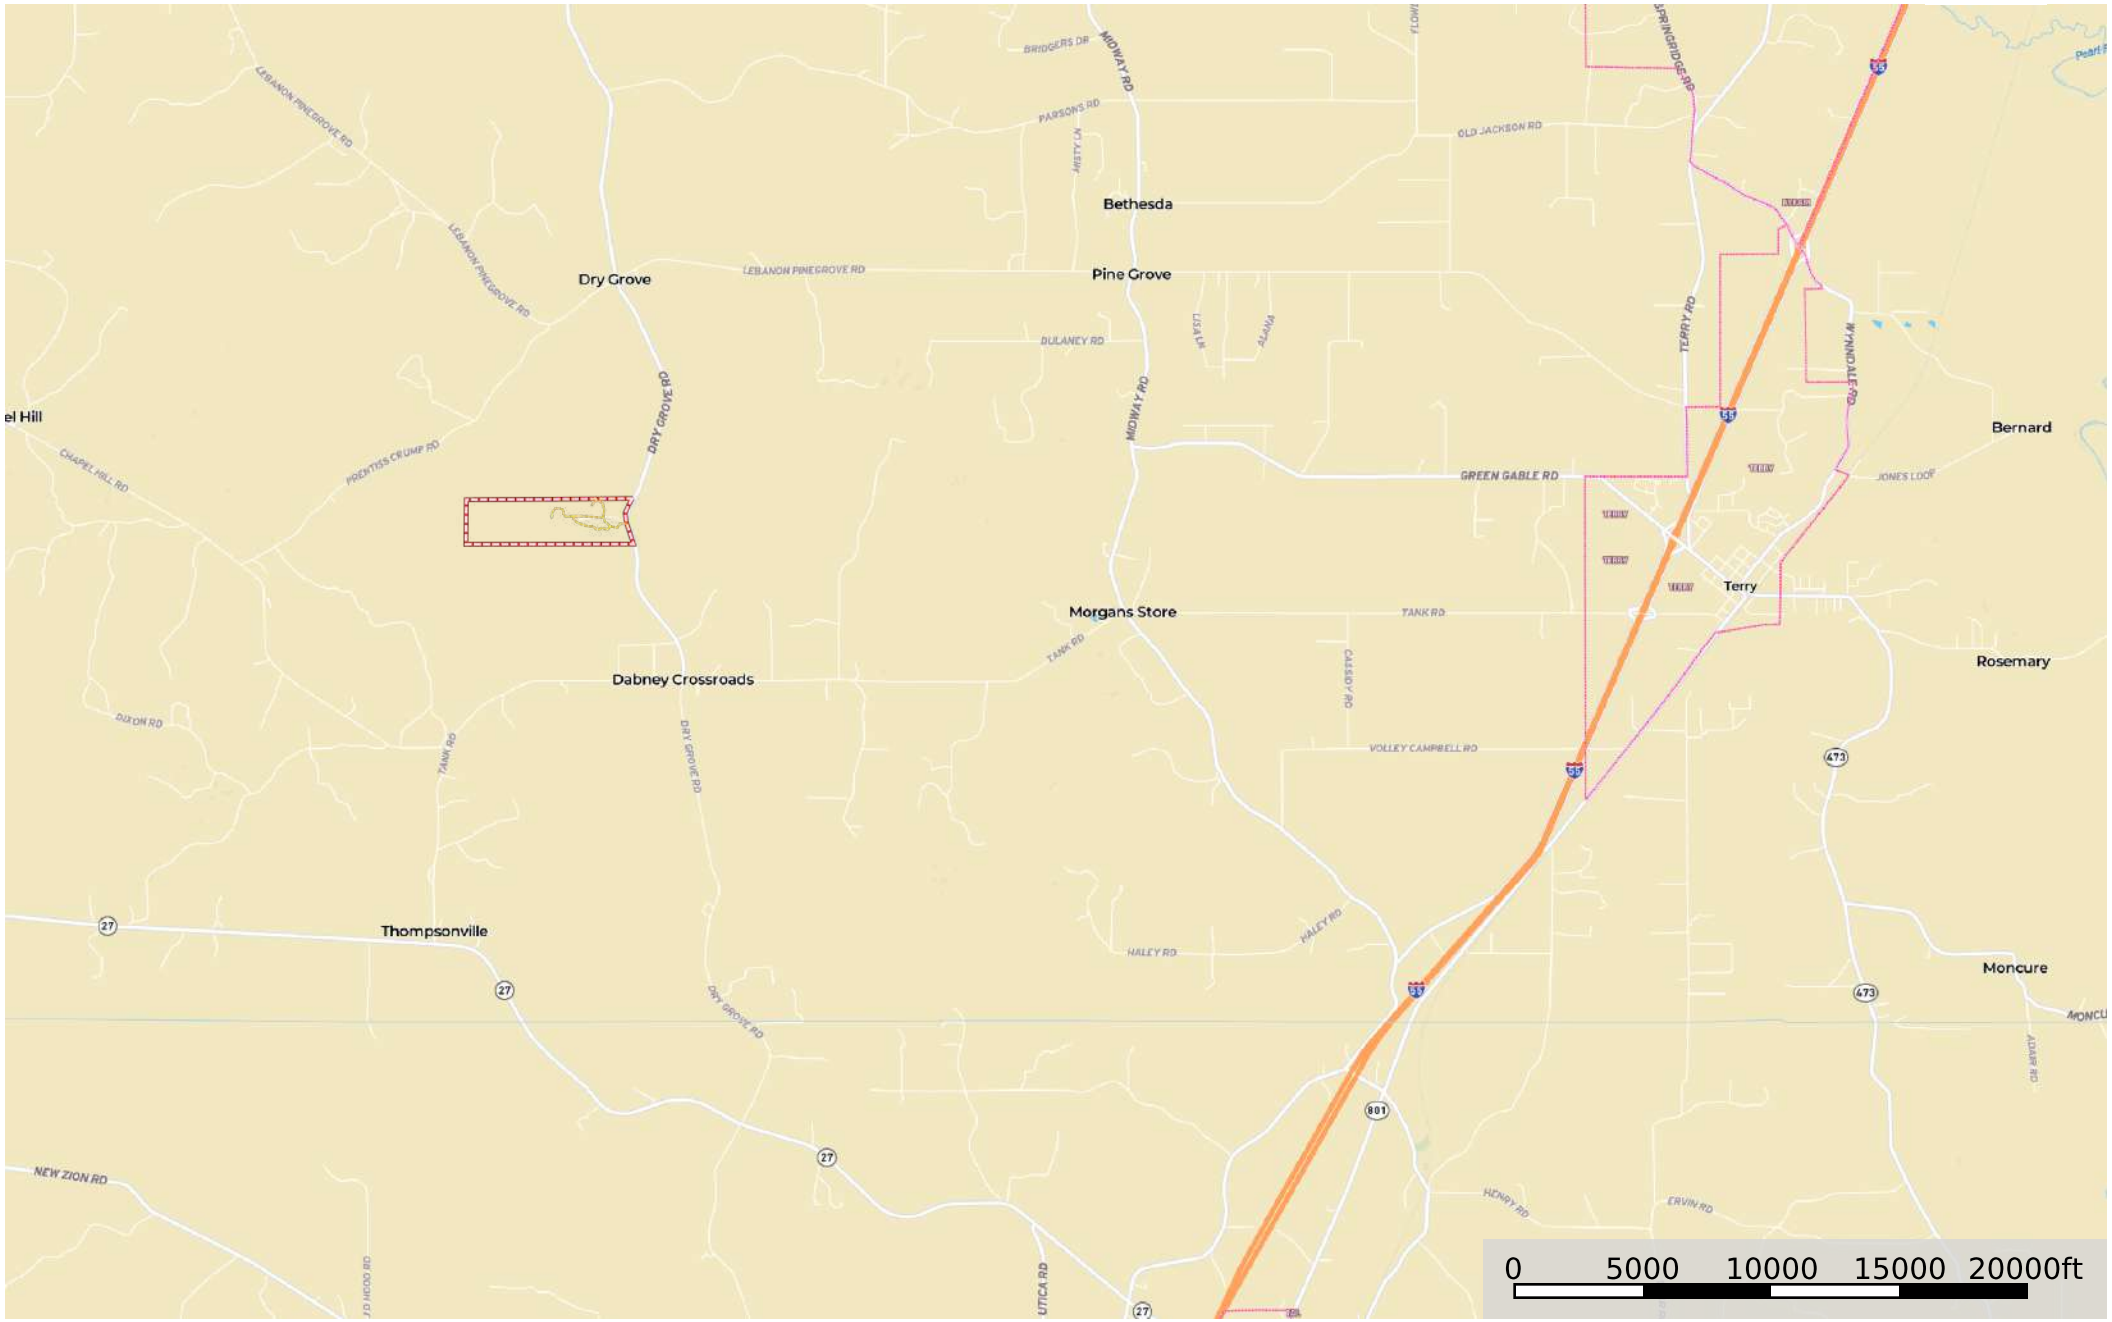

Hinds 255 Dry Grove Rd
Hinds County, Mississippi, 255 AC +/-

--- Road / Trail □ Boundary

Hinds 255 Dry Grove Rd

Hinds County, Mississippi, 255 AC +/-

--- Road / Trail □ Boundary

Hinds 255 Dry Grove Rd

Hinds County, Mississippi, 255 AC +/-

--- Road / Trail □ Boundary