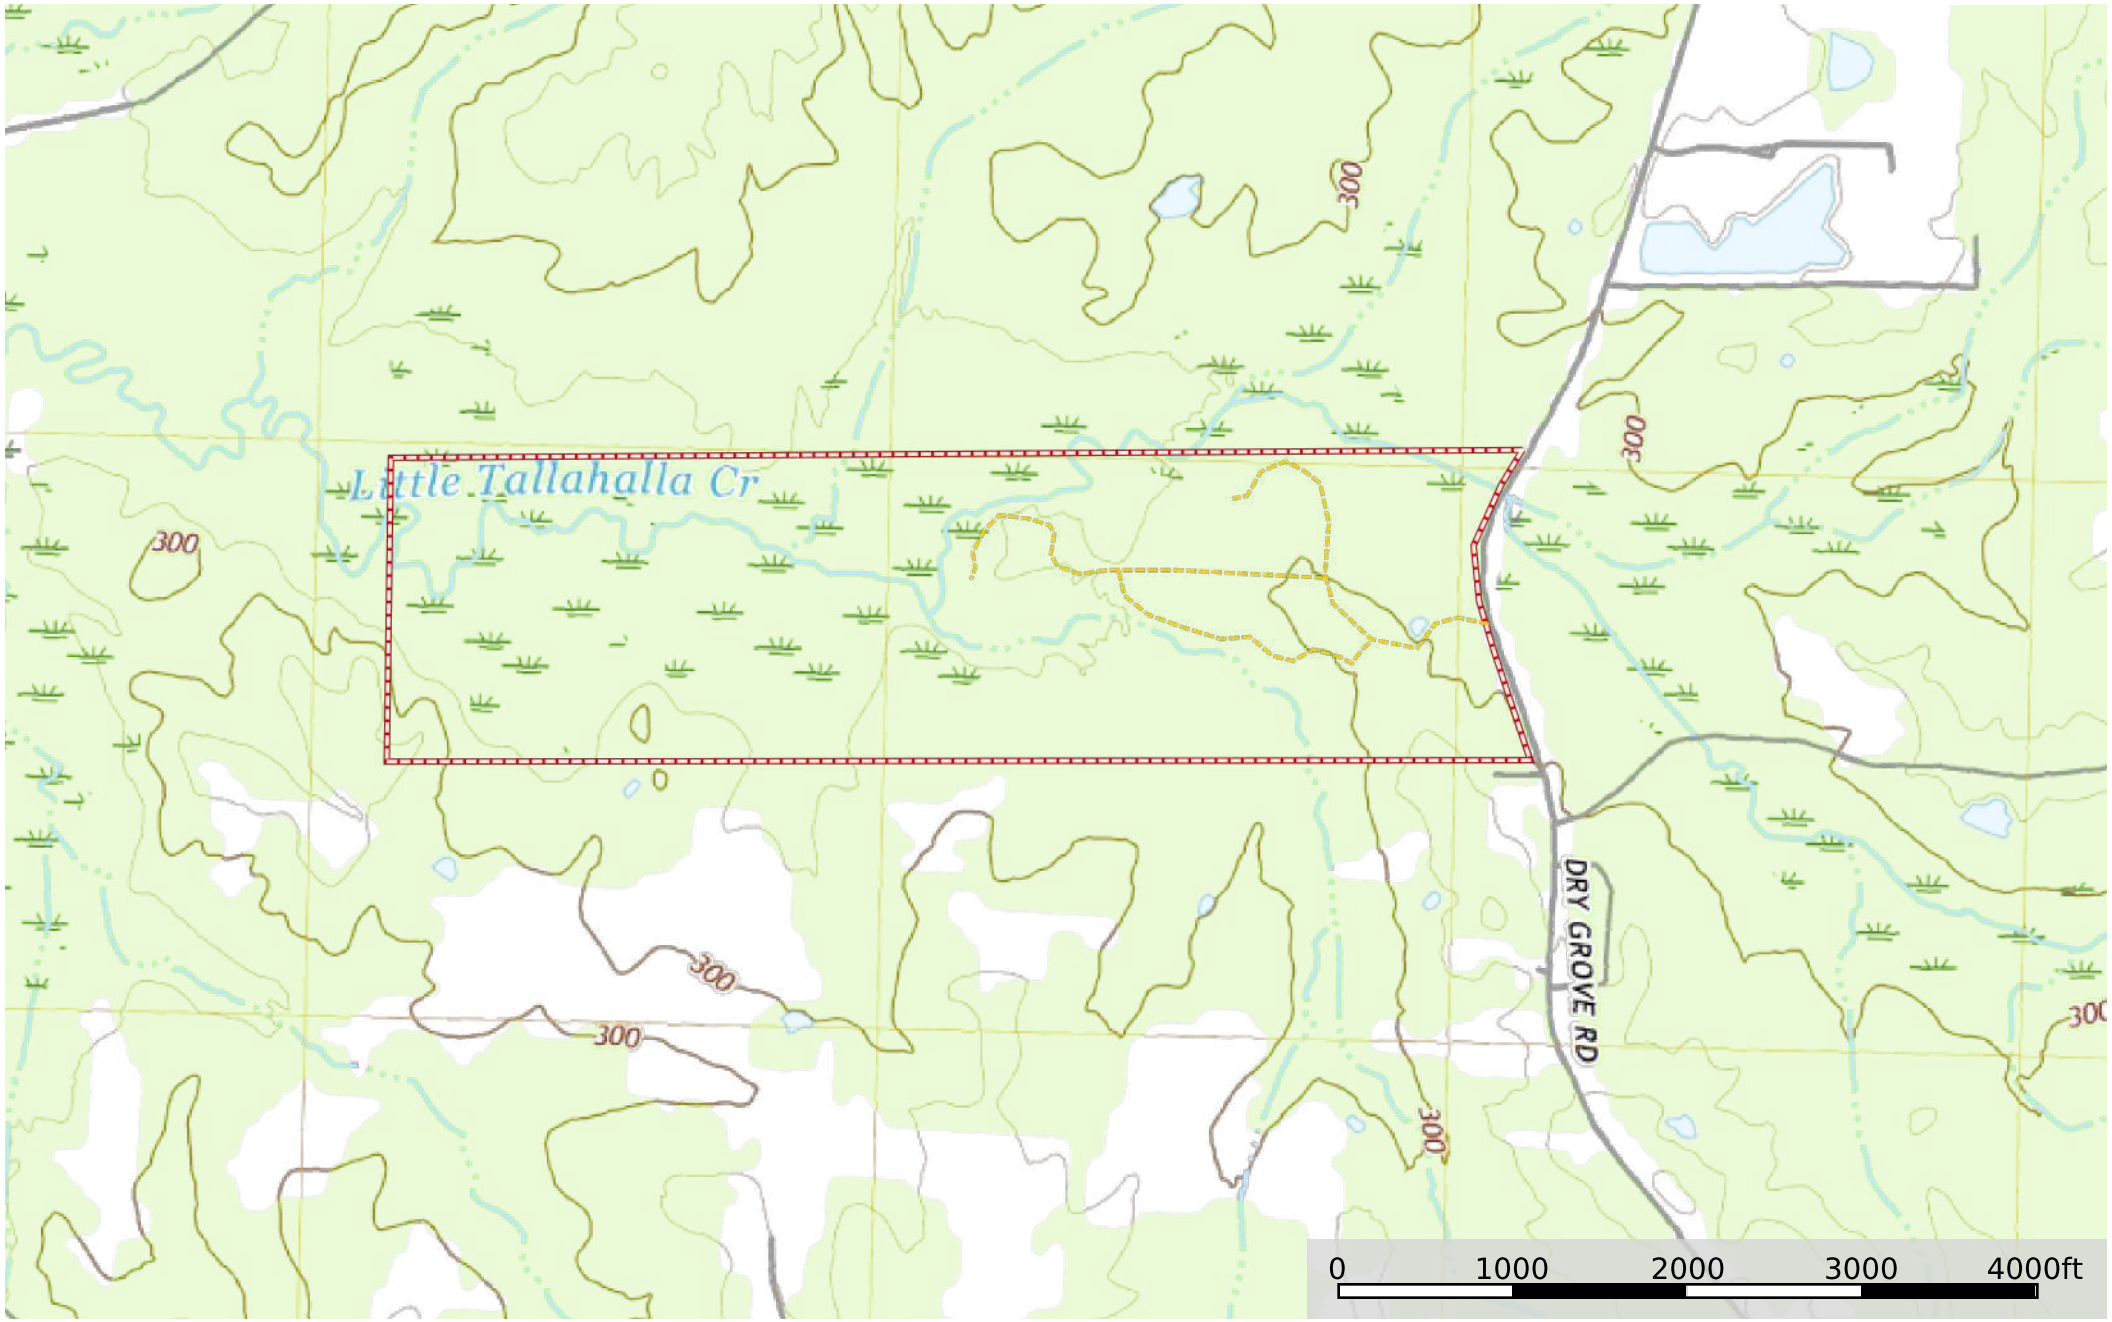

Hinds 255 Dry Grove Rd
Hinds County, Mississippi, 255 AC +/-

--- Road / Trail □ Boundary

Hinds 255 Dry Grove Rd

Hinds County, Mississippi, 255 AC +/-

--- Road / Trail □ Boundary

Hinds 255 Dry Grove Rd

Hinds County, Mississippi, 255 AC +/-

--- Road / Trail □ Boundary