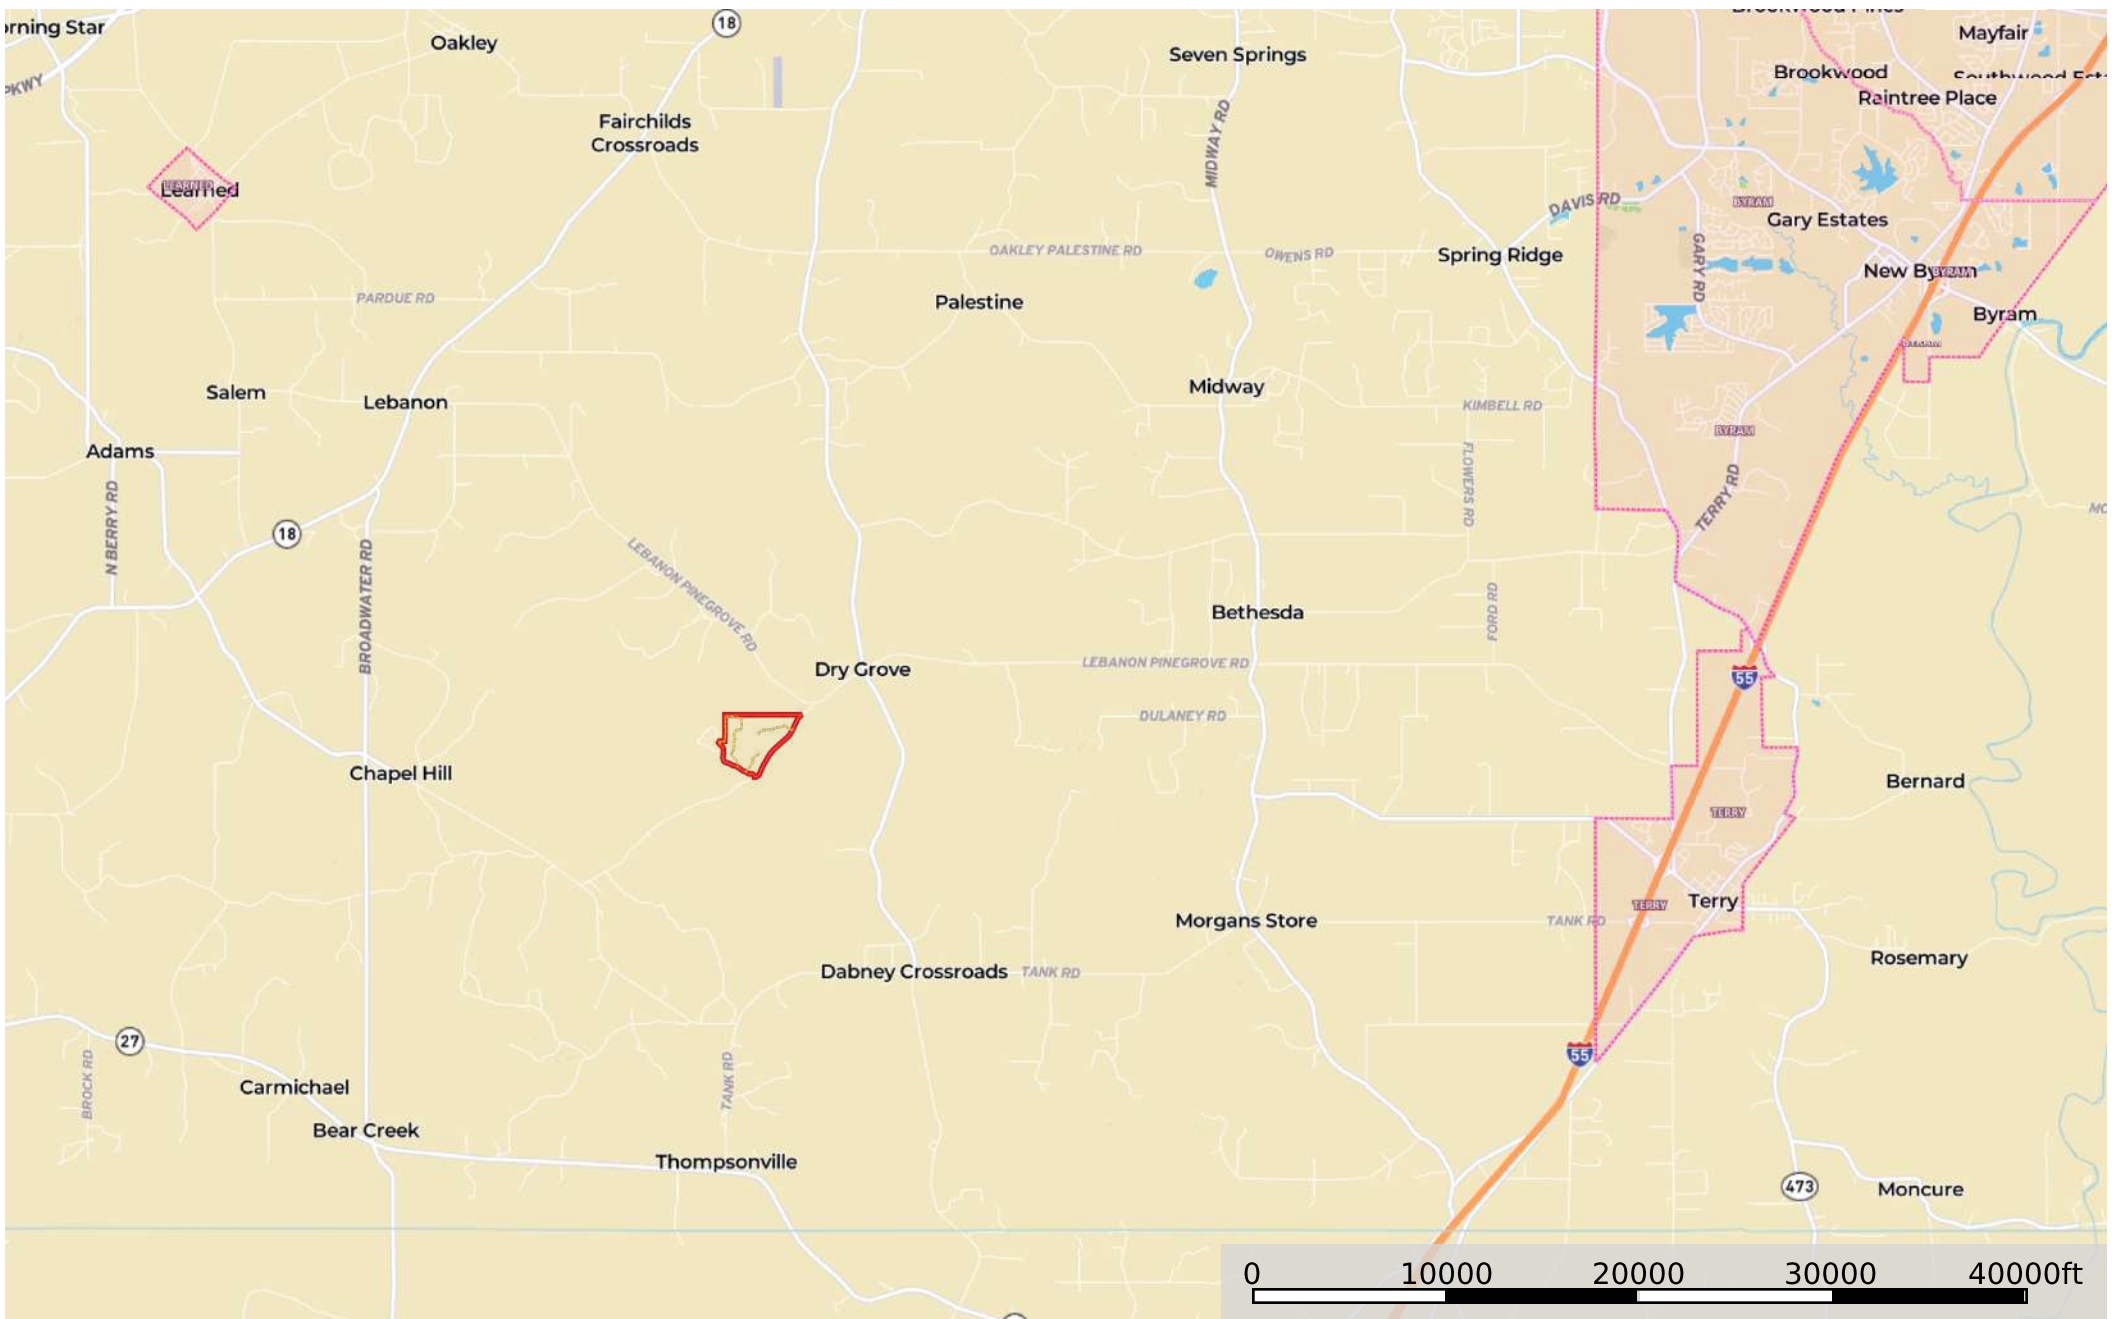

Hinds 193 Dry Grove Rd Division

Hinds County, Mississippi, 193 AC +/-

--- Road / Trail □ Boundary

Hinds 193 Dry Grove Rd Division

Hinds County, Mississippi, 193 AC +/-

--- Road / Trail □ Boundary

Hinds 193 Dry Grove Rd Division

Hinds County, Mississippi, 193 AC +/-

--- Road / Trail □ Boundary