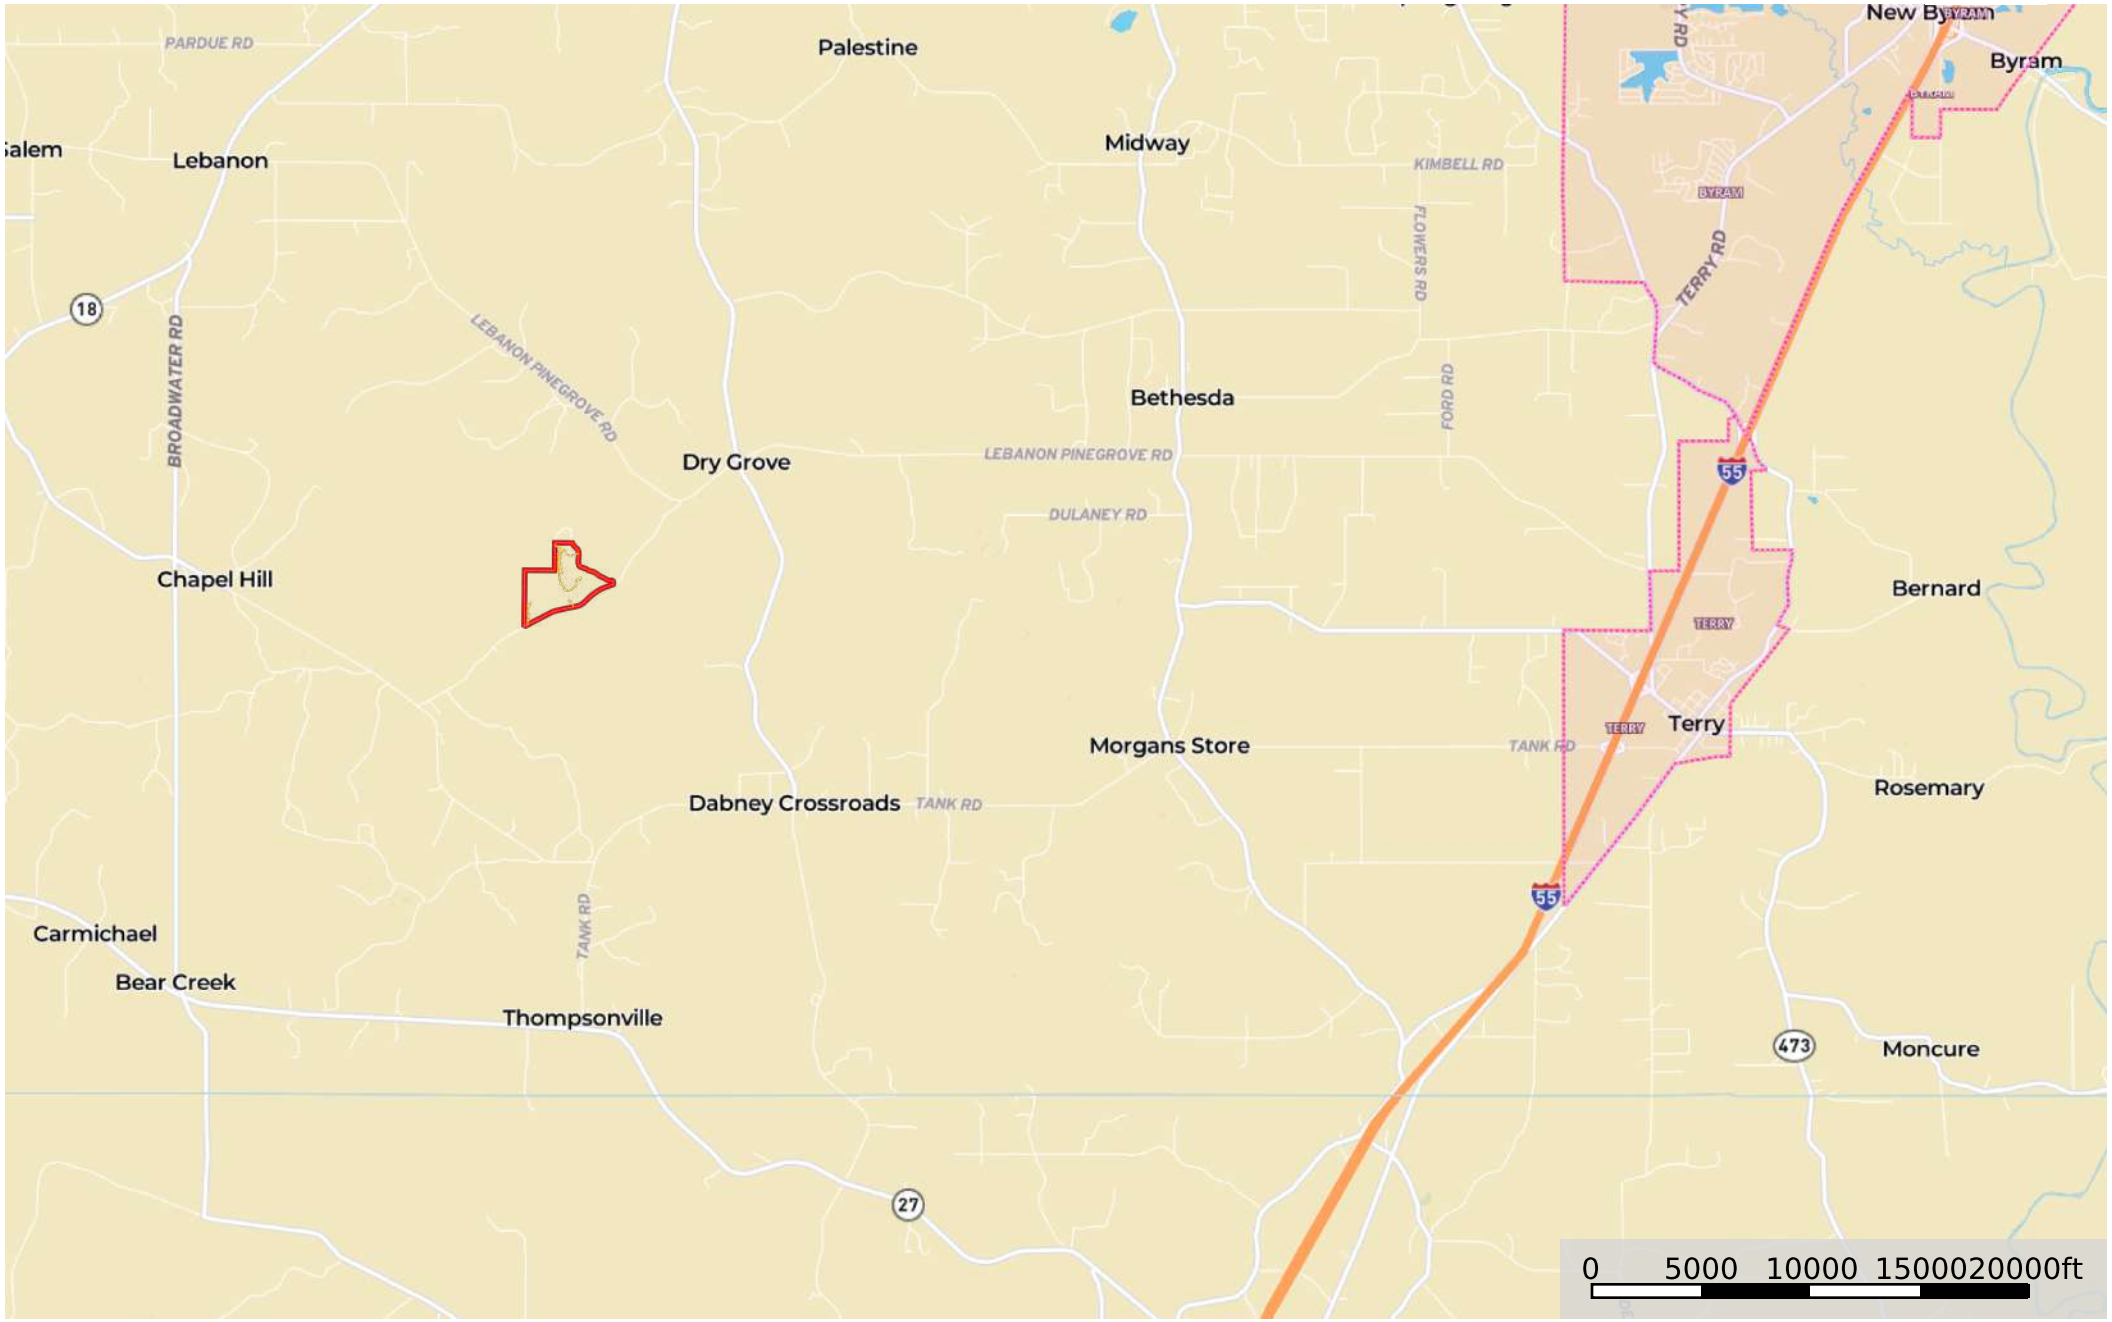

Hinds 177 Prentiss Crump Rd

Hinds County, Mississippi, 177 AC +/-

mapbox

- Road / Trail
- ▭ Boundary 1 Remaining
- ▭ Boundary

Hinds 177 Prentiss Crump Rd
Hinds County, Mississippi, 177 AC +/-

- Road / Trail
- ▭ Boundary 1 Remaining
- ▭ Boundary

Hinds 177 Prentiss Crump Rd

Hinds County, Mississippi, 177 AC +/-

--- Road / Trail □ Boundary