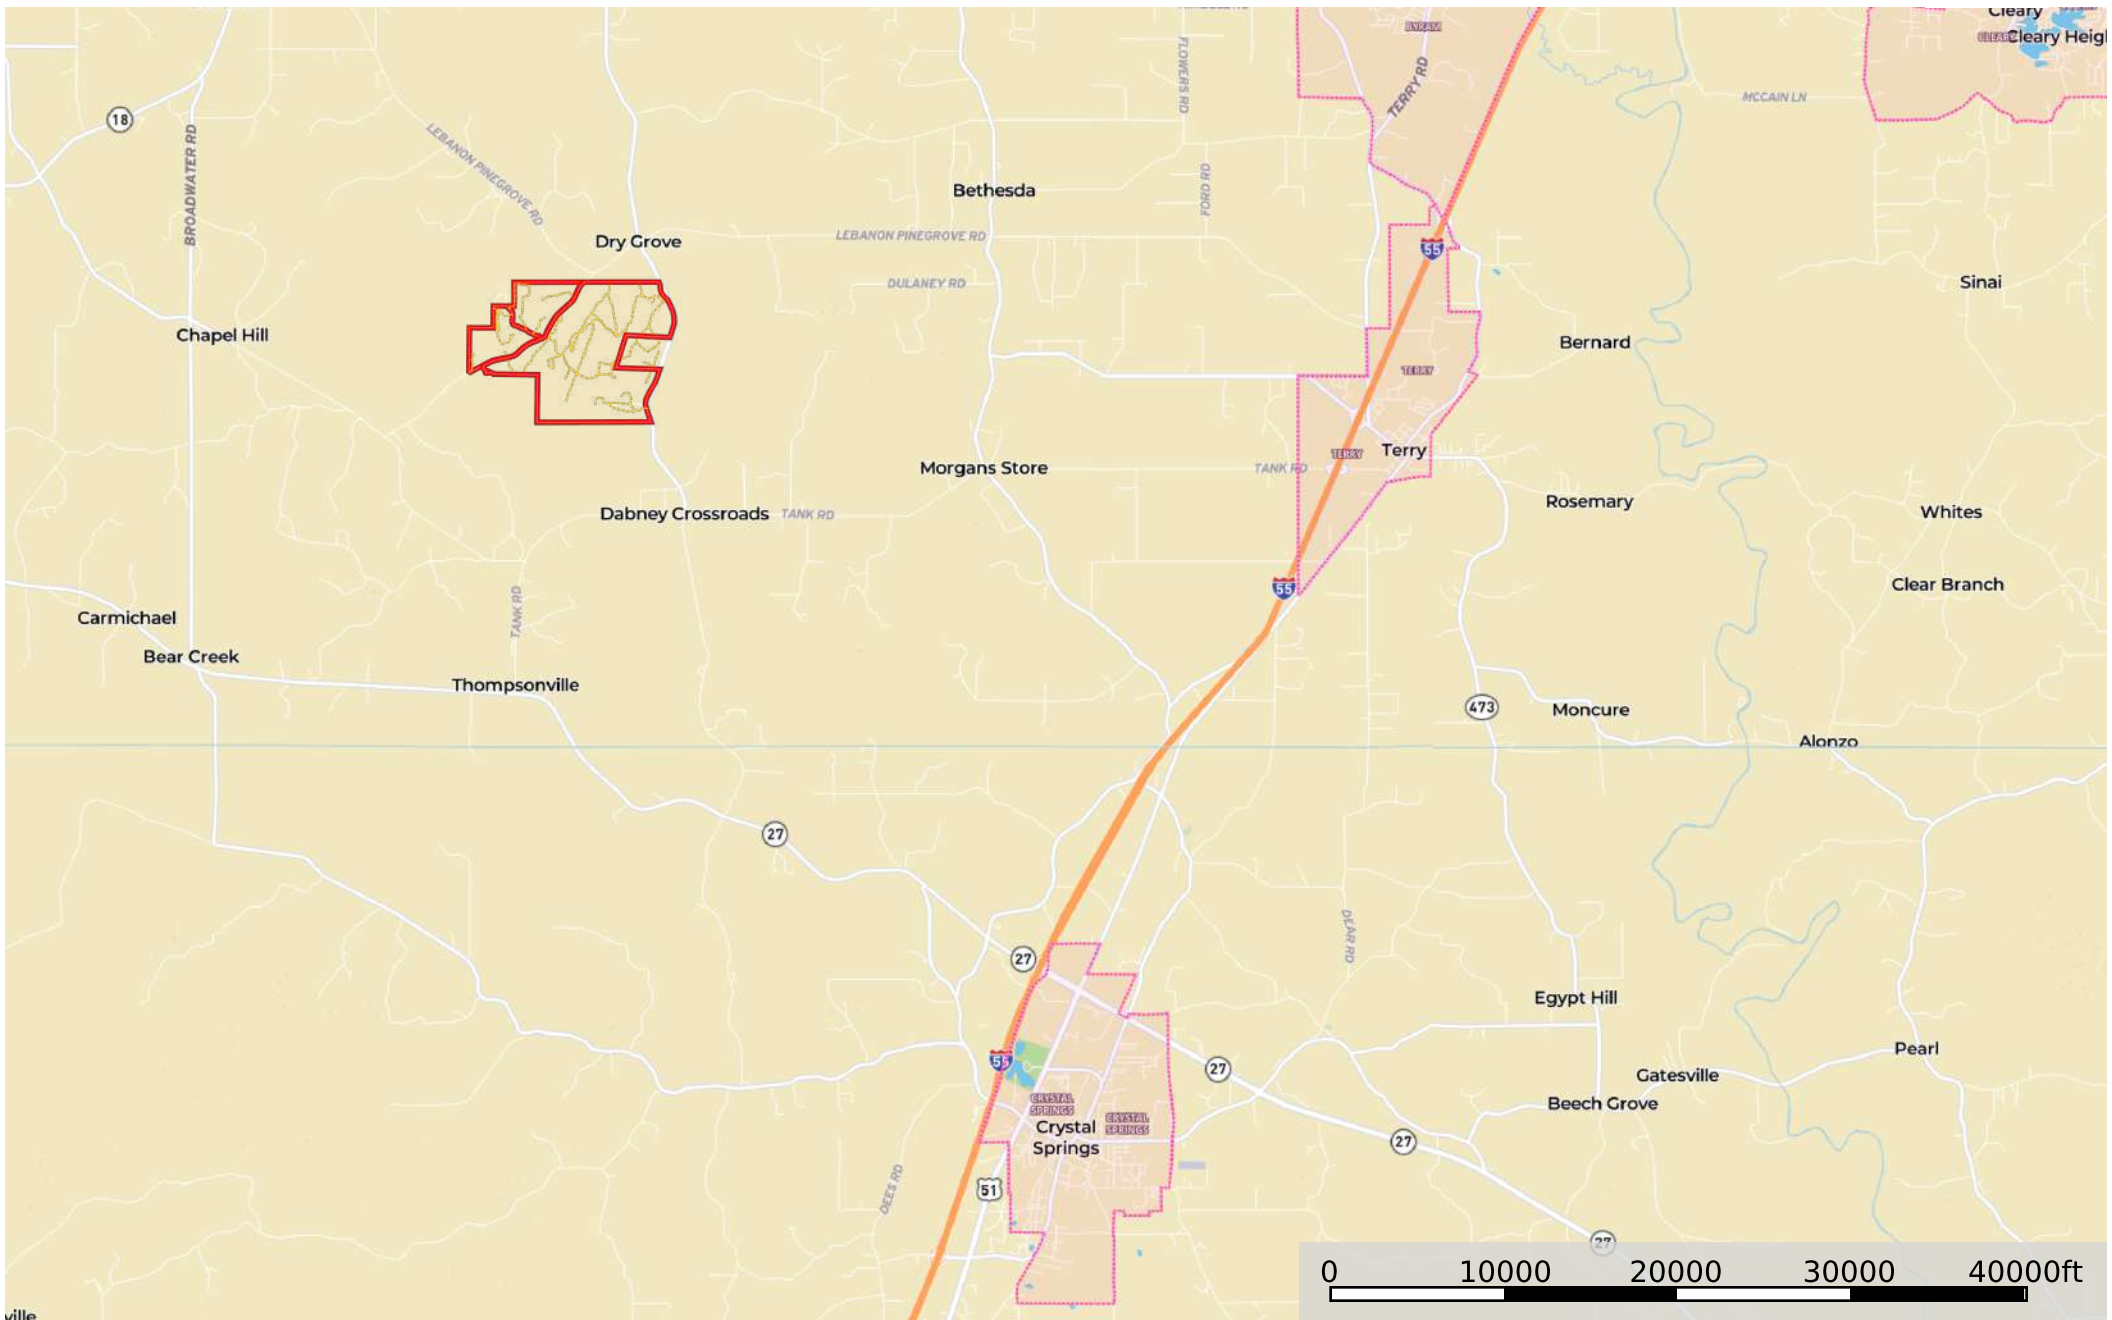

Hinds 1537 Dry Grove Rd

Hinds County, Mississippi, 1537 AC +/-

--- Road / Trail - - - Track □ Boundary

Hinds 1537 Dry Grove Rd

Hinds County, Mississippi, 1537 AC +/-

--- Road / Trail — Track ▭ Boundary

Hinds 1537 Dry Grove Rd

Hinds County, Mississippi, 1537 AC +/-

--- Road / Trail — Track □ Boundary