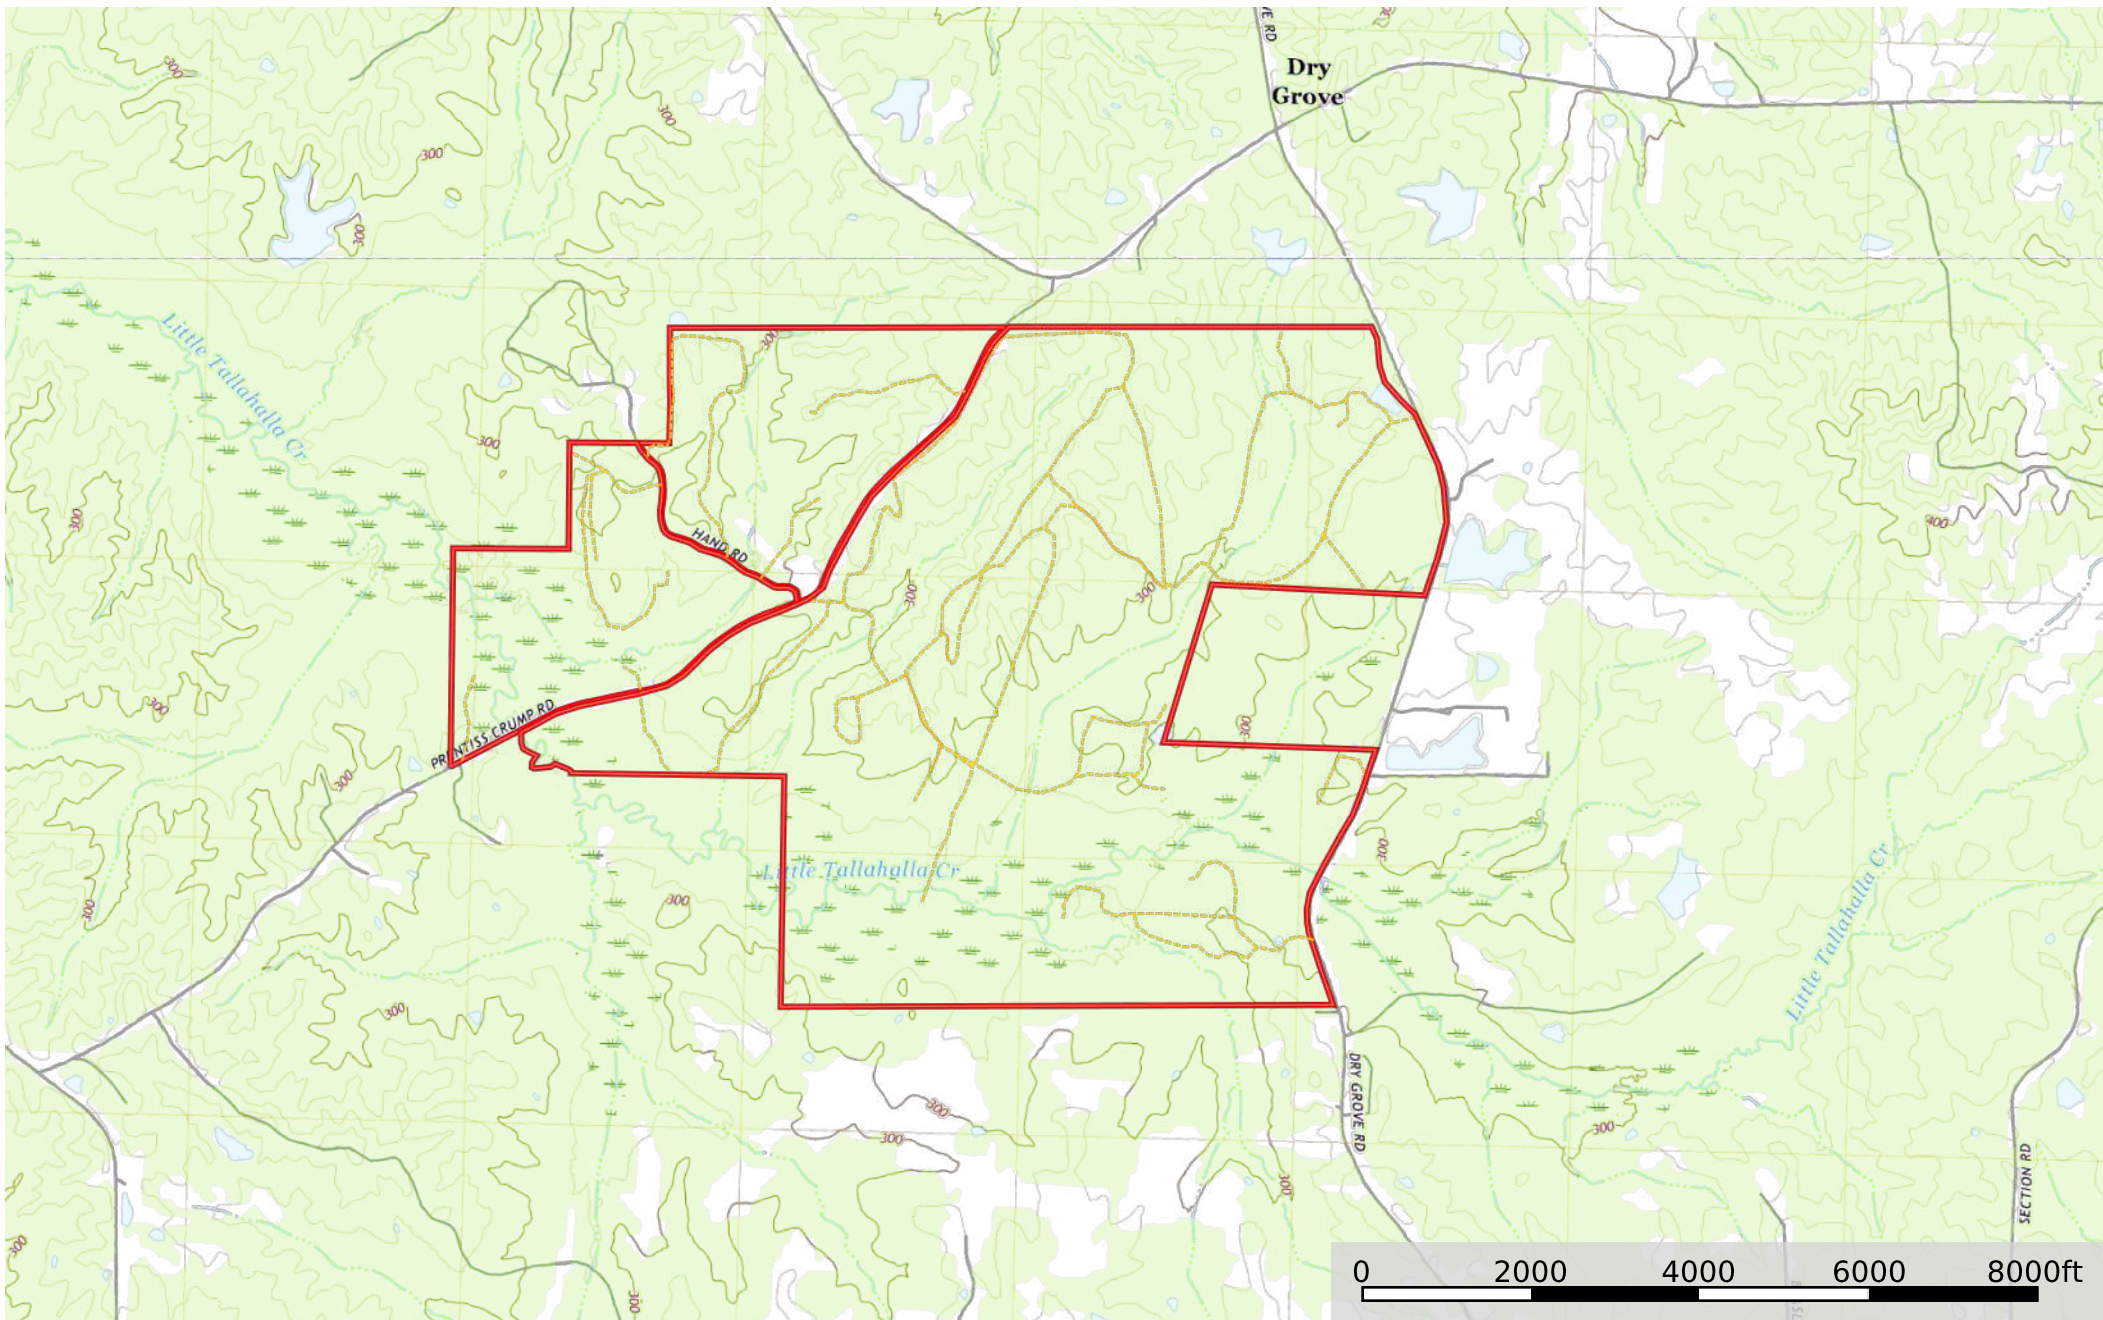

Hinds 1537 Dry Grove Rd

Hinds County, Mississippi, 1537 AC +/-

--- Road / Trail - - - Track □ Boundary

Hinds 1537 Dry Grove Rd

Hinds County, Mississippi, 1537 AC +/-

--- Road / Trail — Track ▭ Boundary

Hinds 1537 Dry Grove Rd

Hinds County, Mississippi, 1537 AC +/-

--- Road / Trail — Track □ Boundary