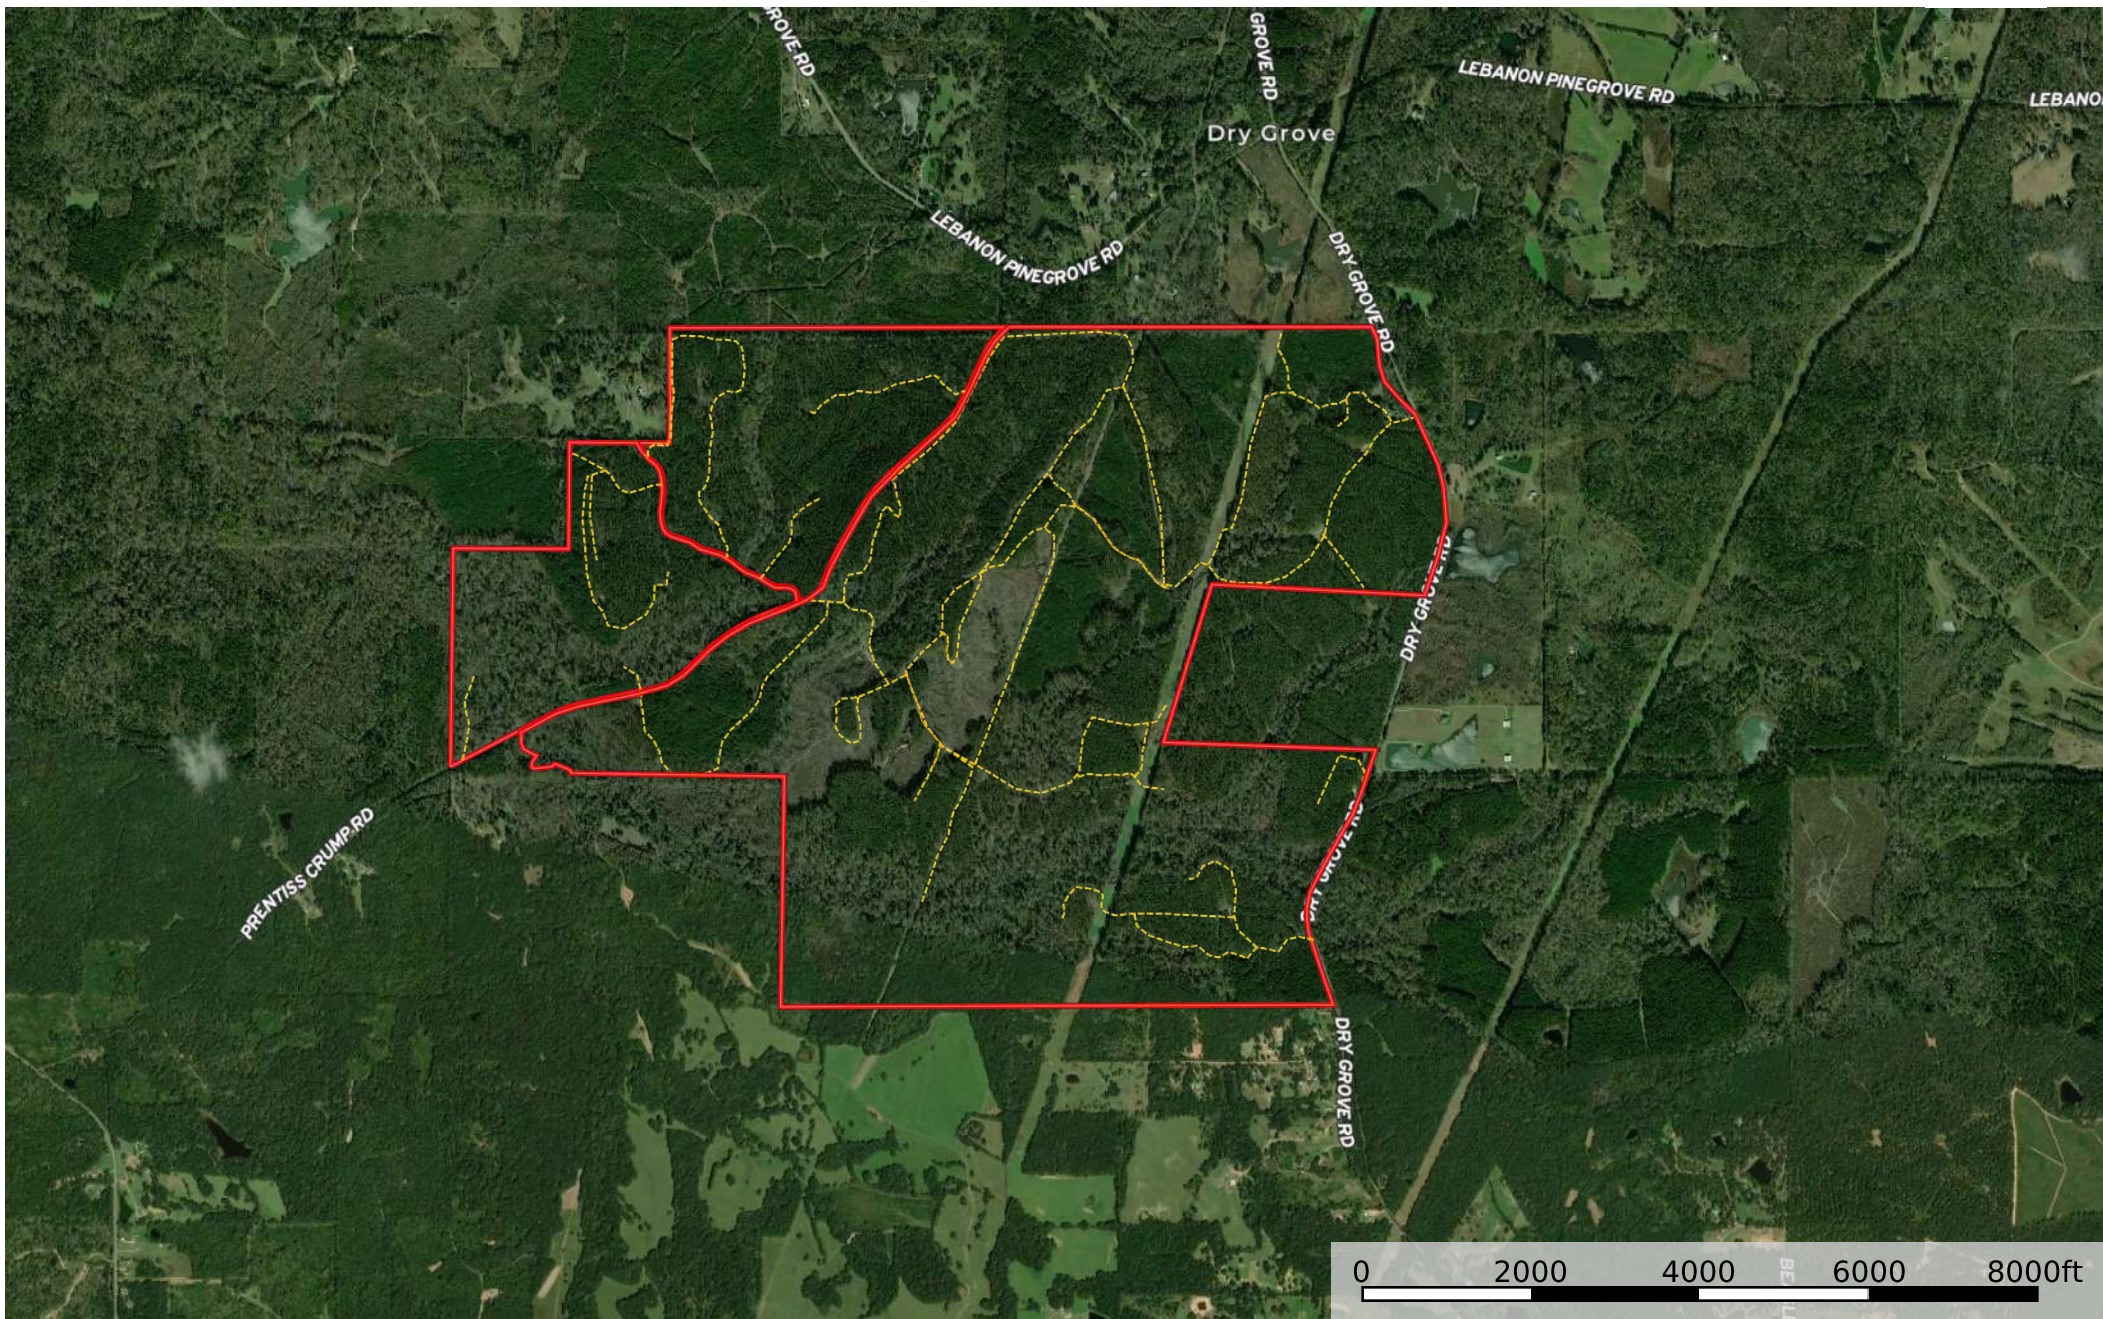

Hinds 1537 Dry Grove Rd

Hinds County, Mississippi, 1537 AC +/-

--- Road / Trail - - - Track □ Boundary

Hinds 1537 Dry Grove Rd

Hinds County, Mississippi, 1537 AC +/-

--- Road / Trail — Track ▭ Boundary

Hinds 1537 Dry Grove Rd

Hinds County, Mississippi, 1537 AC +/-

--- Road / Trail — Track □ Boundary