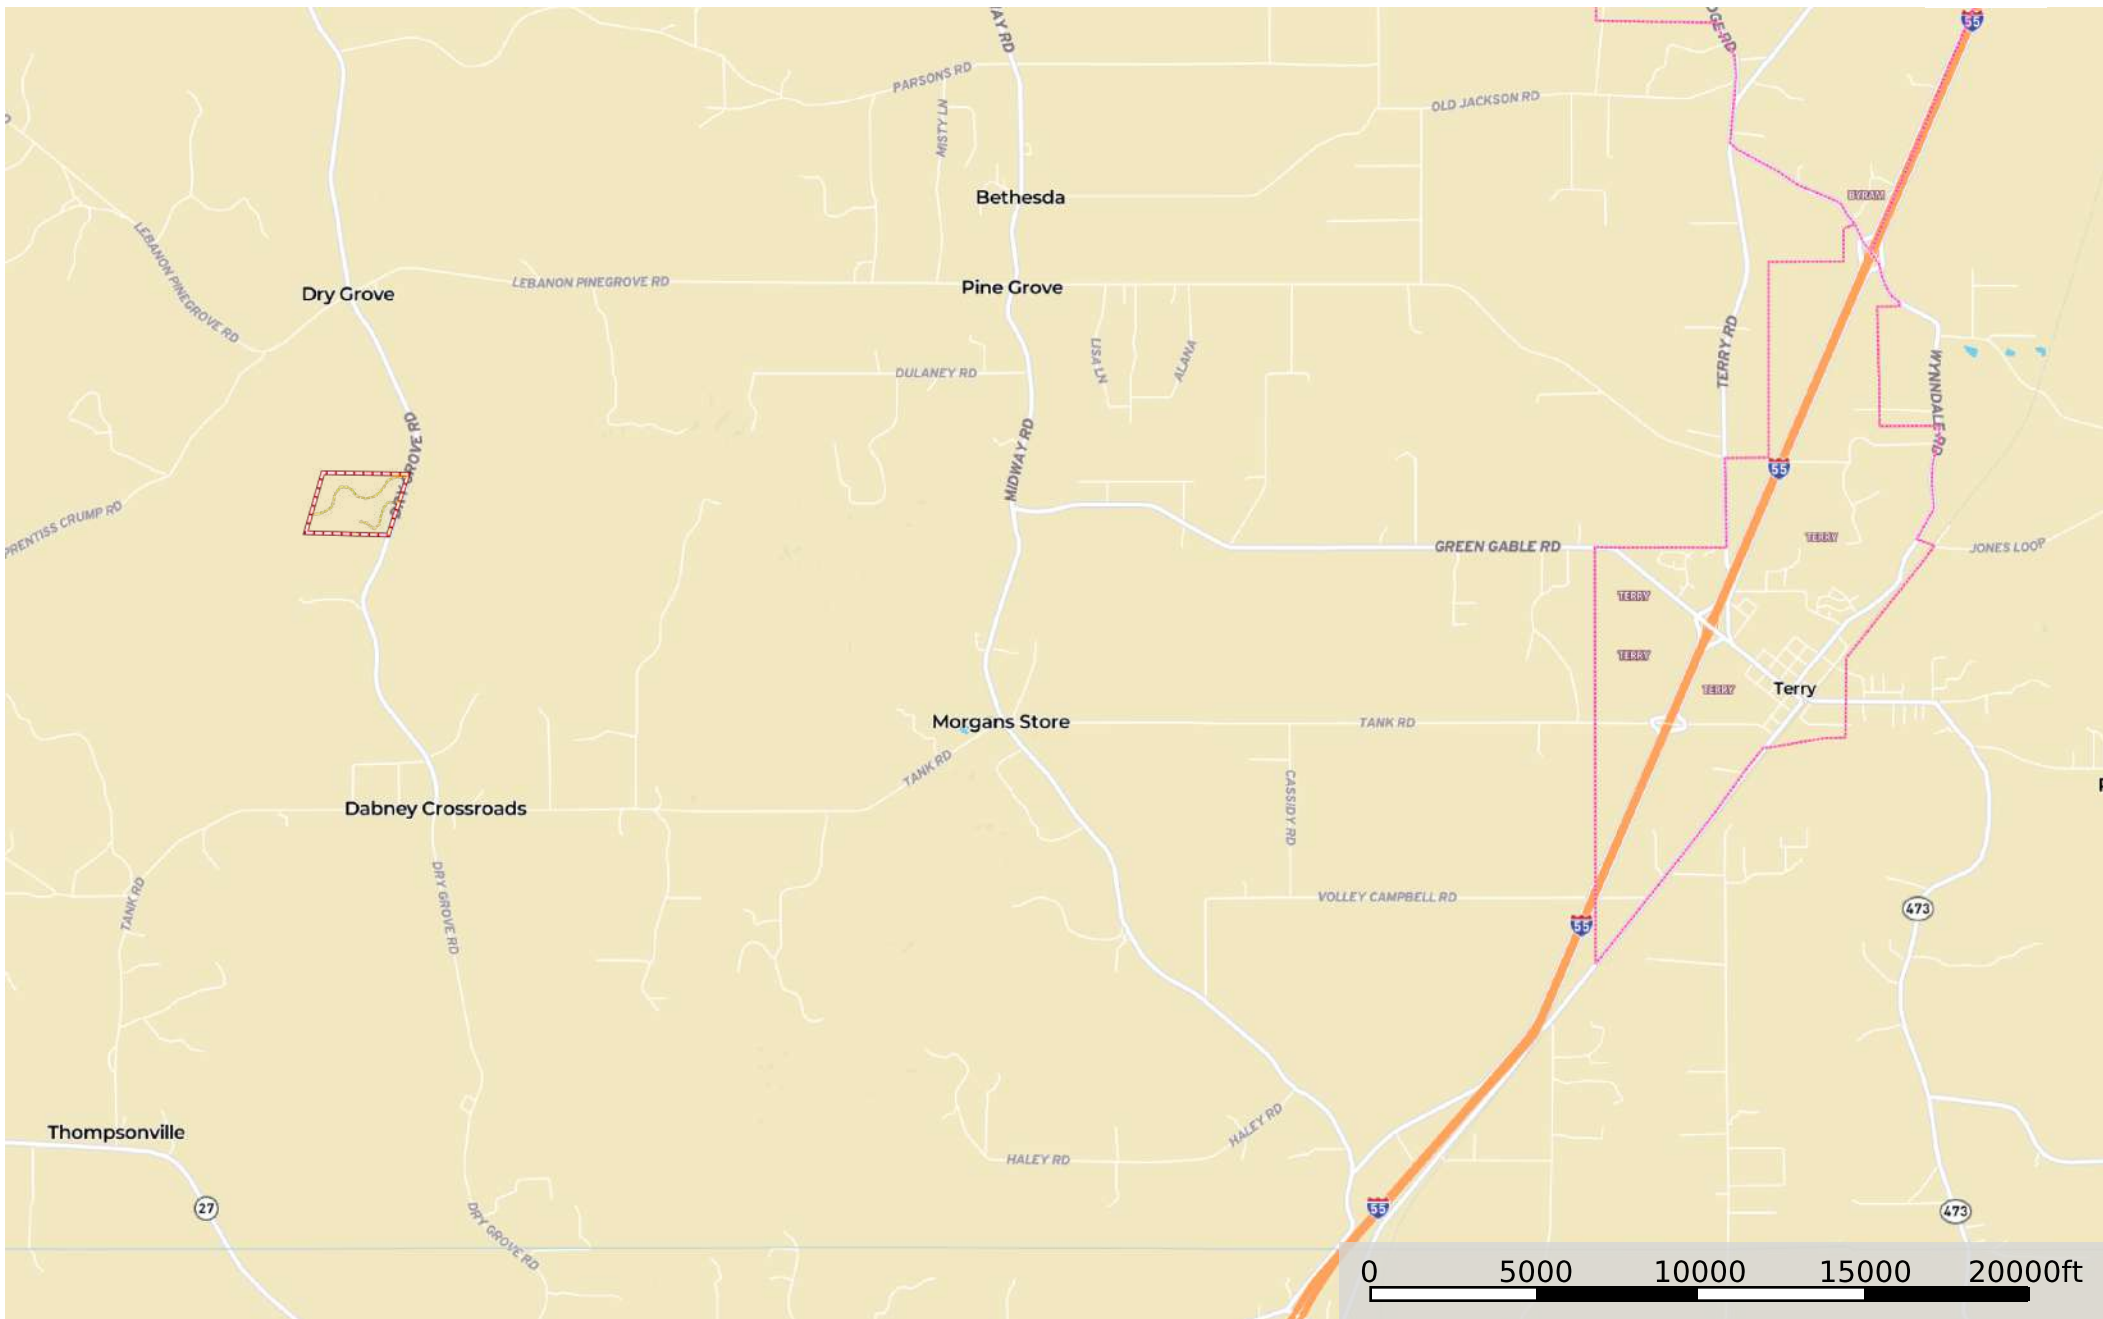

# Hinds 108 Dry Grove Rd Division

Hinds County, Mississippi, 108 AC +/-

--- Road / Trail    □ Boundary