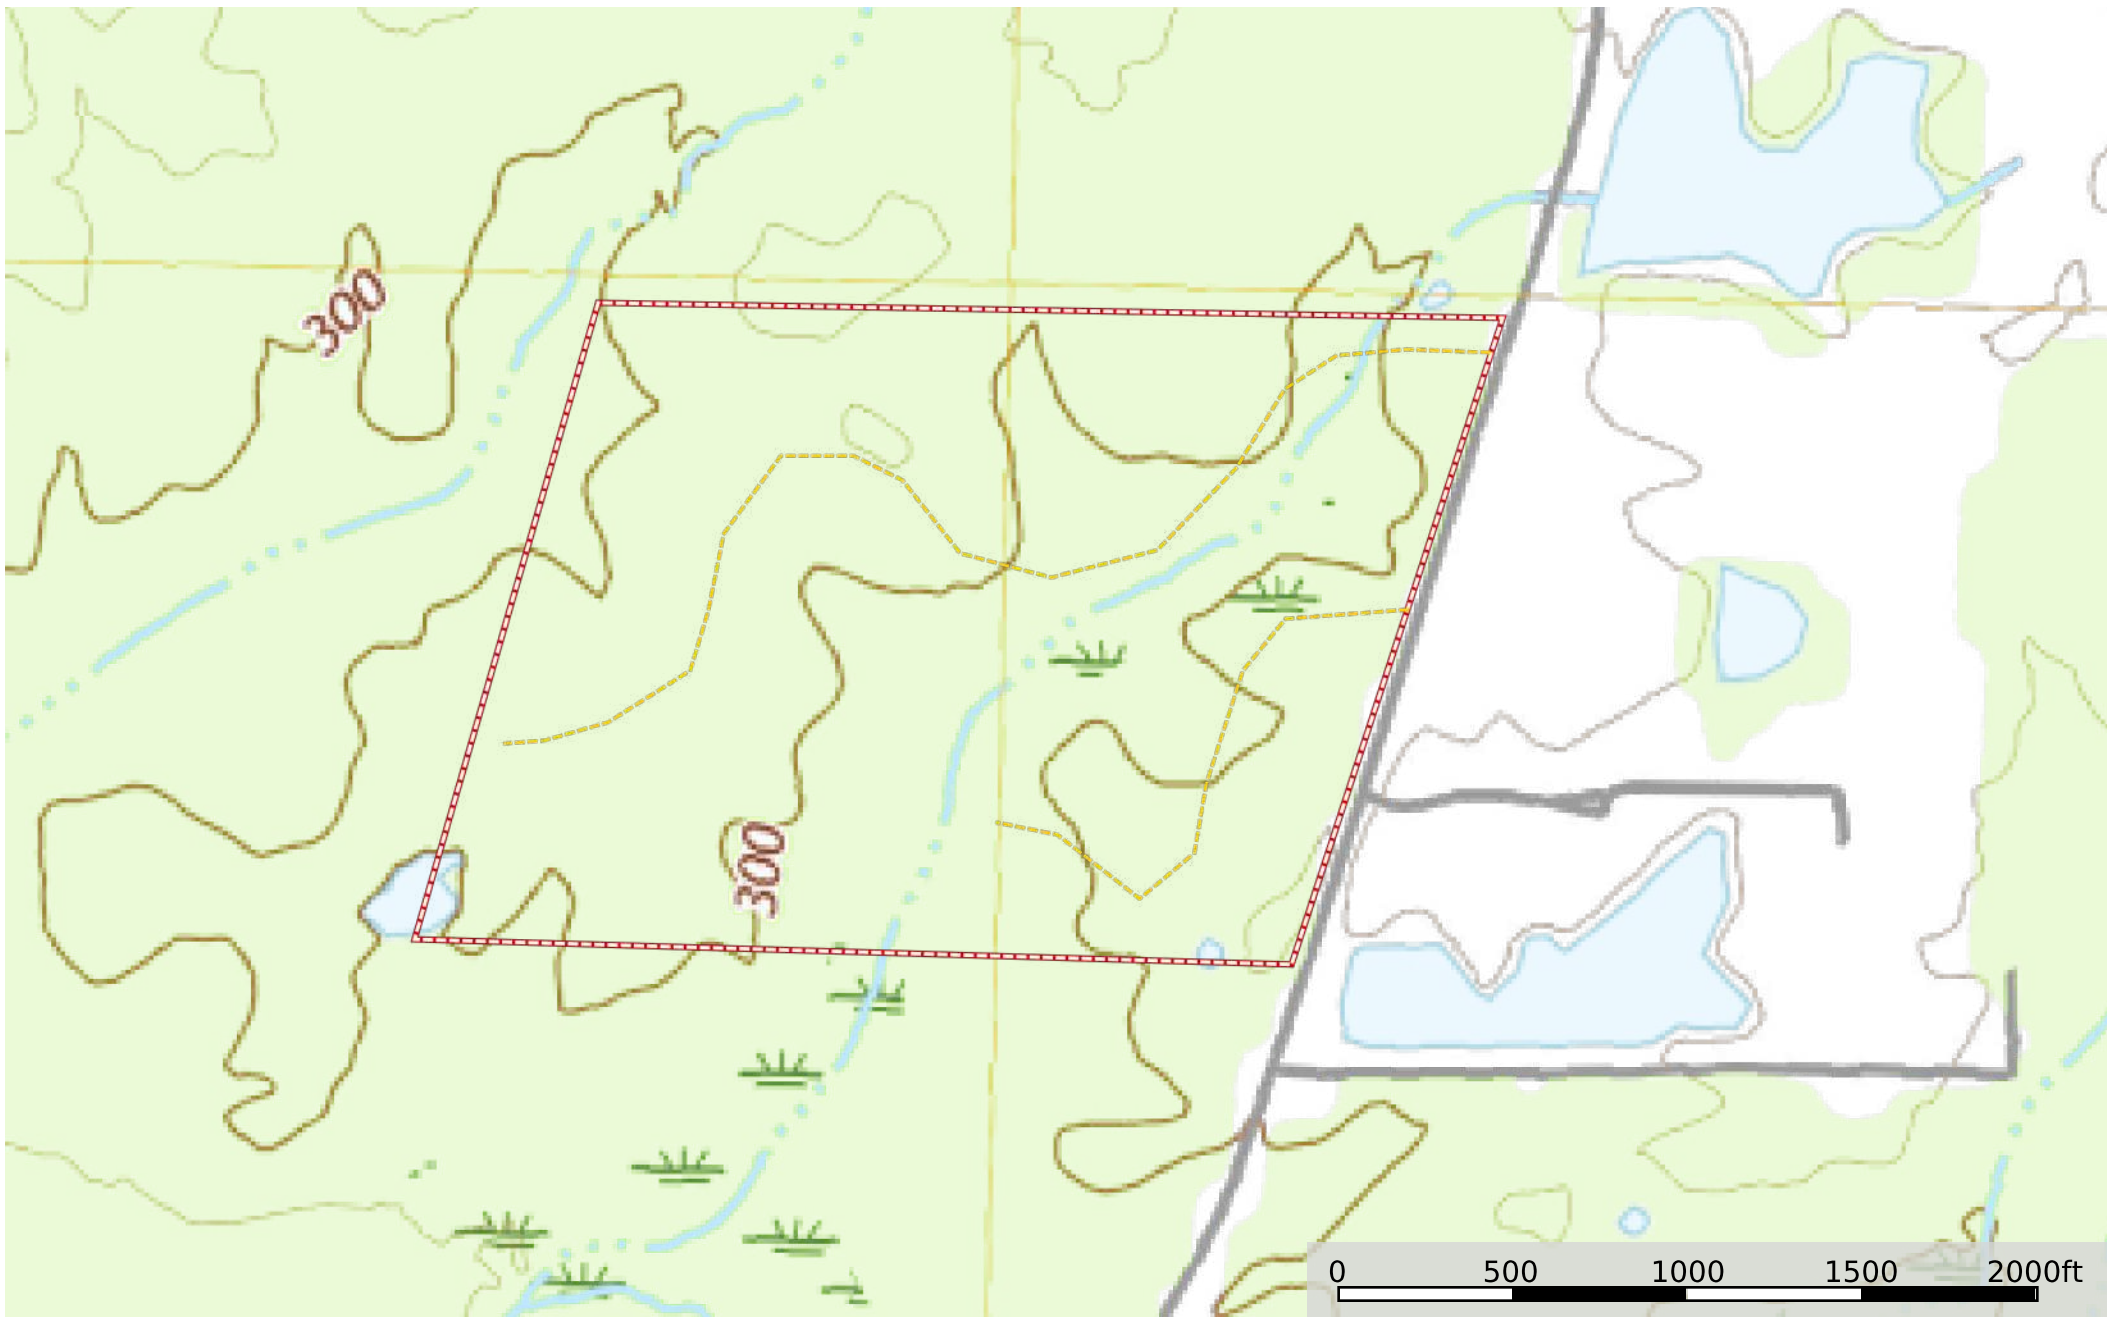

# Hinds 108 Dry Grove Rd Division

Hinds County, Mississippi, 108 AC +/-

--- Road / Trail    □ Boundary