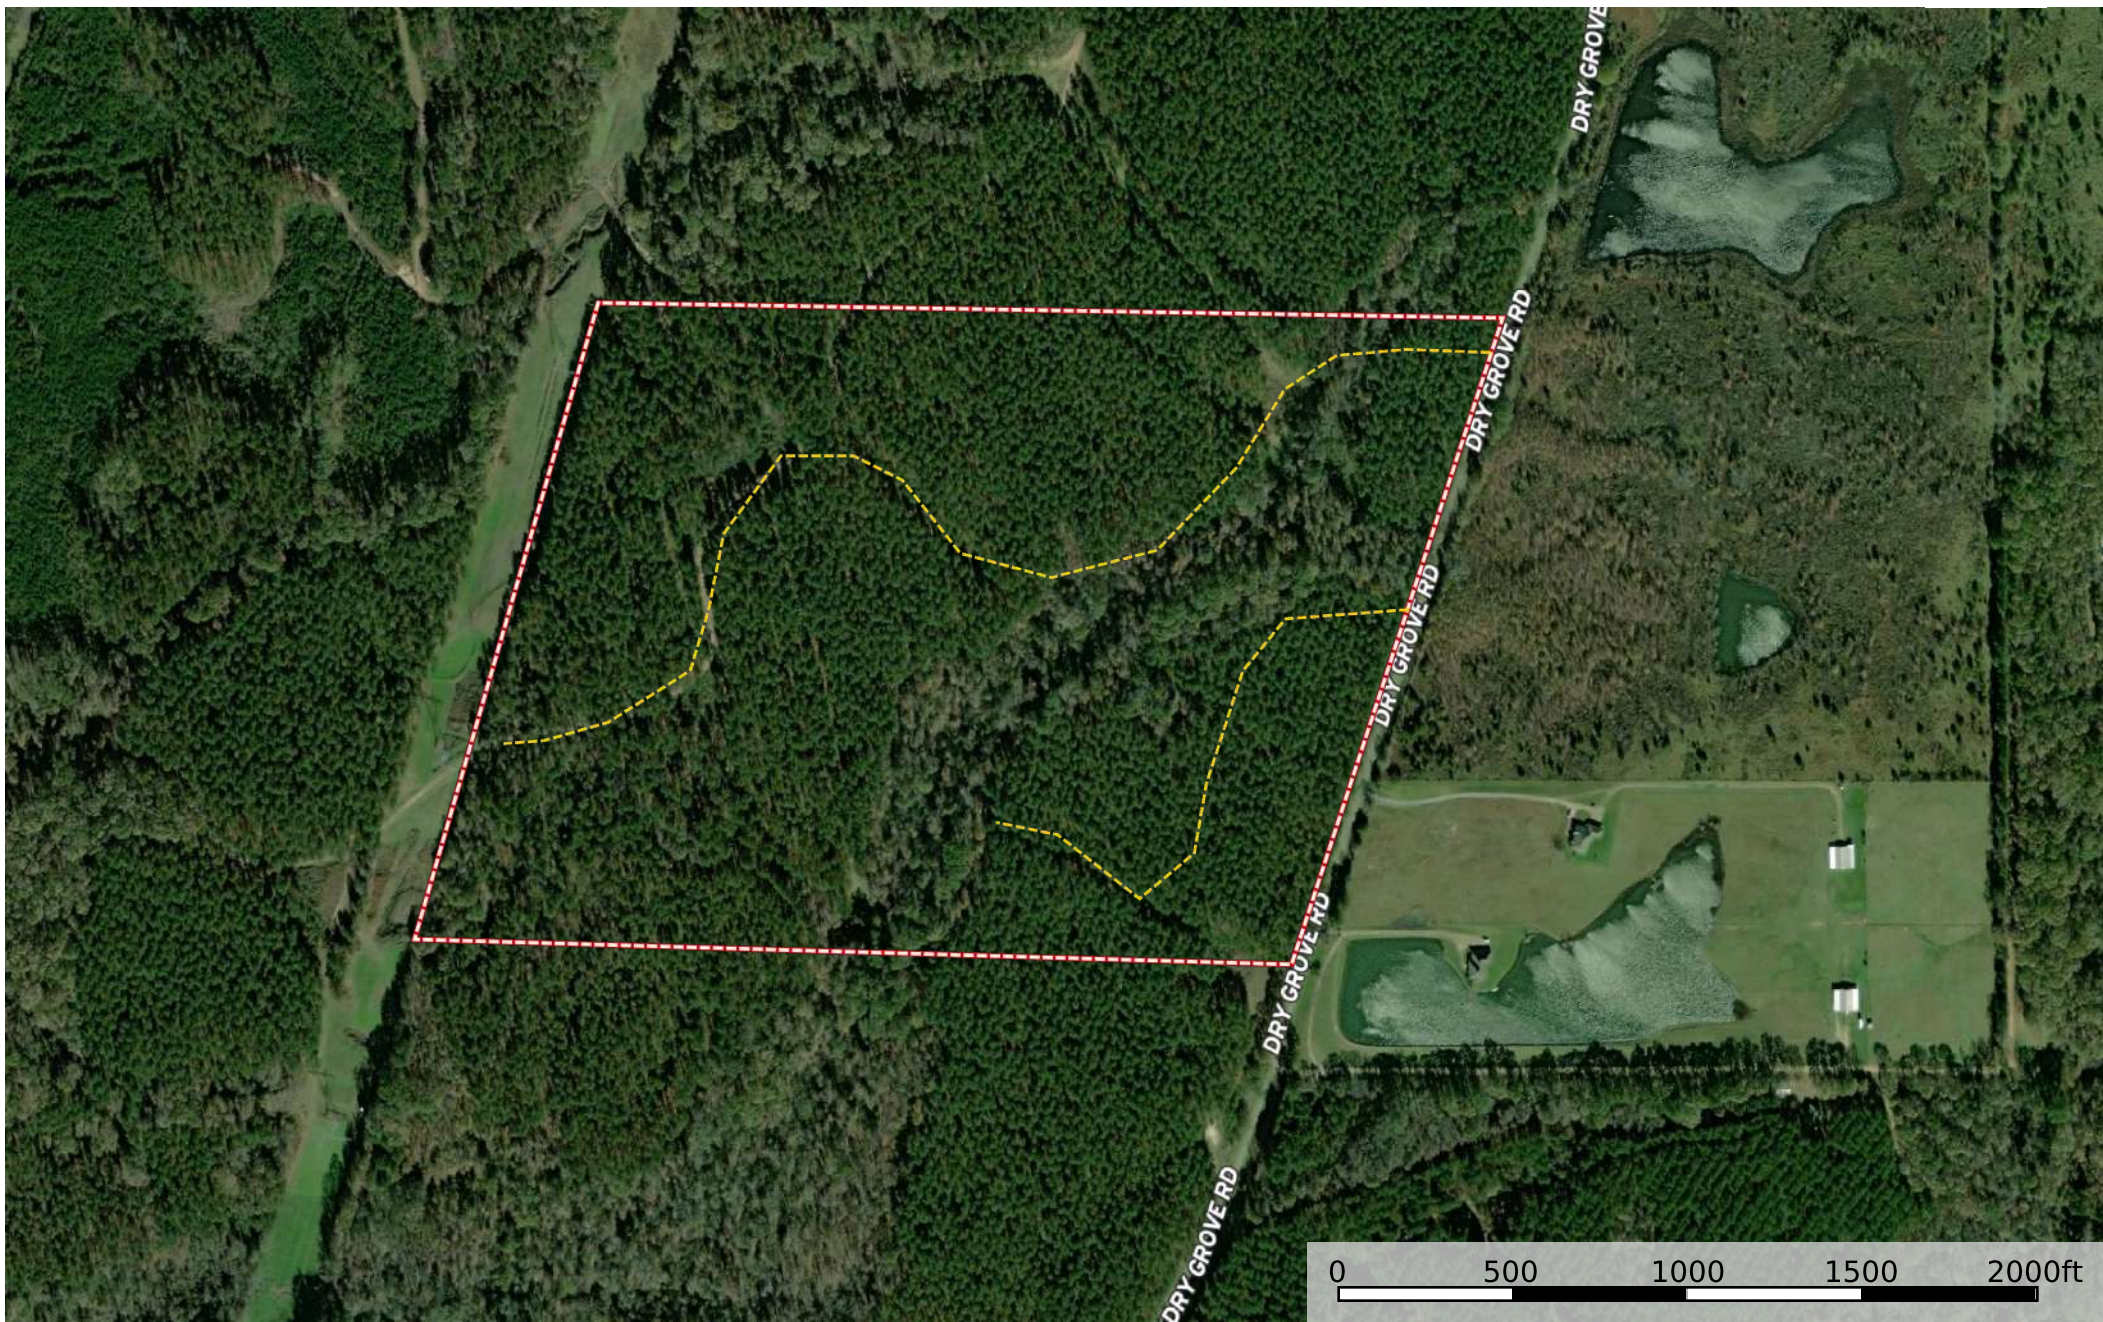

# Hinds 108 Dry Grove Rd Division

Hinds County, Mississippi, 108 AC +/-

--- Road / Trail    □ Boundary