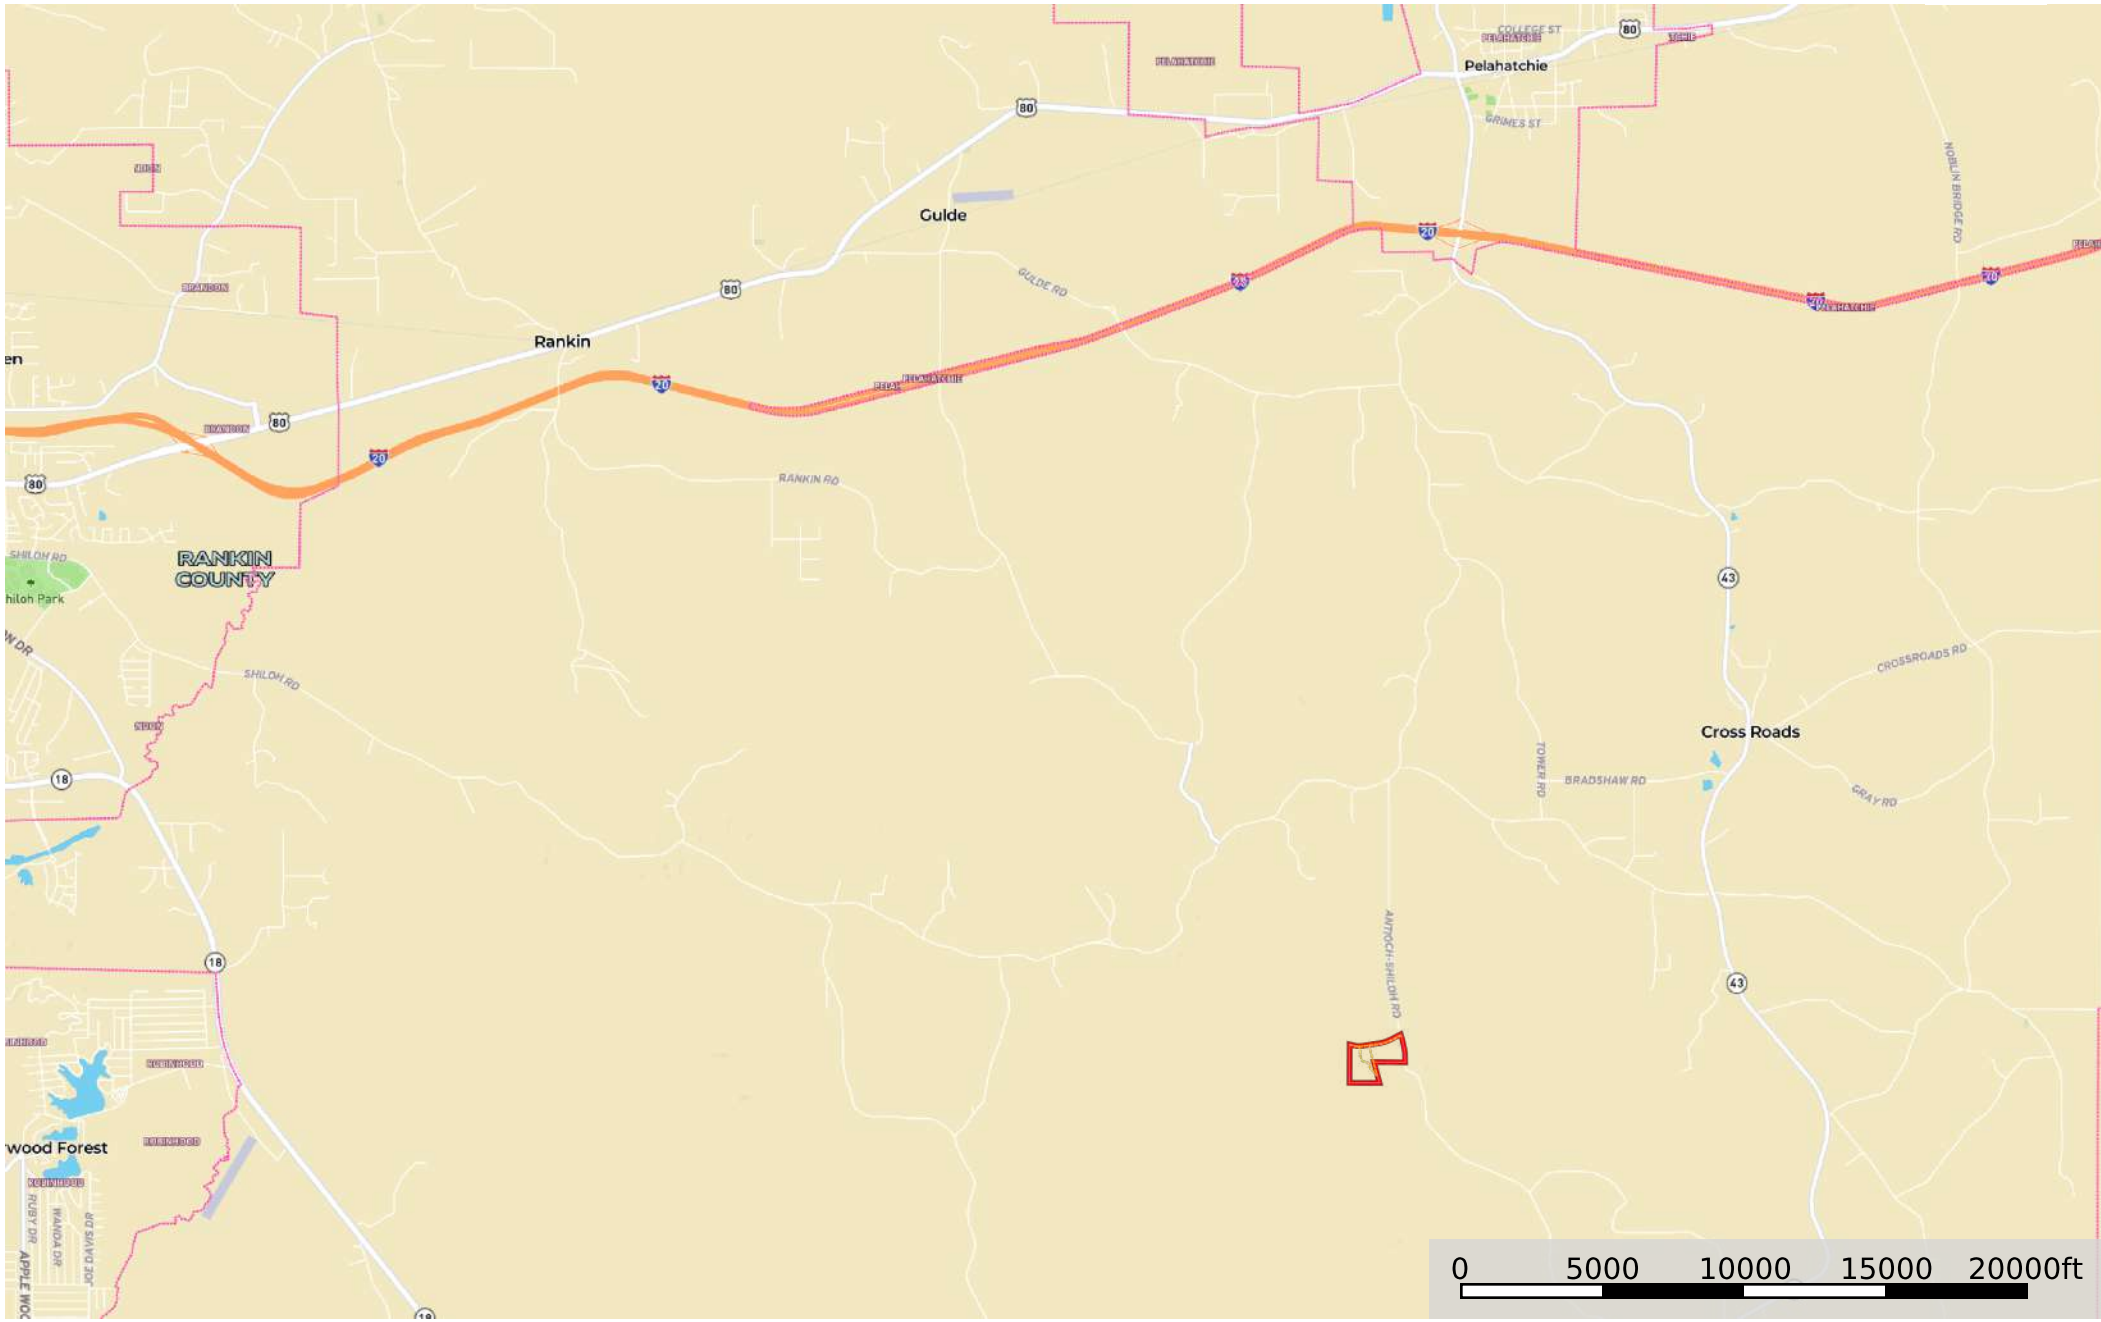

Rankin 45 Antioch Shiloh Rd

Rankin County, Mississippi, 45 AC +/-

--- Road / Trail □ Boundary

Rankin 45 Antioch Shiloh Rd
Rankin County, Mississippi, 45 AC +/-

--- Road / Trail □ Boundary

Rankin 45 Antioch Shiloh Rd

Rankin County, Mississippi, 45 AC +/-

--- Road / Trail □ Boundary