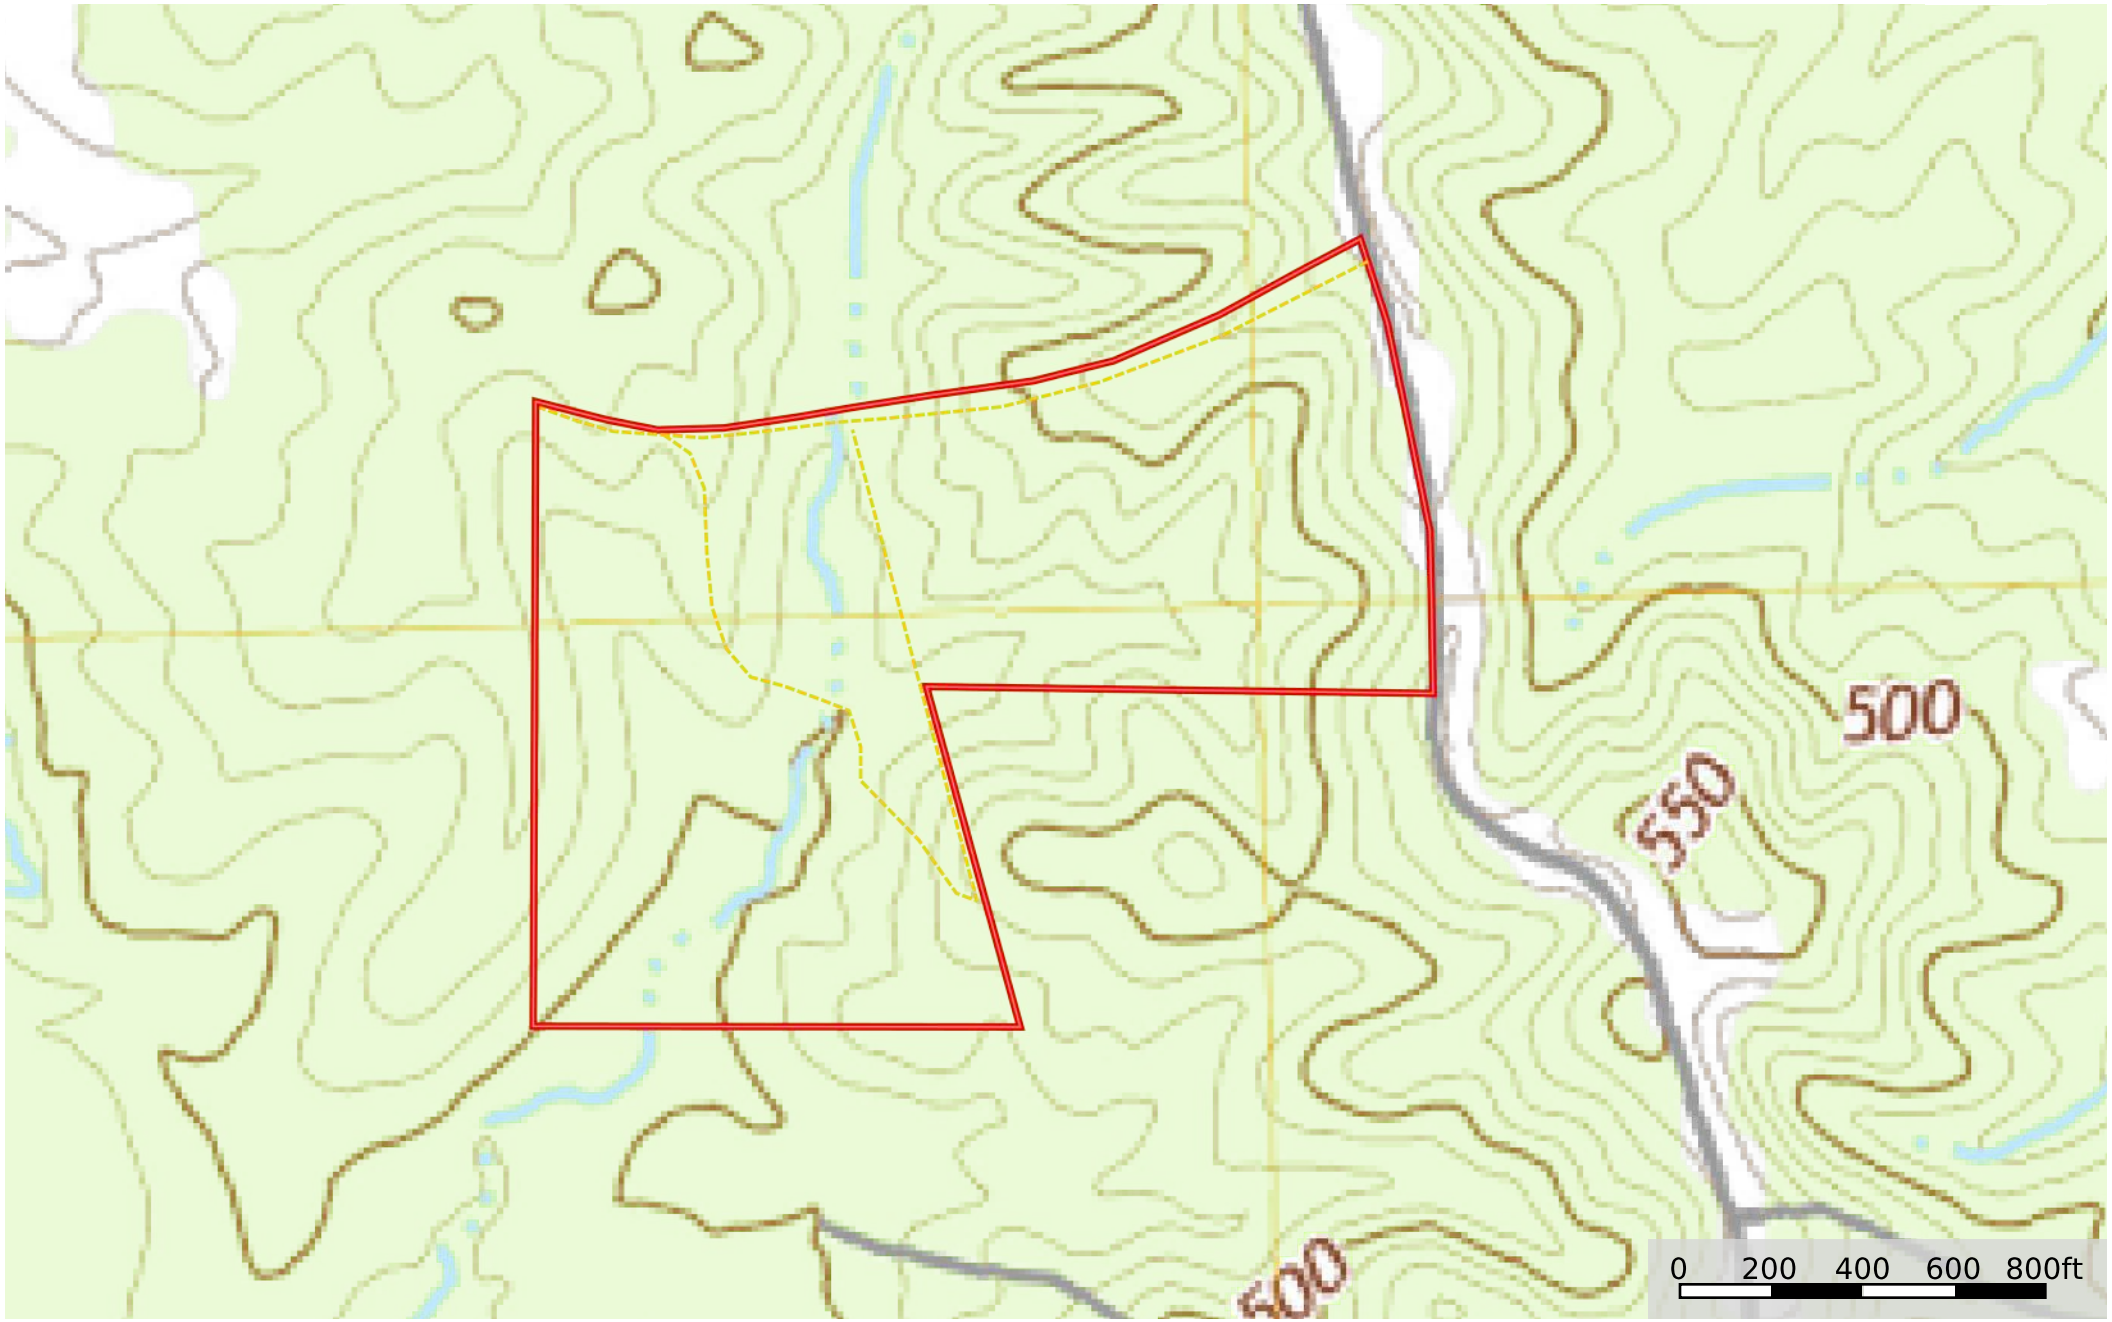

Rankin 45 Antioch Shiloh Rd

Rankin County, Mississippi, 45 AC +/-

--- Road / Trail □ Boundary

Rankin 45 Antioch Shiloh Rd
Rankin County, Mississippi, 45 AC +/-

--- Road / Trail □ Boundary

Rankin 45 Antioch Shiloh Rd

Rankin County, Mississippi, 45 AC +/-

--- Road / Trail □ Boundary