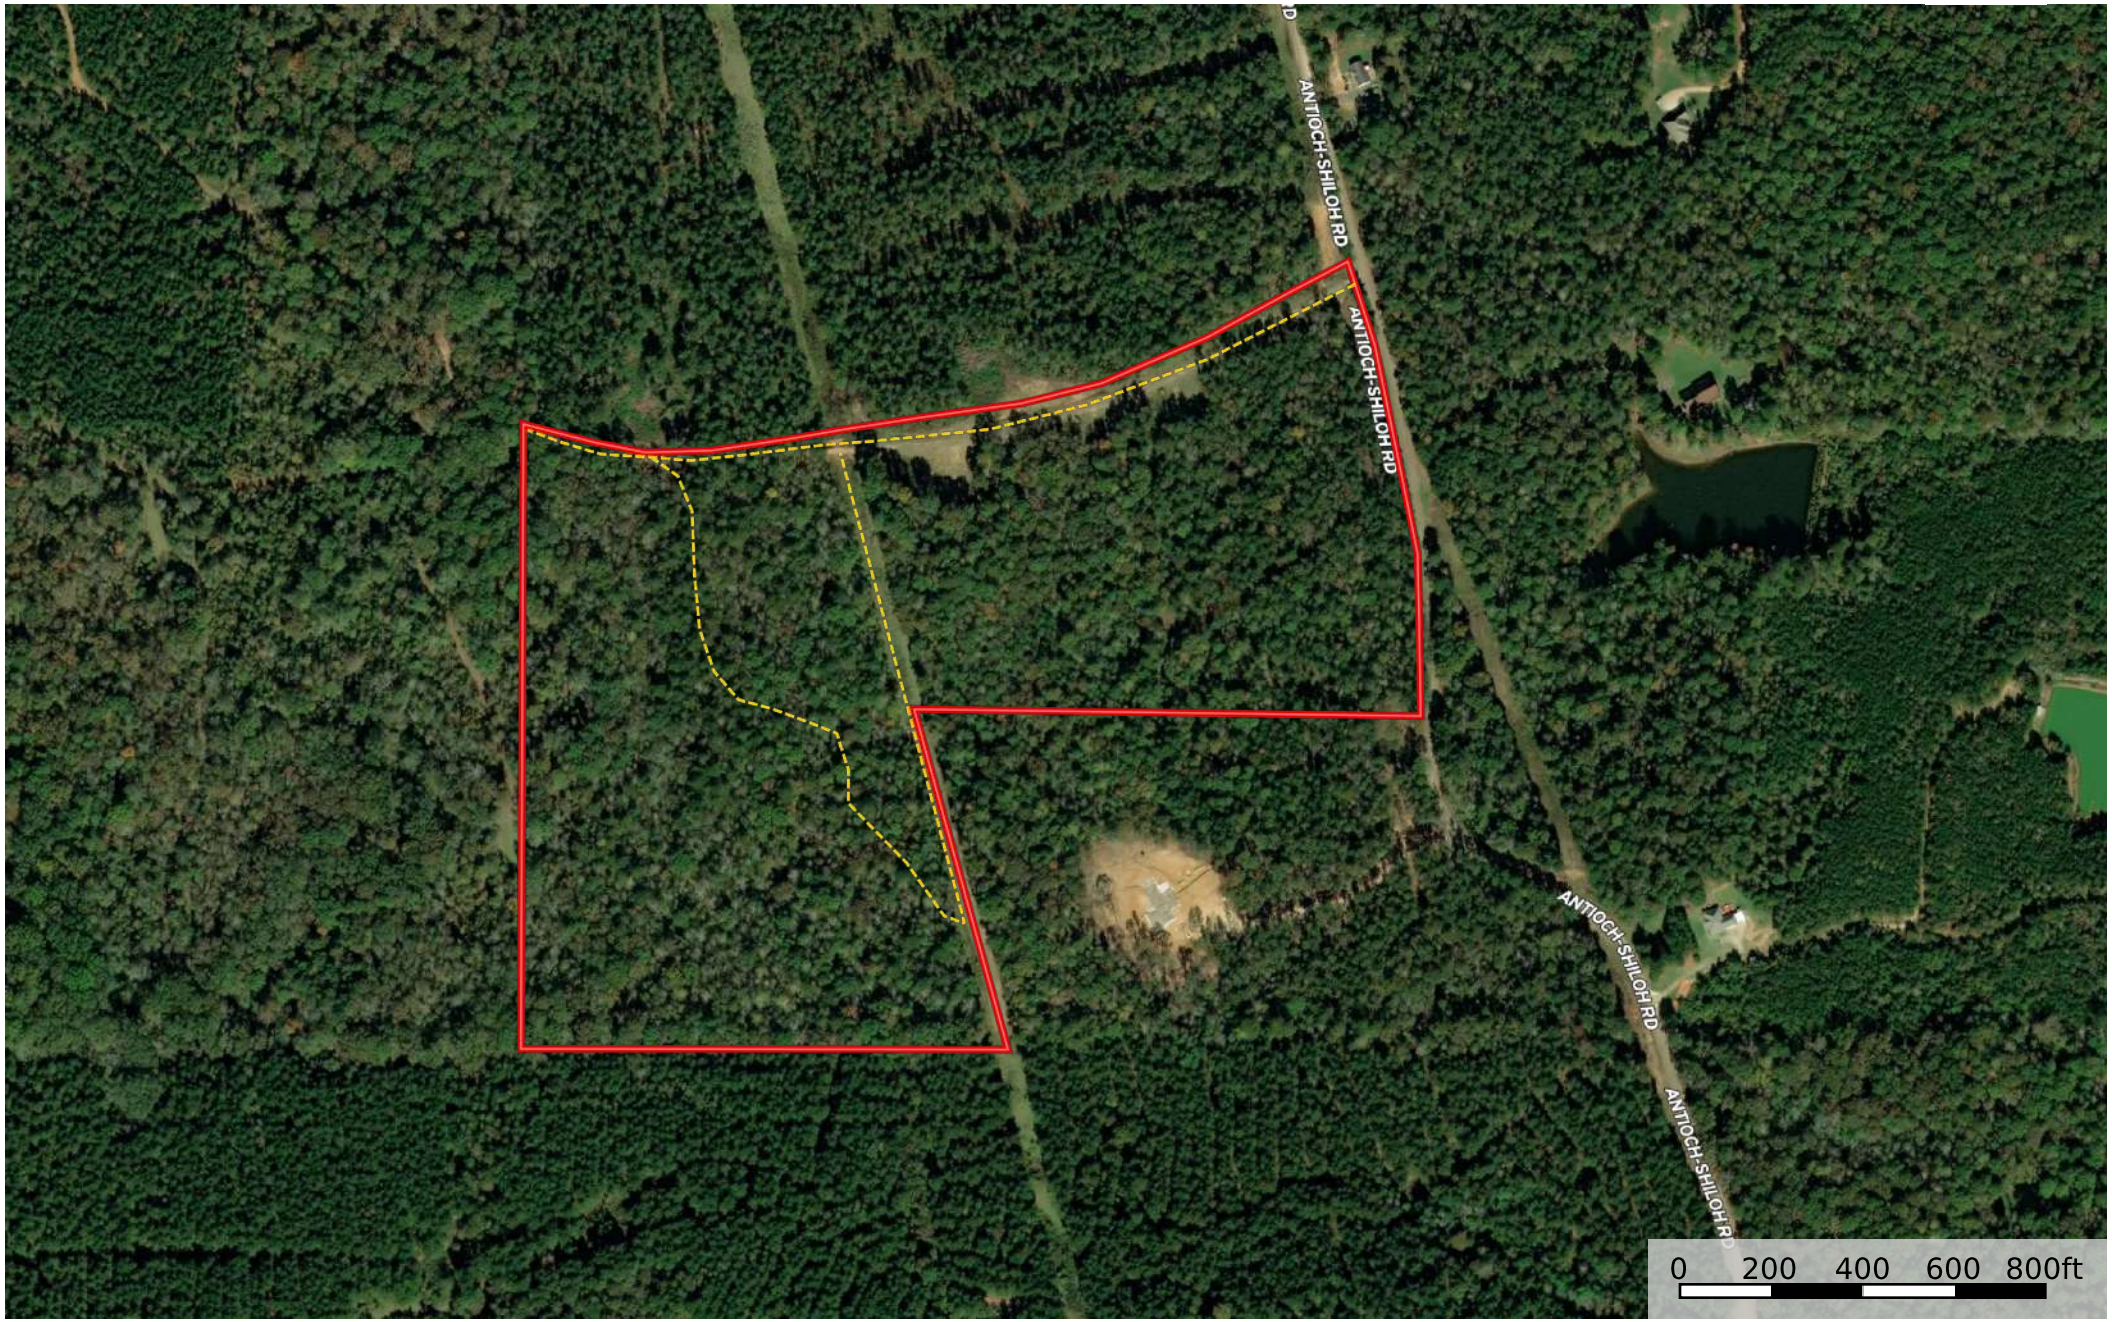

Rankin 45 Antioch Shiloh Rd

Rankin County, Mississippi, 45 AC +/-

--- Road / Trail □ Boundary

Rankin 45 Antioch Shiloh Rd
Rankin County, Mississippi, 45 AC +/-

--- Road / Trail □ Boundary

Rankin 45 Antioch Shiloh Rd

Rankin County, Mississippi, 45 AC +/-

--- Road / Trail □ Boundary