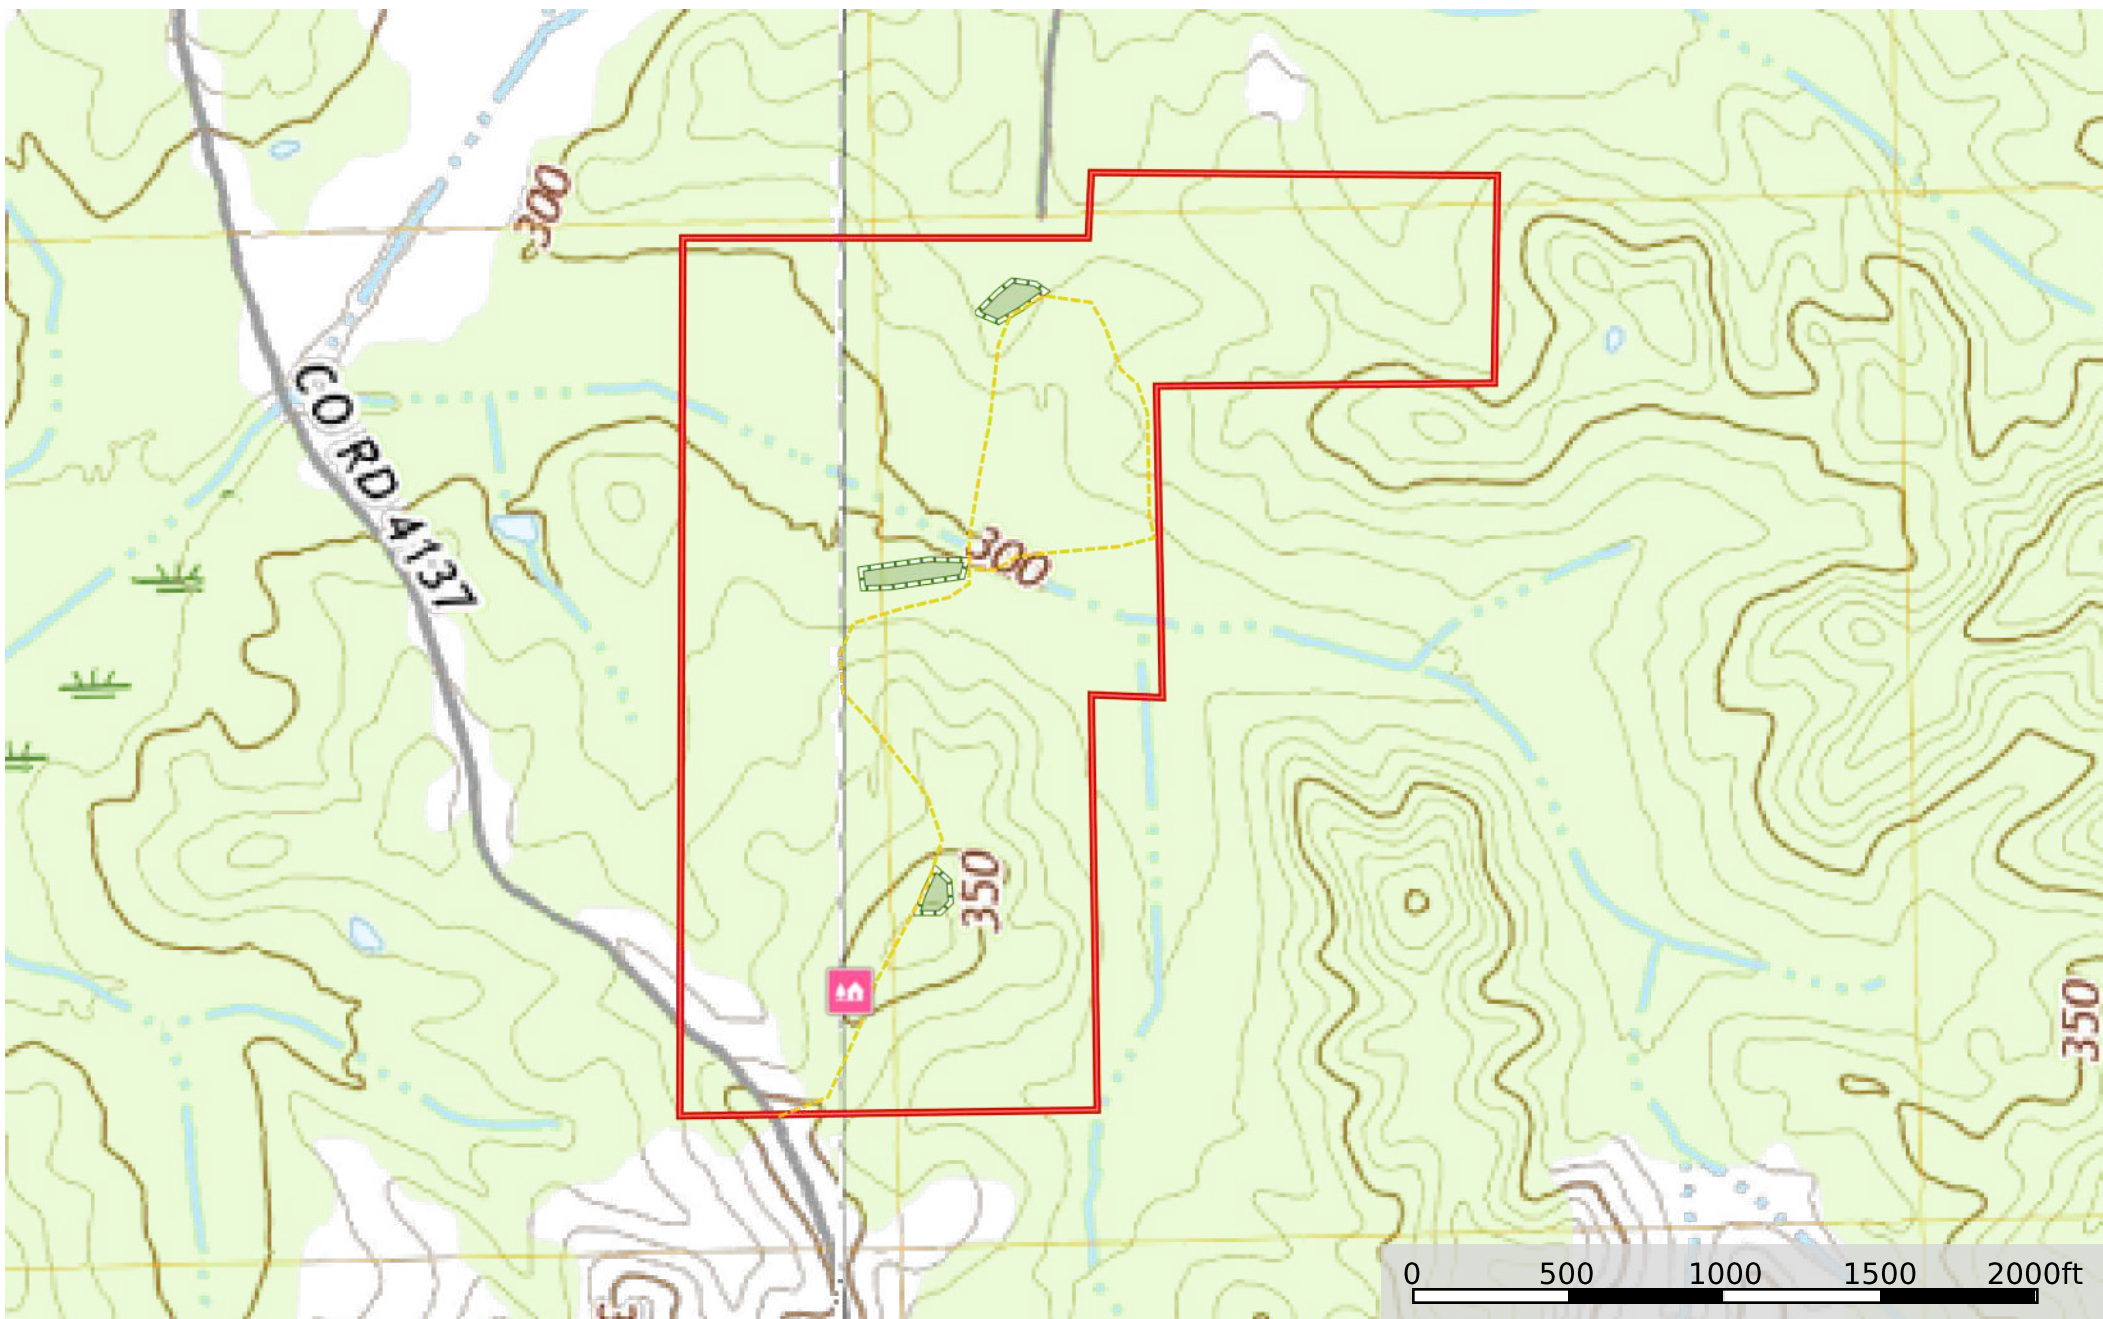

Newport Pines - Attala 110 CR4137

Attala County, Mississippi, 110 AC +/-

-  Cabin
-  Road / Trail
-  Food Plot
-  Boundary

Newport Pines - Attala 110 CR4137

Attala County, Mississippi, 110 AC +/-

-  Cabin
-  Road / Trail
-  Food Plot
-  Boundary

Newport Pines - Attala 110 CR4137

Attala County, Mississippi, 110 AC +/-

- Cabin
- Road / Trail
- Food Plot
- Boundary