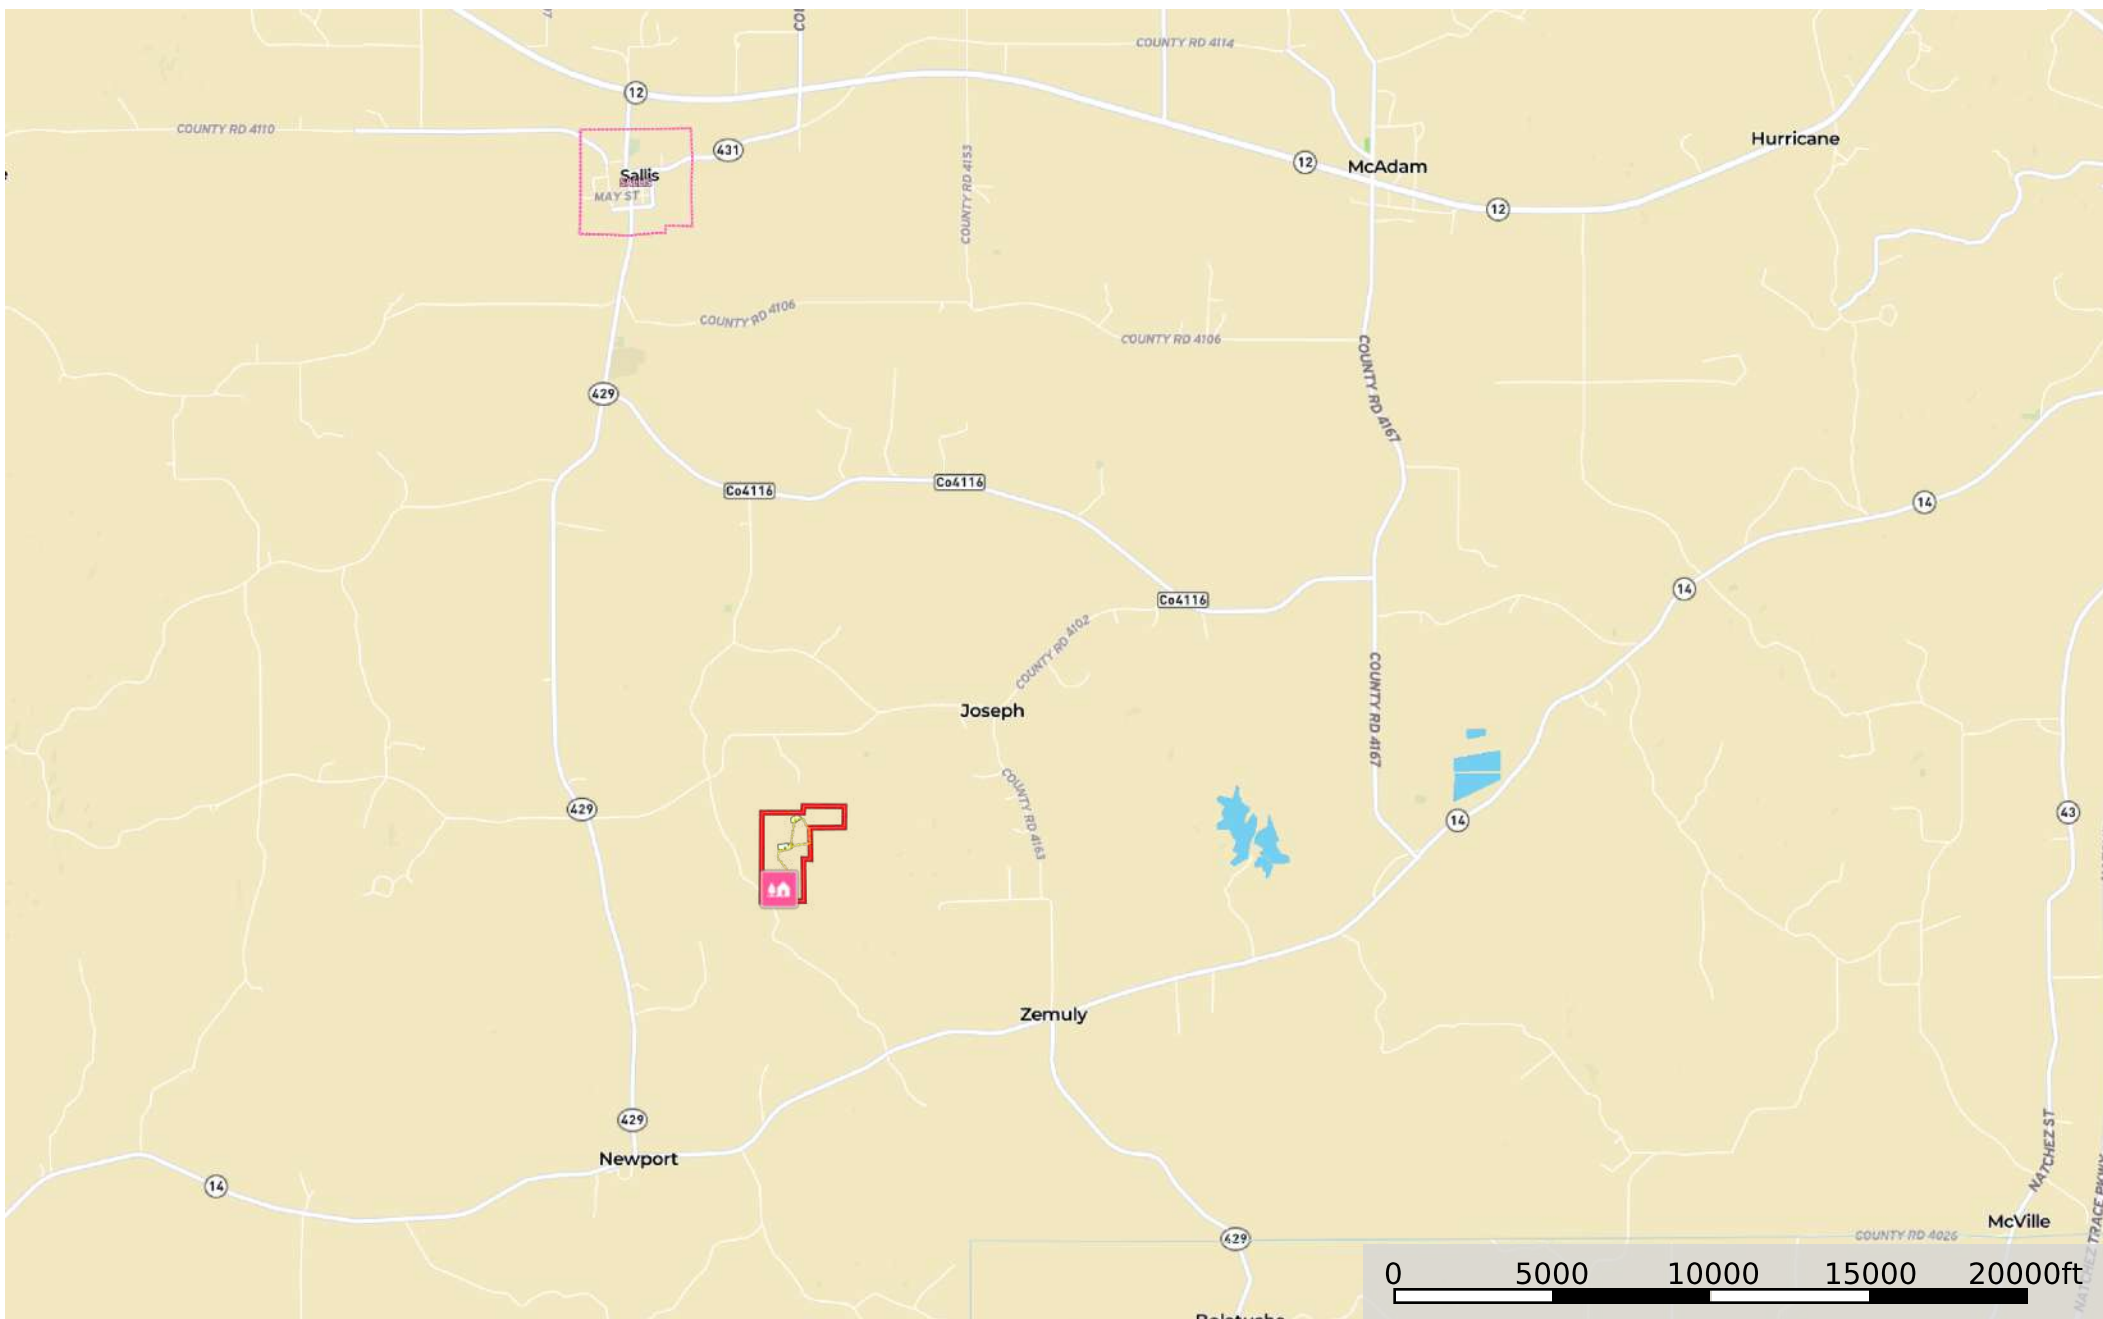

Newport Pines - Attala 110 CR4137

Attala County, Mississippi, 110 AC +/-

-  Cabin
-  Road / Trail
-  Food Plot
-  Boundary

Newport Pines - Attala 110 CR4137

Attala County, Mississippi, 110 AC +/-

-  Cabin
-  Road / Trail
-  Food Plot
-  Boundary

Newport Pines - Attala 110 CR4137

Attala County, Mississippi, 110 AC +/-

- Cabin
- Road / Trail
- Food Plot
- Boundary