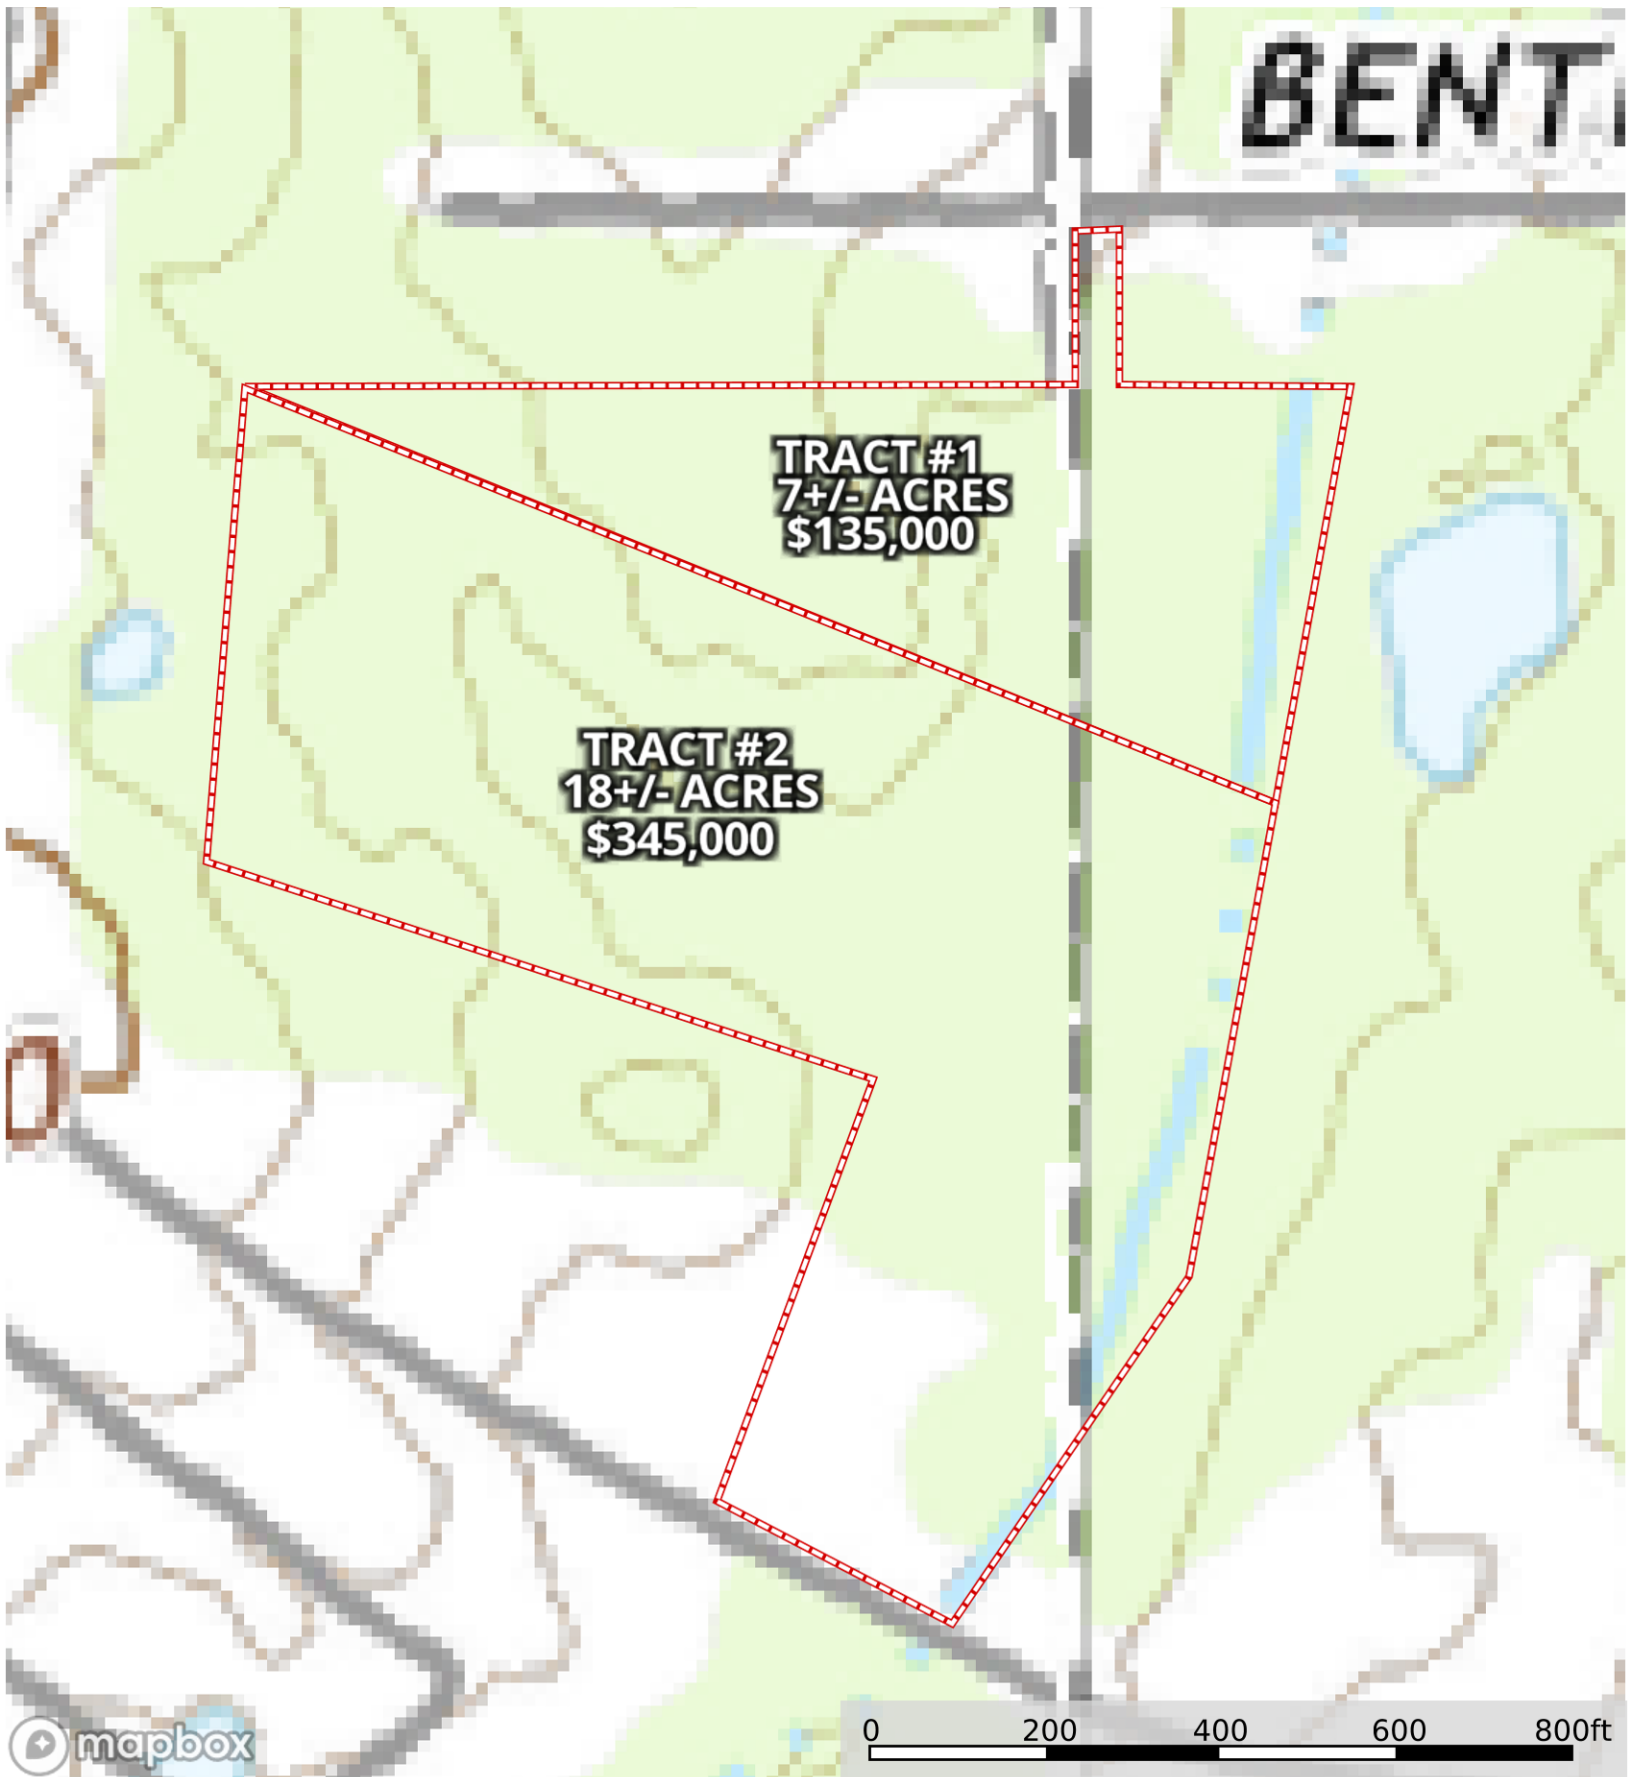

# Rankin.25. Bo Knows

Mississippi, AC +/-

BENTLEY DR

BENTLEY DR

**TRACT #1**  
7+/- ACRES  
\$135,000

**TRACT #2**  
18+/- ACRES  
\$345,000

LUCKNEY RD

LUCKNEY RD

imgbox

Imagery ©2023 Airbus, Maxar Technologies, etc.

0 200 400 600 800ft

Boundary

**Rankin.25. Bo Knows**  
Mississippi, AC +/-

 Boundary

# Rankin.25. Bo Knows

Mississippi, AC +/-

Boundary