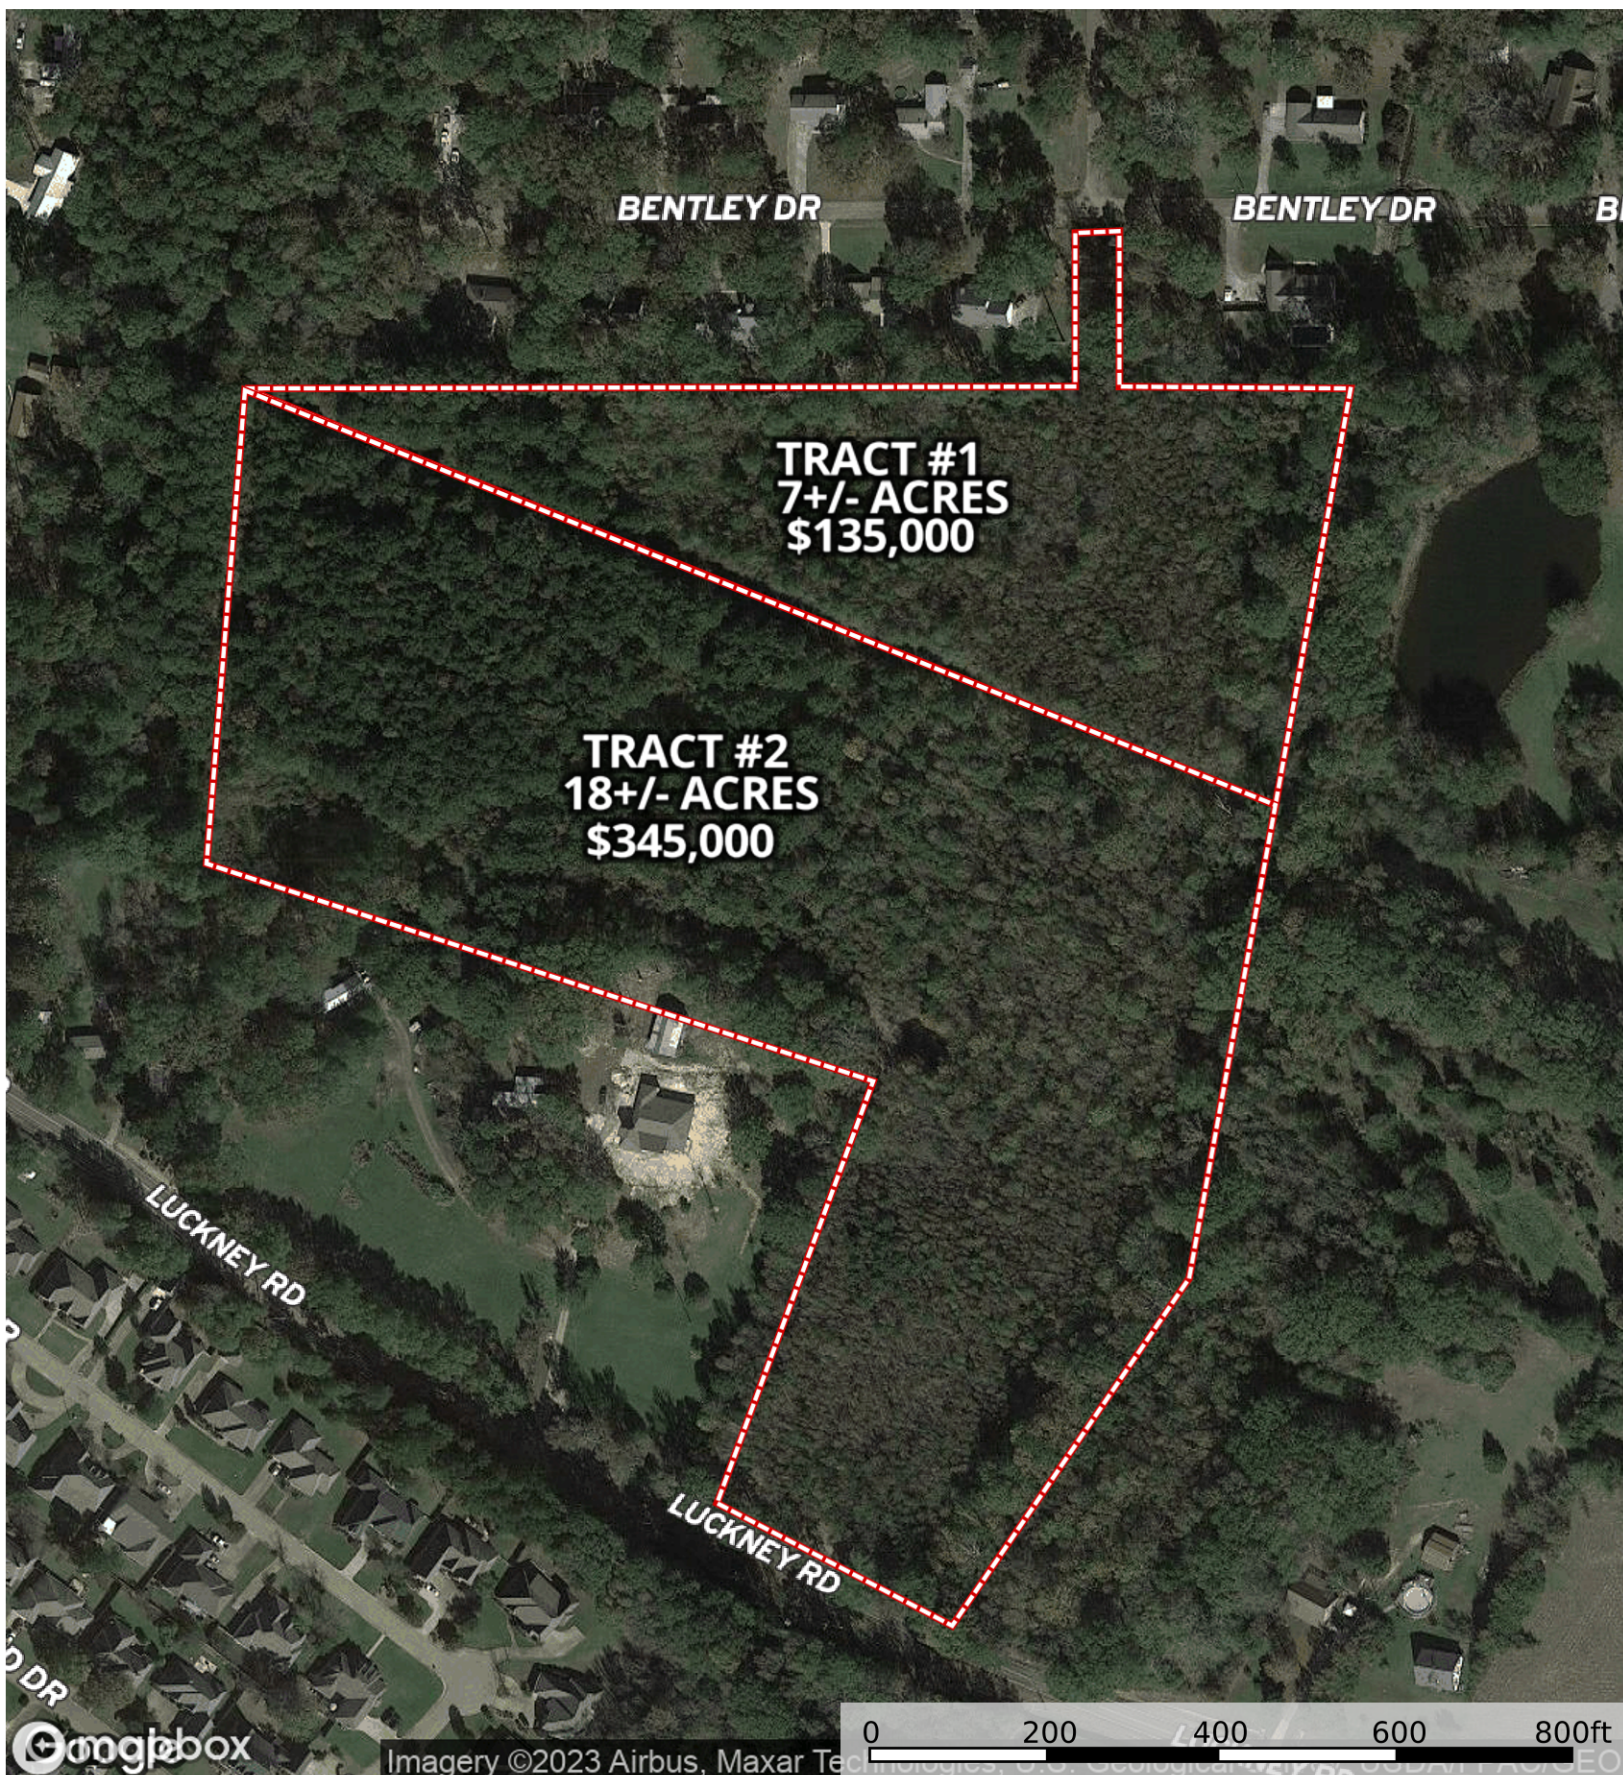

# Rankin.25. Bo Knows

Mississippi, AC +/-

BENTLEY DR

BENTLEY DR

**TRACT #1**  
7+/- ACRES  
\$135,000

**TRACT #2**  
18+/- ACRES  
\$345,000

LUCKNEY RD

LUCKNEY RD

imgbox

Imagery ©2023 Airbus, Maxar Technologies, etc.

0 200 400 600 800ft

Boundary

**Rankin.25. Bo Knows**  
Mississippi, AC +/-

 Boundary

# Rankin.25. Bo Knows

Mississippi, AC +/-

Boundary