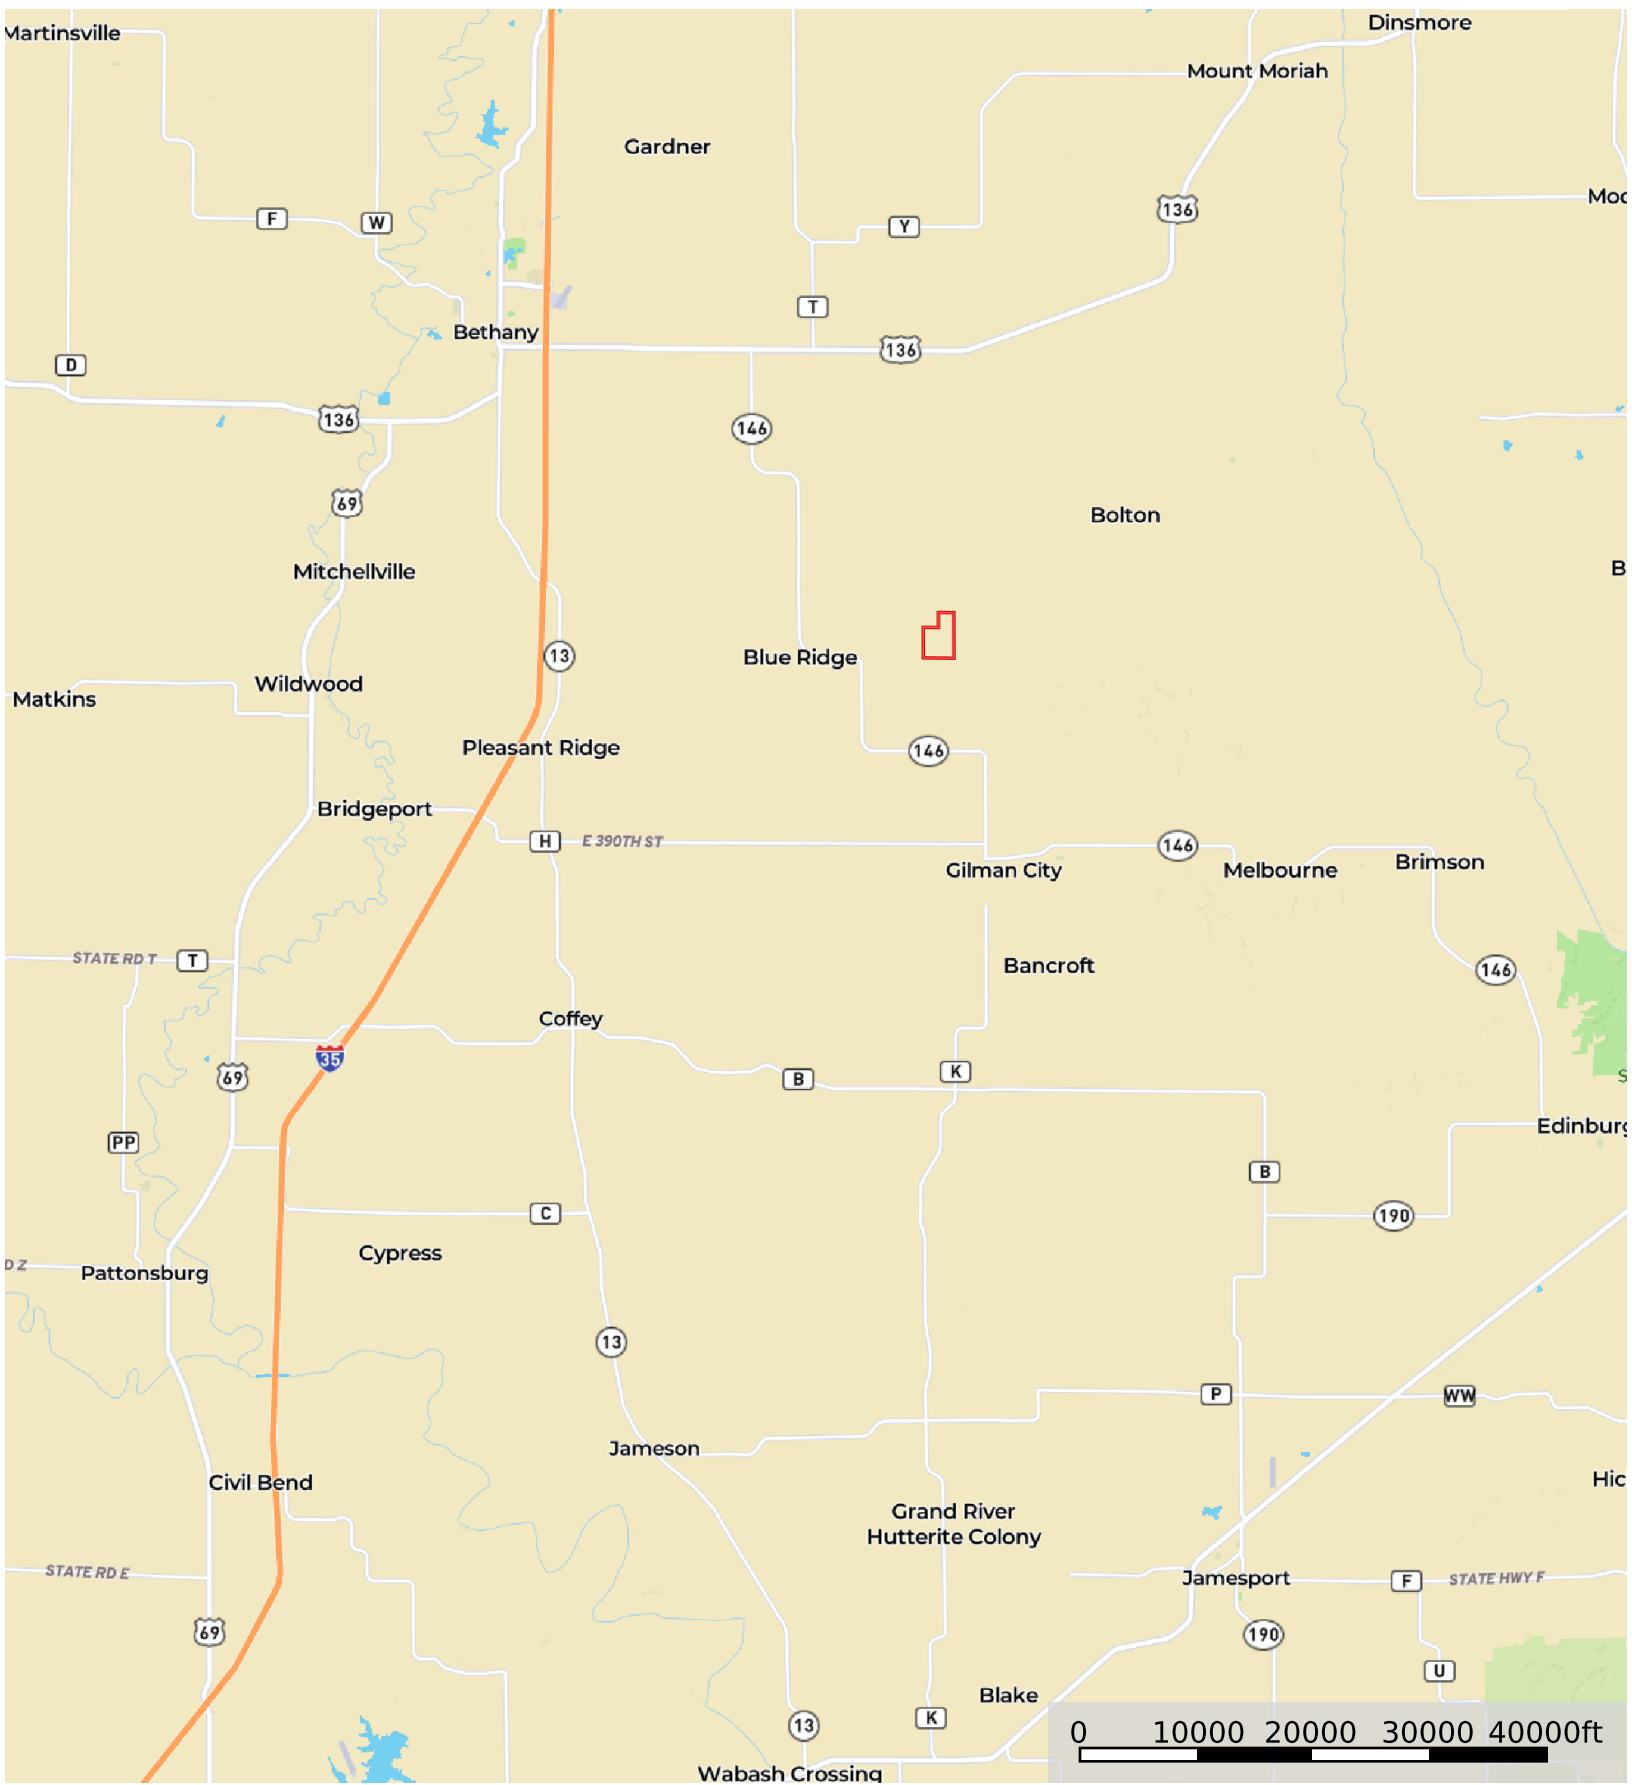

Harrison.196.D&G Farms / Missouri

Harrison County, Missouri, 196.5 AC +/-

 Boundary

Harrison.196.D&G Farms / Missouri

Harrison County, Missouri, 196.5 AC +/-

 Boundary

Harrison.196.D&G Farms / Missouri
Harrison County, Missouri, 196.5 AC +/-

 Boundary

Harrison.196.D&G Farms / Missouri

Harrison County, Missouri, 196.5 AC +/-

 Boundary