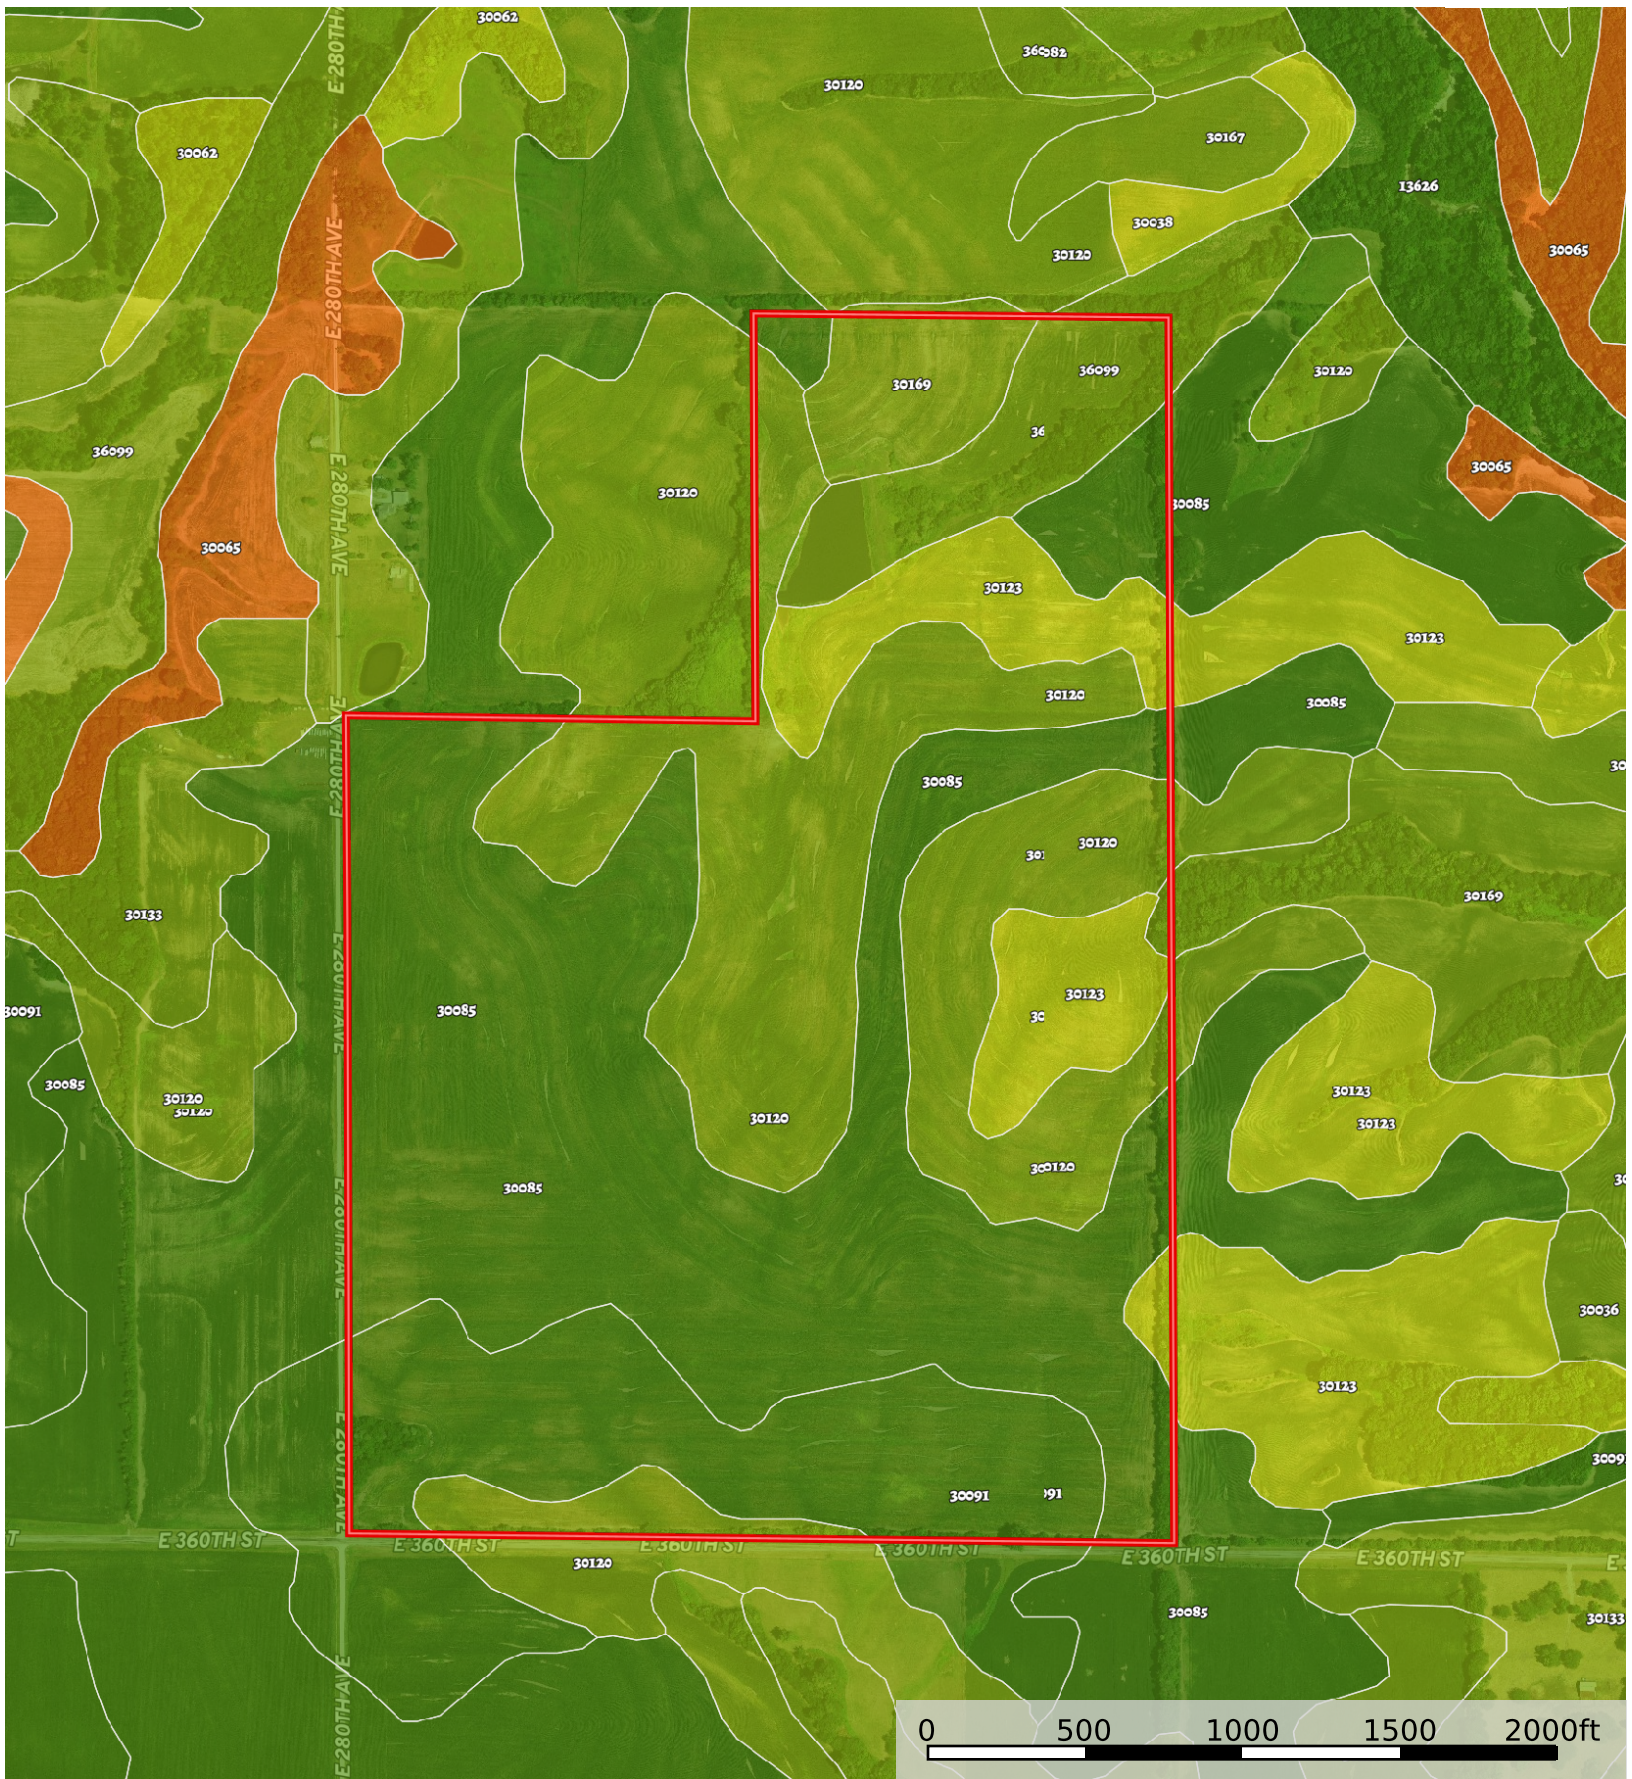

Harrison.196.D&G Farms / Missouri

Harrison County, Missouri, 196.5 AC +/-

 Boundary

Harrison.196.D&G Farms / Missouri

Harrison County, Missouri, 196.5 AC +/-

 Boundary

Harrison.196.D&G Farms / Missouri
Harrison County, Missouri, 196.5 AC +/-

 Boundary

Harrison.196.D&G Farms / Missouri

Harrison County, Missouri, 196.5 AC +/-

 Boundary