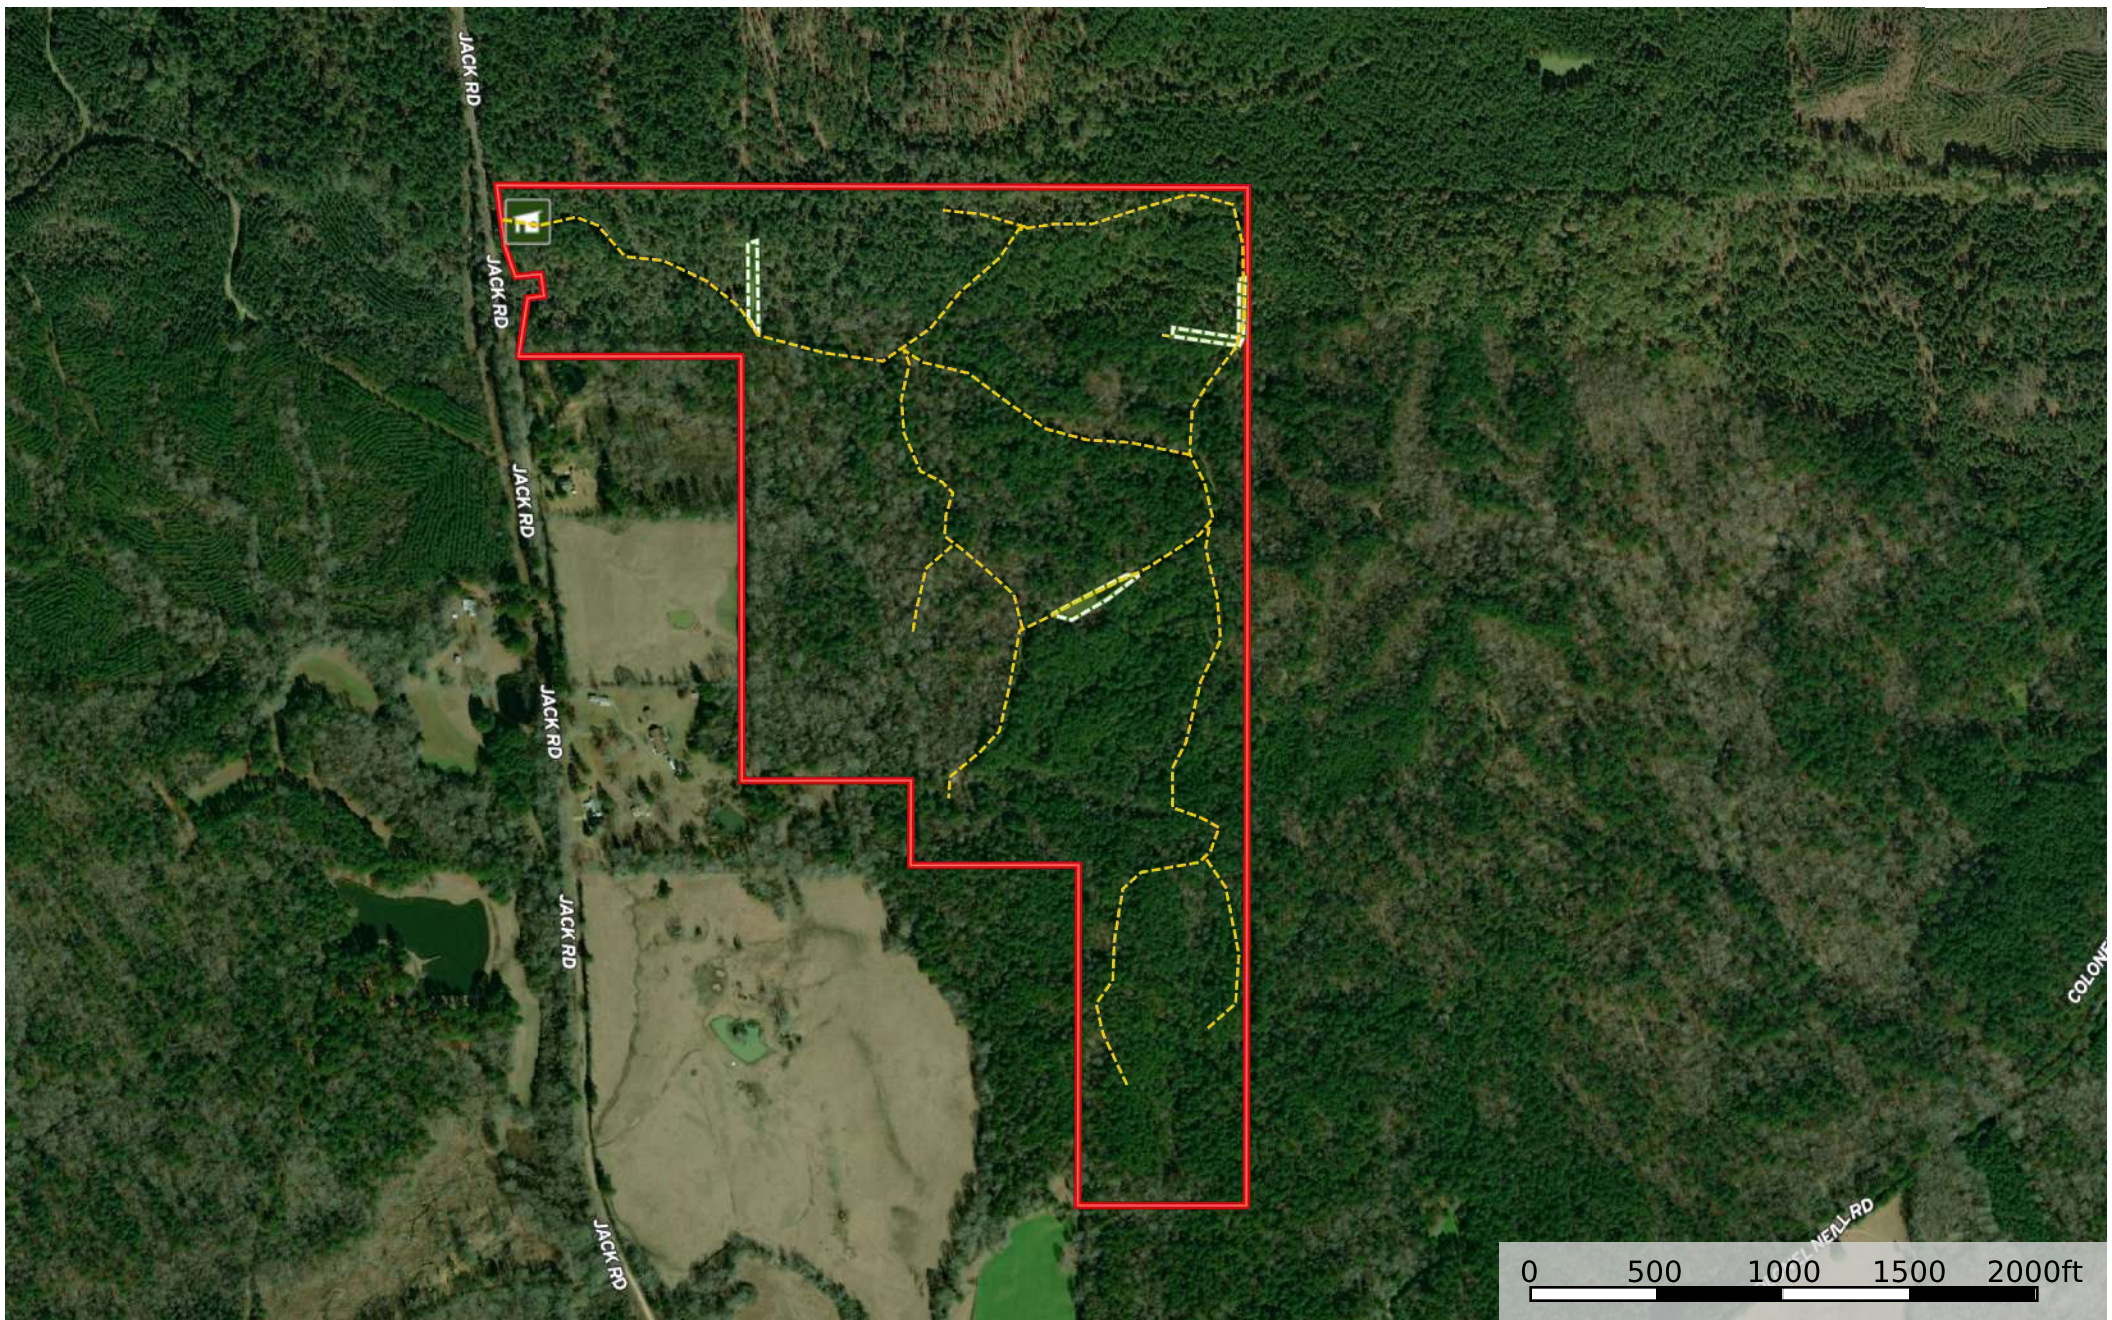

Copiah 150 Jack Rd

Copiah County, Mississippi, 150 AC +/-

- Shed / Shack
- Road / Trail
- Food Plot
- Boundary

Copiah 150 Jack Rd

Copiah County, Mississippi, 150 AC +/-

 Shed / Shack  Road / Trail  Food Plot  Boundary

Copiah 150 Jack Rd

Copiah County, Mississippi, 150 AC +/-

 Shed / Shack  Road / Trail  Food Plot  Boundary