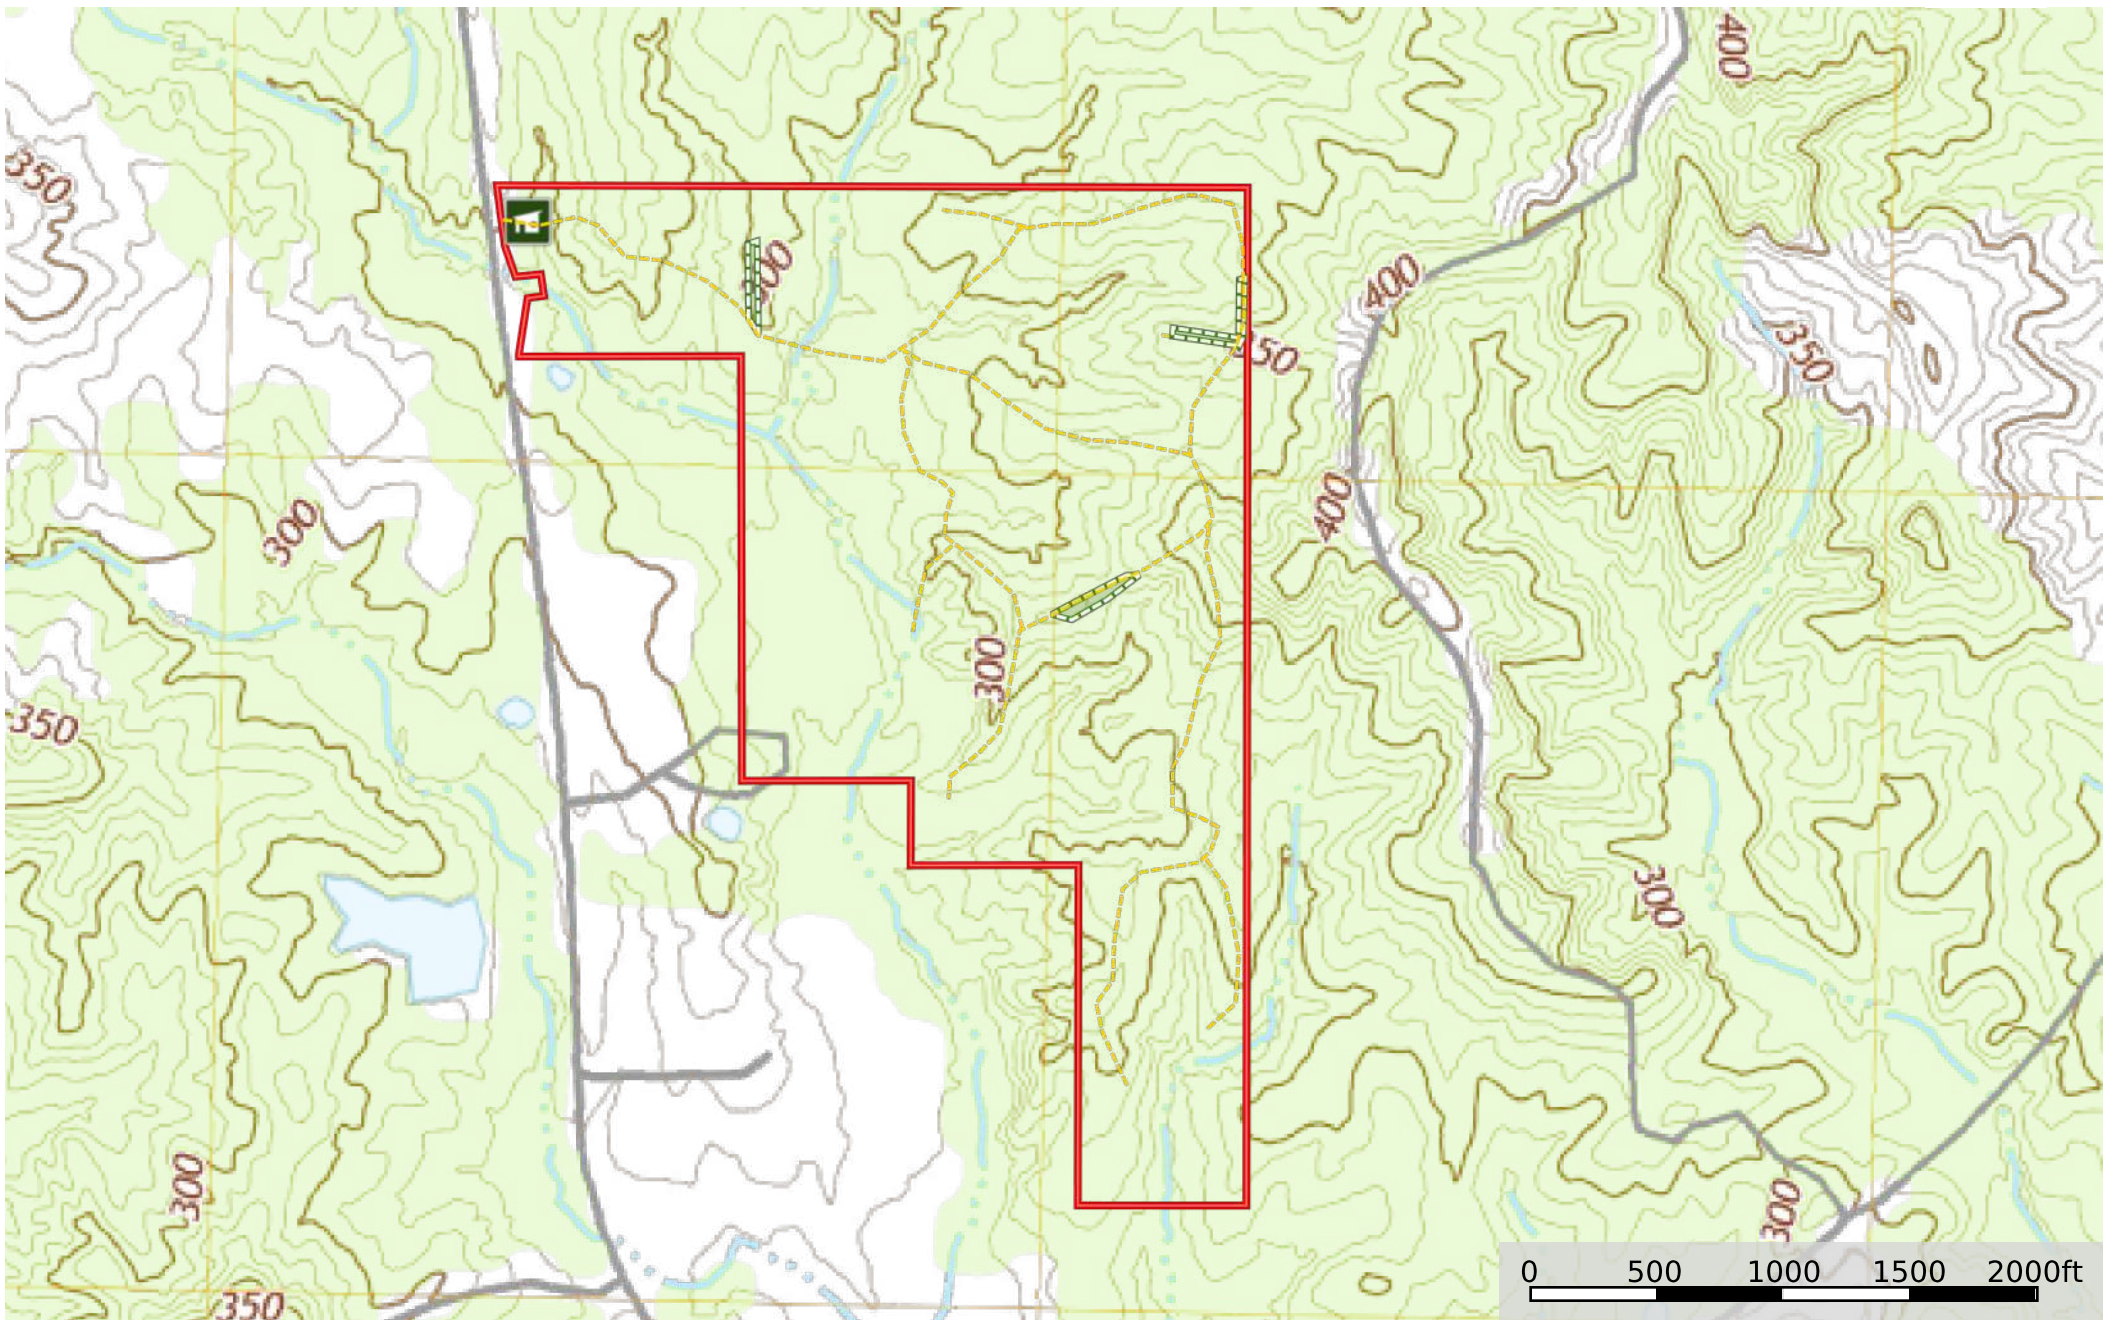

Copiah 150 Jack Rd

Copiah County, Mississippi, 150 AC +/-

- Shed / Shack
- Road / Trail
- Food Plot
- Boundary

Copiah 150 Jack Rd

Copiah County, Mississippi, 150 AC +/-

 Shed / Shack  Road / Trail  Food Plot  Boundary

Copiah 150 Jack Rd

Copiah County, Mississippi, 150 AC +/-

 Shed / Shack  Road / Trail  Food Plot  Boundary