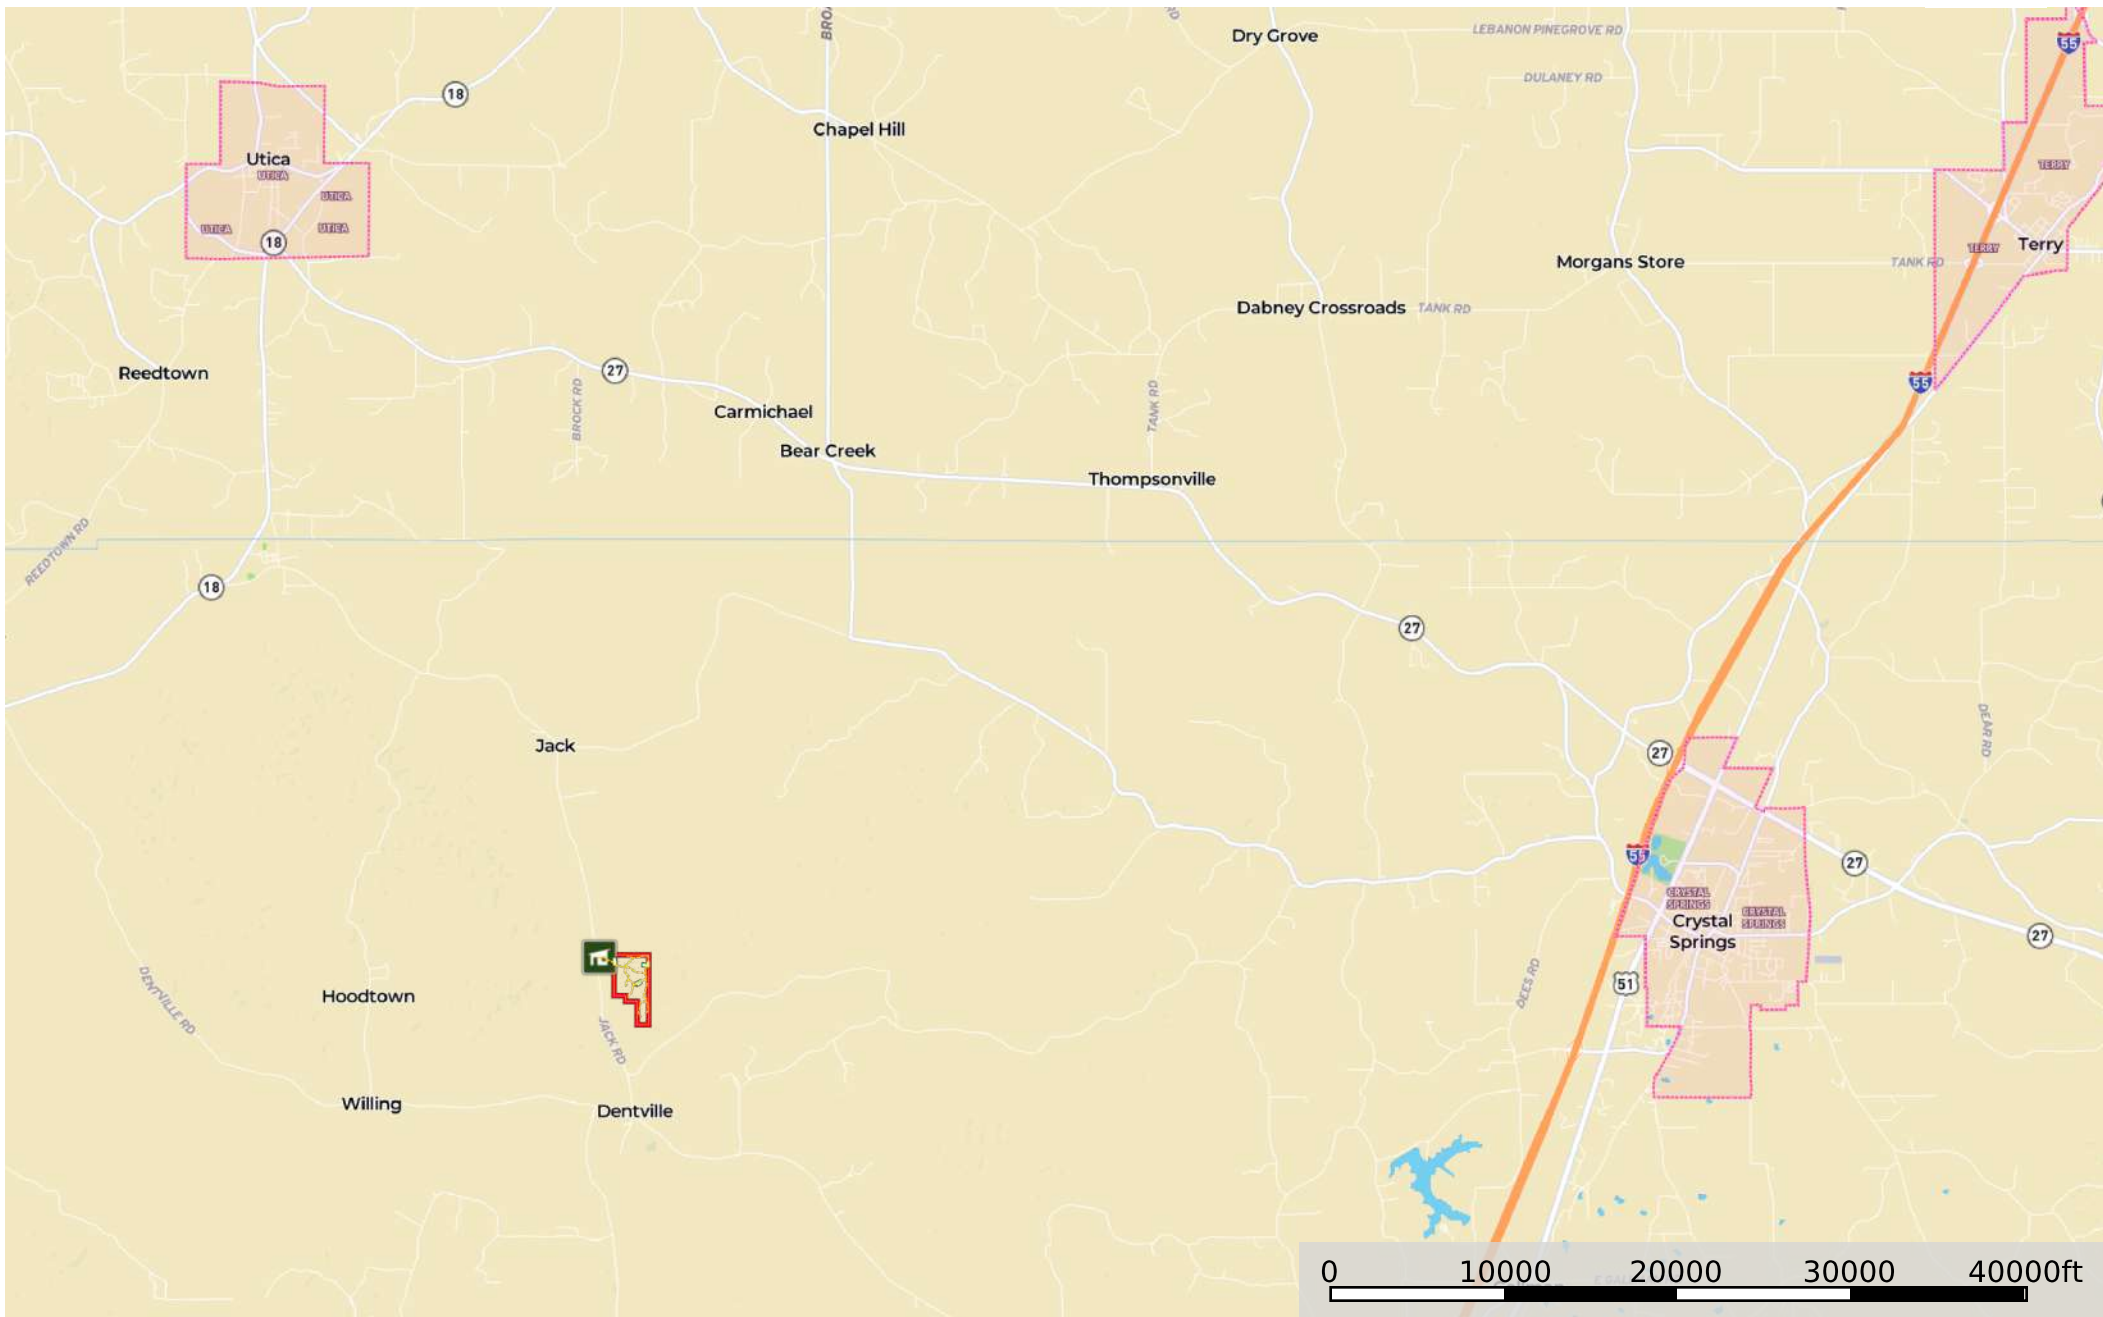

Copiah 150 Jack Rd

Copiah County, Mississippi, 150 AC +/-

- Shed / Shack
- Road / Trail
- Food Plot
- Boundary

Copiah 150 Jack Rd

Copiah County, Mississippi, 150 AC +/-

 Shed / Shack  Road / Trail  Food Plot  Boundary

Copiah 150 Jack Rd

Copiah County, Mississippi, 150 AC +/-

 Shed / Shack  Road / Trail  Food Plot  Boundary