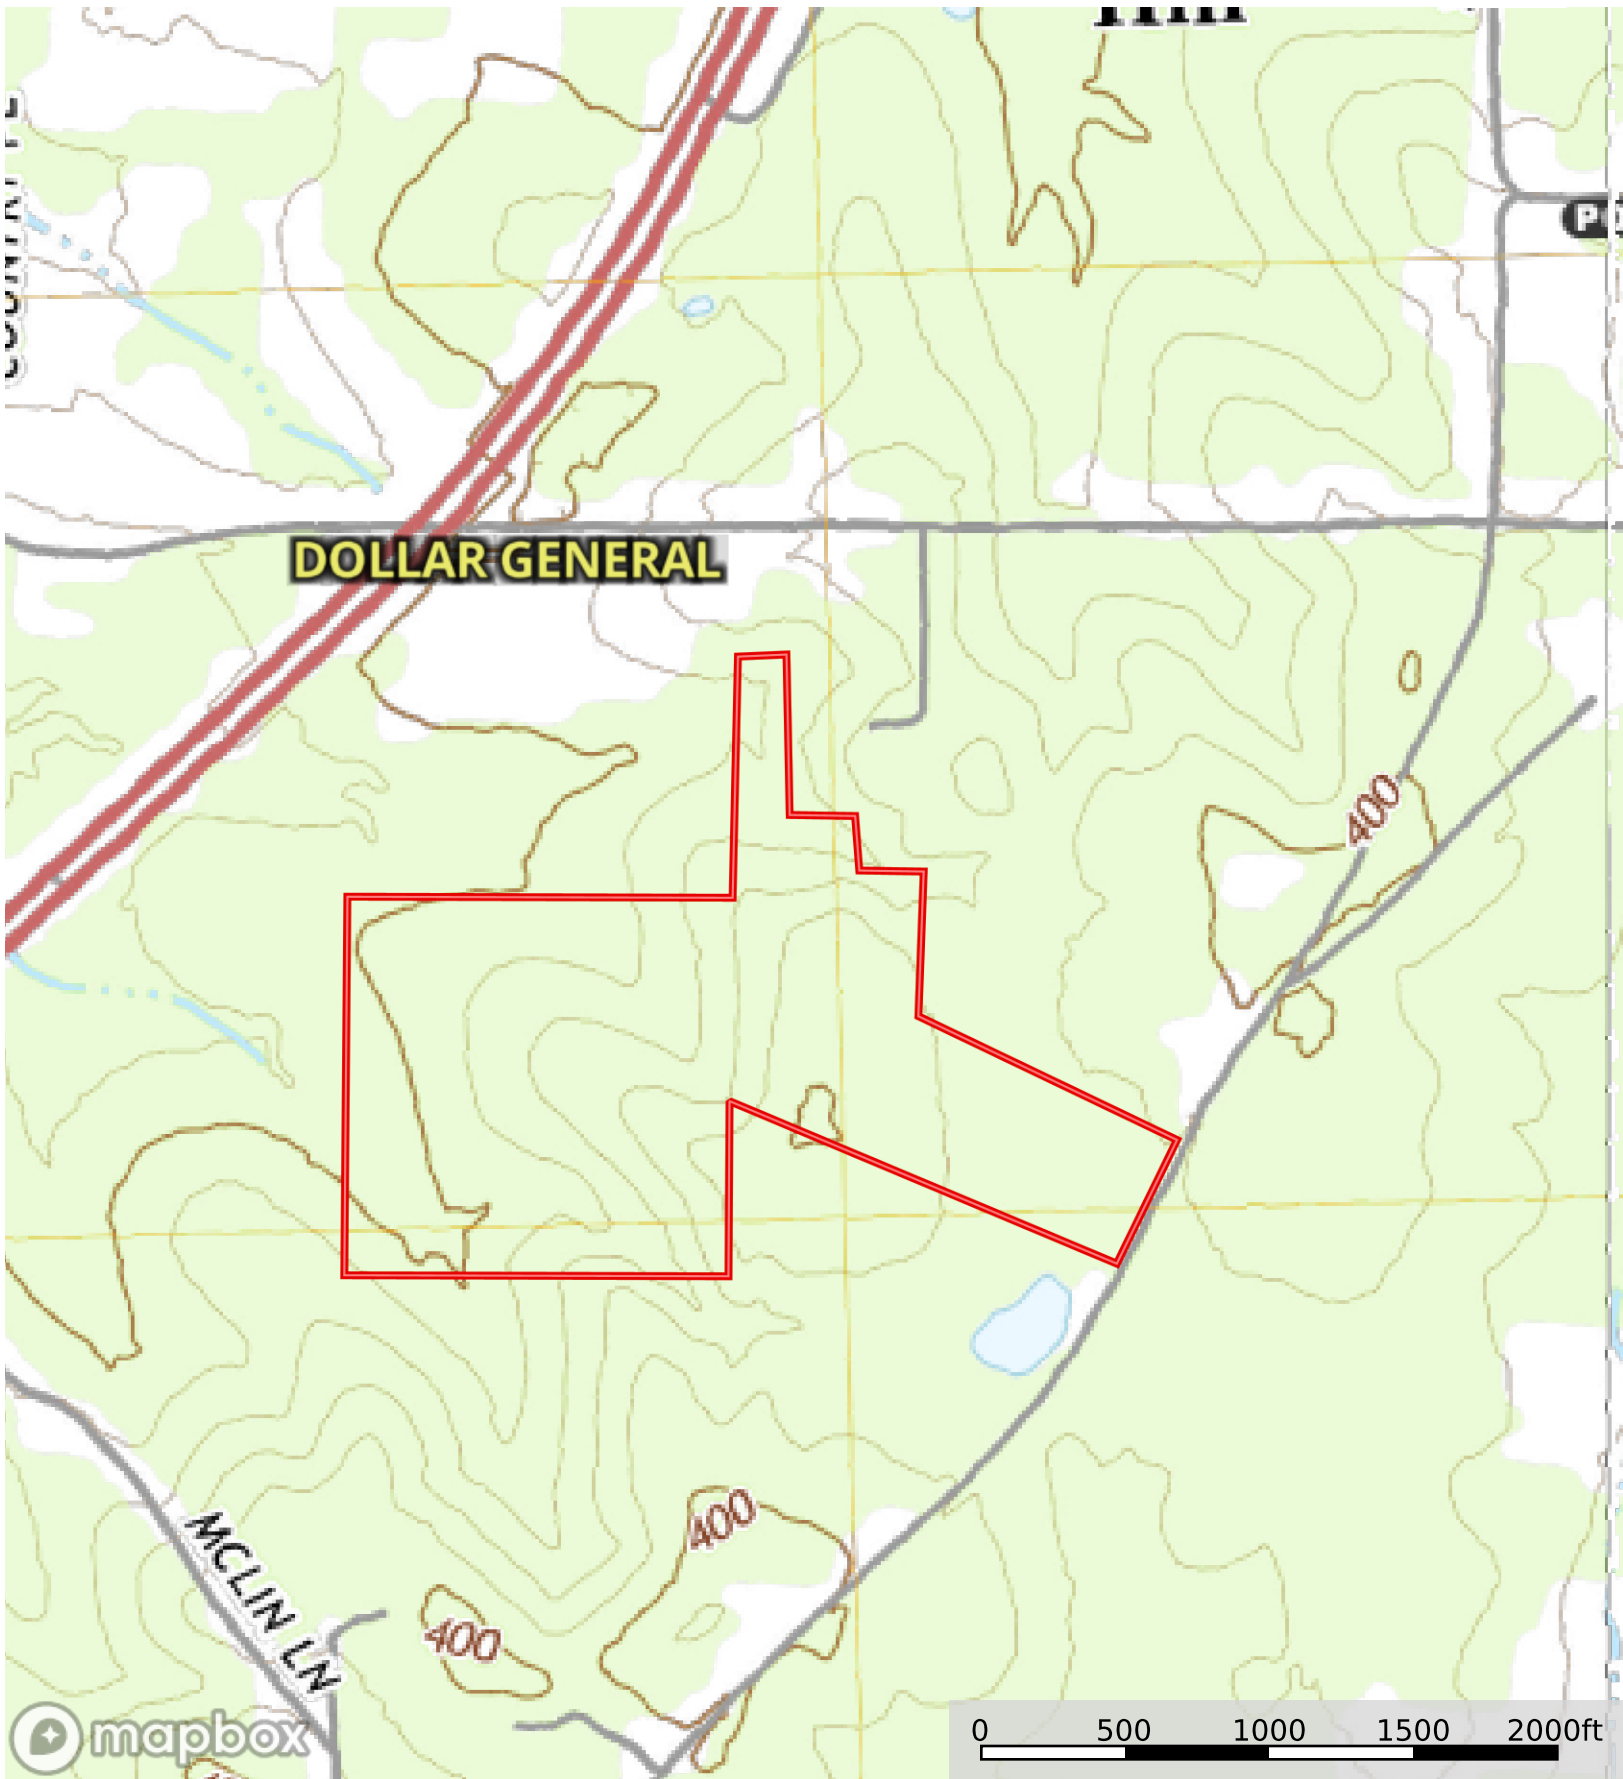

Boundary

 Boundary

Rankin.70.Norton

Rankin County, Mississippi, 70 AC +/-

 Boundary