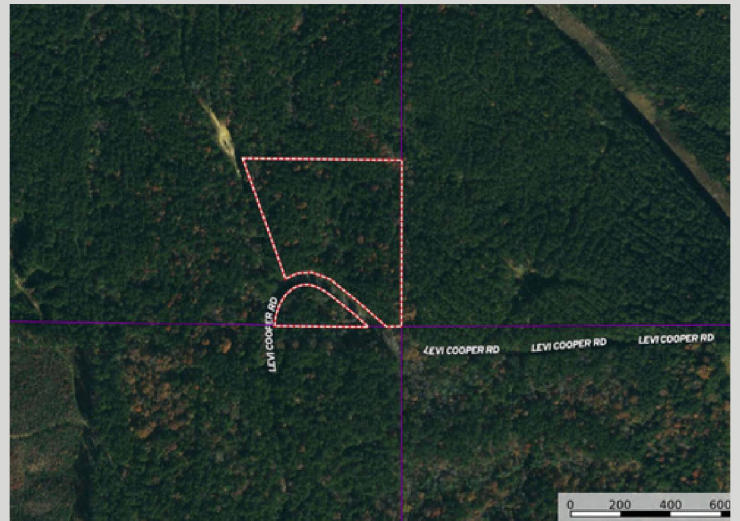

Dillon Walker | Forester, Land Professional
(C) 601-503-4631
(O) 601.209.4882
dwalker@backwoodsland.com

SCAN TO
VIEW WEBSITE