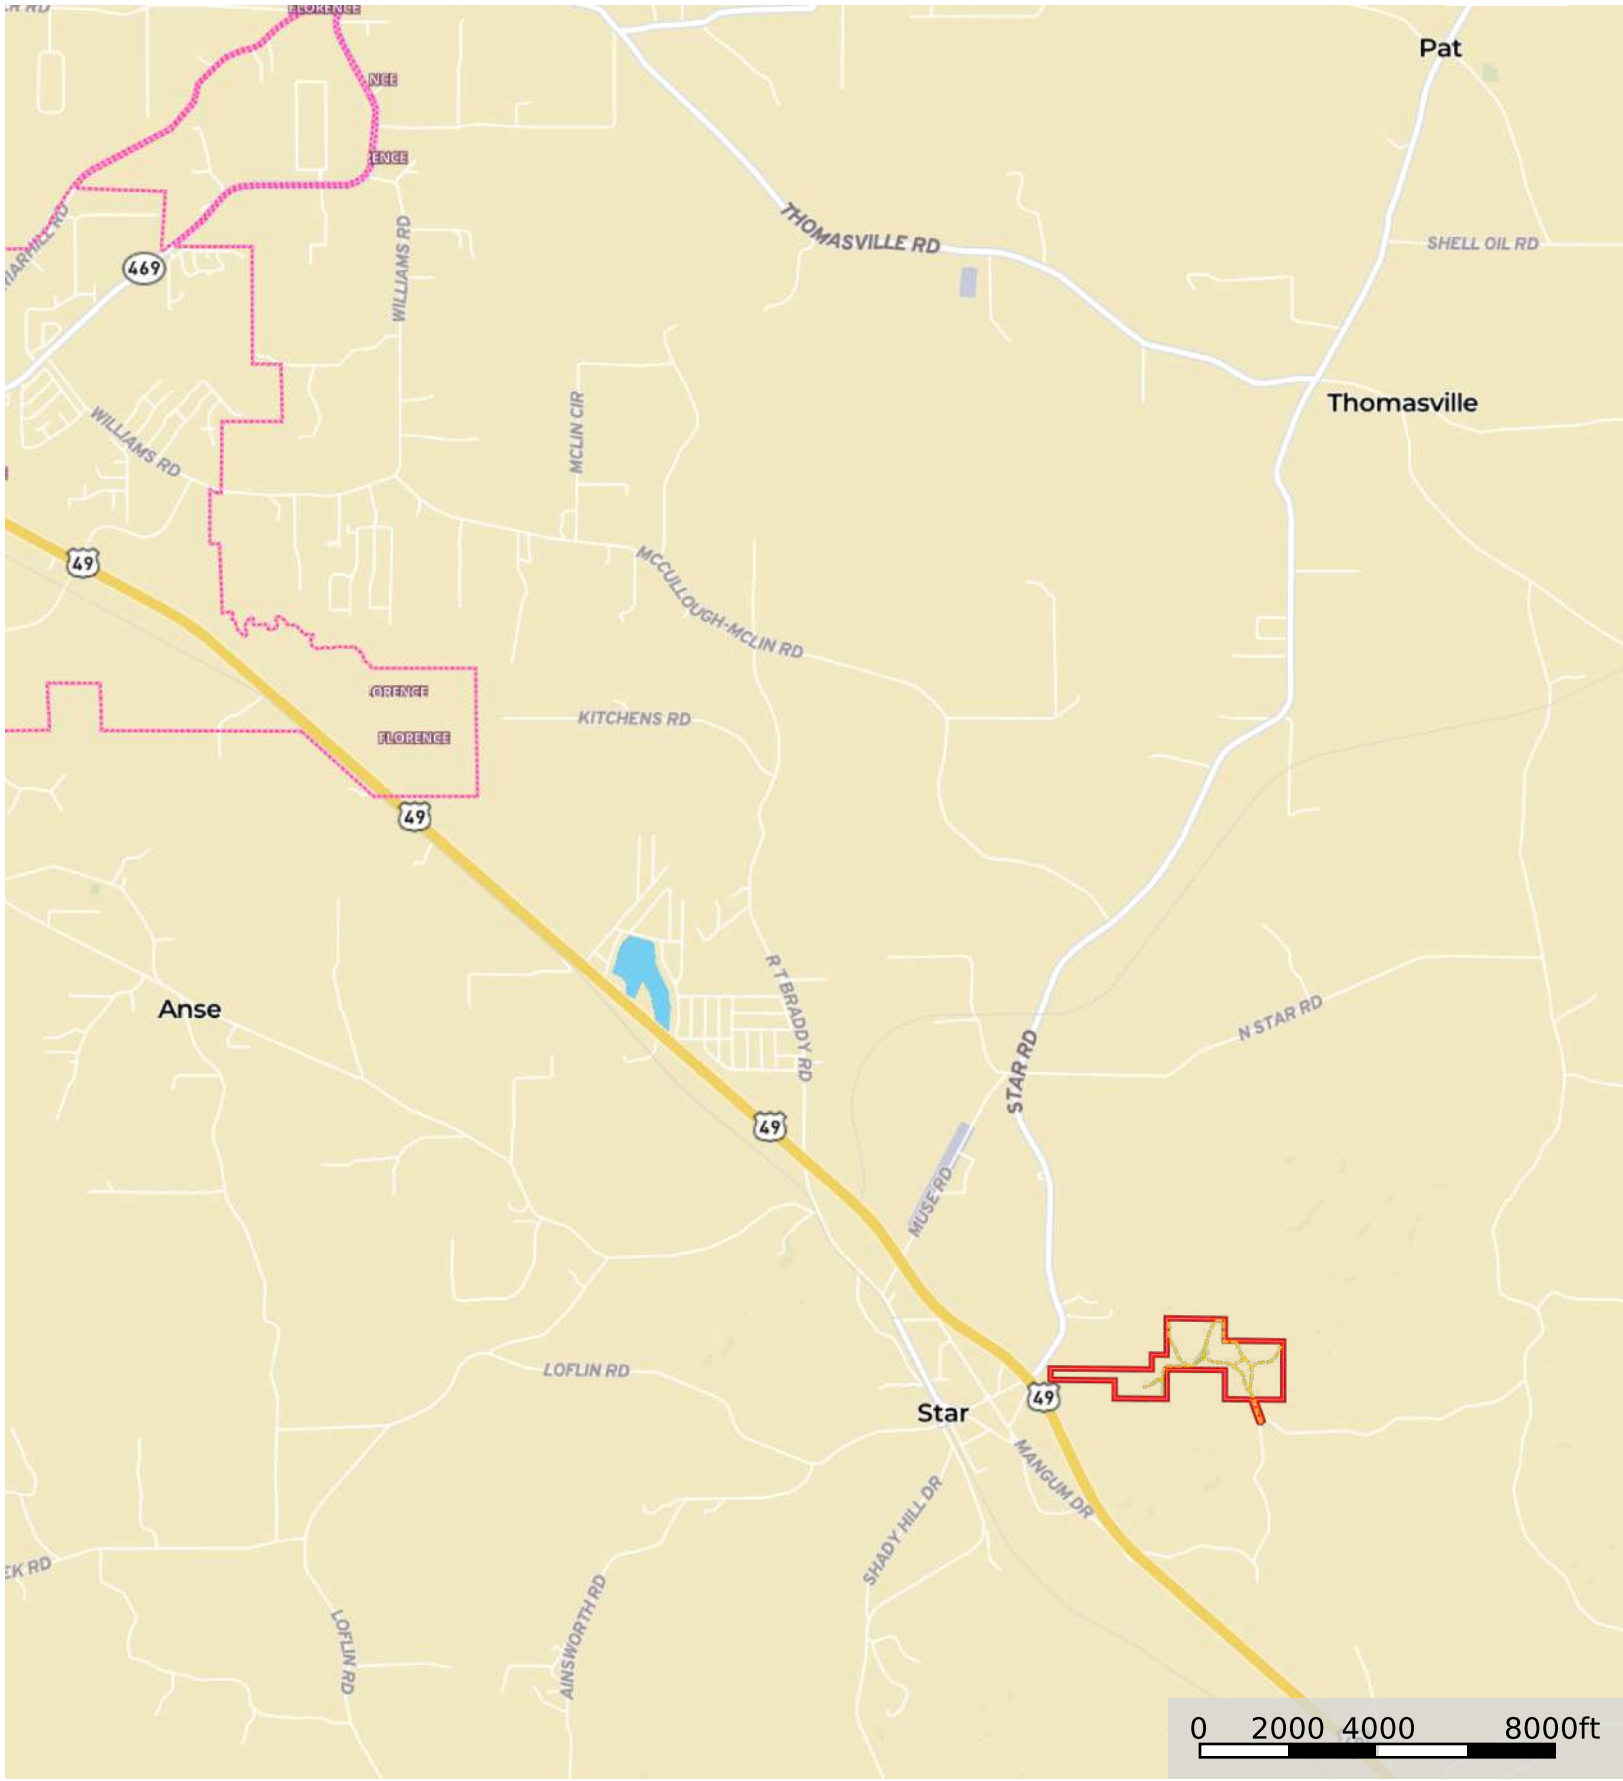

Rankin 105.5 Levi Cooper Rd

Rankin County, Mississippi, 105.5 AC +/-

Google

Imagery ©2023 Airbus, Maxar Technologies, U.S. Geological Survey, USDA/FAPIS/GEO

- Road / Trail
- Food Plot
- Food Plot 1
- Boundary

Rankin 105.5 Levi Cooper Rd

Rankin County, Mississippi, 105.5 AC +/-

--- Road / Trail ■ Food Plot ■ Food Plot 1 □ Boundary

Rankin 105.5 Levi Cooper Rd

Rankin County, Mississippi, 105.5 AC +/-

- Road / Trail
- Food Plot
- Food Plot 1
- Boundary