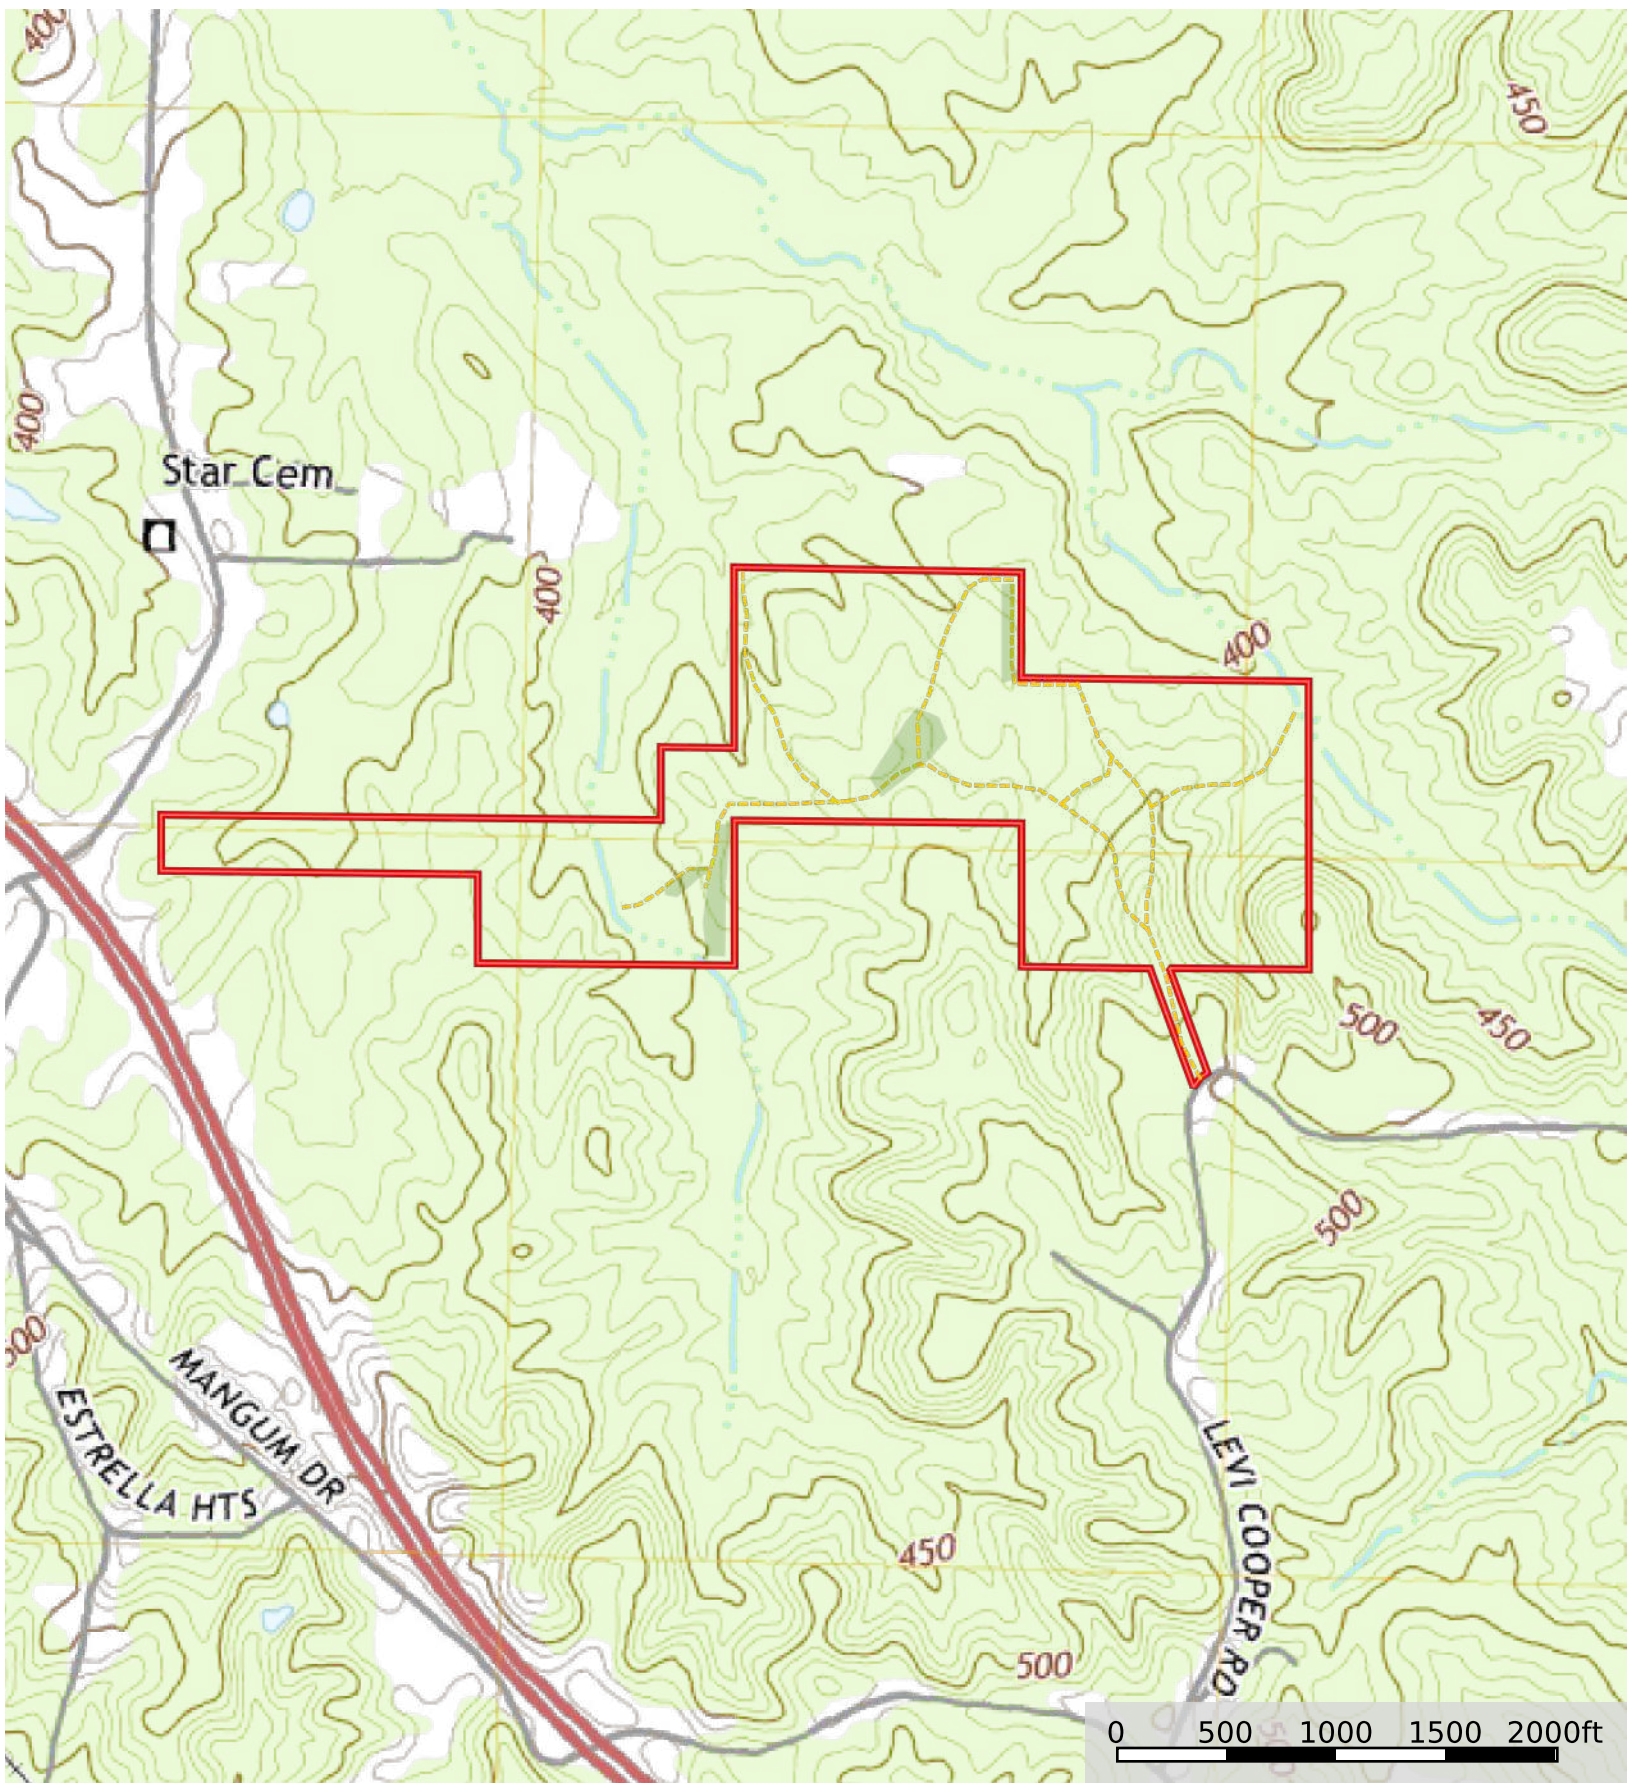

Rankin 105.5 Levi Cooper Rd

Rankin County, Mississippi, 105.5 AC +/-

Google

Imagery ©2023 Airbus, Maxar Technologies, U.S. Geological Survey, USDA/FAPIS/GEO

- Road / Trail
- Food Plot
- Food Plot 1
- Boundary

Rankin 105.5 Levi Cooper Rd

Rankin County, Mississippi, 105.5 AC +/-

--- Road / Trail ■ Food Plot ■ Food Plot 1 □ Boundary

Rankin 105.5 Levi Cooper Rd

Rankin County, Mississippi, 105.5 AC +/-

- Road / Trail
- Food Plot
- Food Plot 1
- Boundary