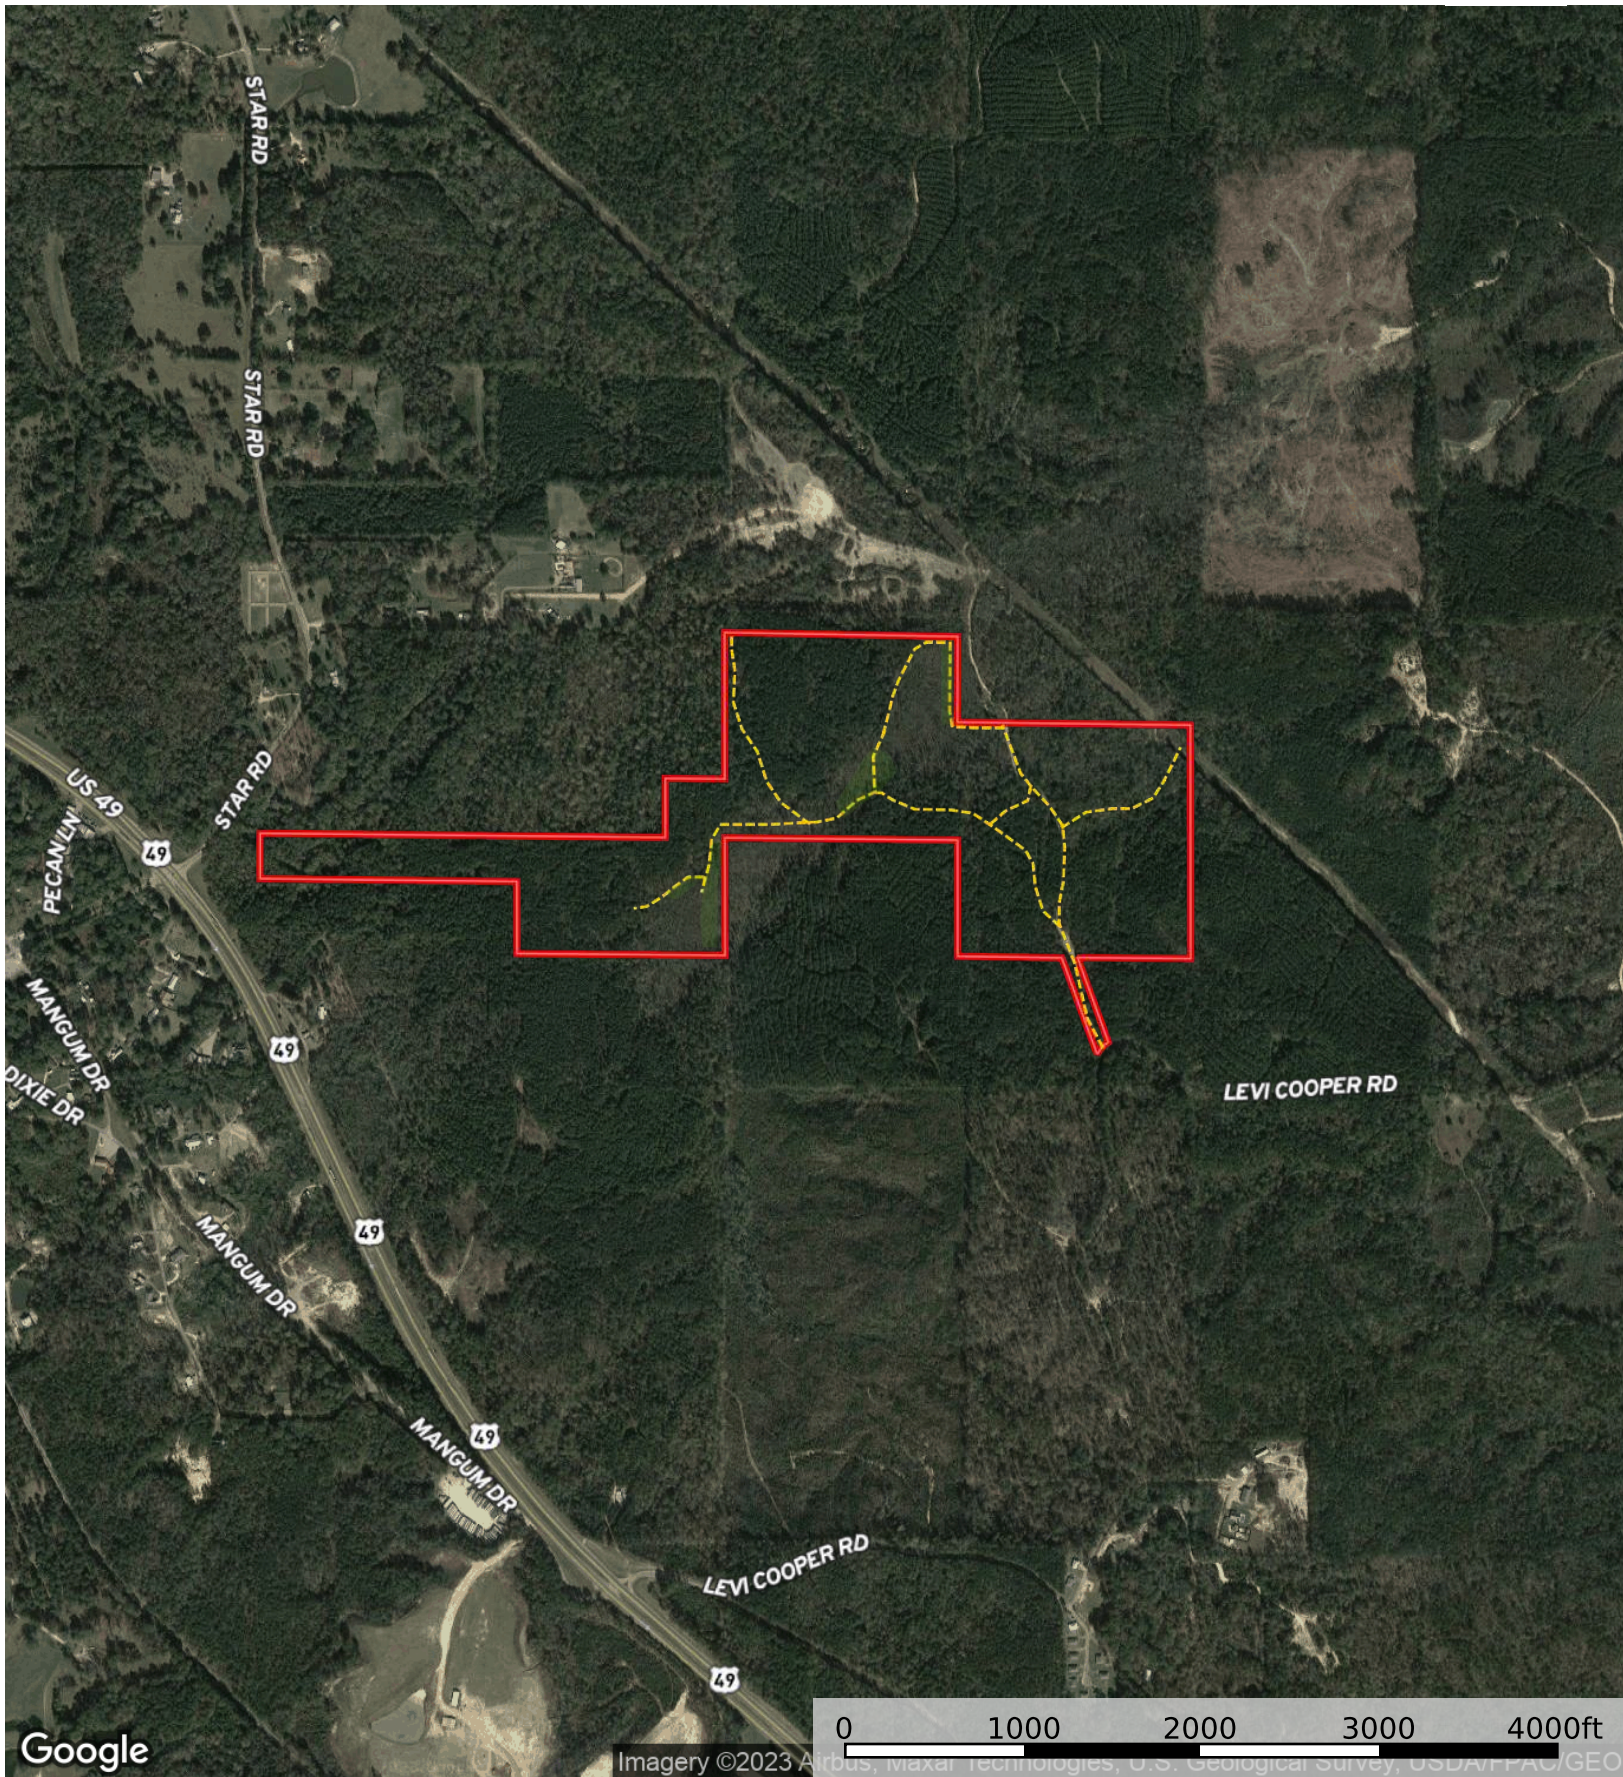

Rankin 105.5 Levi Cooper Rd

Rankin County, Mississippi, 105.5 AC +/-

Google

Imagery ©2023 Airbus, Maxar Technologies, U.S. Geological Survey, USDA/FAPIS/GEO

- Road / Trail
- Food Plot
- Food Plot 1
- Boundary

Rankin 105.5 Levi Cooper Rd

Rankin County, Mississippi, 105.5 AC +/-

--- Road / Trail ■ Food Plot ■ Food Plot 1 □ Boundary

Rankin 105.5 Levi Cooper Rd

Rankin County, Mississippi, 105.5 AC +/-

- Road / Trail
- Food Plot
- Food Plot 1
- Boundary