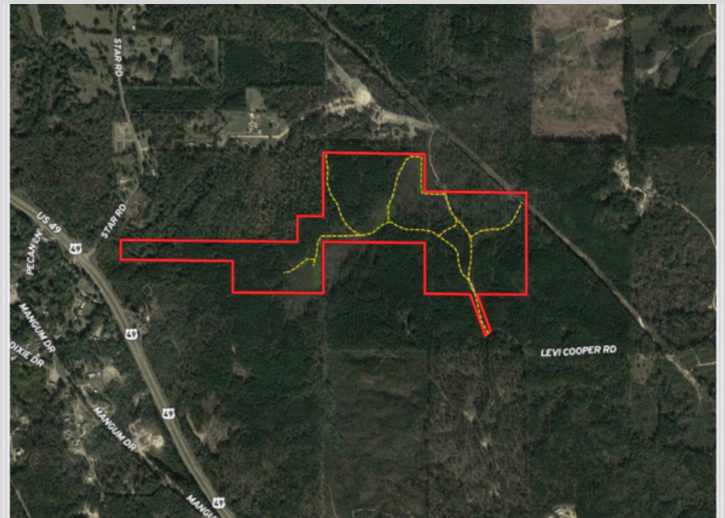

Dillon Walker | Forester, Land Professional
(C) 601-503-4631
(O) 601.209.4882
dwalker@backwoodsland.com

SCAN TO
VIEW WEBSITE