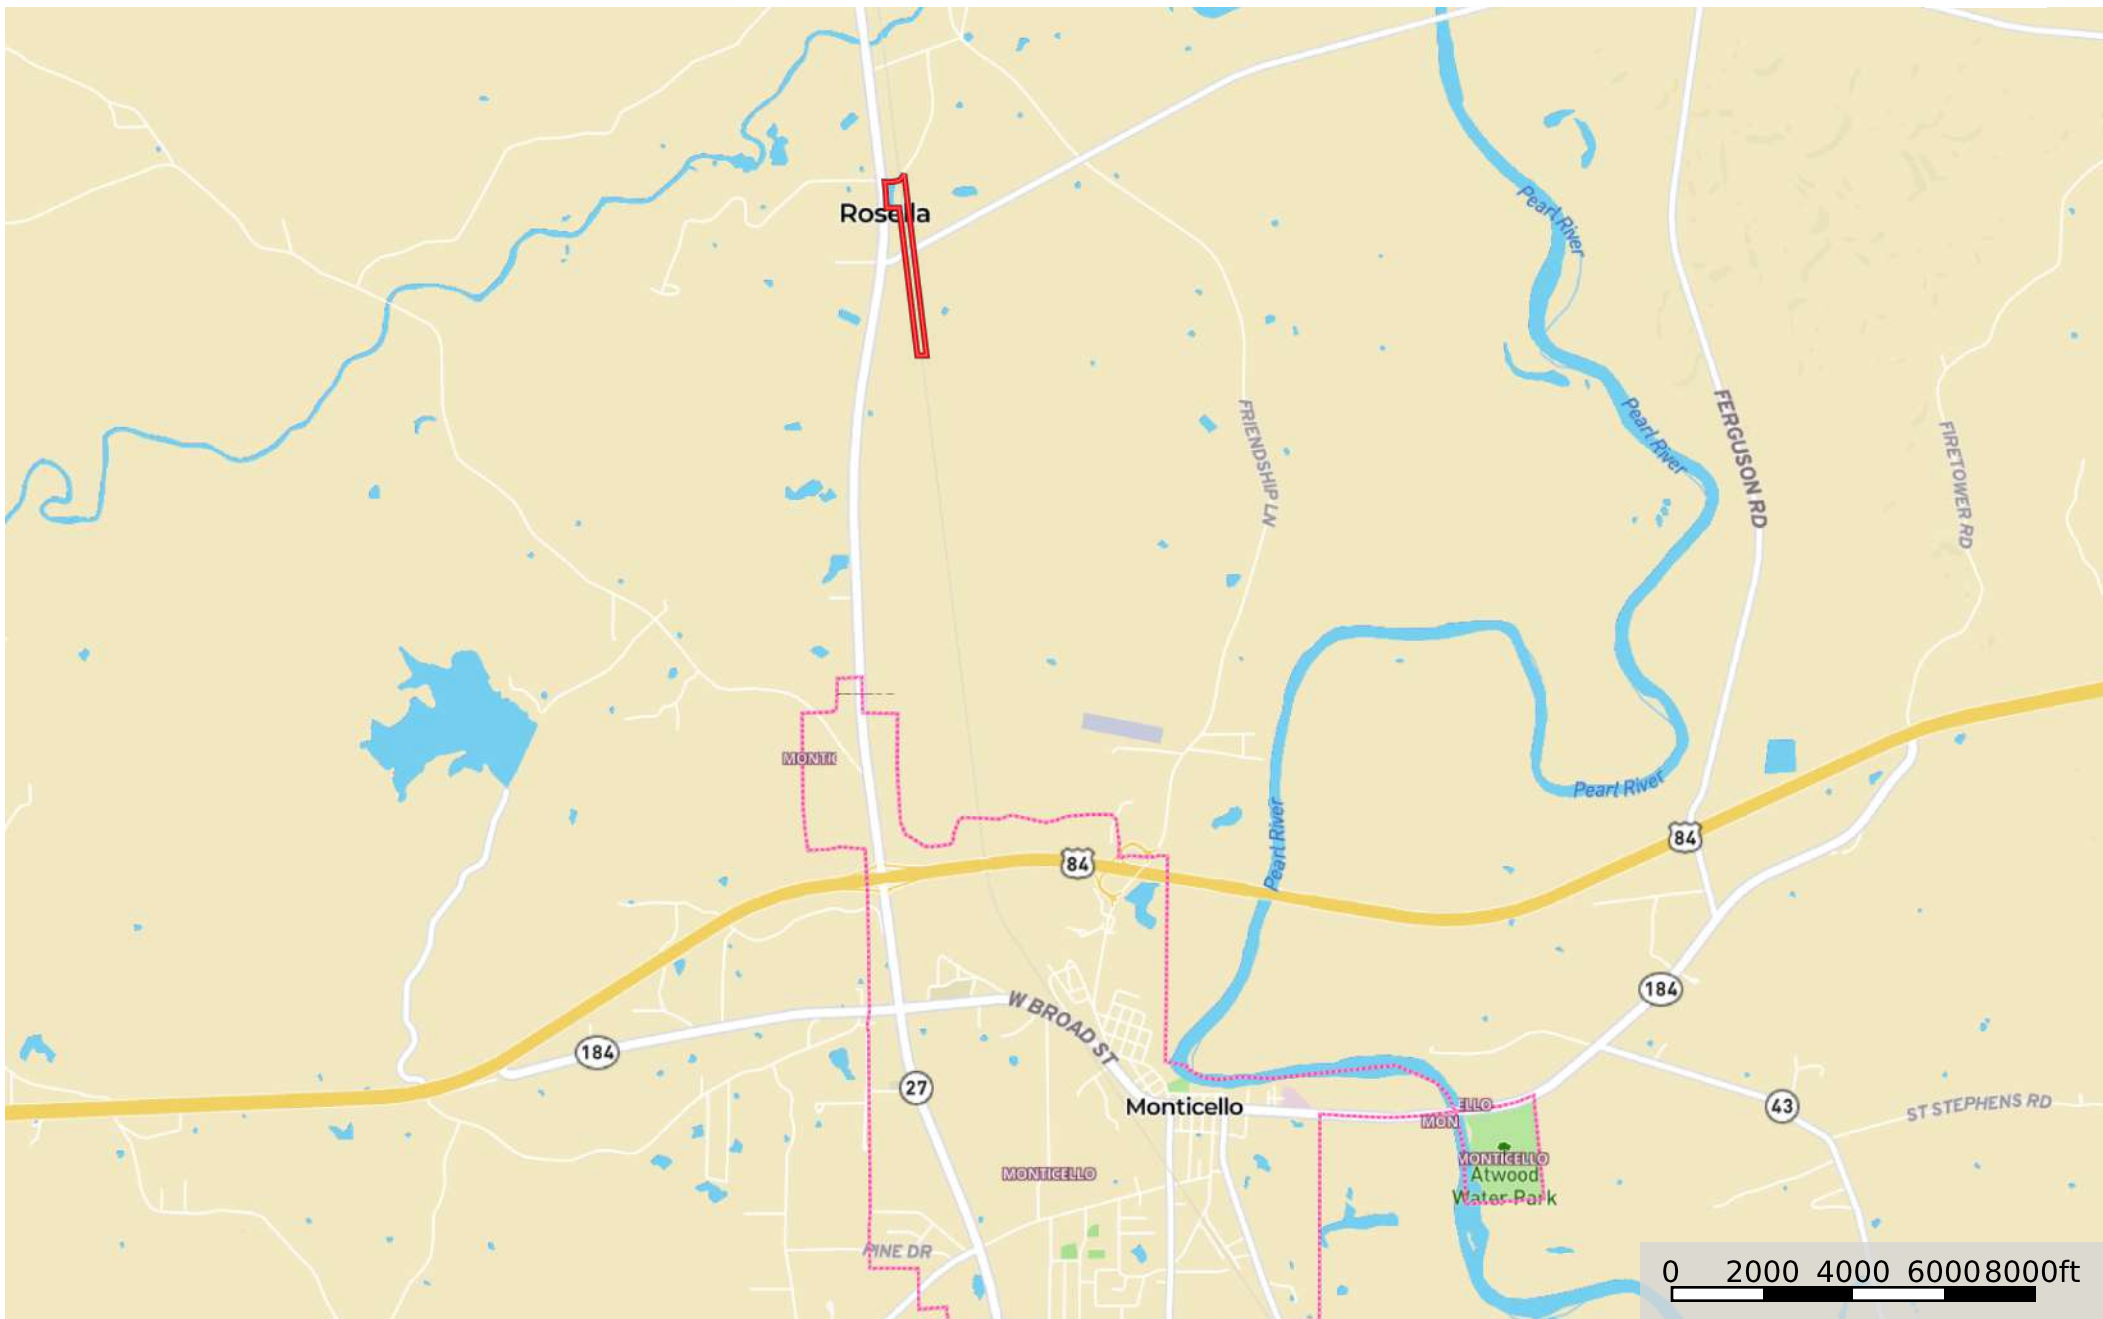

Lawrence 21 Crane Hwy 27
Lawrence County, Mississippi, 21 AC +/-

 Boundary

Lawrence 21 Crane Hwy 27
Lawrence County, Mississippi, 21 AC +/-

 Boundary

Lawrence 21 Crane Hwy 27
Lawrence County, Mississippi, 21 AC +/-

 Boundary