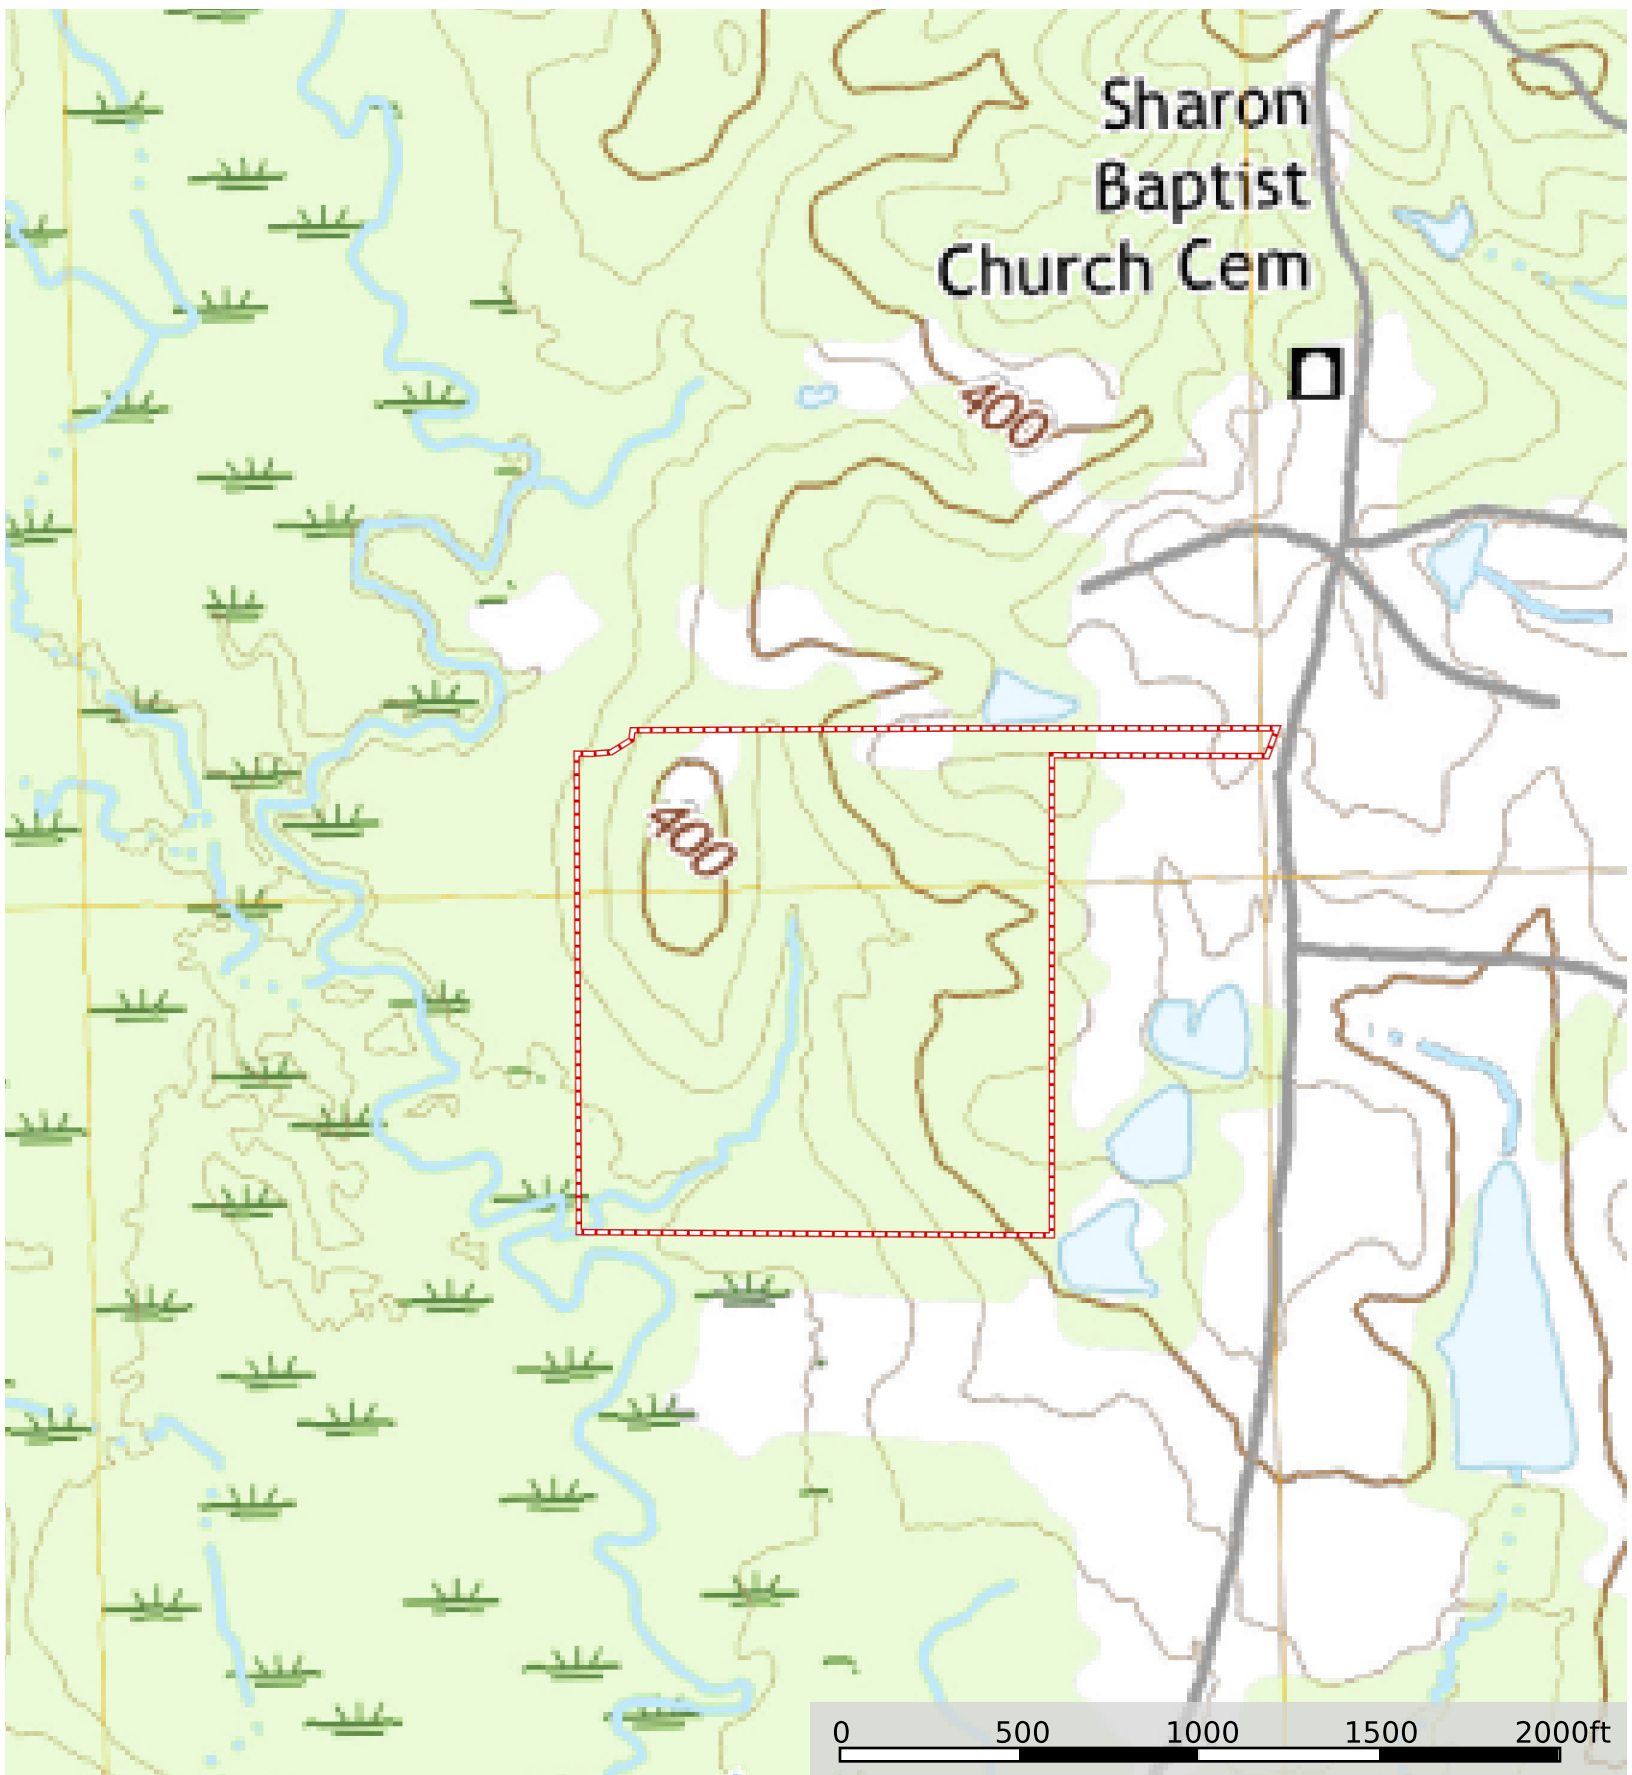

Smith 43 3165 SCR 539
Smith County, Mississippi, 43 AC +/-

 Boundary

 Boundary

Smith 43 3165 SCR 539
Smith County, Mississippi, 43 AC +/-

 Boundary