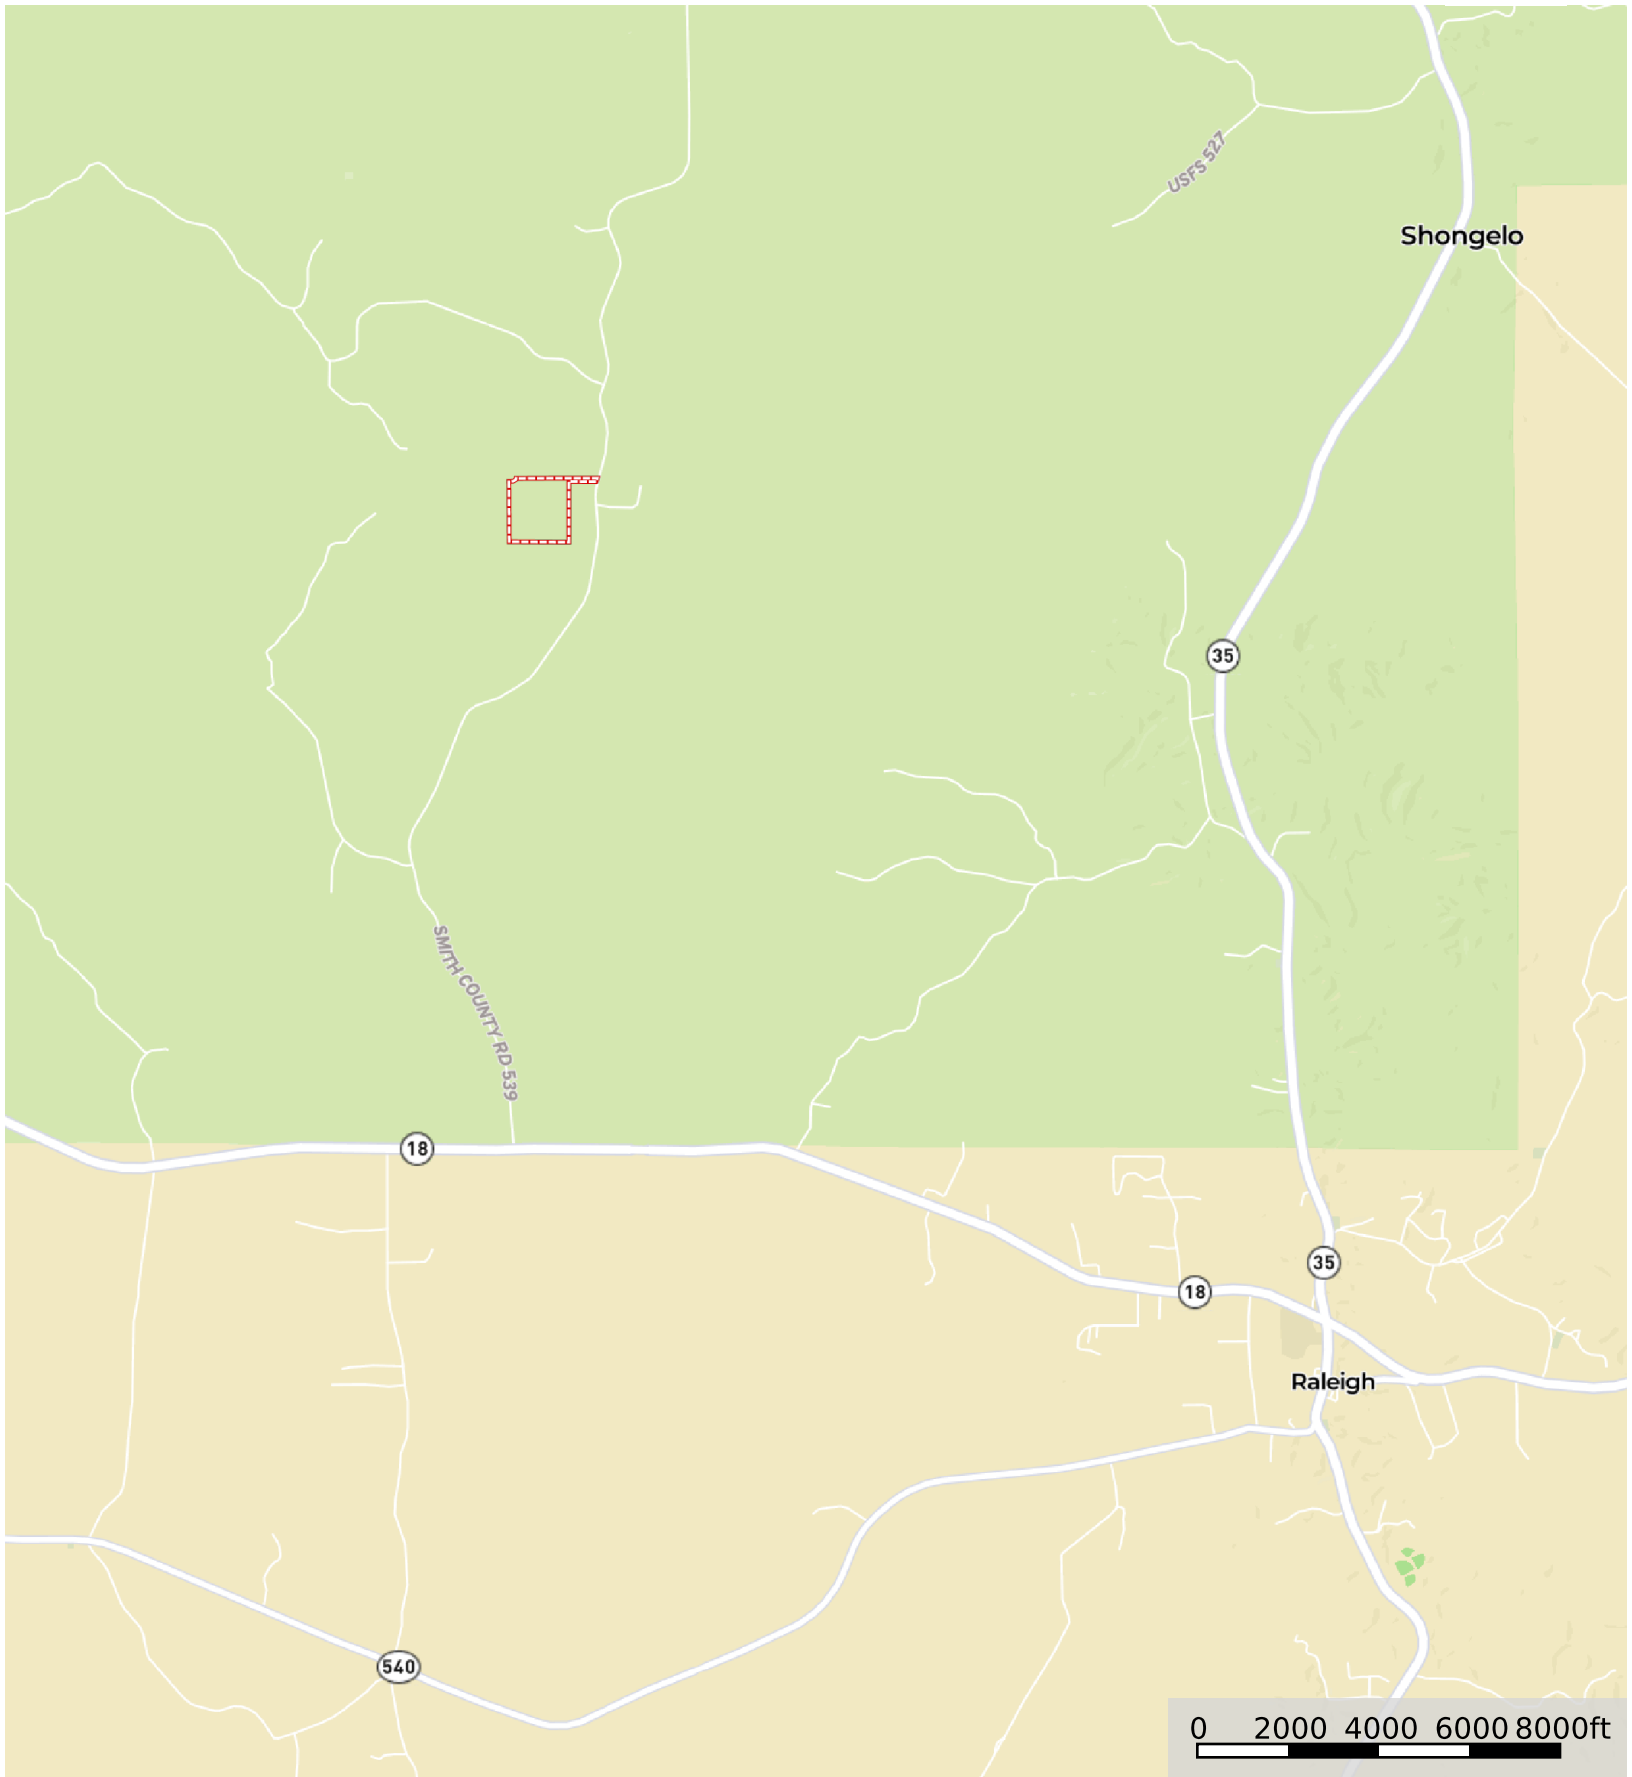

Smith 43 3165 SCR 539
Smith County, Mississippi, 43 AC +/-

 Boundary

 Boundary

Smith 43 3165 SCR 539
Smith County, Mississippi, 43 AC +/-

 Boundary