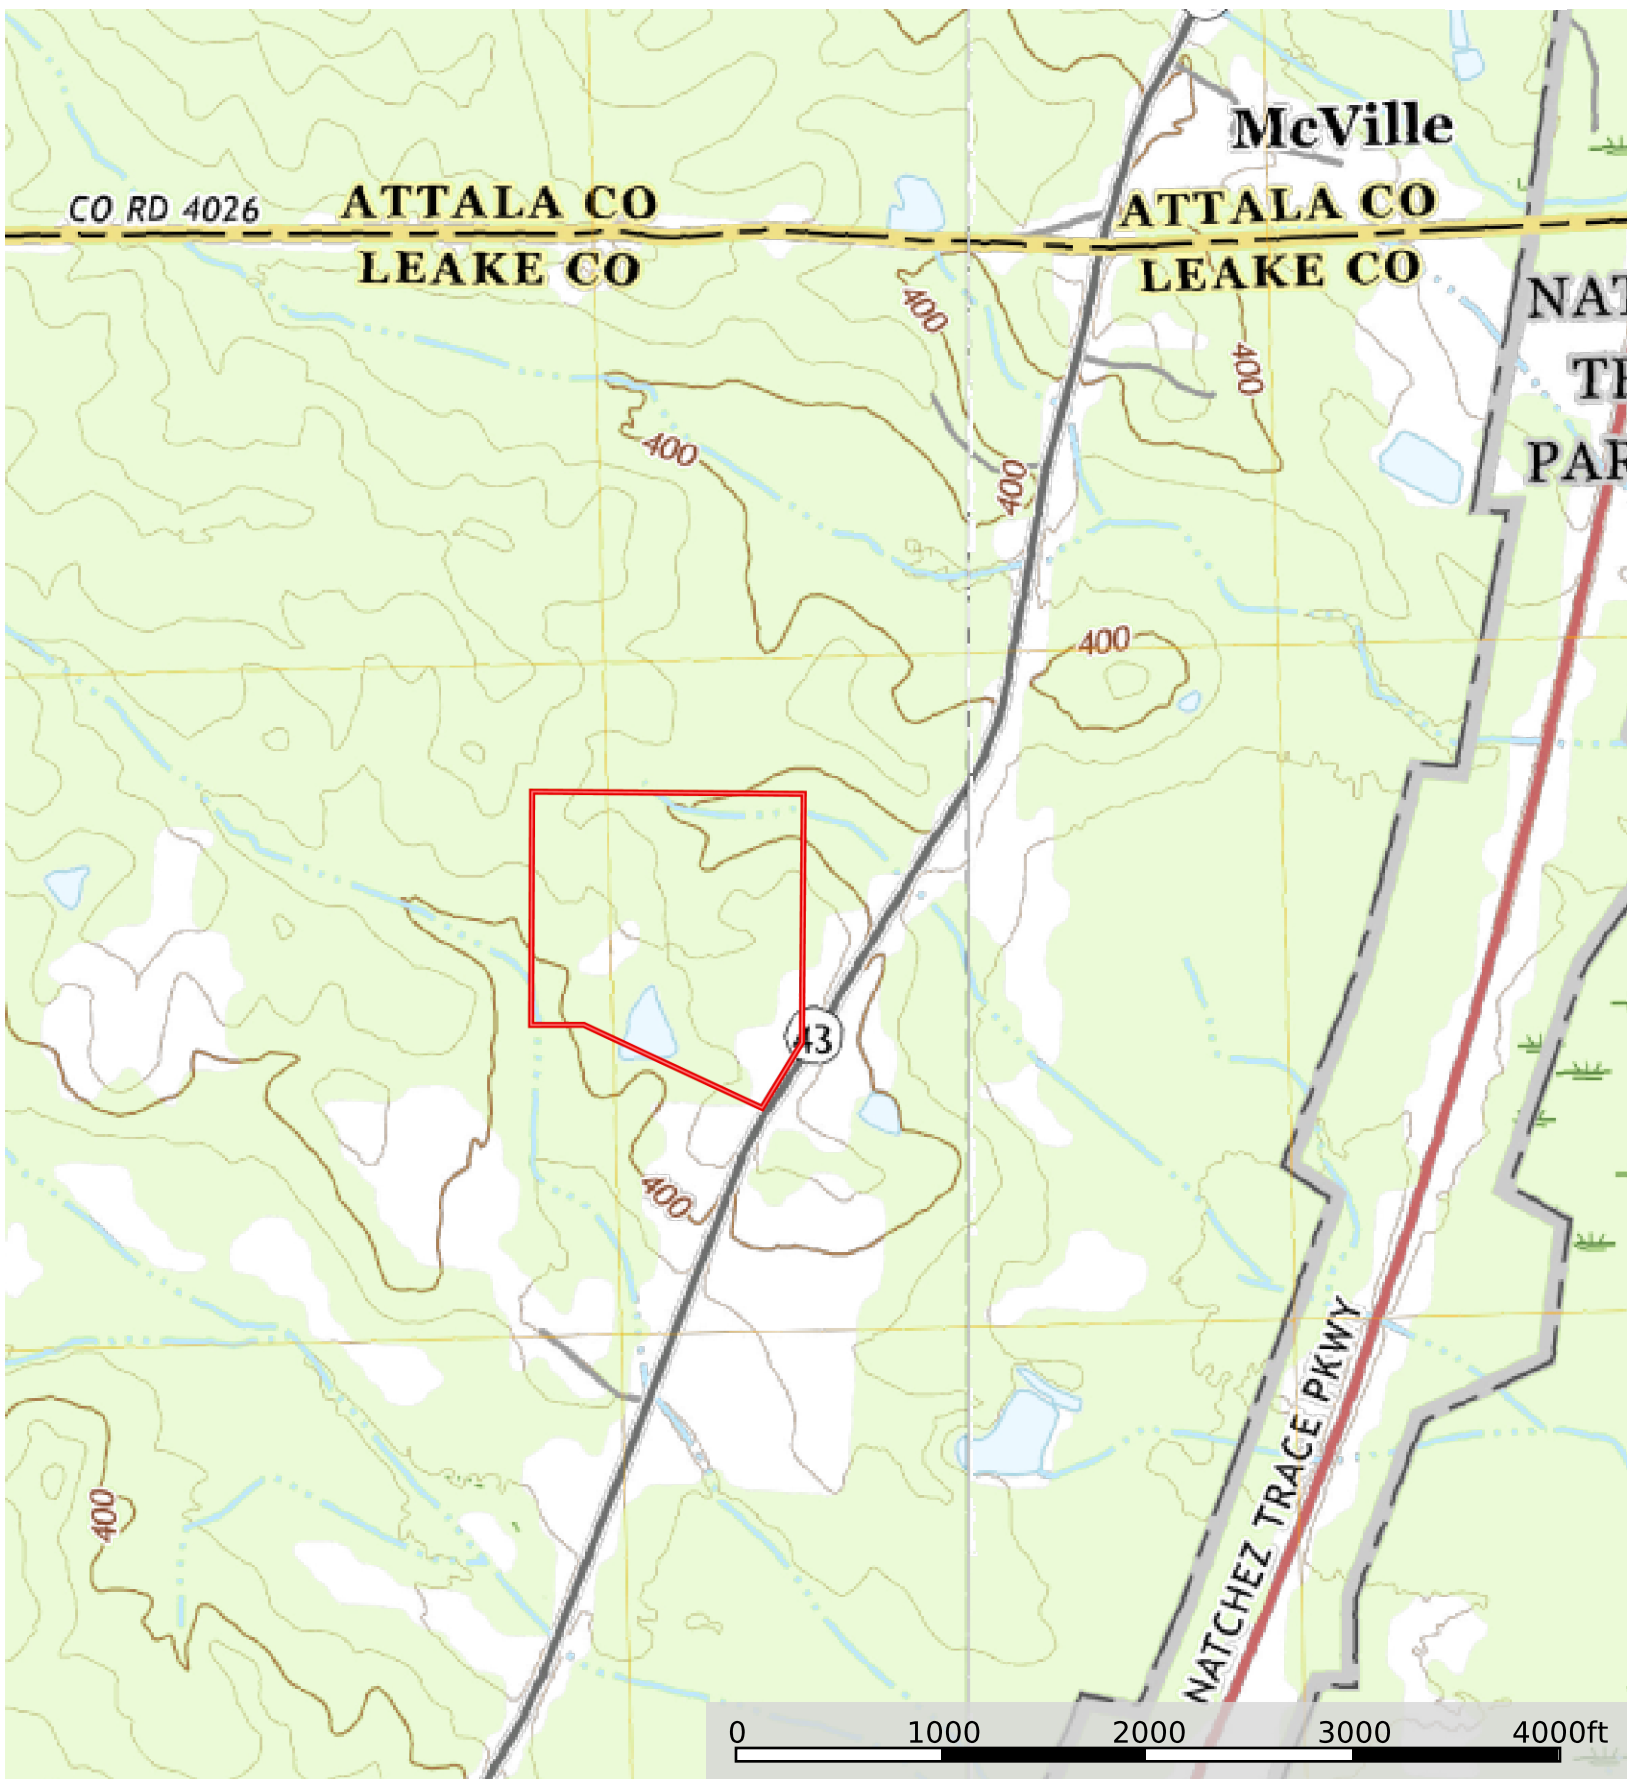

Leake.32.5-Hunt
Leake County, Mississippi, 32.5 AC +/-

 Boundary

Leake.32.5-Hunt

Leake County, Mississippi, 32.5 AC +/-

 Boundary

Leake.32.5-Hunt

Leake County, Mississippi, 32.5 AC +/-

 Boundary