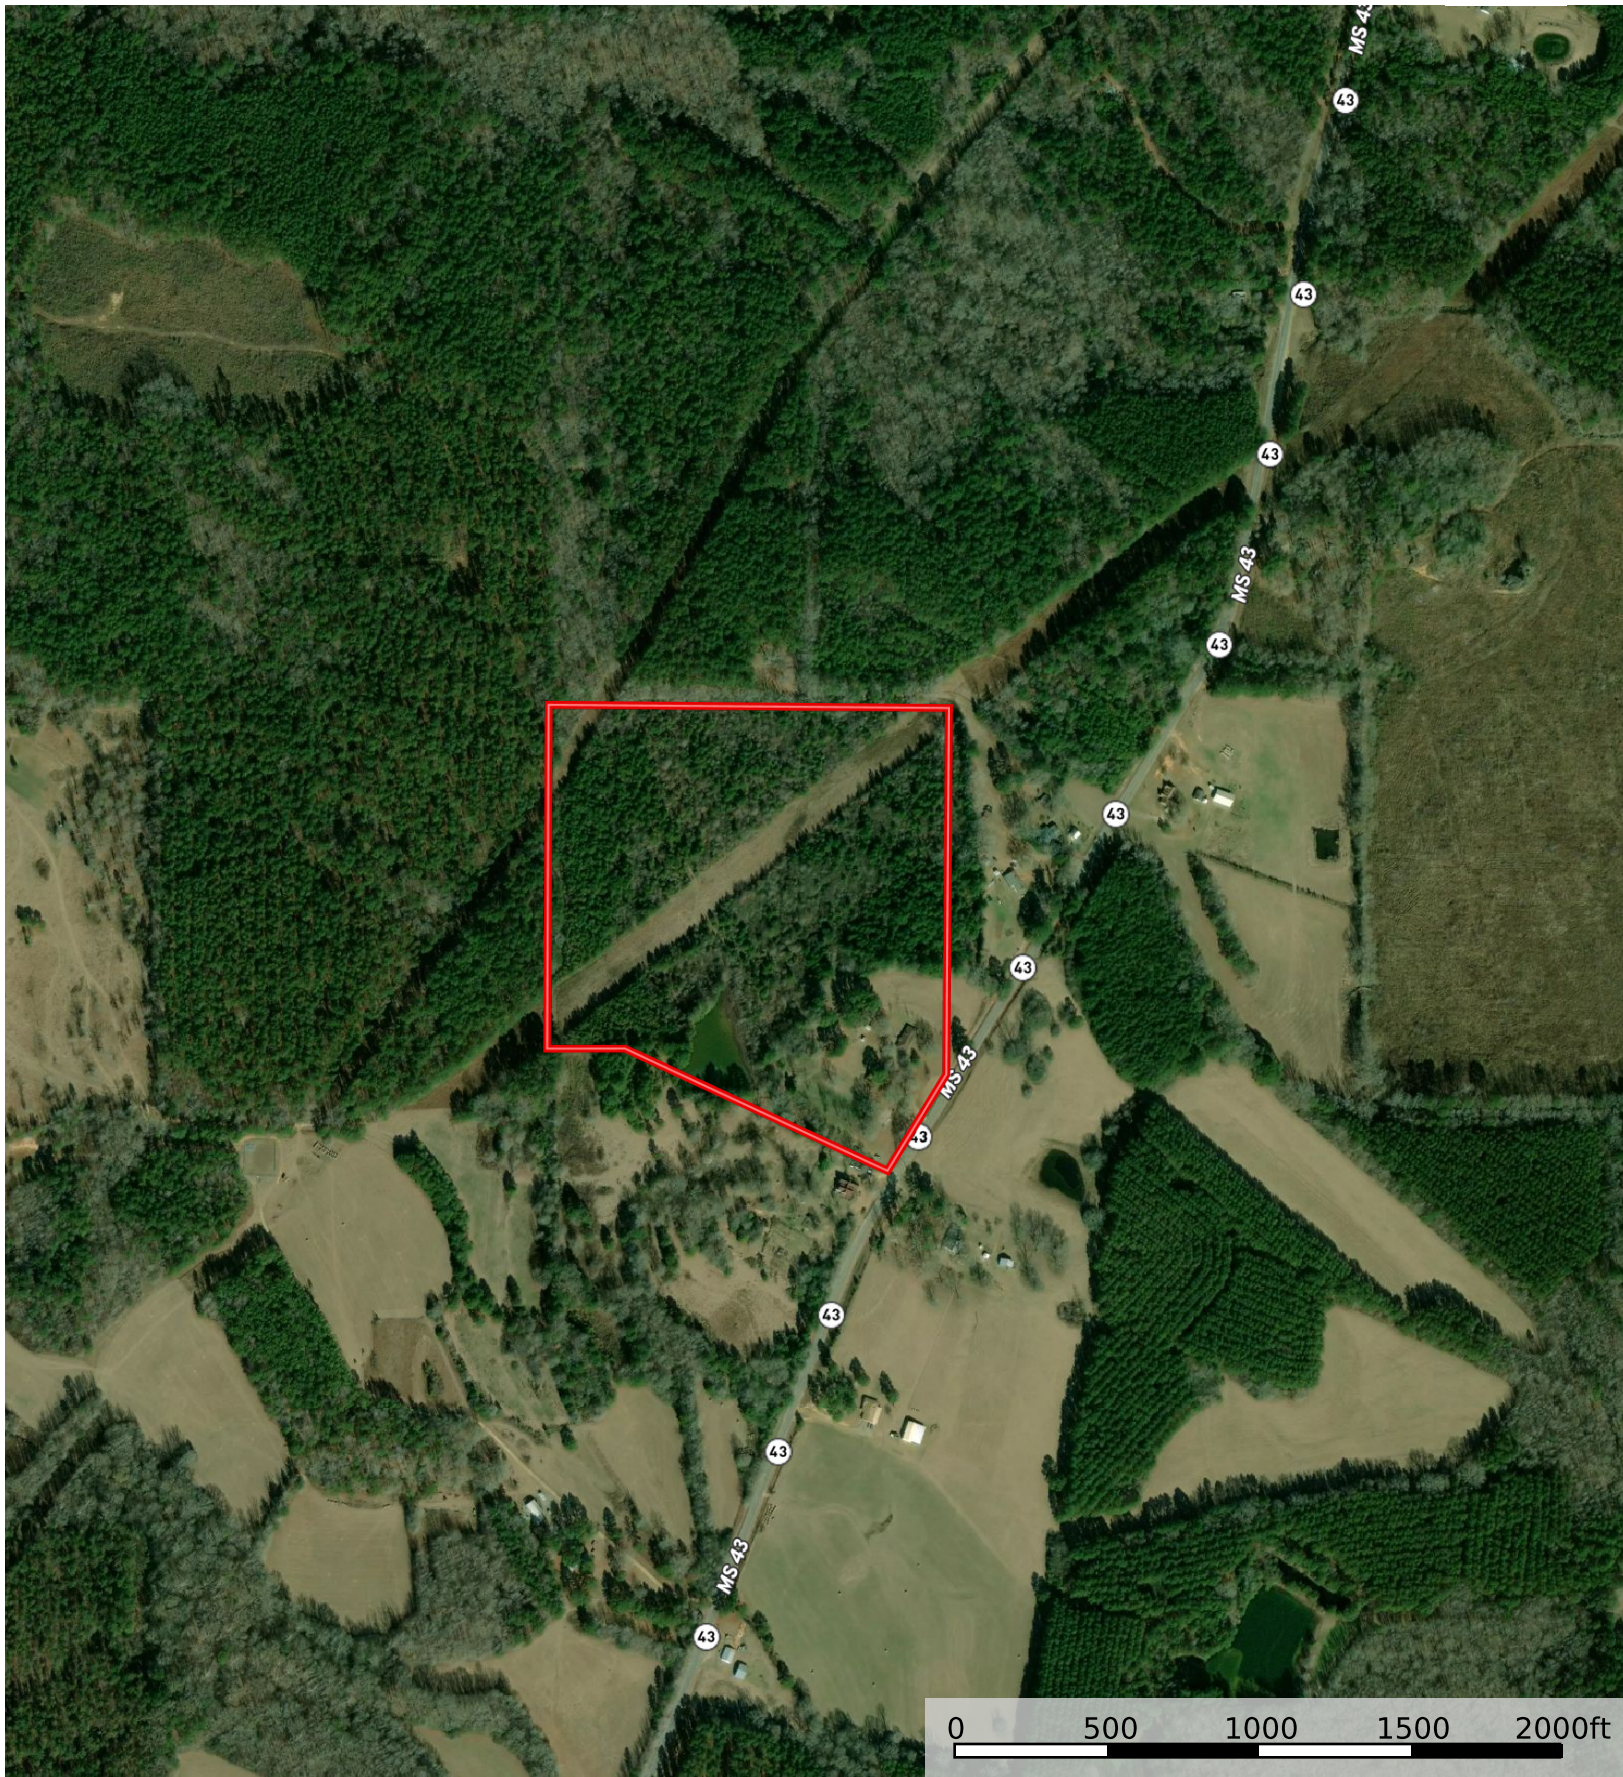

Leake.32.5-Hunt
Leake County, Mississippi, 32.5 AC +/-

 Boundary

Leake.32.5-Hunt

Leake County, Mississippi, 32.5 AC +/-

 Boundary

Leake.32.5-Hunt

Leake County, Mississippi, 32.5 AC +/-

 Boundary