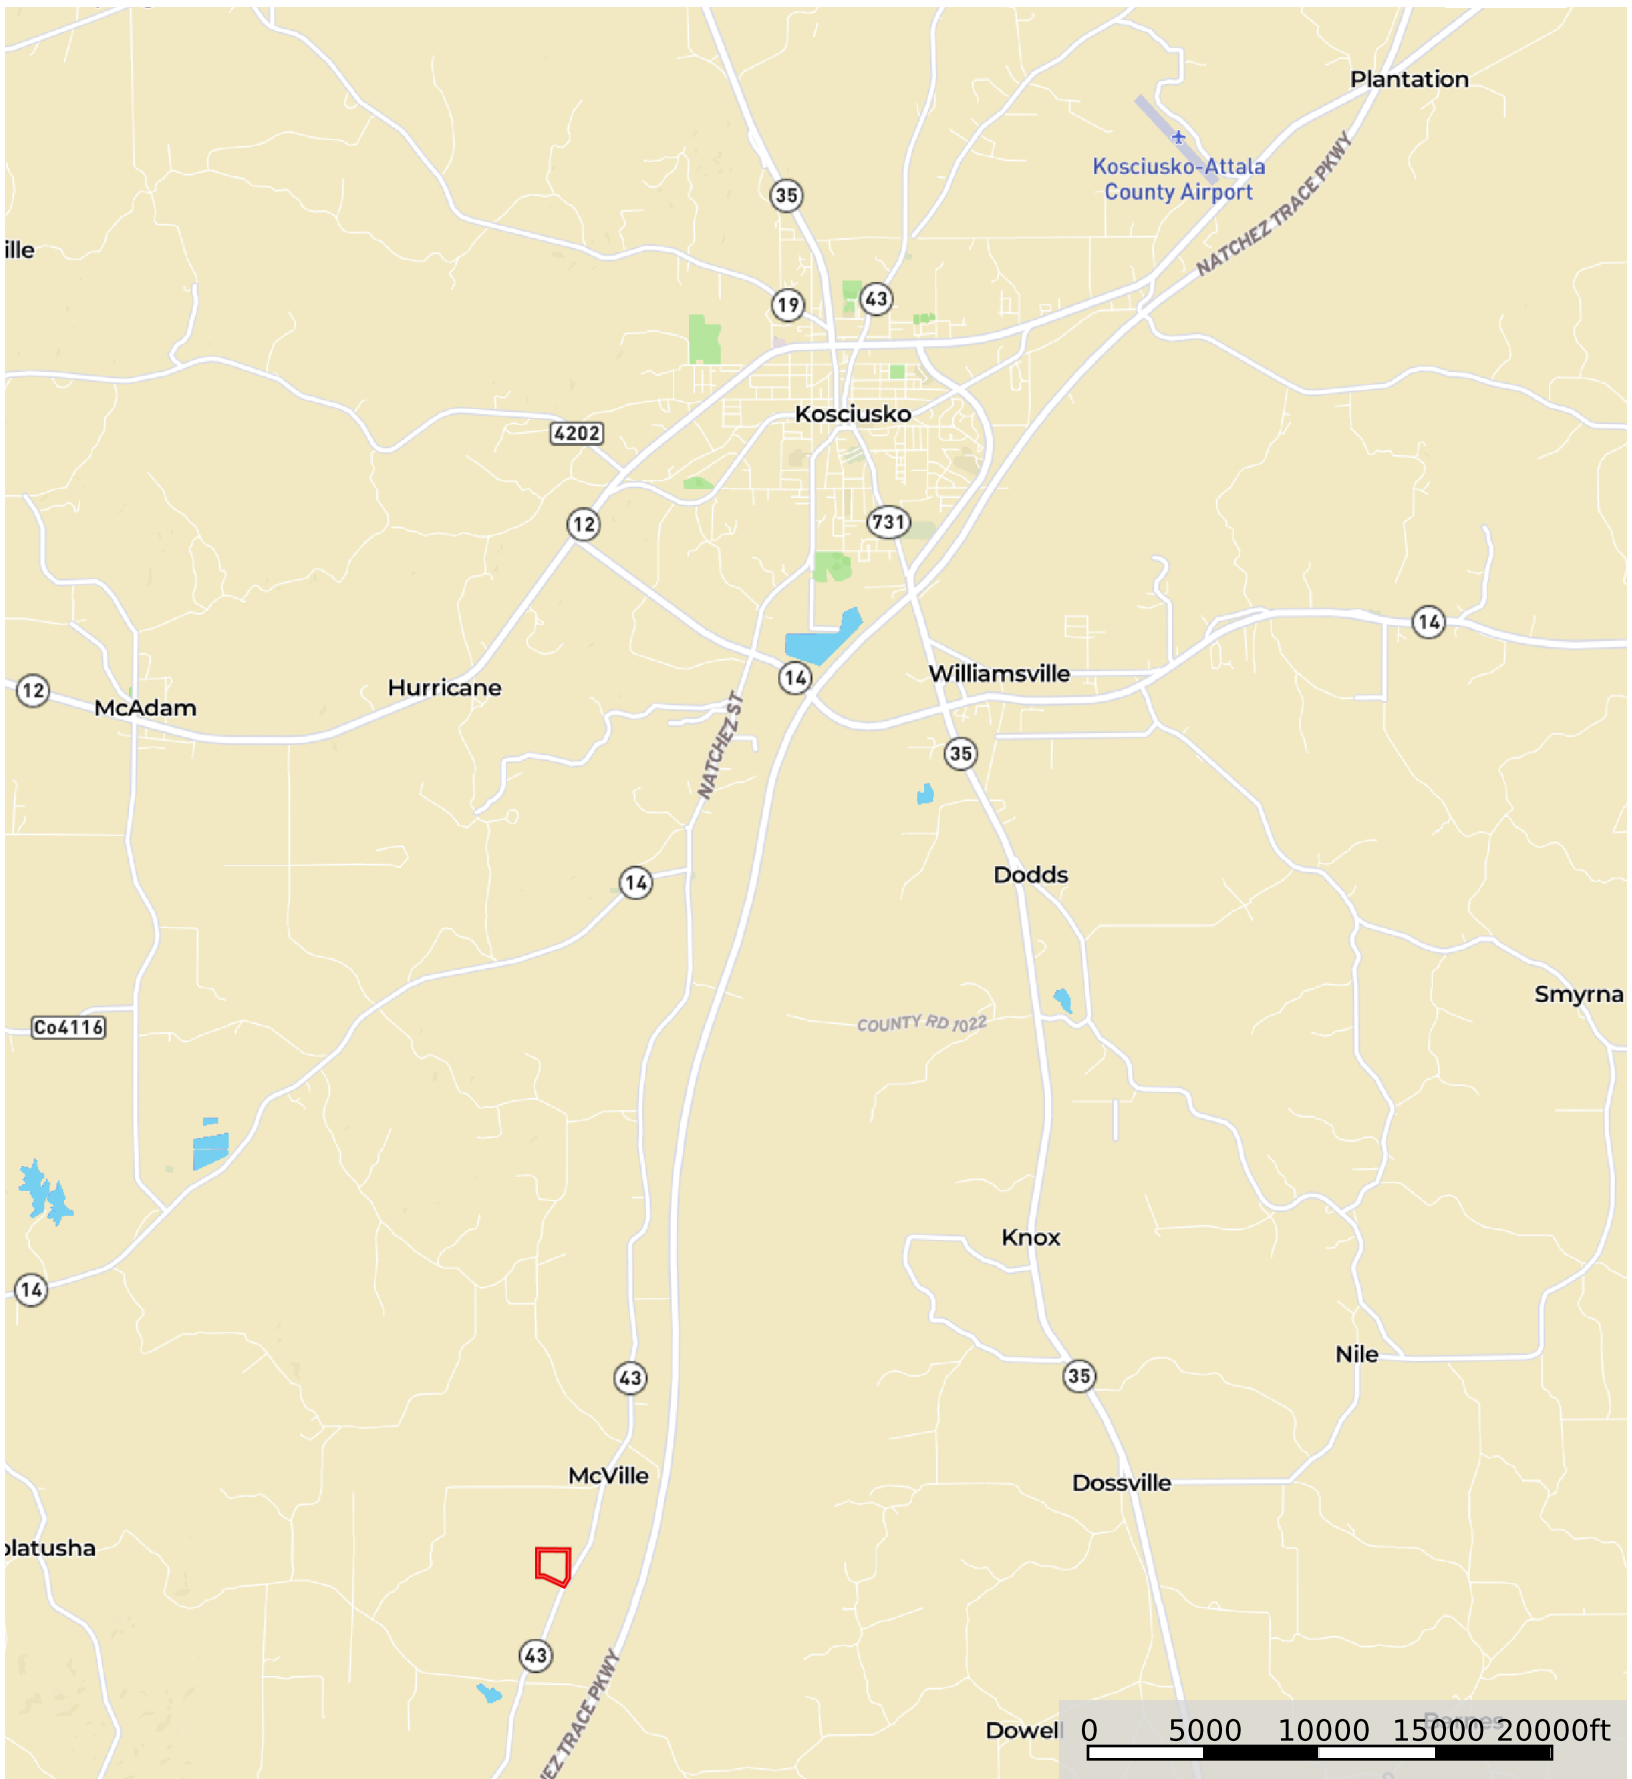

Leake.32.5-Hunt
Leake County, Mississippi, 32.5 AC +/-

 Boundary

Leake.32.5-Hunt

Leake County, Mississippi, 32.5 AC +/-

 Boundary

Leake.32.5-Hunt

Leake County, Mississippi, 32.5 AC +/-

 Boundary