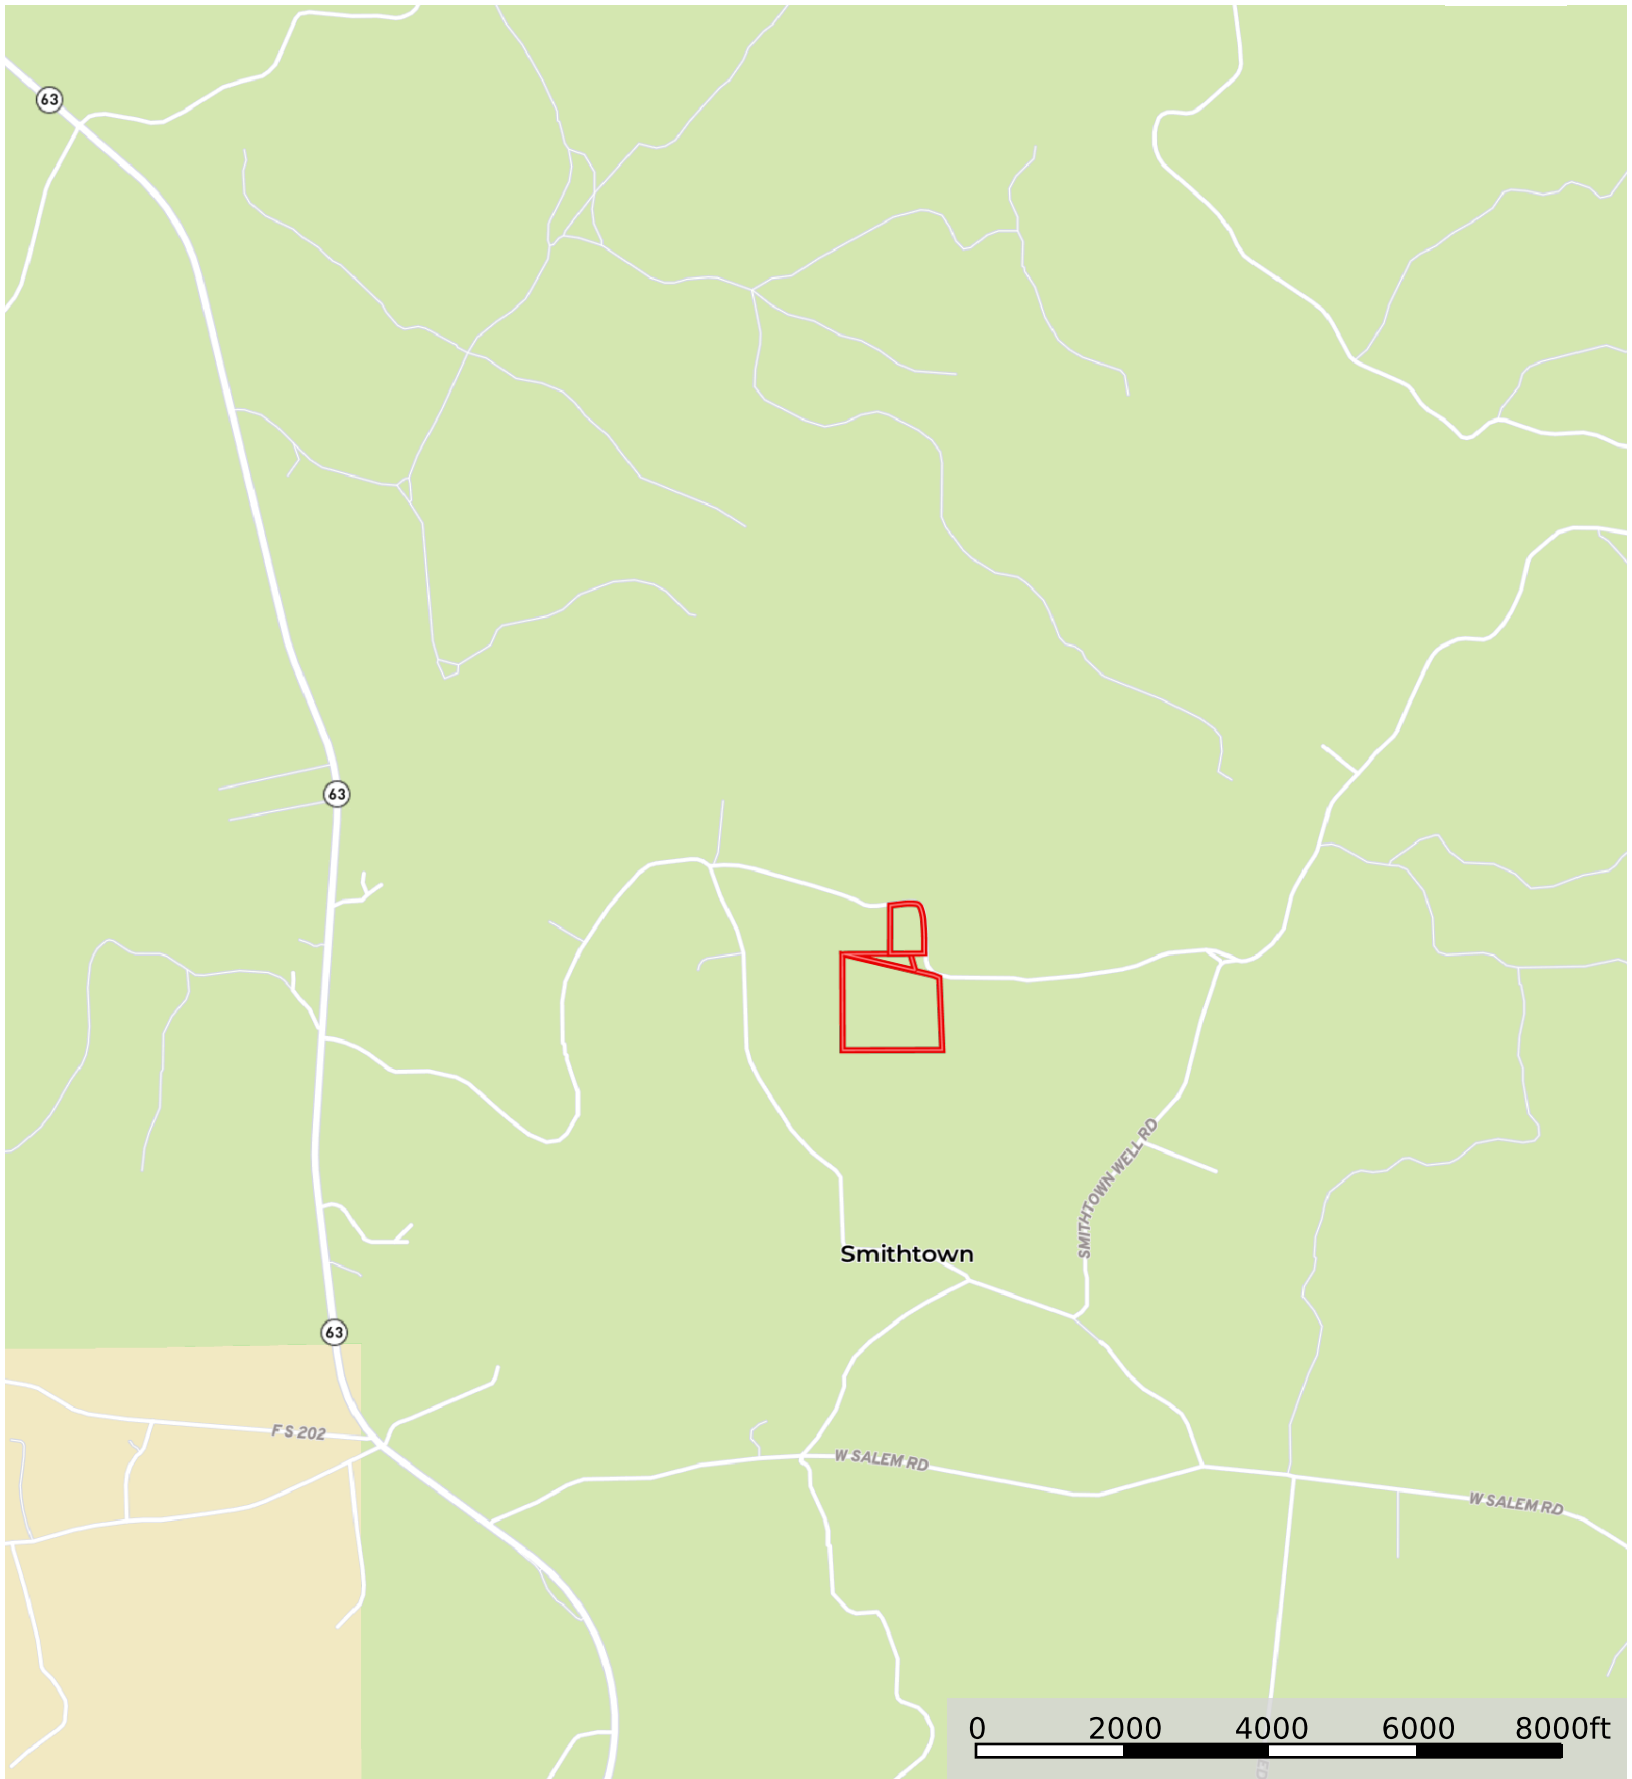

# Wayne.46.Perry

Wayne County, Mississippi, 46 AC +/-

 Boundary

**Wayne.46.Perry**  
Wayne County, Mississippi, 46 AC +/-

 Boundary

# Wayne.46.Perry

Wayne County, Mississippi, 46 AC +/-

 Boundary