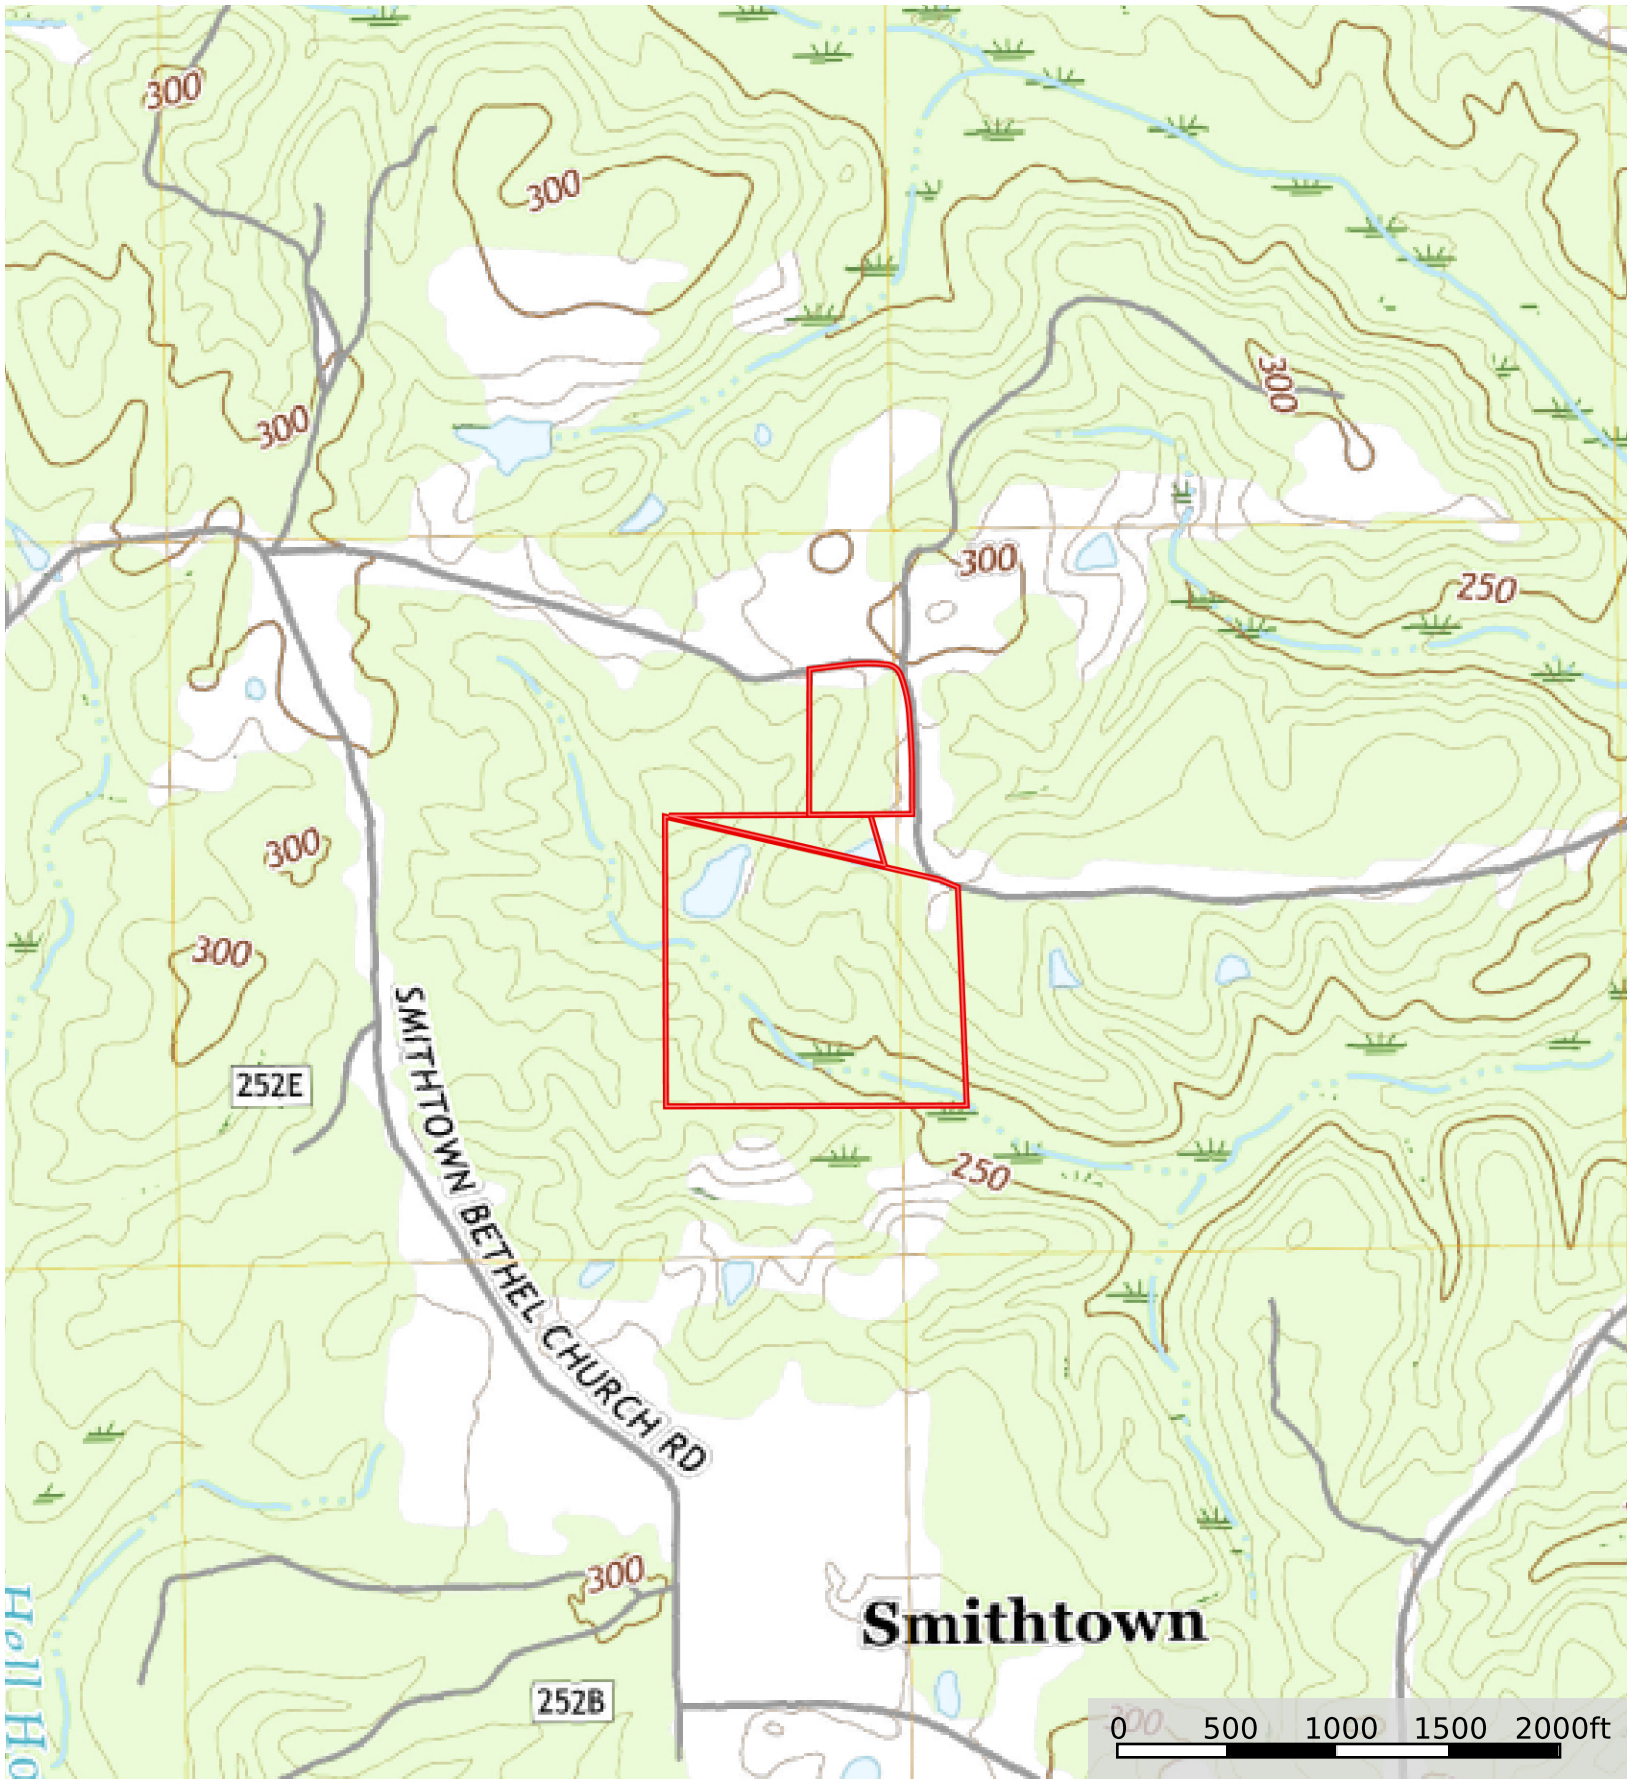

# Wayne.46.Perry

Wayne County, Mississippi, 46 AC +/-

 Boundary

**Wayne.46.Perry**  
Wayne County, Mississippi, 46 AC +/-

 Boundary

# Wayne.46.Perry

Wayne County, Mississippi, 46 AC +/-

 Boundary