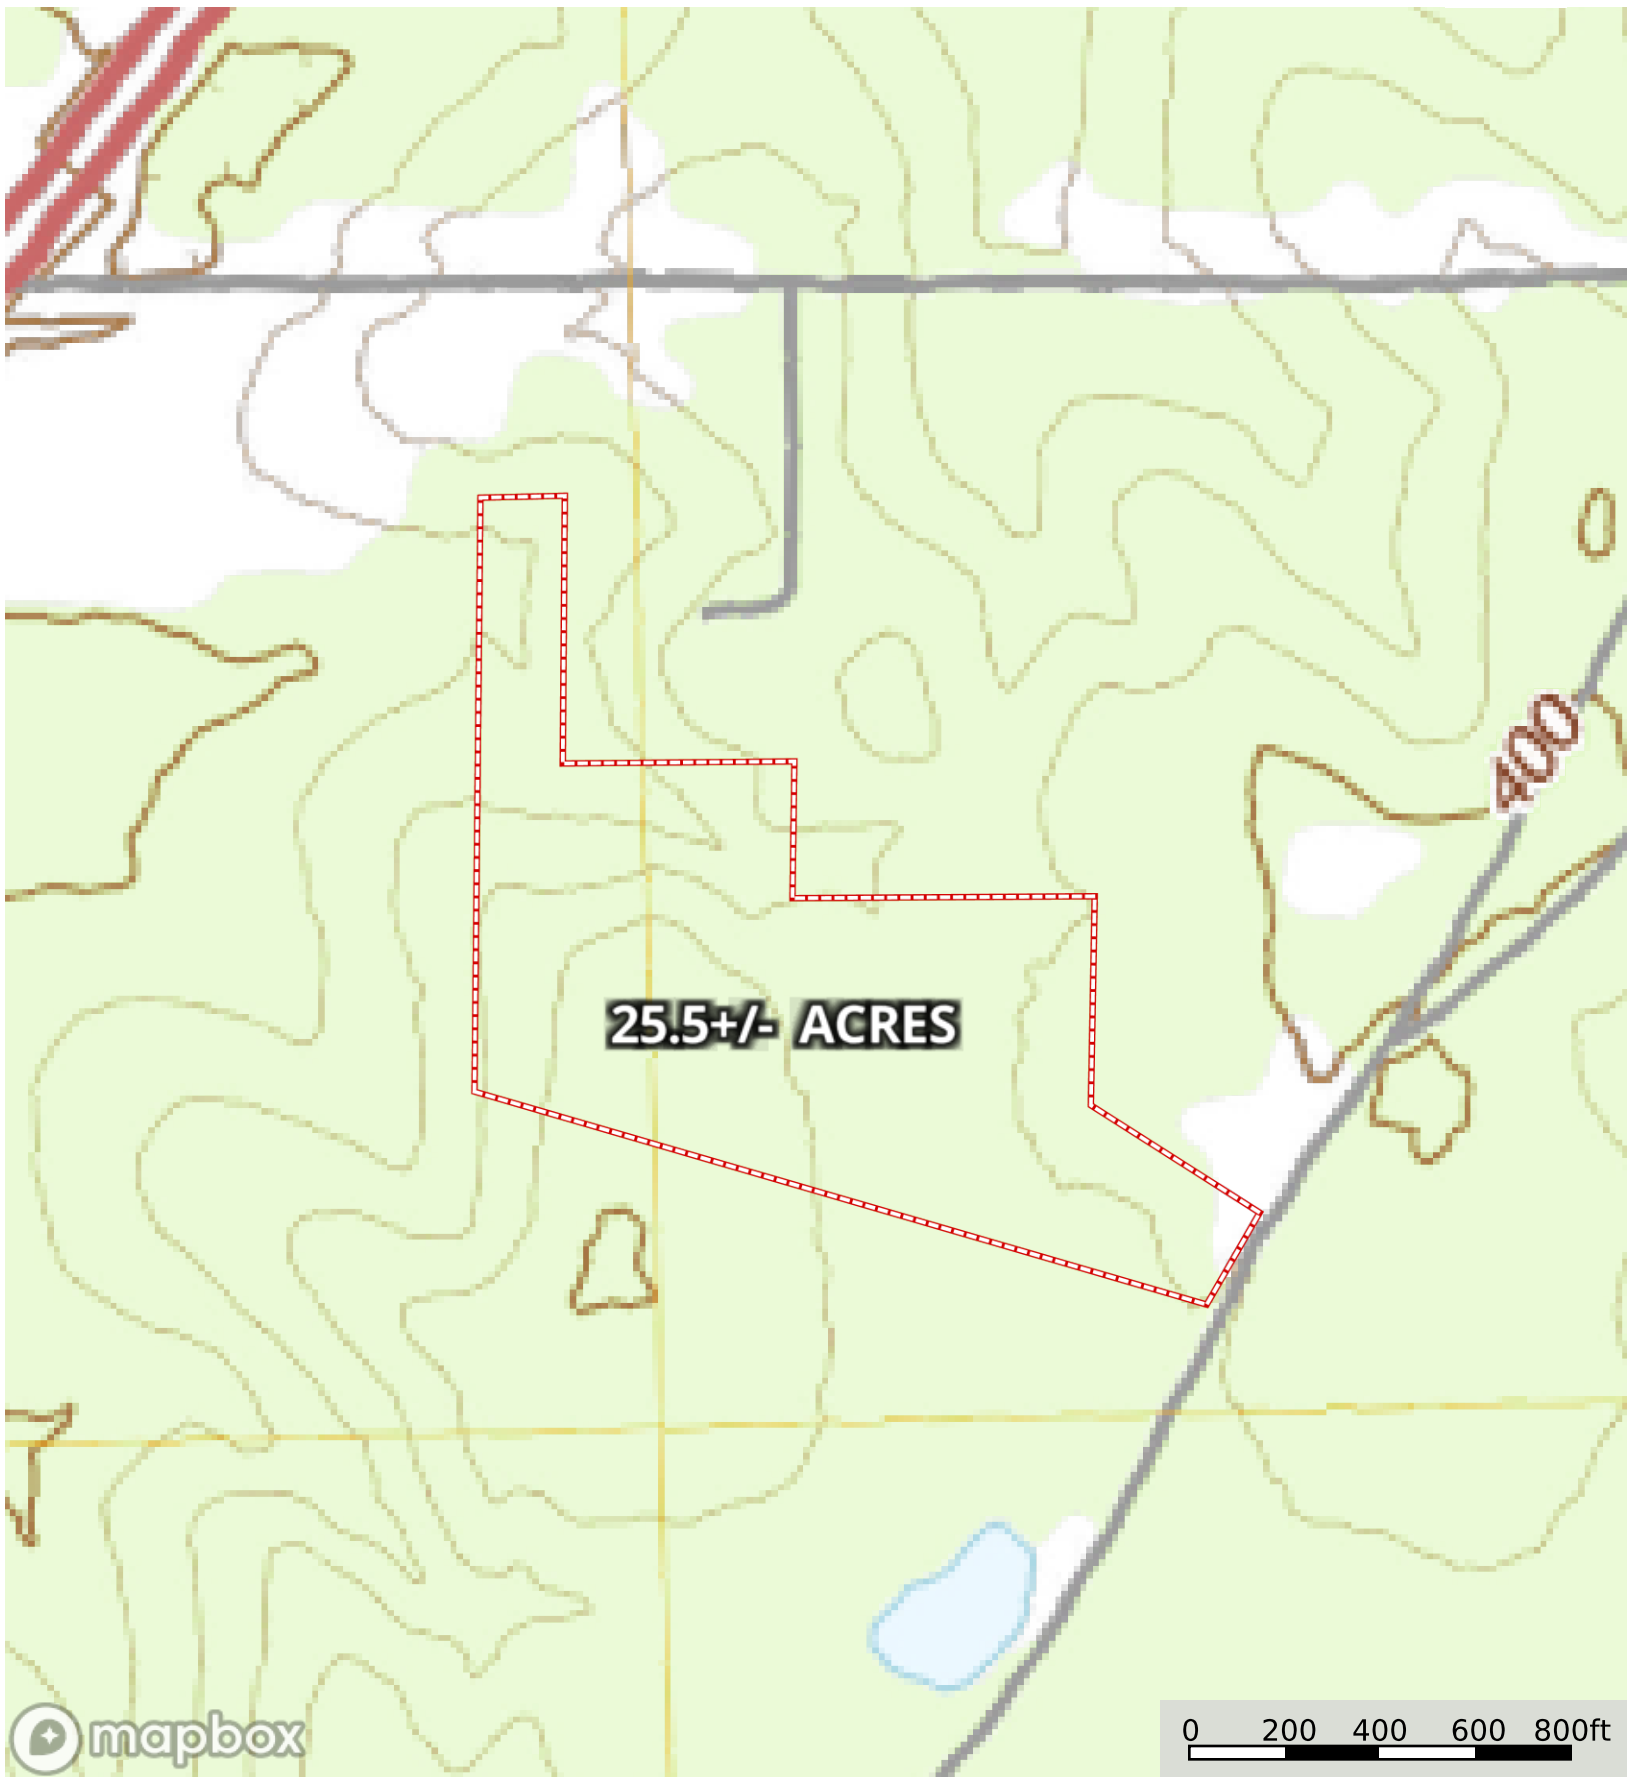

Norton Pisgah Project. 25 Acres
Rankin County, Mississippi, AC +/-

 Boundary

Norton Pisgah Project. 25 Acres
Rankin County, Mississippi, AC +/-

 Boundary

Norton Pisgah Project. 25 Acres

Rankin County, Mississippi, AC +/-

 Boundary