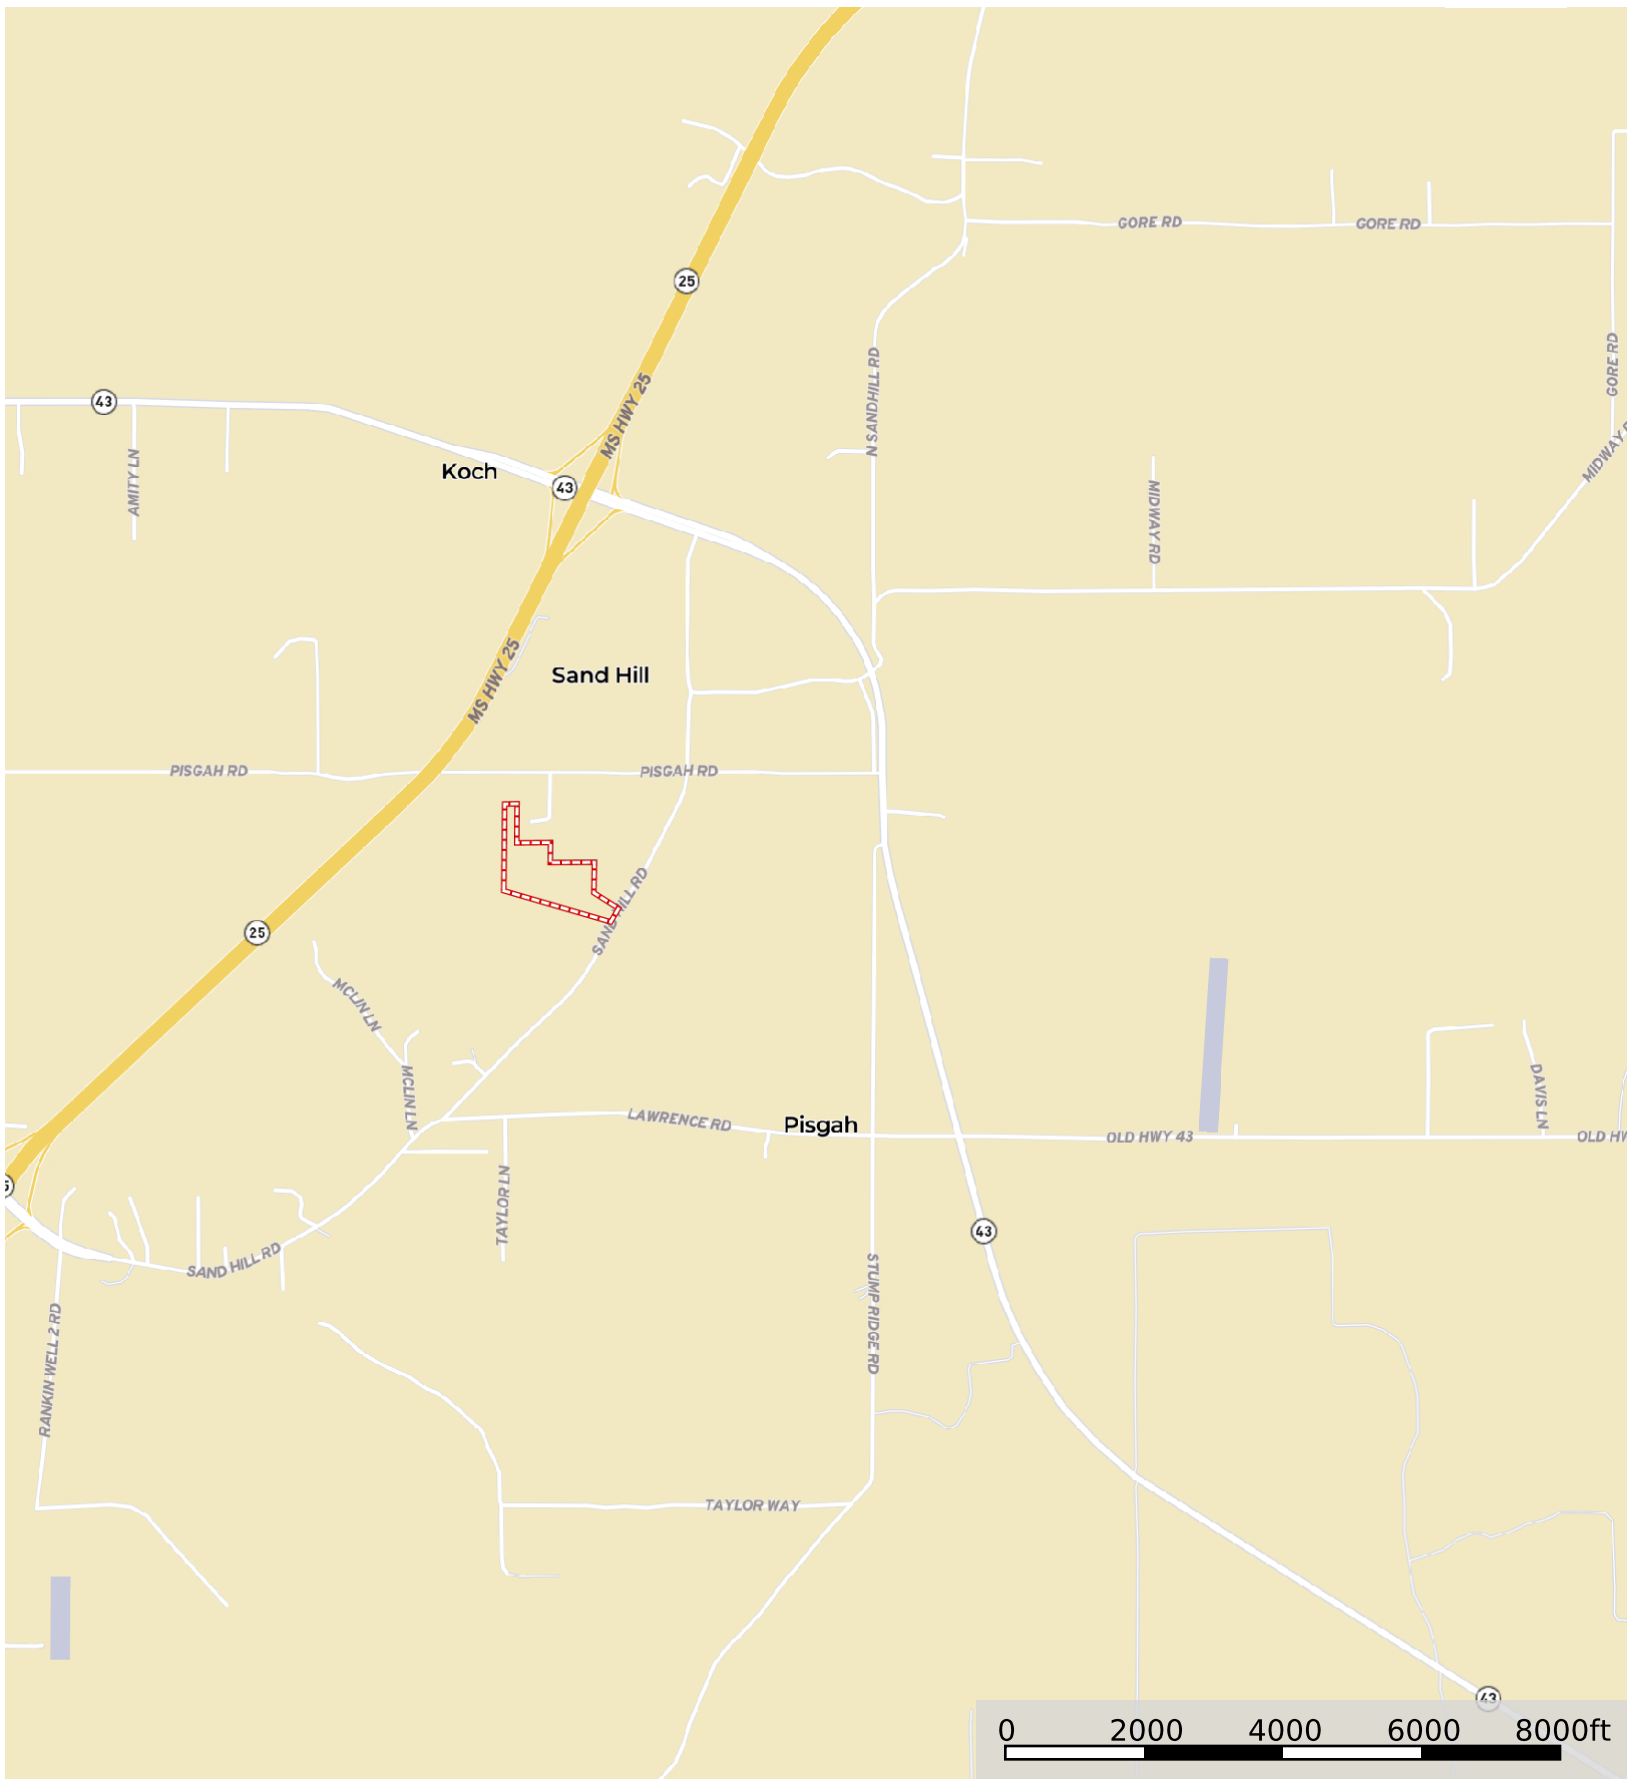

Norton Pisgah Project. 25 Acres
Rankin County, Mississippi, AC +/-

 Boundary

Norton Pisgah Project. 25 Acres
Rankin County, Mississippi, AC +/-

 Boundary

Norton Pisgah Project. 25 Acres

Rankin County, Mississippi, AC +/-

 Boundary