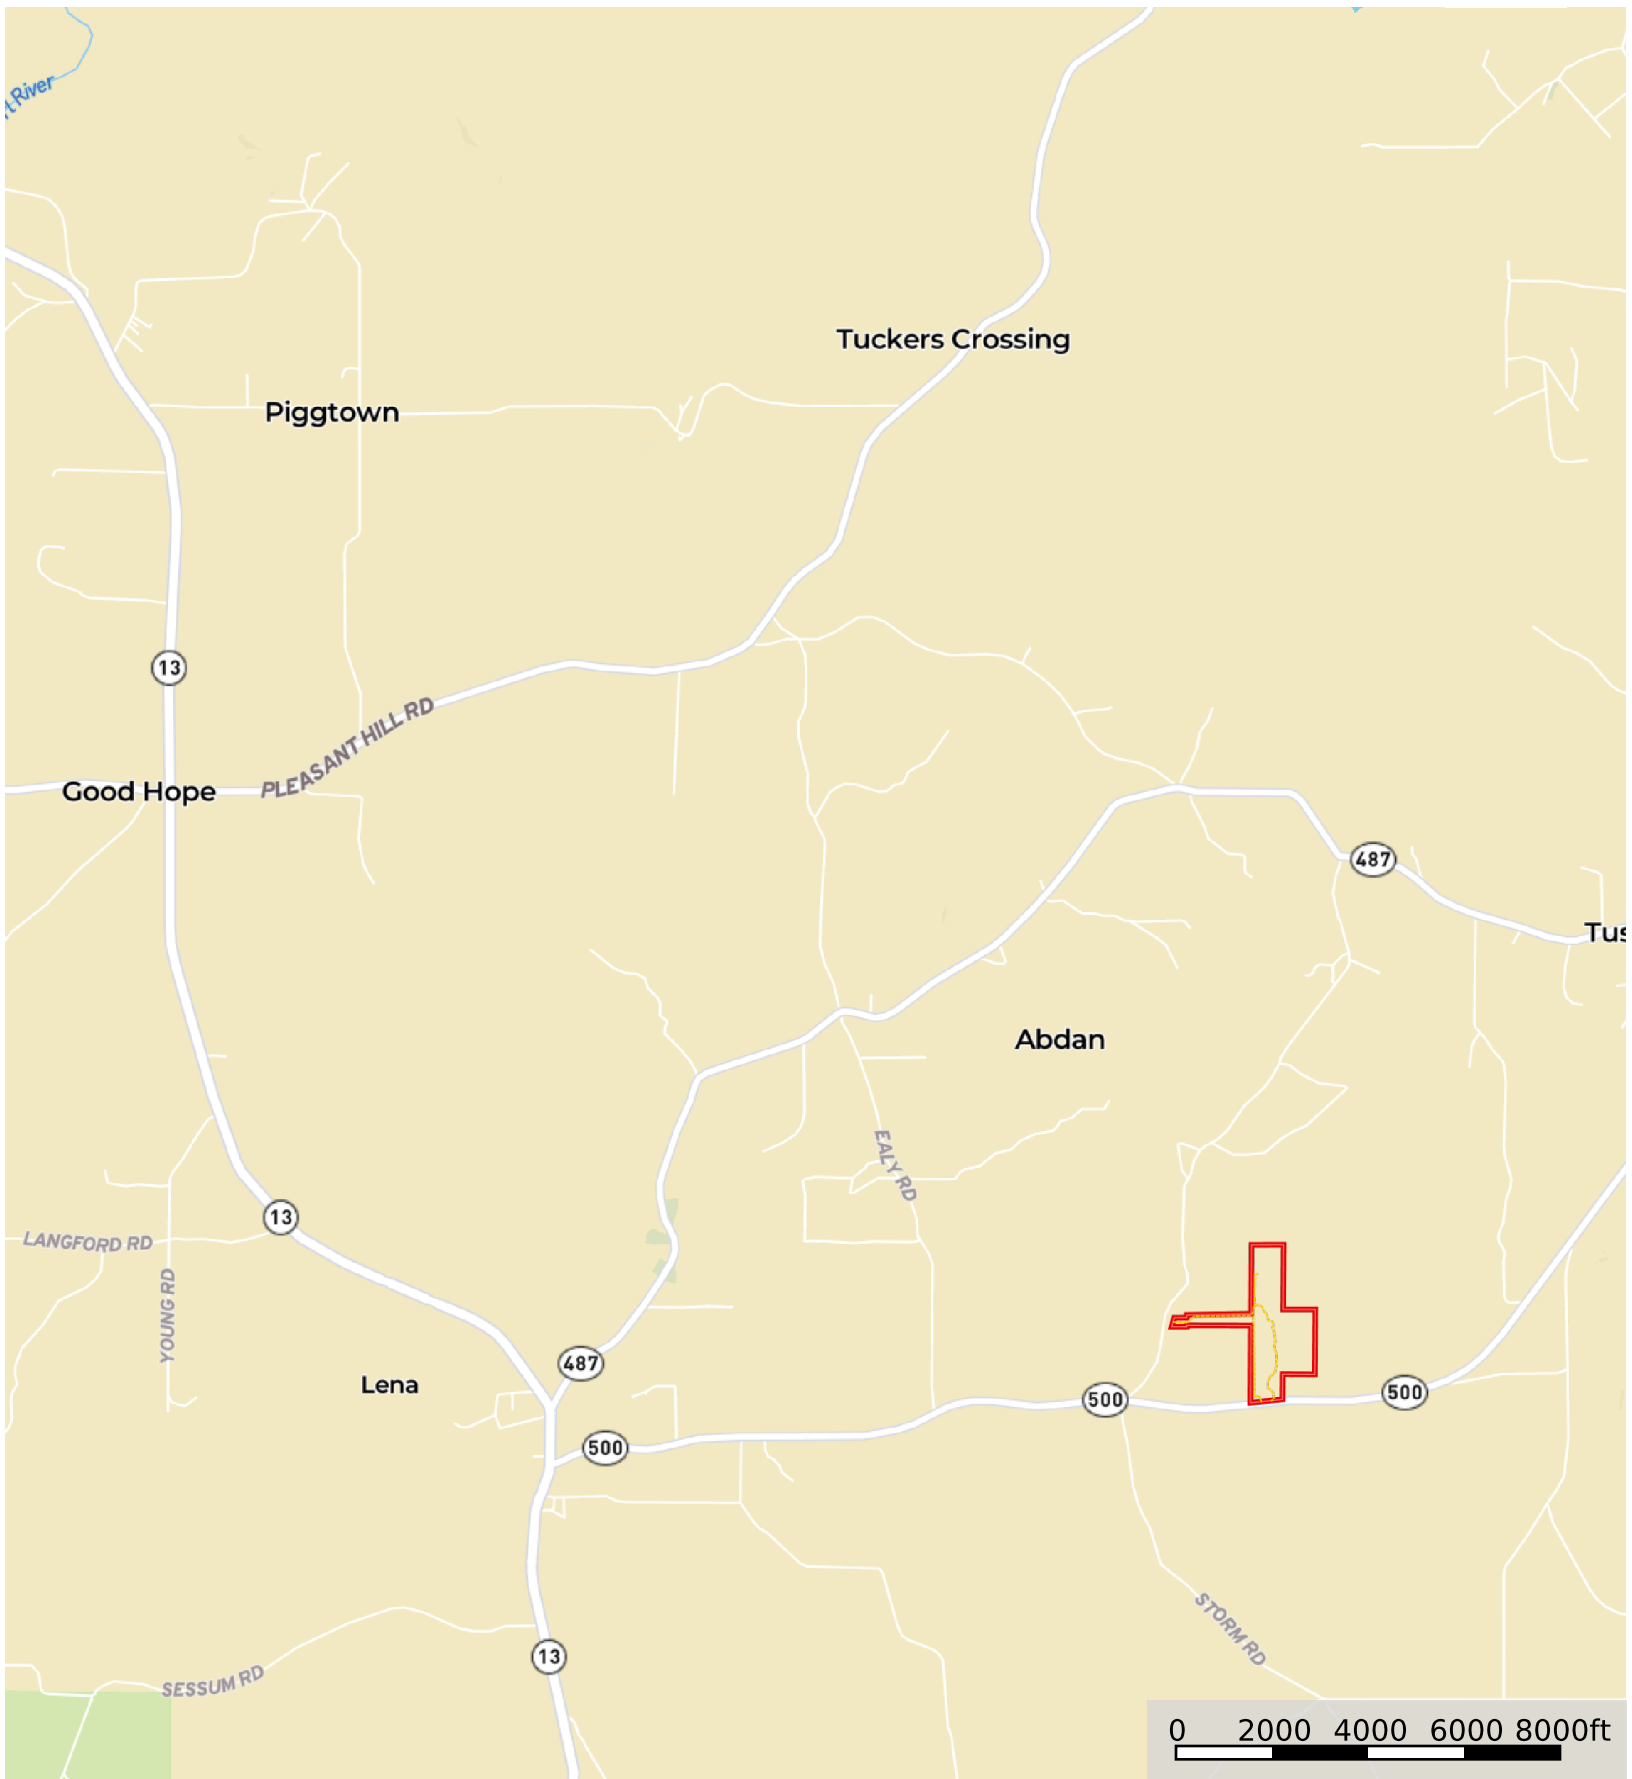

Leake 78 Storm Rd Hwy 500
Leake County, Mississippi, 78 AC +/-

--- Road / Trail --- Tour □ Boundary

Leake 78 Storm Rd Hwy 500

Leake County, Mississippi, 78 AC +/-

--- Road / Trail — Tour □ Boundary

Leake 78 Storm Rd Hwy 500

Leake County, Mississippi, 78 AC +/-

--- Road / Trail - Tour □ Boundary