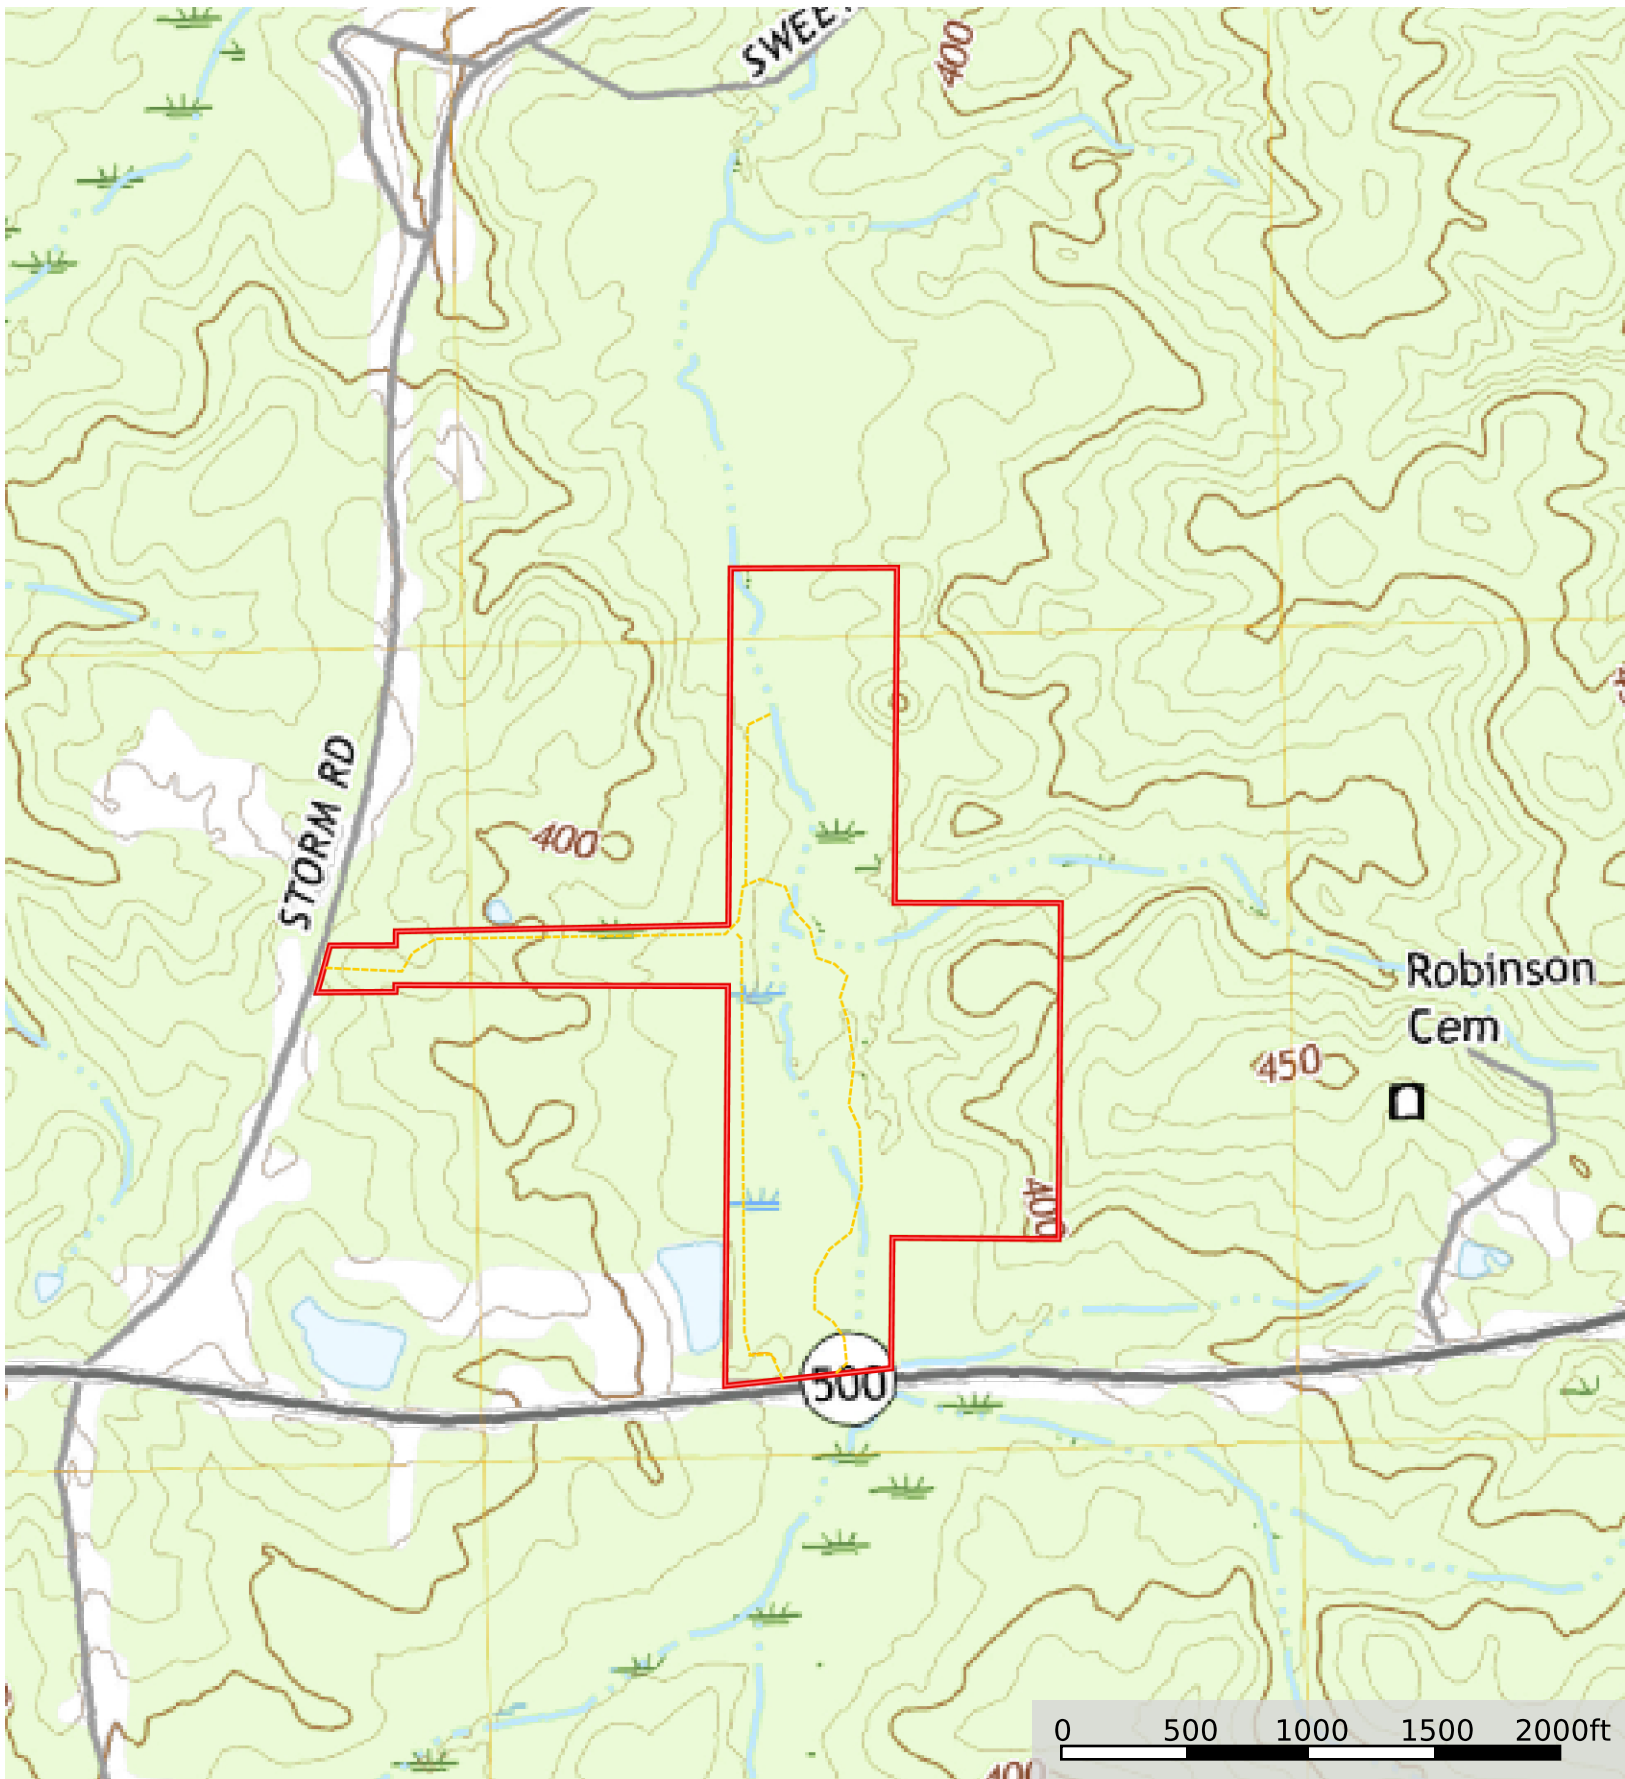

Leake 78 Storm Rd Hwy 500
Leake County, Mississippi, 78 AC +/-

--- Road / Trail --- Tour □ Boundary

Leake 78 Storm Rd Hwy 500

Leake County, Mississippi, 78 AC +/-

--- Road / Trail — Tour □ Boundary

Leake 78 Storm Rd Hwy 500

Leake County, Mississippi, 78 AC +/-

--- Road / Trail - Tour □ Boundary