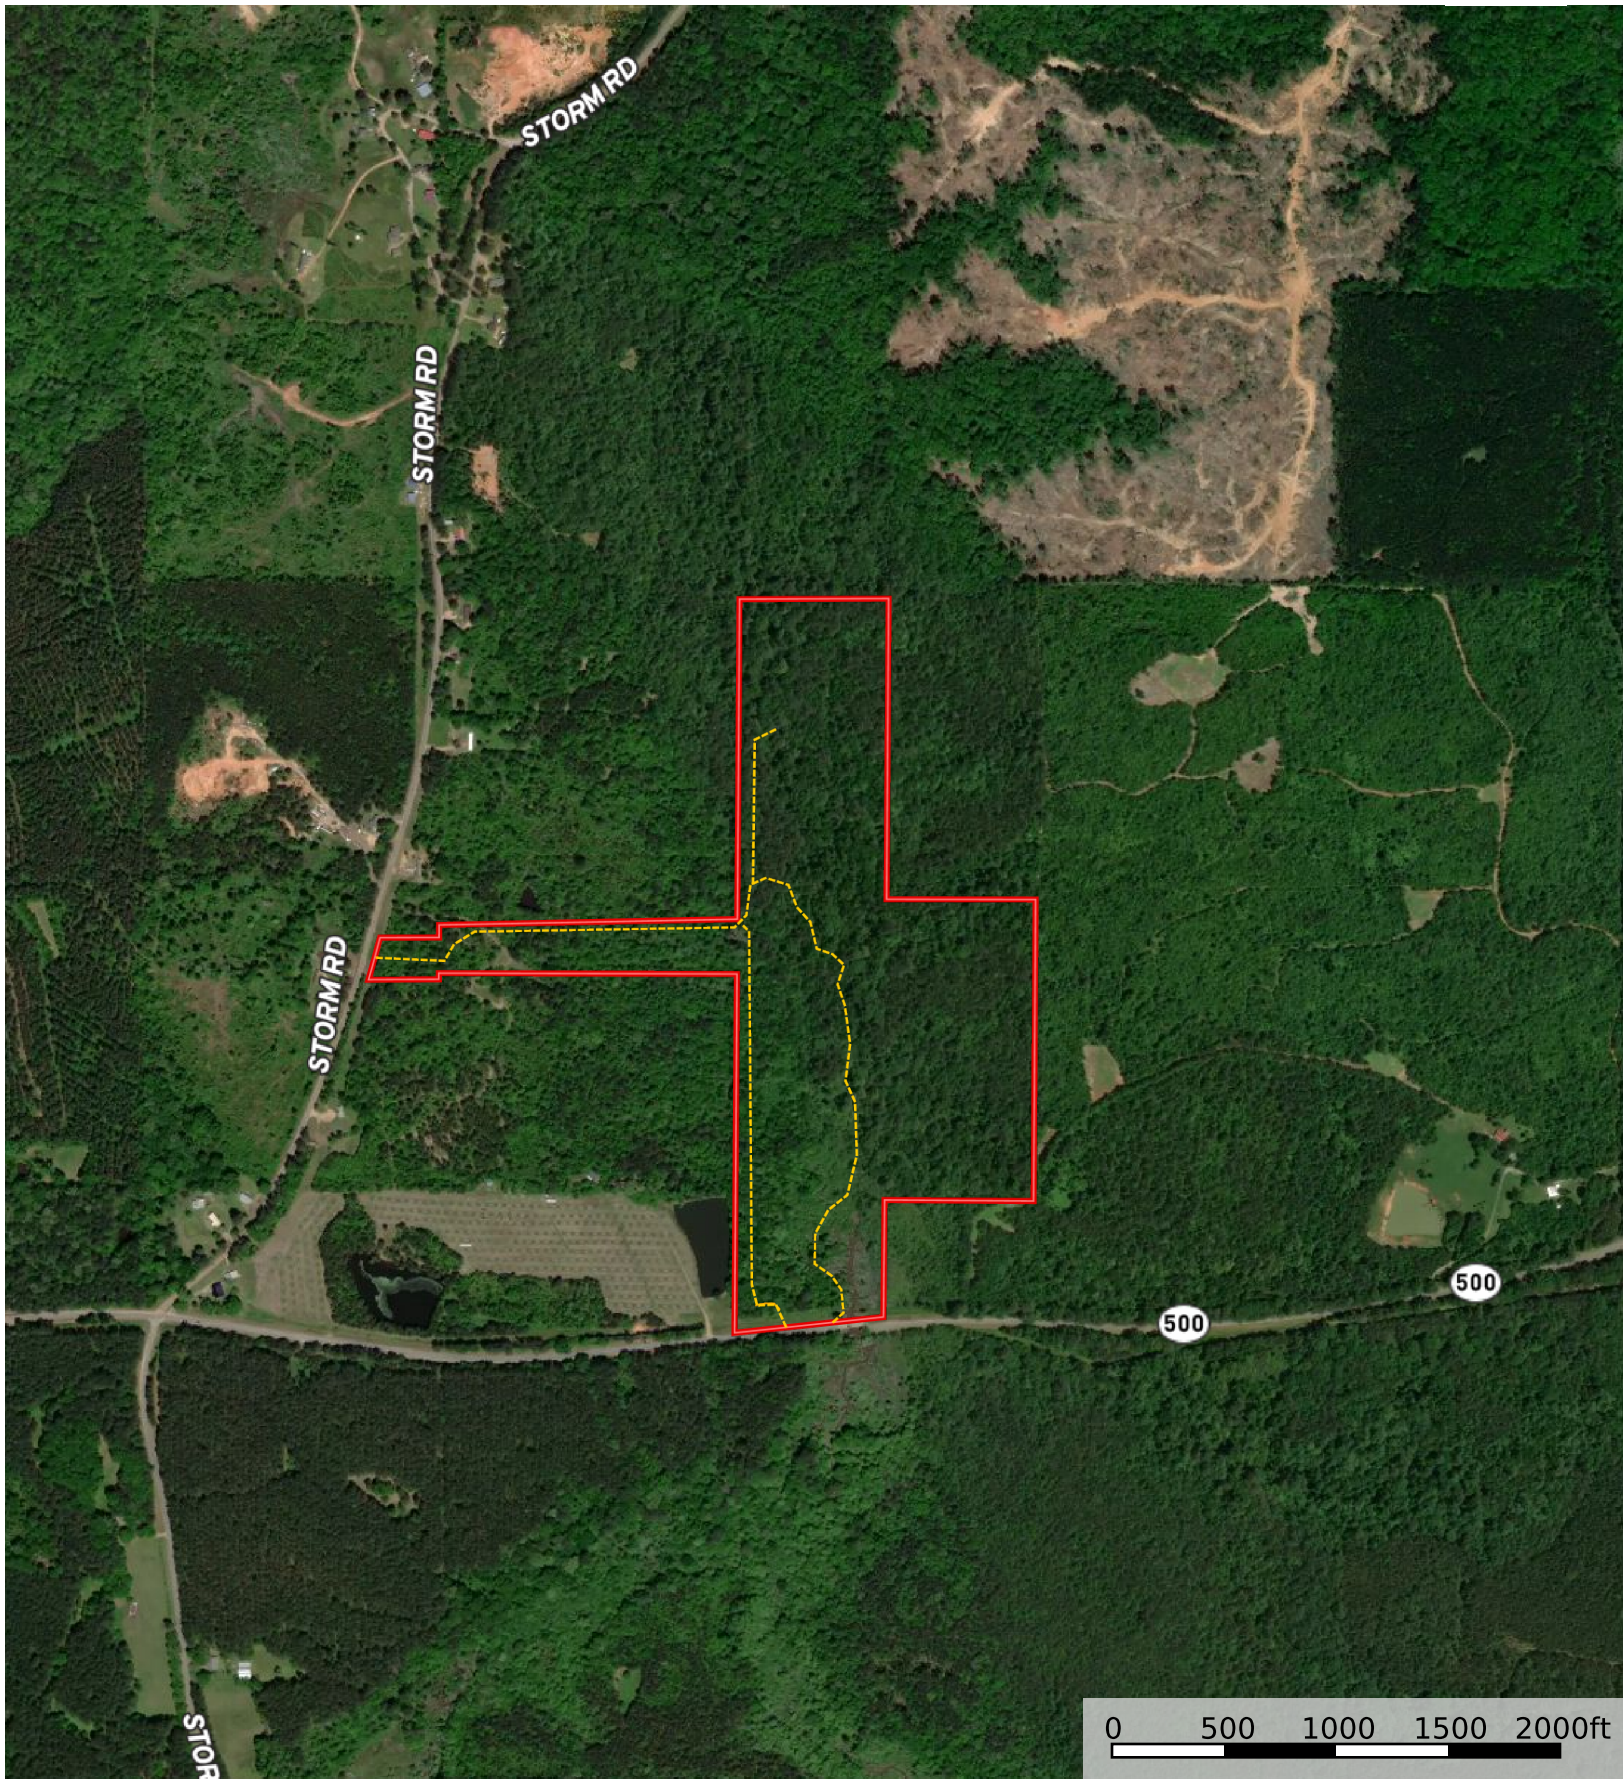

Leake 78 Storm Rd Hwy 500
Leake County, Mississippi, 78 AC +/-

--- Road / Trail --- Tour □ Boundary

Leake 78 Storm Rd Hwy 500

Leake County, Mississippi, 78 AC +/-

--- Road / Trail — Tour □ Boundary

Leake 78 Storm Rd Hwy 500

Leake County, Mississippi, 78 AC +/-

--- Road / Trail - Tour □ Boundary