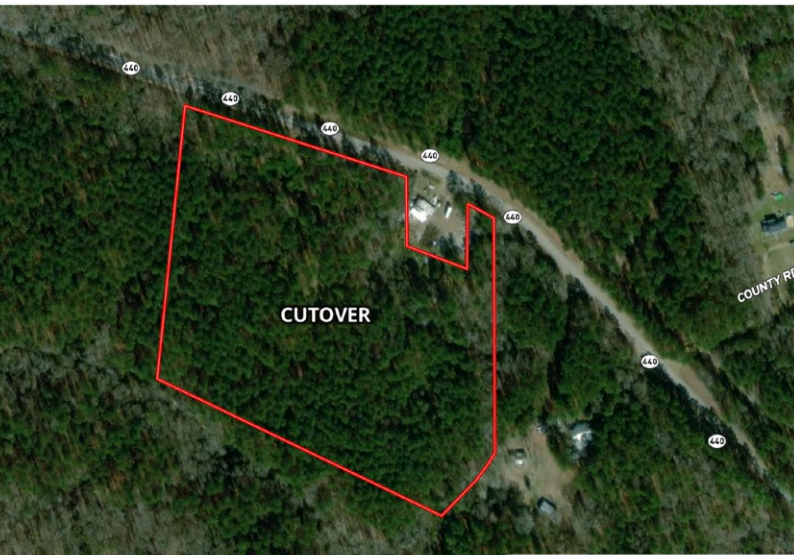

Steven Milner

Broker & Land Professional

601-209-4882 OFFICE

601-941-1622 CELL

Steven@BackwoodsLand.com