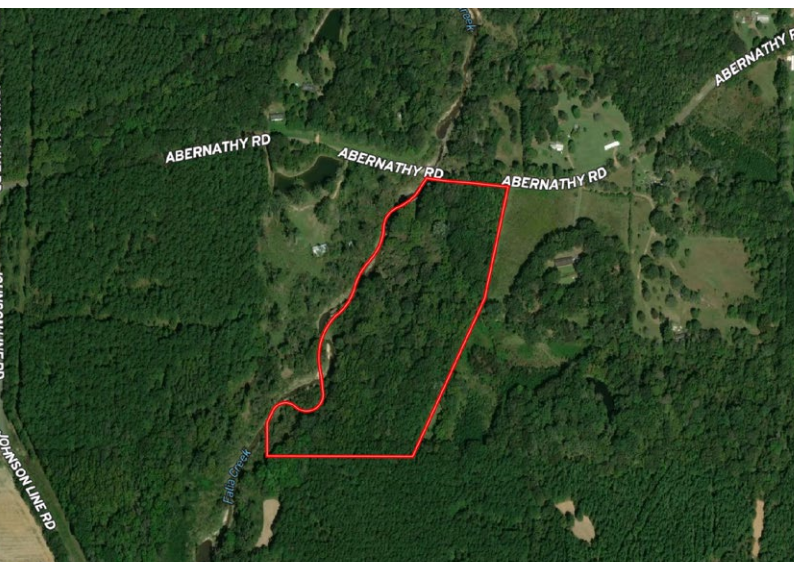

20.5+/- ACRES IN MADISON COUNTY

\$109,000

Your Flora /Madison Hunting Spot

This property features 20.5+/- Acres in Flora - Madison County, MS. It's the perfect small Madison County - Big Black - Big Buck Hunting Tract.

Beautiful hardwood timber, food plot, paved county road frontage, water and power available. The entire West side of the property borders the Boque Falia Creek feeding into the Big Black River.

All details are considered accurate and acreage is approximate.